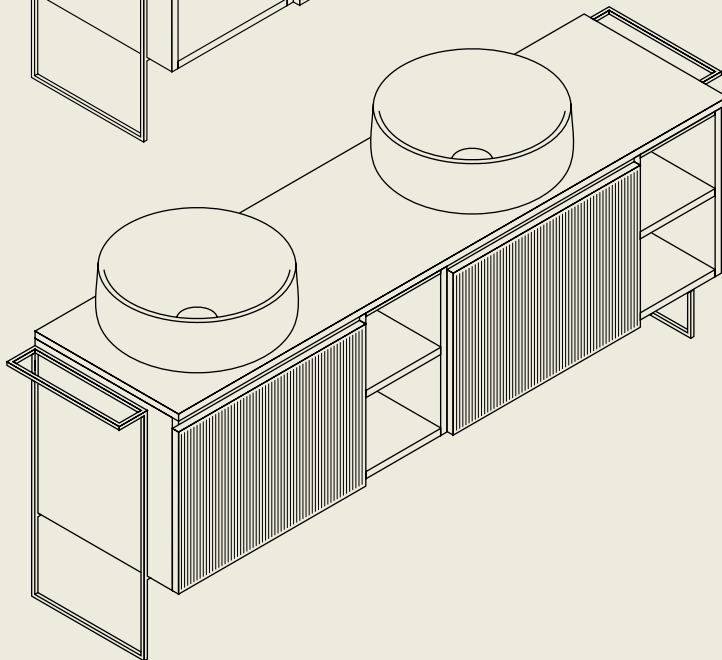

BASE A GIORNO/OPEN BASE 35 CM (ACM135)

BASE 90 CM (ACM290)
ANTA/DOOR 90 CM (ACM190)

..... **SOSTEGNO CON PORTA ASCIUGAMANI/
SUPPORT WITH TOWELHOLDER (ACA102)**