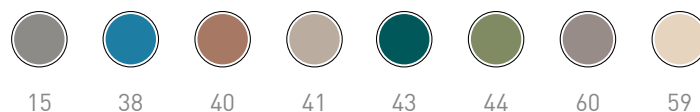

STEP 2

Scegli il colore dello storage
Choose the color of the storage

OPERA/VARIATIONS

colori e finiture - colors and finishes...

CERAMICHE / CERAMICS

CLASSIC

MATT COLORS

GLOSSY COLORS