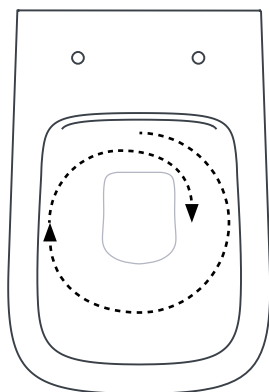

A16 & FILE 2.0 / THE.REEL

Prestazioni ottimizzate e maggiore igiene grazie al nuovo sistema The.Reel
Better performance and a more efficient cleaning system thanks to The.Reel feature

A16