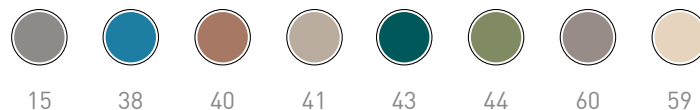

COGNAC 35 (COL004)

COGNAC 48 (COL002)

STEP 2

Scegli il colore dello storage
Choose the color of the storage

MONO/VARIATIONS

colori e finiture - colors and finishes...

CERAMICHE / CERAMICS

CLASSIC

01 05 03 17

MATT COLORS

15 38 40 41 43 44 60 59

GLOSSY COLORS

61 62 63 64 65

MARMI/MARBLES

48 49 50 94 47 46 45

GRANIGLIE/GRITS