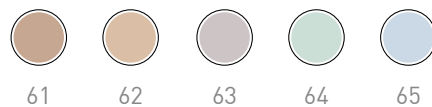

STEP 2

Scegli il colore dello storage
Choose the color of the storage

OPERA/VARIATIONS

colori e finiture - colors and finishes...

CERAMICHE / CERAMICS

CLASSIC

MATT COLORS

GLOSSY COLORS