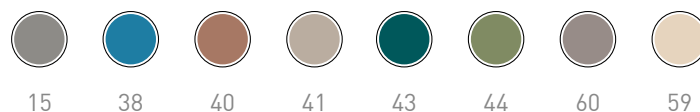

MATT COLORS