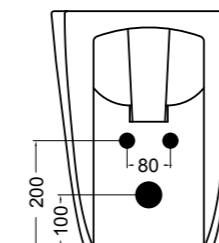

88022 bidet a terra_BTW bidet