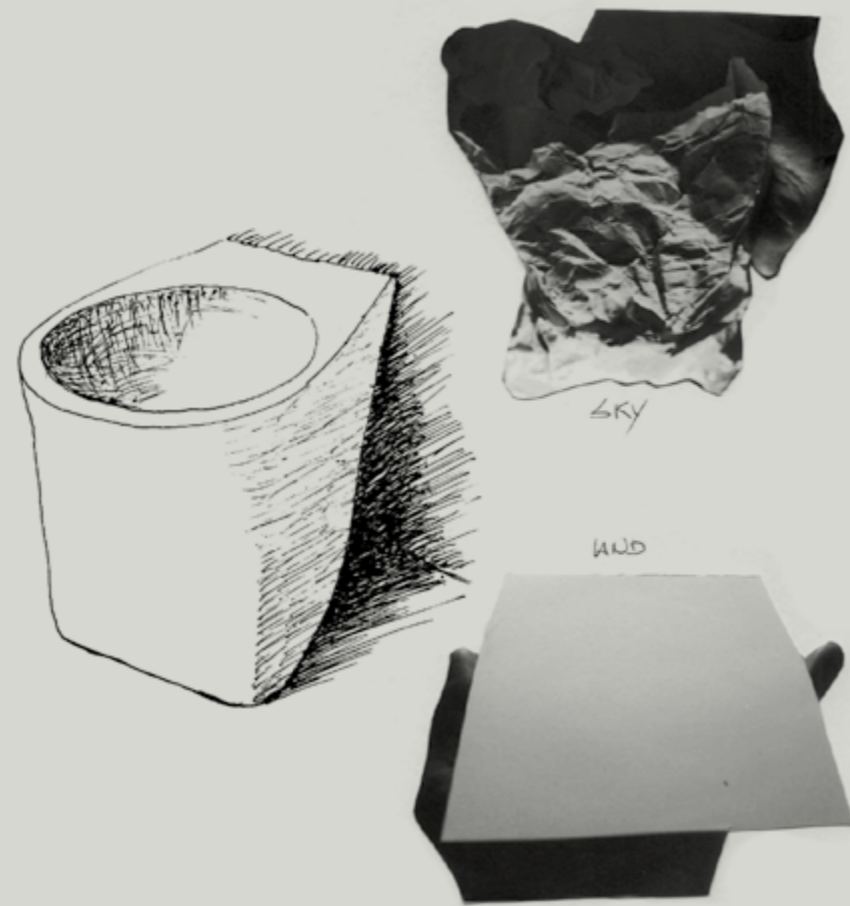

DESIGN

Il design è lo strumento con il quale AXA opera per svolgere la missione di offrire prodotti che migliorino la vita quotidiana delle persone, attraverso la ricerca del migliore equilibrio tra comfort, funzionalità e valore estetico.

Design as a tool to carry out the mission of offering products able to improve the everyday life, through a deep research for the best balance between comfort, functionality and aesthetic.