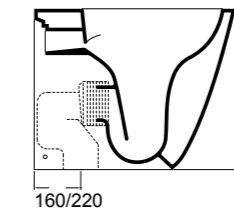

88014 vaso a terra NORIM®_BTW wc NORIM®

160 mm
con curva tecnica Art. AF0002
with technical curve Art. AF0002

max 150 mm
min. 100 mm
con curva tecnica Art. AF0004
with technical curve Art. AF0004

max 220 mm
min. 160 mm
con curva tecnica Art. AF0003
with technical curve Art. AF0003