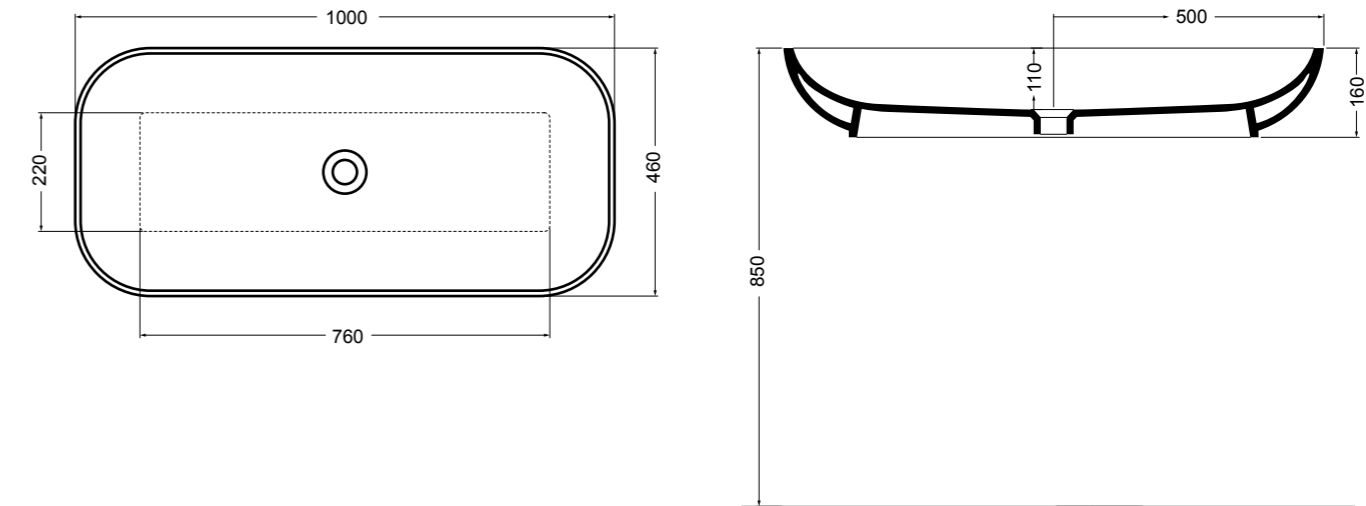

15094 CIOTOLA lavabo sottopiano 70 cm_CIOTOLA undertop basin 70 cm