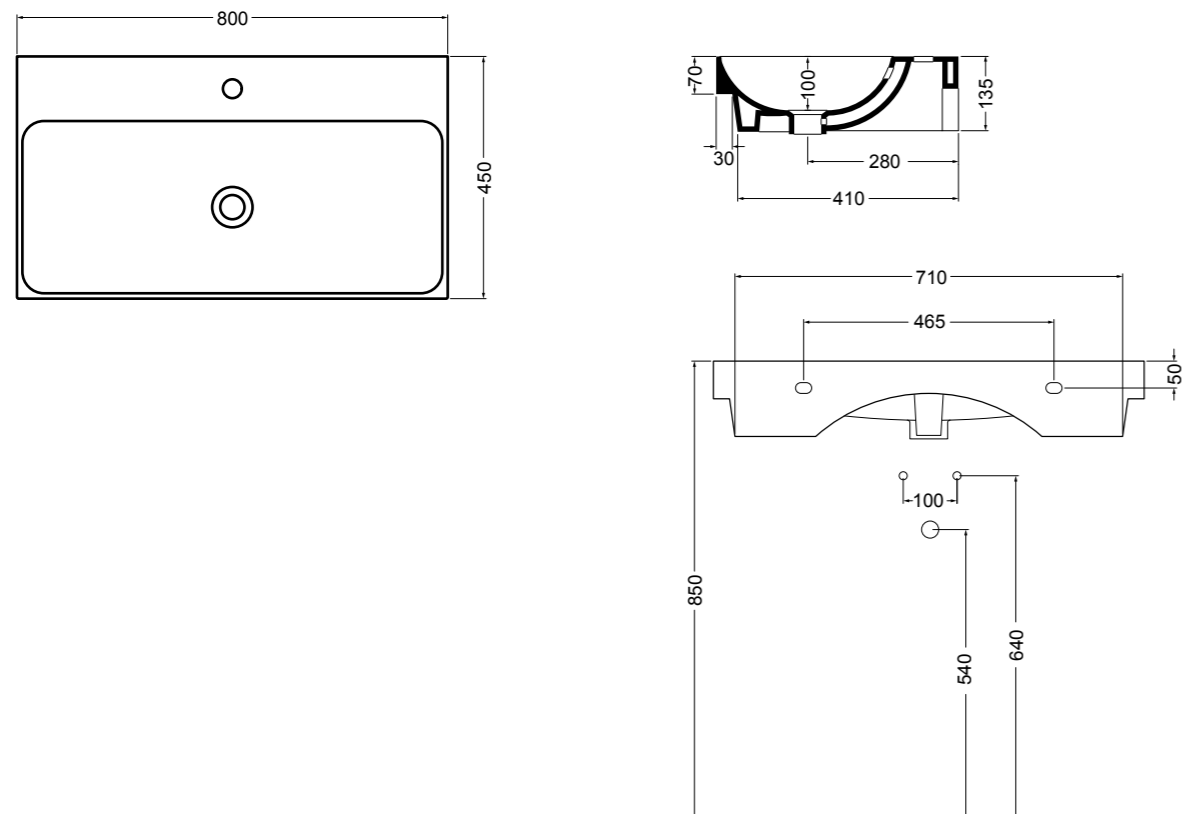

WS113 NORMAL lavabo semincasso 45 cm_NORMAL semi-recessed basin 45 cm

WS110 NORMAL lavabo sospeso, incasso e da appoggio 80 cm_NORMAL wall hung, inset and counter-top basin 80 cm