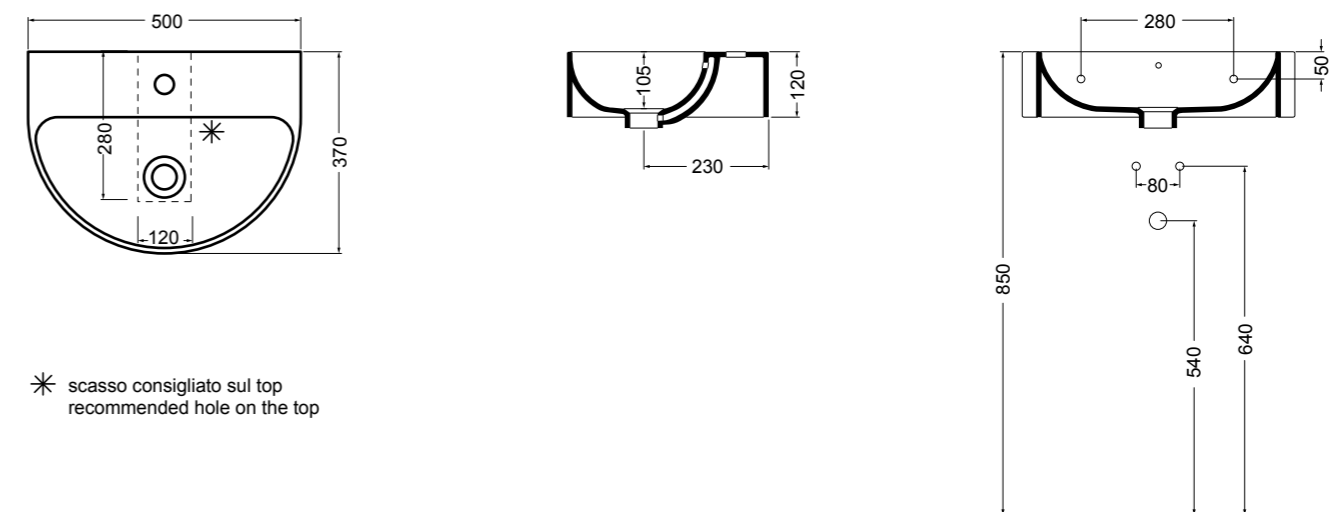

WS117 NORMAL lavabo sospeso e da appoggio 60 cm_NORMAL wall hung and counter-top basin 60 cm

WS118 NORMAL lavabo sospeso e da appoggio 50 cm_NORMAL wall hung and counter-top basin 50 cm

15080 CIOTOLA lavabo da appoggio 40 cm_CIOTOLA counter-top basin 40 cm