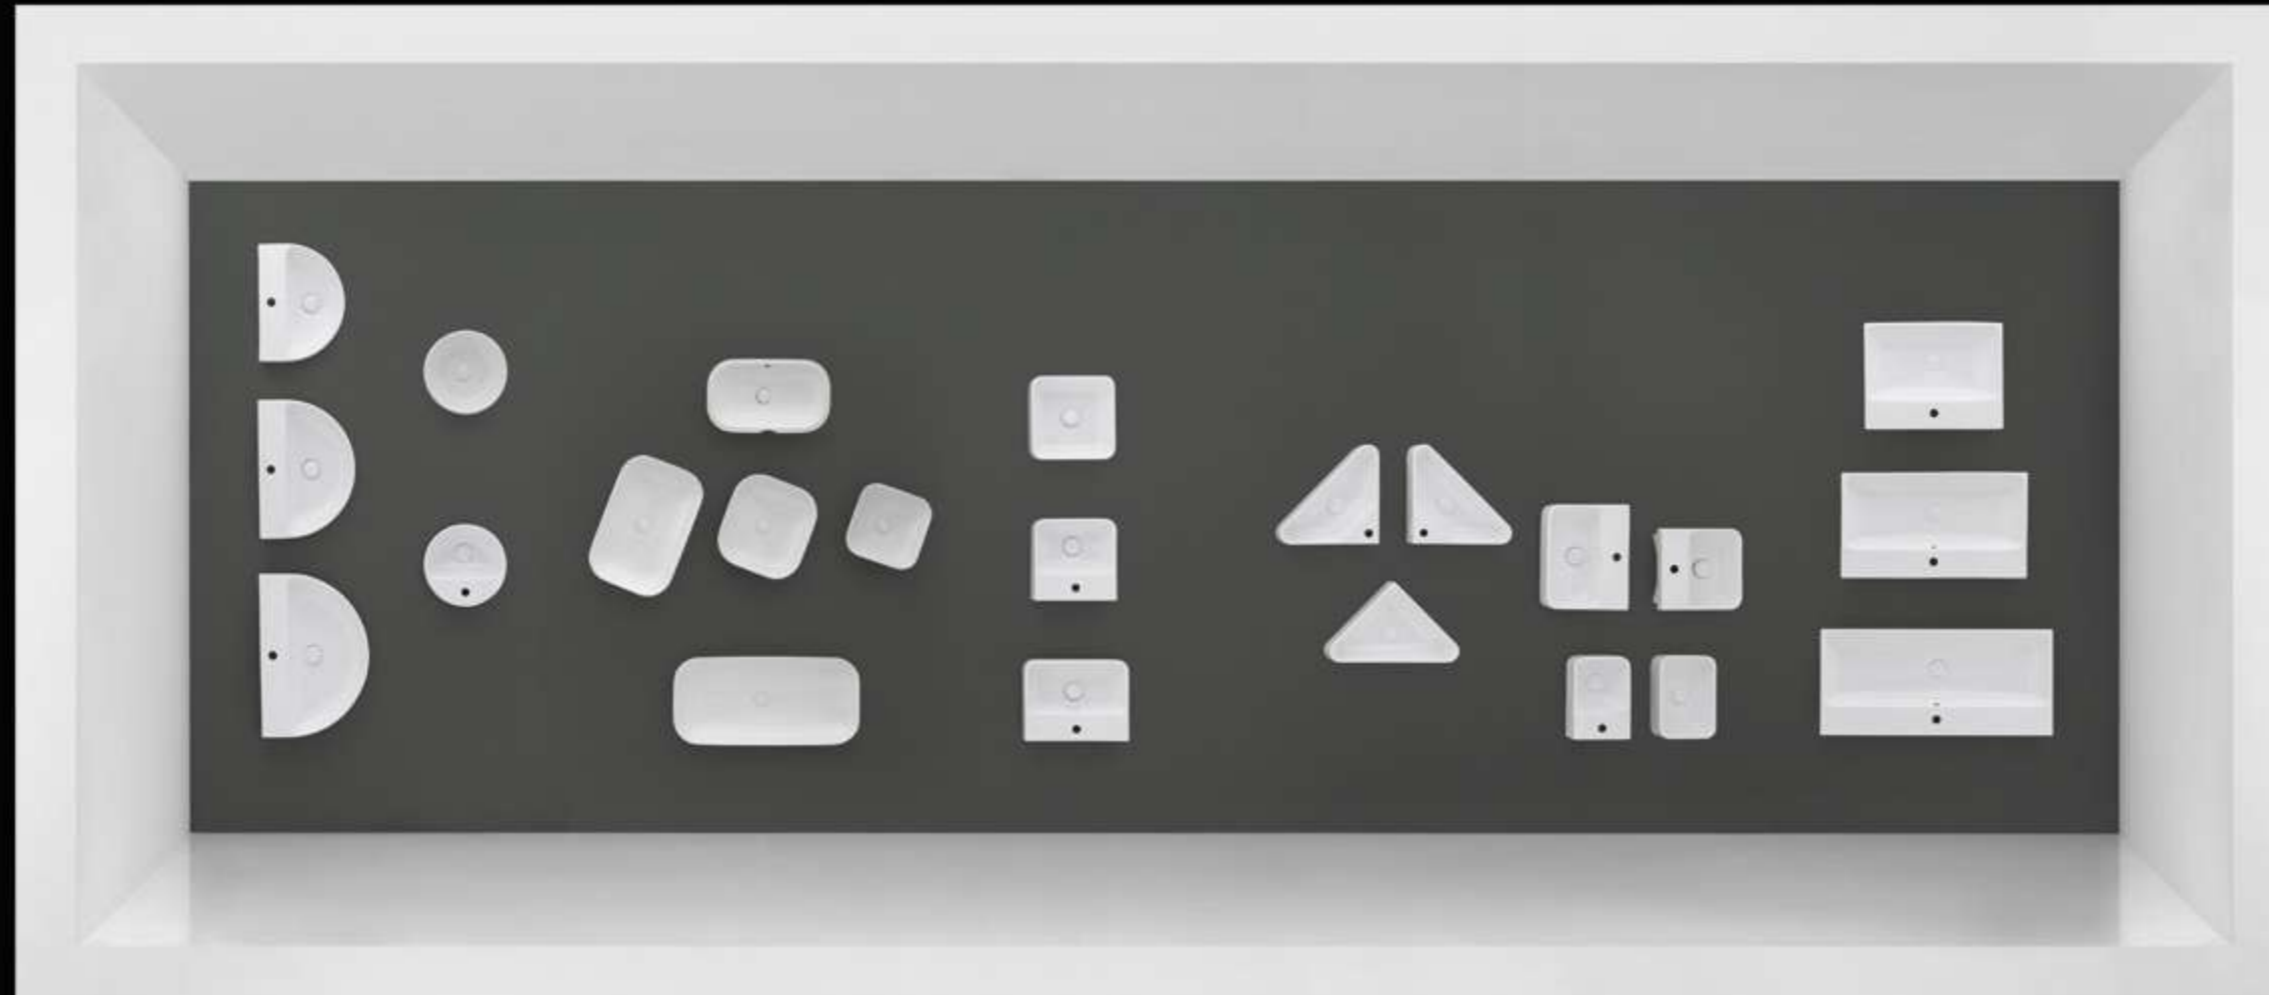

Prisma Sink Ciotola Normal