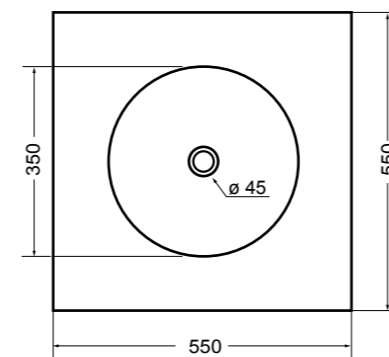

scasso consigliato tondo Ø 400 quadrato 430 x 430
per foro rubinetto
recommended cutting template Ø 400
square 430 x 430 for tap hole