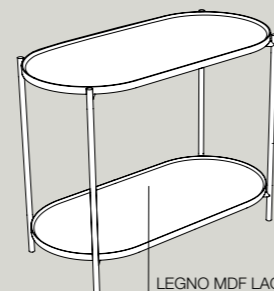

LEGNO MDF LACCATO/LEGNO MASSELLO
LACQUERED MDF WOOD/SOLID WOOD

ACCIAIO INOX
INOX STAINLESS STEEL

Colori acciaio inox . Inox colors

07
Nero matt
Black matt

Colori legno laccato . Lacquered wood colors

15
Verde matt
Green matt

18
Avio matt
Avio matt

23
Moka matt
Moka matt

27
Piombo matt
Piombo matt

20
Quercia
Oak

21
Frassino scuro
Dark ash

Essenze legno . Wood finishes

Piano d'appoggio per lavabi_Top for basin

40080
80x50xh12 cm

400100
100x50xh12 cm

400120
120x50xh12 cm

400140
140x50xh12 cm

400160
160x50xh12 cm

Colori legno laccato . Lacquered finishes

12
Bianco matt
White matt

Essenze legno . Wood finishes

20
Quercia
Oak

21
Frassino scuro
Dark ash

Grezzo stuccabile . Paintable finish

22
*Materiale stuccabile e verniciabile dal cliente
Material paintable