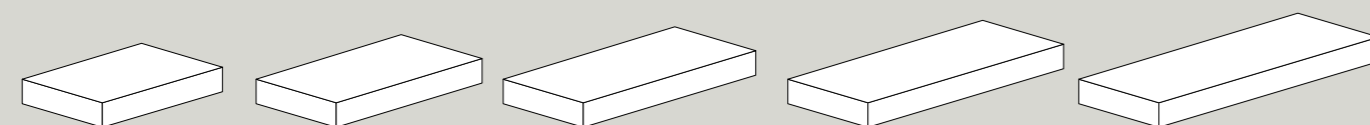

Normal

design Romano Adolini

WS111

WS110

WS109

WS104

WS106

WS105

WS118

WS117

WS116

WS088

WS103

WS107

WS115

WS108

WS113

WS112

WS101

WS102

Piano d'appoggio per lavabi_Top for basin

40080
80x50xh12 cm

400100
100x50xh12 cm

400120
120x50xh12 cm

400140
140x50xh12 cm

400160
160x50xh12 cm

Colori legno laccato . Lacquered finishes

12
Bianco matt
White matt

Essenze legno . Wood finishes

20
Quercia
Oak

21
Frassino scuro
Dark ash

Grezzo stuccabile . Paintable finish

22
*Materiale stuccabile e verniciabile dal cliente
Material paintable

Colori ceramica . Ceramic colors

02*
Tramonto lucido
Tramonto glossy

05*
Petrolio lucido
Petrolio glossy

03*
Lago lucido
Lago glossy

04*
Terra lucido
Terra glossy

10*
Sahara matt
Sahara matt

09*
Grigio matt
Grey matt

07*
Nero matt
Black matt

12*
Bianco matt
White matt

01
Bianco lucido
White glossy

* Colori disponibili solo per Ciotola_Colors available only for Ciotola collection