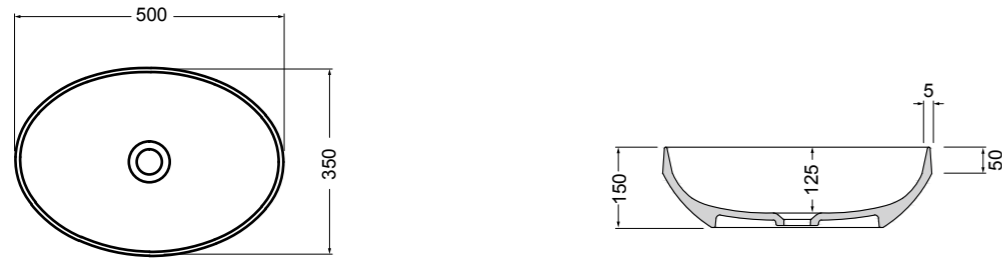

85200 lavabo appoggio 50x35 cm_counter-top basin 50x35 cm