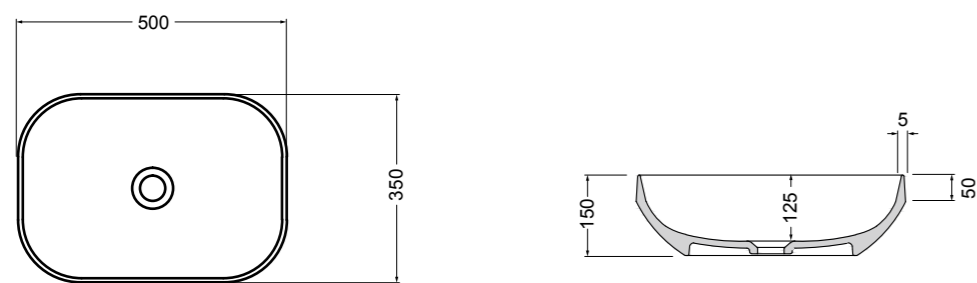

85300 lavabo appoggio 60x35 cm_counter-top basin 60x35 cm