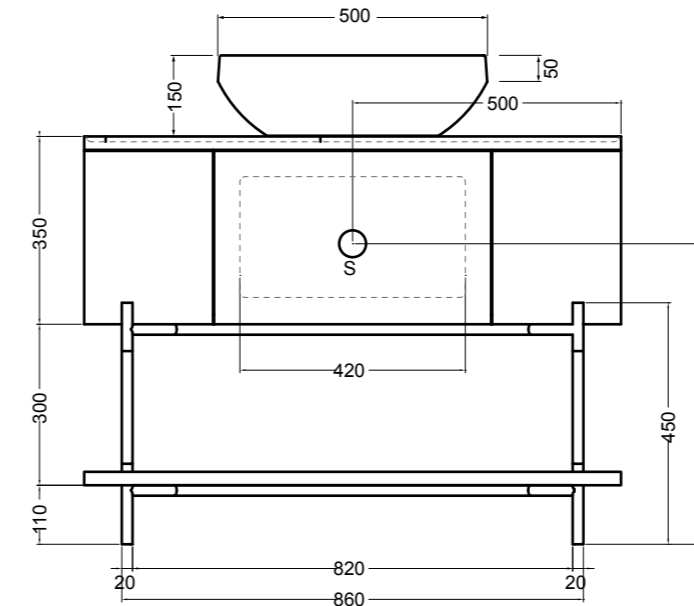

200M madia ovale 100x48x35 cm_oval sideboard 100x48x35 cm
200R ripiano_shelf
200S4507 struttura per madia ovale h 45 cm_frame for oval sideboard h 45 cm

VISTA FRONTALE
 FRONT VIEW

VISTA LATERALE
 SIDE VIEW