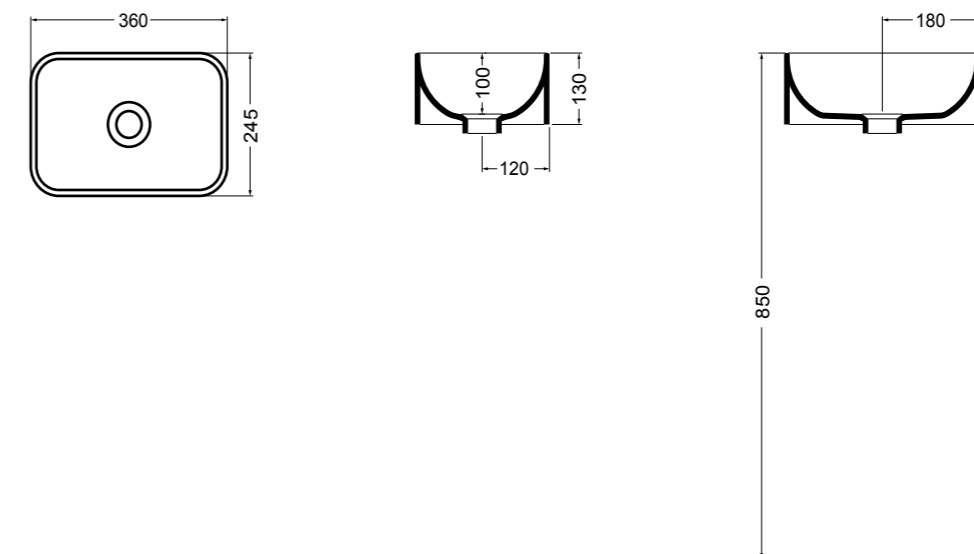

WS106 NORMAL lavabo 03S da appoggio Ø 35 cm_ NORMAL 03S counter-top basin Ø 35 cm