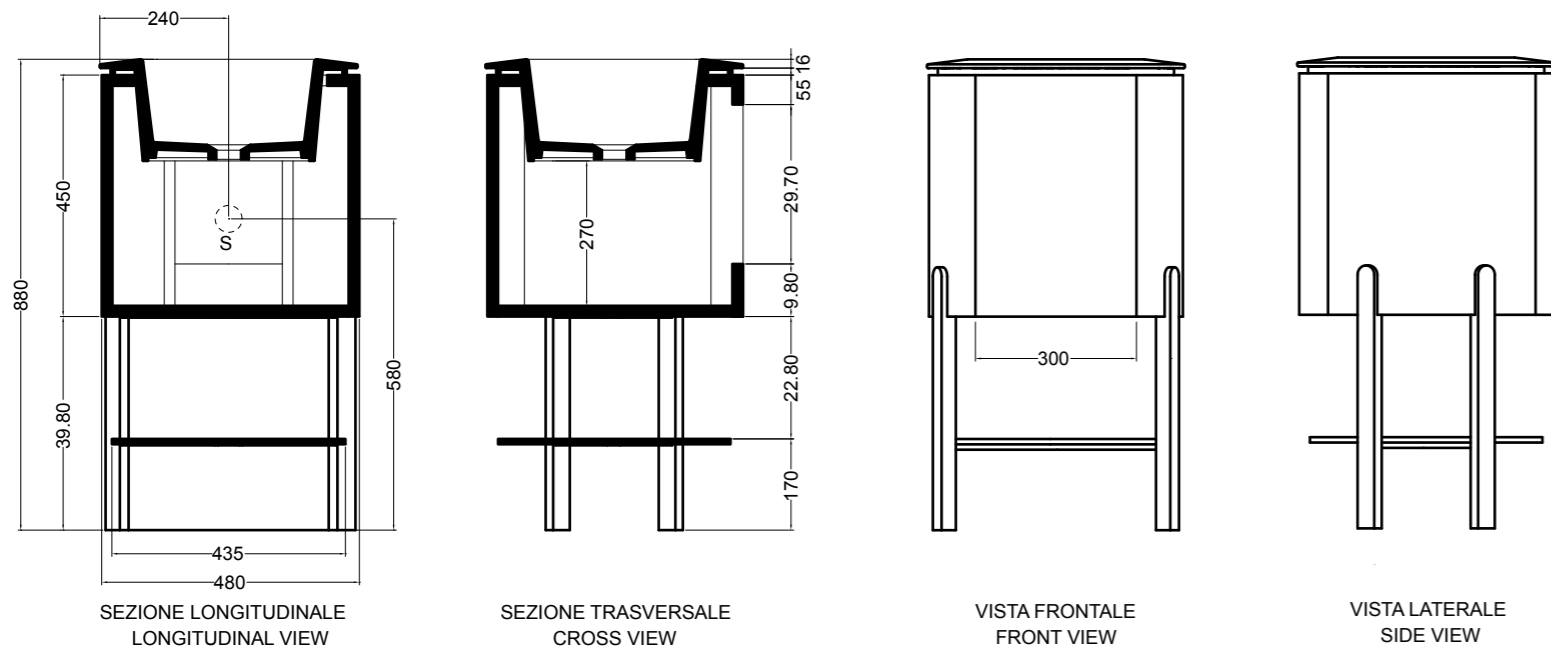

M32010 mobile cilindrico sospeso Ø 48 cm_cylindrical wall hung cabinet Ø 48 cm
CM32010 gambe e ripiano per mobile sospeso_legs and shelf for wall hung cabinet