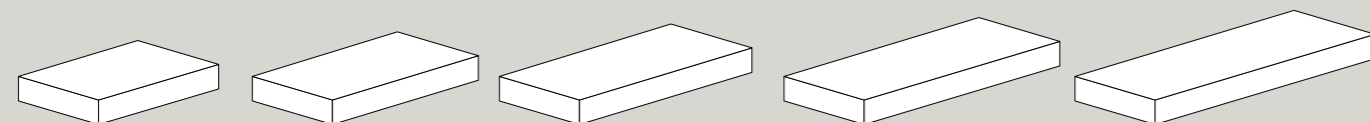

An indefinite and comprehensive word identifies a collection with a precise personality, combination of rectangular shape and rounded corners.

Piano d'appoggio per lavabi_Top for basin

40080 80x50xh12 cm	400100 100x50xh12 cm	400120 120x50xh12 cm	400140 140x50xh12 cm	400160 160x50xh12 cm
-----------------------	-------------------------	-------------------------	-------------------------	-------------------------