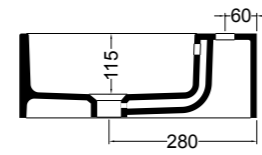

S868007 struttura in acciaio inox_inox stainless steel frame
MSC740 cassetto_drawer

SEZIONE TRASVERSALE
CROSS VIEW