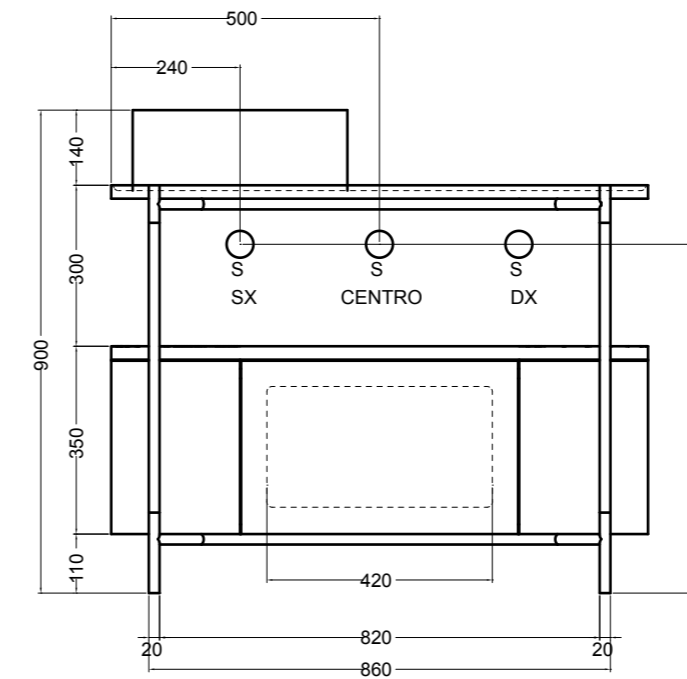

200M madia ovale_oval sideboard
 200R ripiano_shelf
 200S4507 struttura per madia ovale h 45 cm_frame for oval sideboard h 45 cm

VISTA FRONTALE
FRONT VIEW

VISTA LATERALE
SIDE VIEW

200M madia ovale_oval sideboard
 200R ripiano_shelf
 200S7607 struttura per madia ovale h 76 cm_frame for oval sideboard h 76 cm