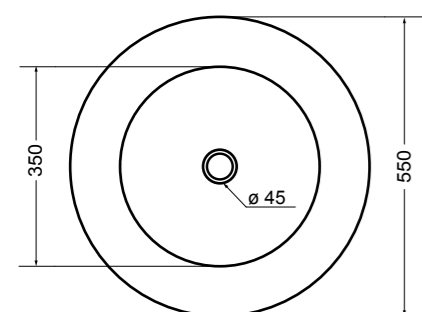

scasso consigliato Ø 400
recommended cutting template Ø 400