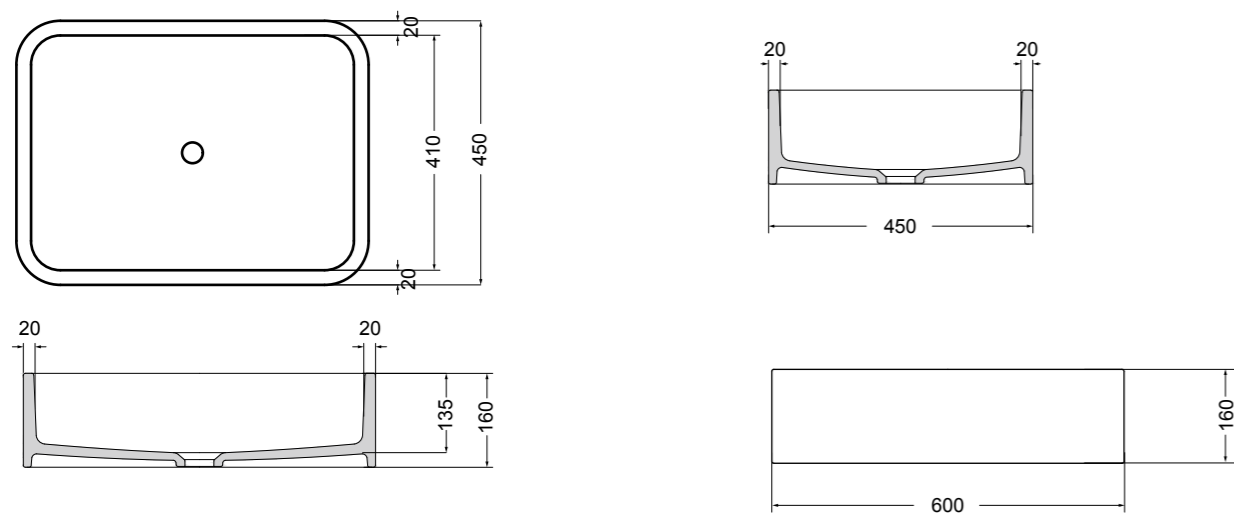

86210 lavabo appoggio 60x45 cm_counter-top basin 60x45 cm