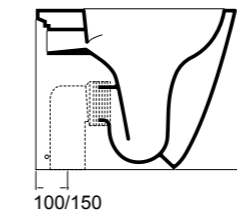

88014 vaso a terra NORIM®_BTW wc NORIM®

160 mm
con curva tecnica Art. AF0002
with technical curve Art. AF0002

max 150 mm
min. 100 mm
con curva tecnica Art. AF0004
with technical curve Art. AF0004

max 220 mm
min. 160 mm
con curva tecnica Art. AF0003
with technical curve Art. AF0003