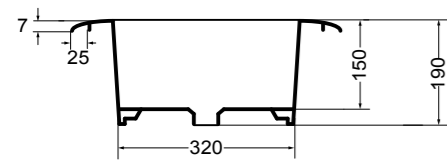

32135 lavabo rotondo piano Ø 55 cm_round flat basin Ø 55 cm

32134 lavabo quadrato 55x55 cm_square basin 55x55 cm