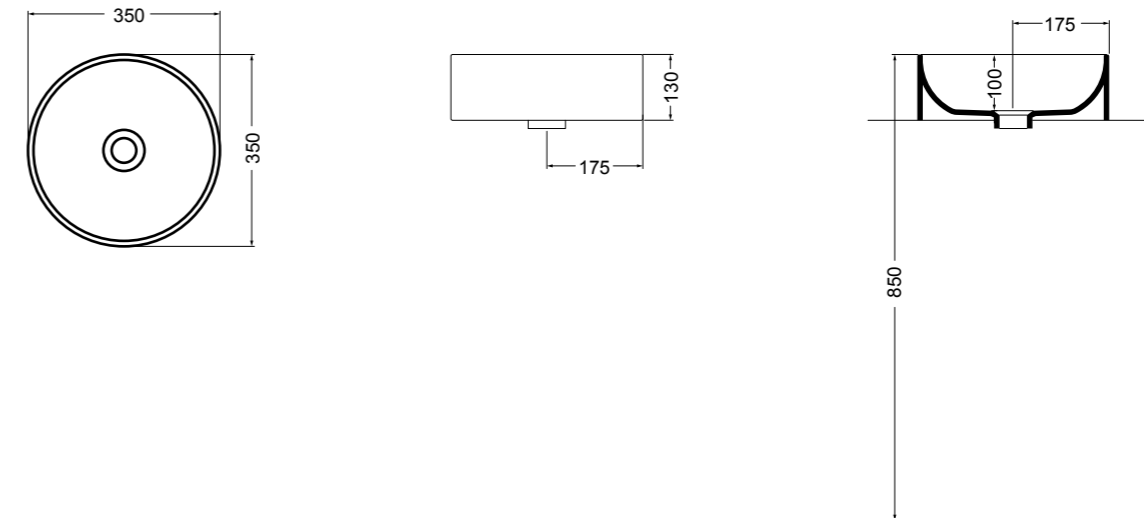

WS107 NORMAL lavabo 04C da appoggio 42,5 cm_ NORMAL 04C counter-top basin 42,5 cm