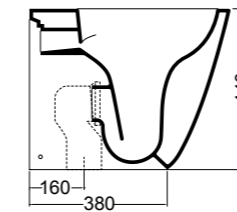

88014 vaso a terra NORIM®_BTW wc NORIM®

160 mm
con curva tecnica Art. AF0002
with technical curve Art. AF0002

max 150 mm
min. 100 mm
con curva tecnica Art. AF0004
with technical curve Art. AF0004

max 220 mm
min. 160 mm
con curva tecnica Art. AF0003
with technical curve Art. AF0003