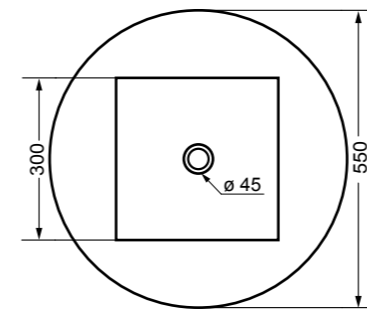

scasso consigliato quadrato 360 x 360
recommended cutting template 360 x 360