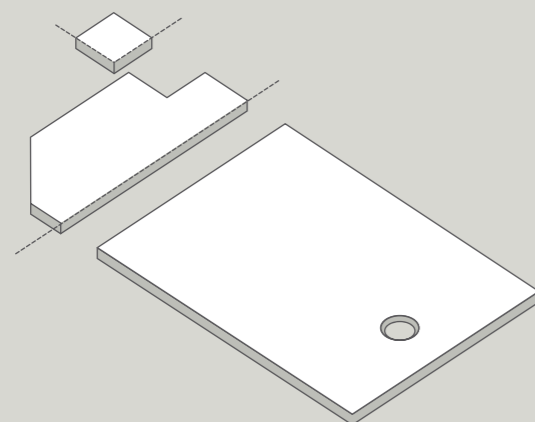

Ceramic.30

Comfort, eleganza e grande versatilità. Grazie allo spessore di soli 3 cm, il nuovo piatto doccia Ceramic.30 è installabile sia in appoggio che filo pavimento. La pregiata ceramica di cui è composto assicura un'ottima resistenza ai graffi e al calcare e rende possibile il taglio su misura a seconda delle esigenze.

Comfort, elegance and great versatility. Thanks to its ultra slim low-level design, with only 3cm high, the new Ceramic.30 shower tray is suitable for installation on top or flush with the floor. Its high-quality ceramic ensures excellent resistance to scratches and limescale and makes it possible to cut it to the required size.

Accessori_Accessories

Griglie . Grates

125x125 mm

125x125 mm

125x125 mm

125x125 mm

125x125 mm

Ø 90 mm

Personalizzazione_Customization

Tagli su misura . Made to measure cuts

Versatilità totale, per adattarsi ad ogni spazio.
Total versatility, to suit to any space.

I bordi smaltati sui quattro lati garantiscono l'adattabilità in ogni tipologia di area doccia. Inoltre i piatti doccia Ceramic.30 sono riducibili e possono essere tagliati su misura, per adattarsi con facilità a qualsiasi progetto bagno.

The glaze edges on the 4 sides that provide adaptability in any type of shower tray area. The Ceramic.30 shower tray is reducible, it can be customized cut, to easily adapt to any bathroom project.

Caratteristiche . Characteristics

Resistente agli acidi
Resistant to acids

Antimacchia
Stain resistant

Pulizia facile
Easy clean

Facile al taglio
Easy to cut

Completamente reversibile
Completely reversible

Texture antiscivolo
Non-slip texture

Superficie antibatterica
Antibacterial surface

PDC8080H3

PDC7090H3

PDC70100H3

PDC70120H3

PDC70140H3

PDC8090H3

PDC80100H3

PDC80120H3

PDC80140H3

PDC90120H3

Colori ceramica . Ceramic colors

BM
Bianco matt
White matt

AV
Avorio matt
Ivory matt

GC
Cemento matt
Concrete matt

NE
Nero matt
Black matt