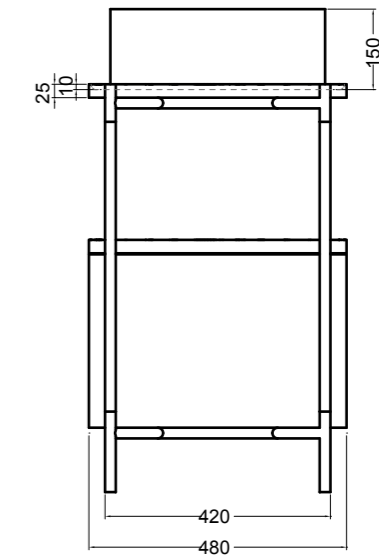

VISTA LATERALE
SIDE VIEW

200R ripiano_shelf
200S7607 struttura per madia ovale h 76 cm_frame for oval sideboard h 76 cm