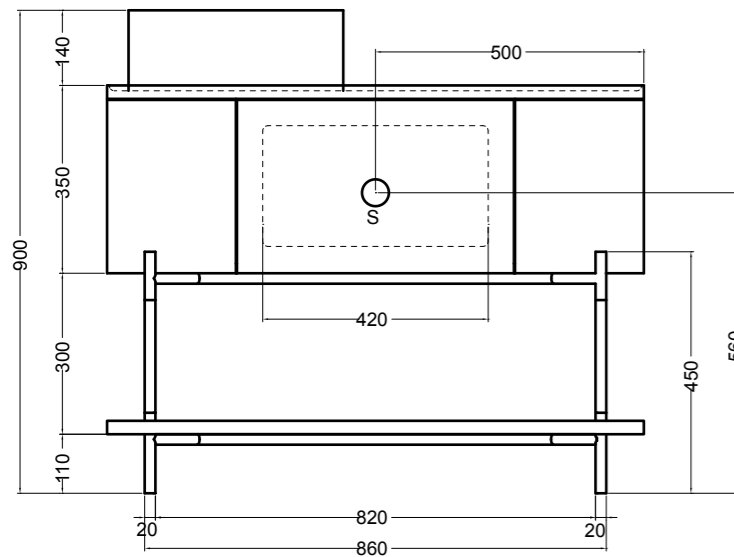

200M madia ovale_oval sideboard
 200R ripiano_shelf
 200S4507 struttura per madia ovale h 45 cm_frame for oval sideboard h 45 cm

VISTA FRONTALE
FRONT VIEW

VISTA LATERALE
SIDE VIEW

200M madia ovale_oval sideboard
 200R ripiano_shelf
 200S7607 struttura per madia ovale h 76 cm_frame for oval sideboard h 76 cm