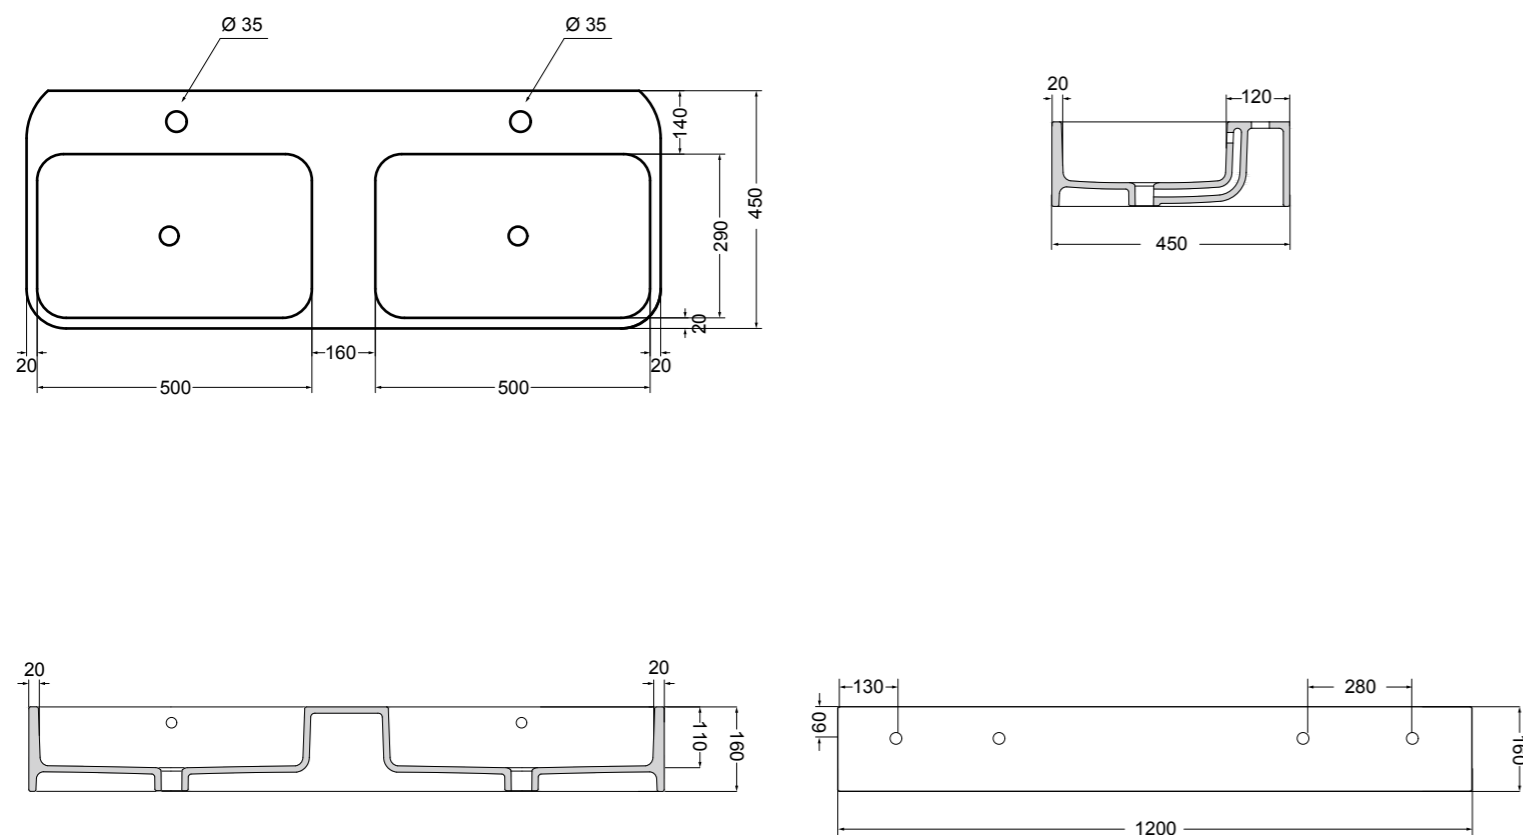

86500 lavabo appoggio 120x45 cm_counter-top basin 120x45 cm