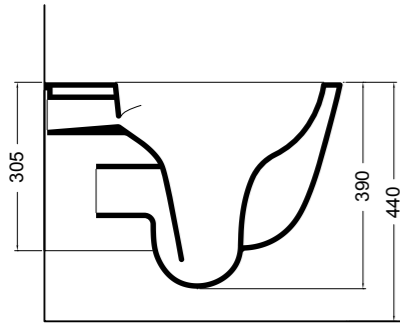

88014 vaso a terra NORIM®_BTW wc NORIM®

160 mm
con curva tecnica Art. AF0002
with technical curve Art. AF0002

max 150 mm
min. 100 mm
con curva tecnica Art. AF0004
with technical curve Art. AF0004

max 220 mm
min. 160 mm
con curva tecnica Art. AF0003
with technical curve Art. AF0003