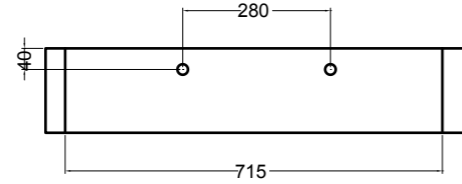

VISTA POSTERIORE
REAR VIEW