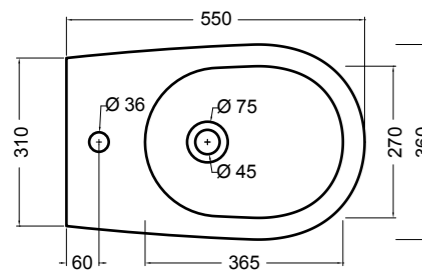

Raccordo a parete
Art. AF0011
Wall connection
Art. AF0011

88020 bidet sospeso_wall hung bidet