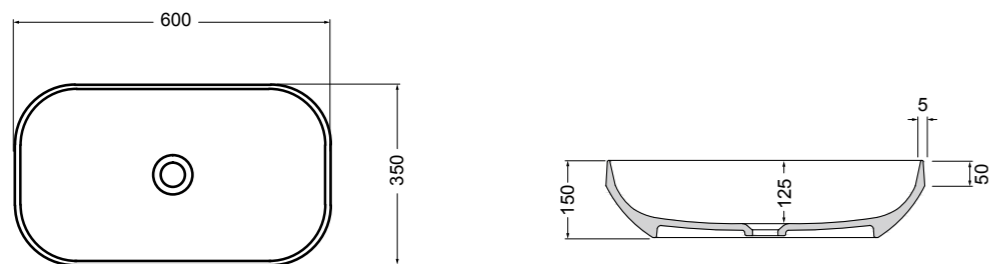

200M madia ovale 100x48x35 cm_oval sideboard 100x48x35 cm
200R ripiano_shelf
200S4507 struttura per madia ovale h 45 cm_frame for oval sideboard h 45 cm

VISTA FRONTALE
 FRONT VIEW

VISTA LATERALE
 SIDE VIEW