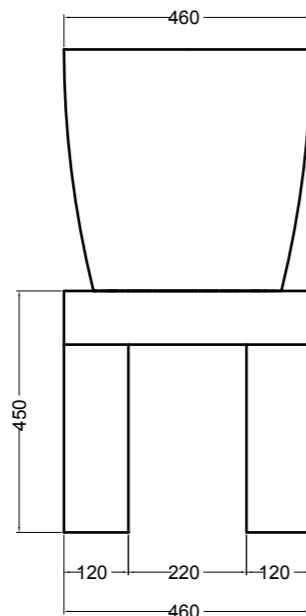

VISTA LATERALE
SIDE VIEW

200M madia ovale_oval sideboard

200S1507 struttura per madia ovale h 15 cm_frame for oval sideboard h 15 cm