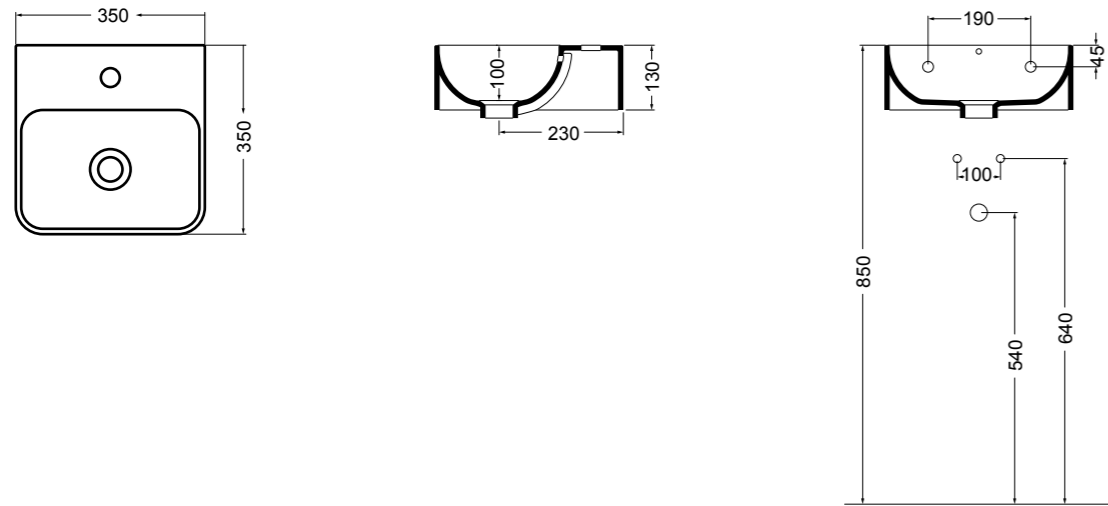

WS104 NORMAL lavabo 02S da appoggio 35,5 cm_ NORMAL 02S counter-top basin 35,5 cm