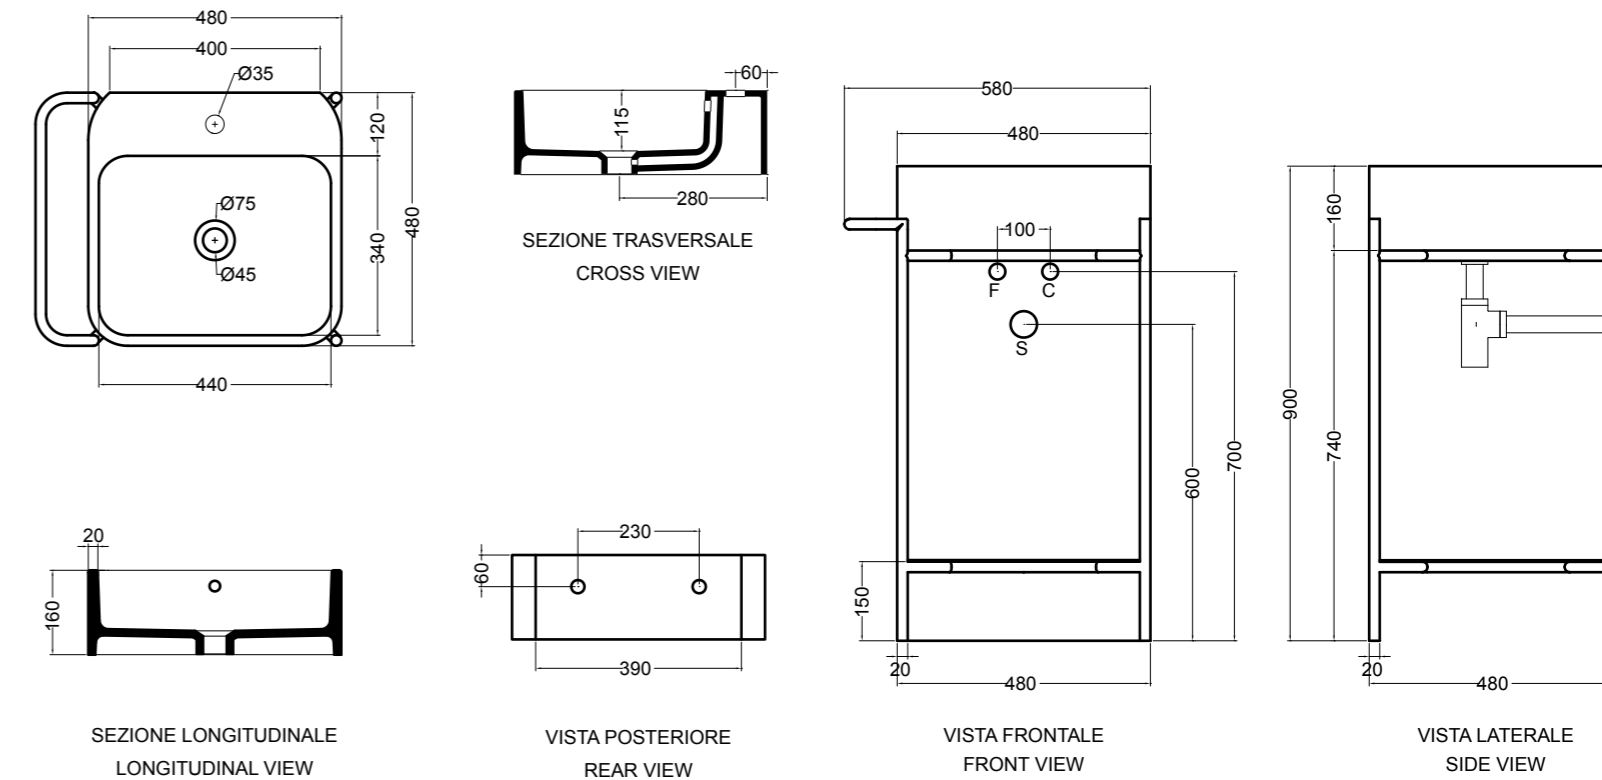

S864807 struttura in acciaio inox_inox stainless steel frame
R864807 ripiano in metallo_metal shelf