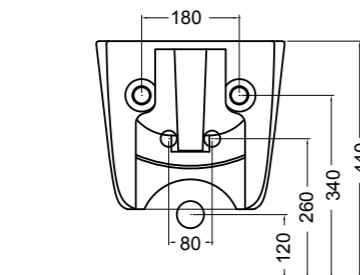

Raccordo a parete
Art. AF0011
Wall connection
Art. AF0011

88020 bidet sospeso_wall hung bidet