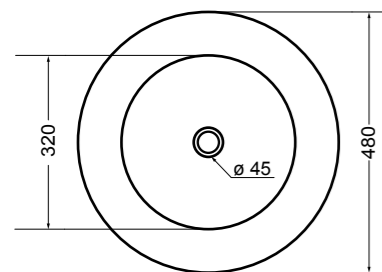

scasso consigliato Ø 360
recommended cutting template Ø 360