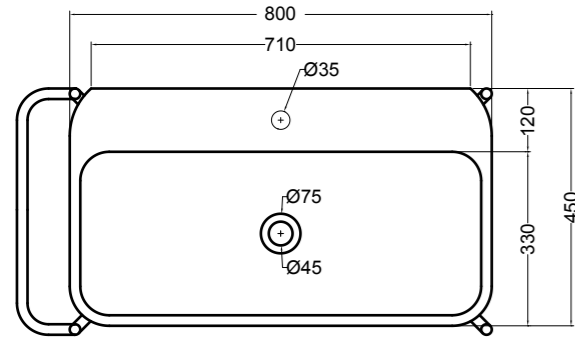

S868007 struttura in acciaio inox_inox stainless steel frame
MSC740 cassetto_drawer