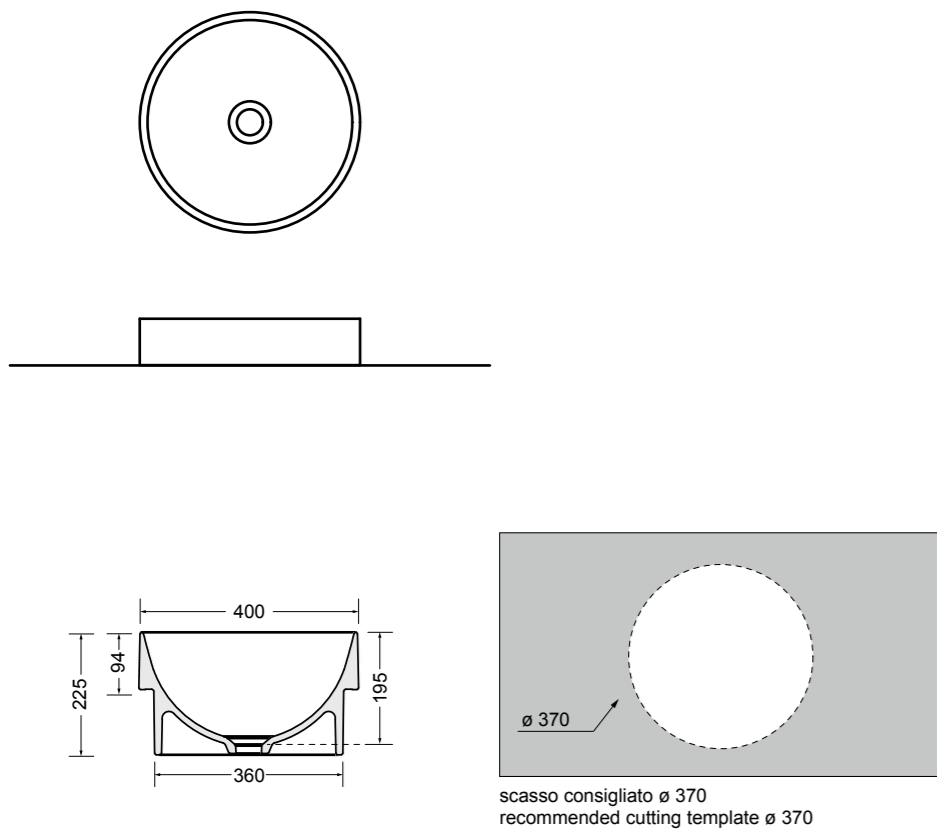

83200 lavabo appoggio h 20 cm_counter-top basin h 20 cm