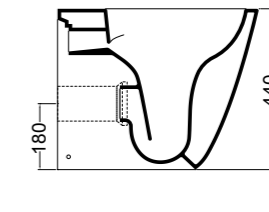

88014 vaso a terra NORIM®_BTW wc NORIM®

160 mm
con curva tecnica Art. AF0002
with technical curve Art. AF0002

max 150 mm
min. 100 mm
con curva tecnica Art. AF0004
with technical curve Art. AF0004

max 220 mm
min. 160 mm
con curva tecnica Art. AF0003
with technical curve Art. AF0003