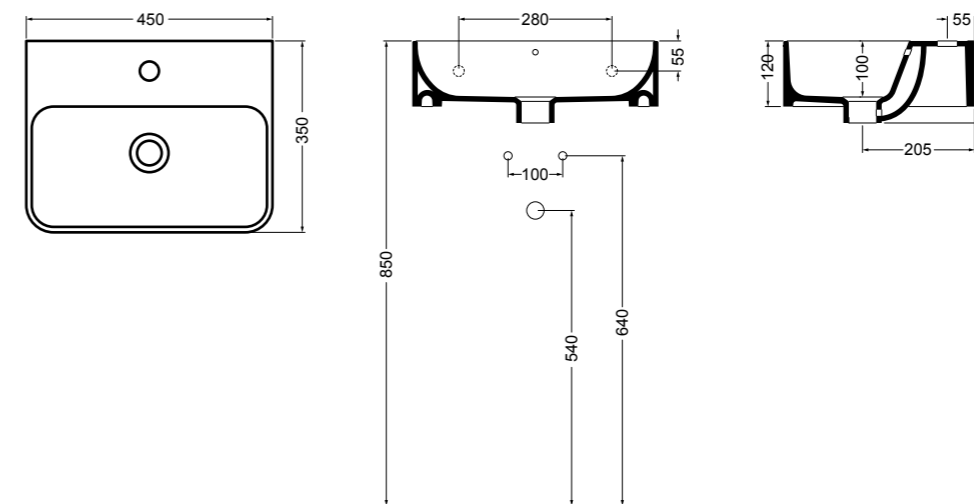

15094-01
CIOTOLA lavabo Bianco lucido 66 cm
CIOTOLA basin White glossy 66 cm

WS078 SINK lavabo sottopiano 56 cm_SINK undertop basin 56 cm

WS15 PRISMA lavabo incasso 61 cm_PRISMA inset basin 61 cm

WS088 NORMAL lavabo da appoggio e sospeso 45 cm_counter-top and wall hung basin 45 cm