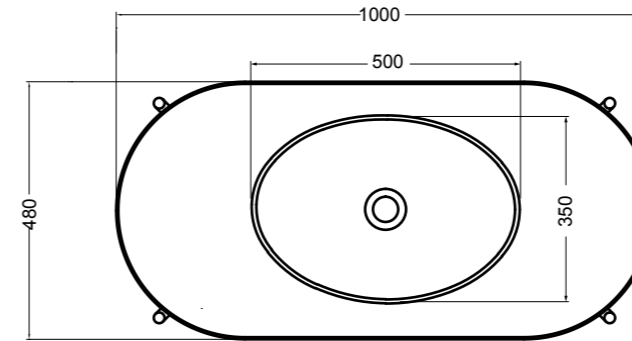

200M madia ovale 100x48x35 cm_oval sideboard 100x48x35 cm
200R ripiano_shelf
200S4507 struttura per madia ovale h 45 cm_frame for oval sideboard h 45 cm

VISTA FRONTALE
 FRONT VIEW

VISTA LATERALE
 SIDE VIEW