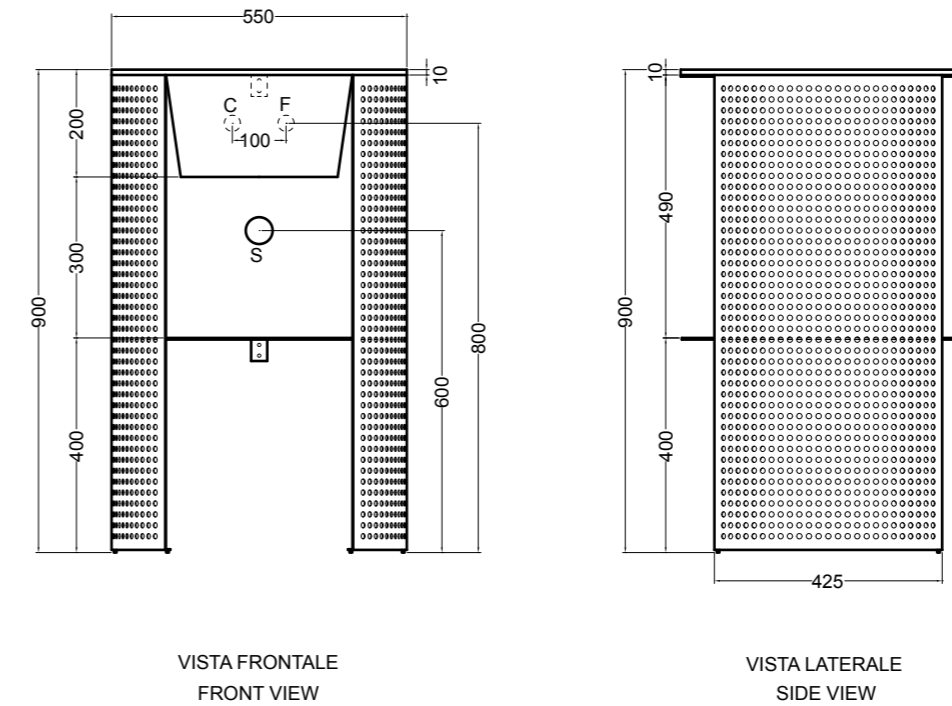

S32014 WEB struttura cilindrica in acciaio inox Ø 48 cm_WEB cylindrical inox stainless steel frame Ø 48 cm