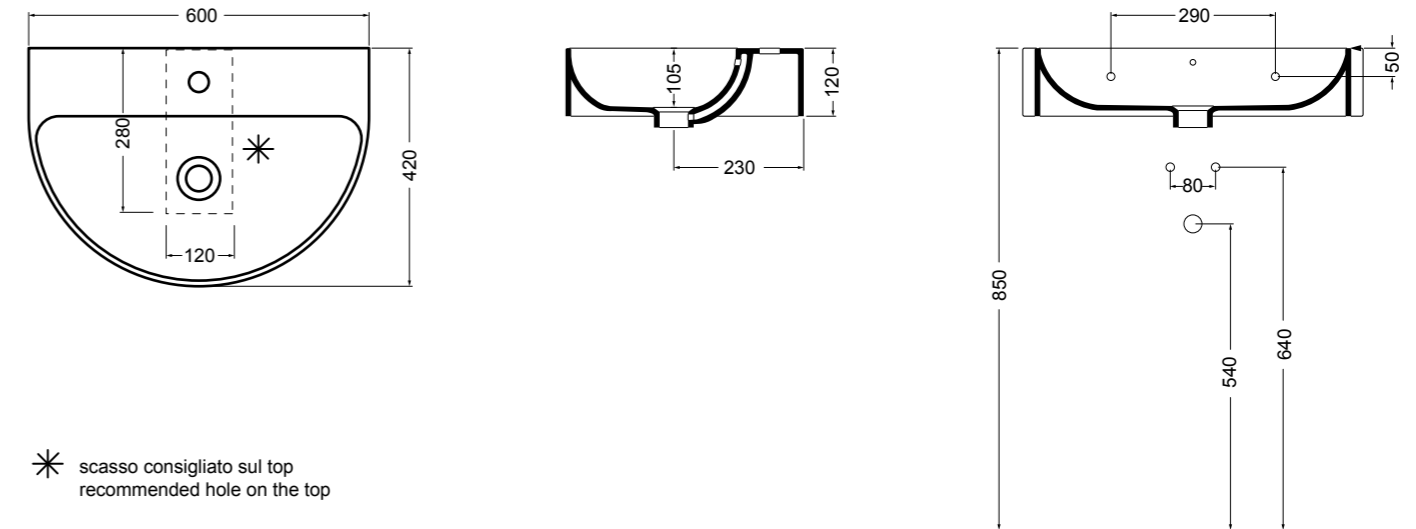

WS118 NORMAL lavabo sospeso e da appoggio 50 cm_NORMAL wall hung and counter-top basin 50 cm