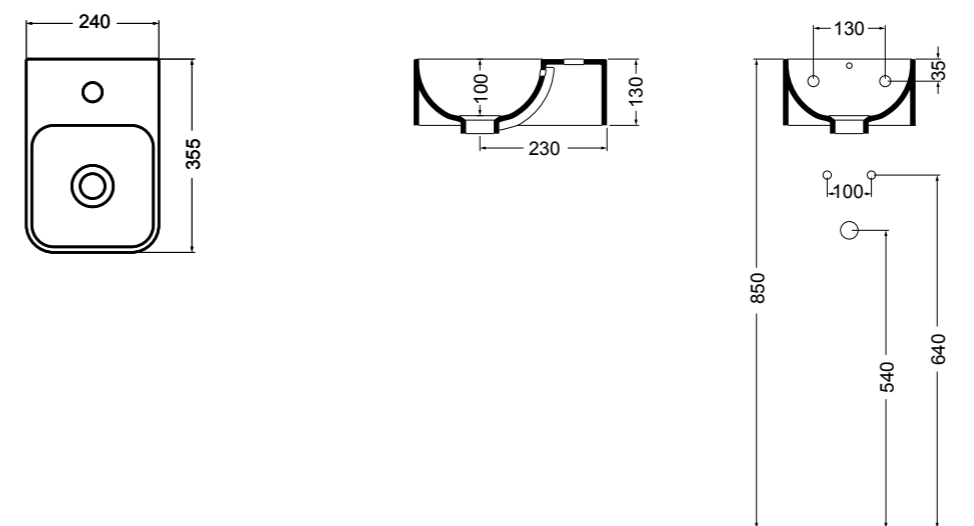

WS102 NORMAL lavabo 01S da appoggio 36 cm_ NORMAL 01S counter-top basin 36 cm