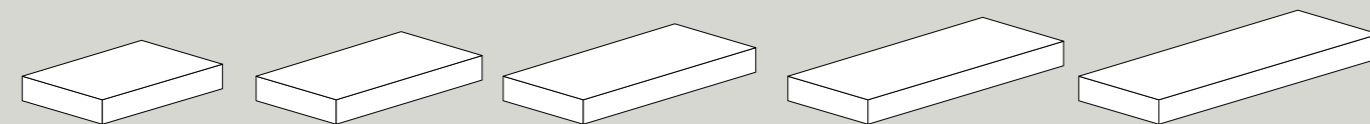

Wild

Design Alessandro Paoletti

Forme e design che trovano ispirazione nelle linee della natura e portano nell'ambiente bagno oggetti che riconosciamo come familiari all'occhio e al cuore.

Shapes and designs that find inspiration in the lines of nature and bring into the bathroom objects we recognize as familiar to sight and heart.

30080

30081

30090

30091

Piano d'appoggio per lavabi_Top for basin

40080 80x50xh12 cm	400100 100x50xh12 cm	400120 120x50xh12 cm	400140 140x50xh12 cm	400160 160x50xh12 cm

Colori legno laccato . Lacquered finishes

Essenze legno . Wood finishes

Grezzo stuccabile . Paintable finish

NORIM

Colori ceramica . Ceramic colors