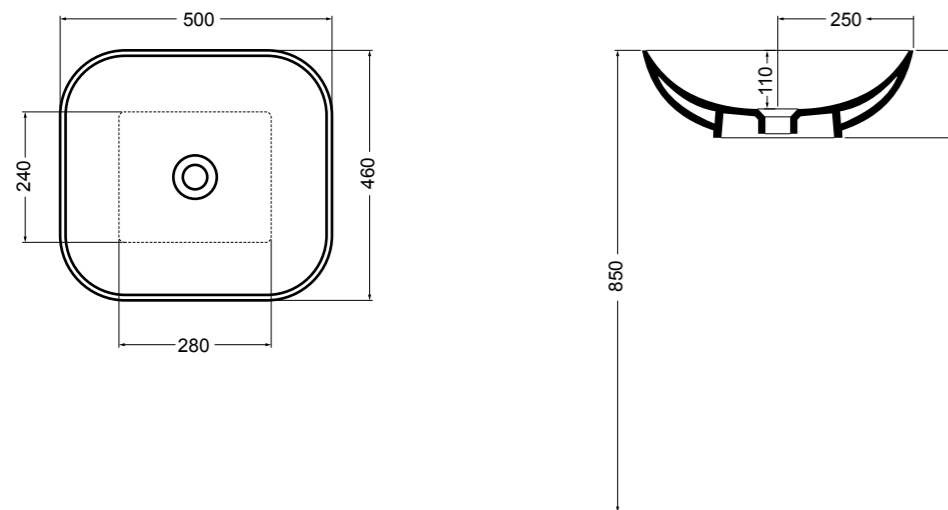

15083 CIOTOLA lavabo da appoggio 70 cm_CIOTOLA counter-top basin 70 cm