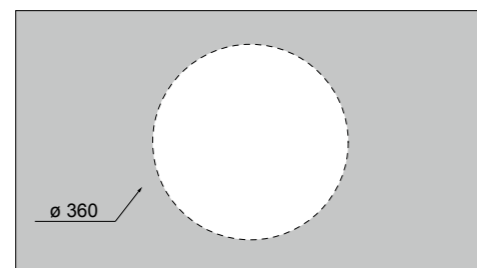

scasso consigliato Ø 360
recommended cutting template Ø 360