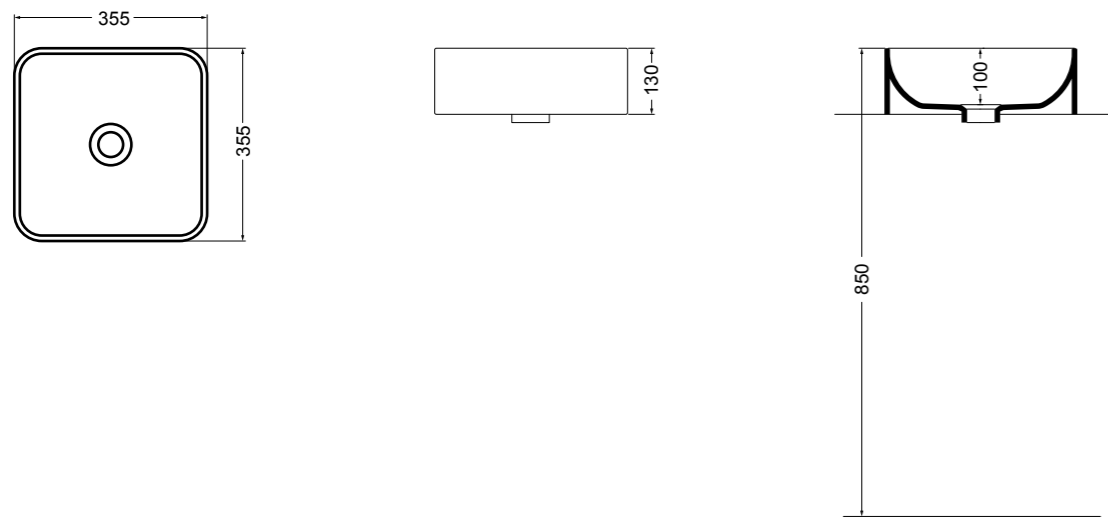

WS105 NORMAL lavabo 03C da appoggio Ø 35 cm_ NORMAL 03C counter-top basin Ø 35 cm