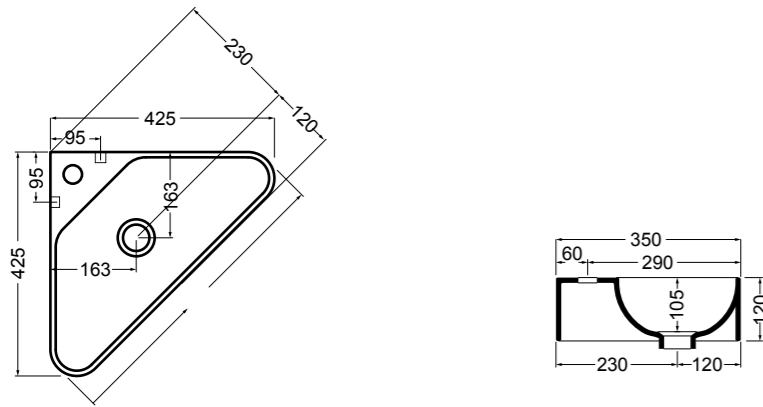

WS118 NORMAL lavabo sospeso e da appoggio 50 cm_NORMAL wall hung and counter-top basin 50 cm