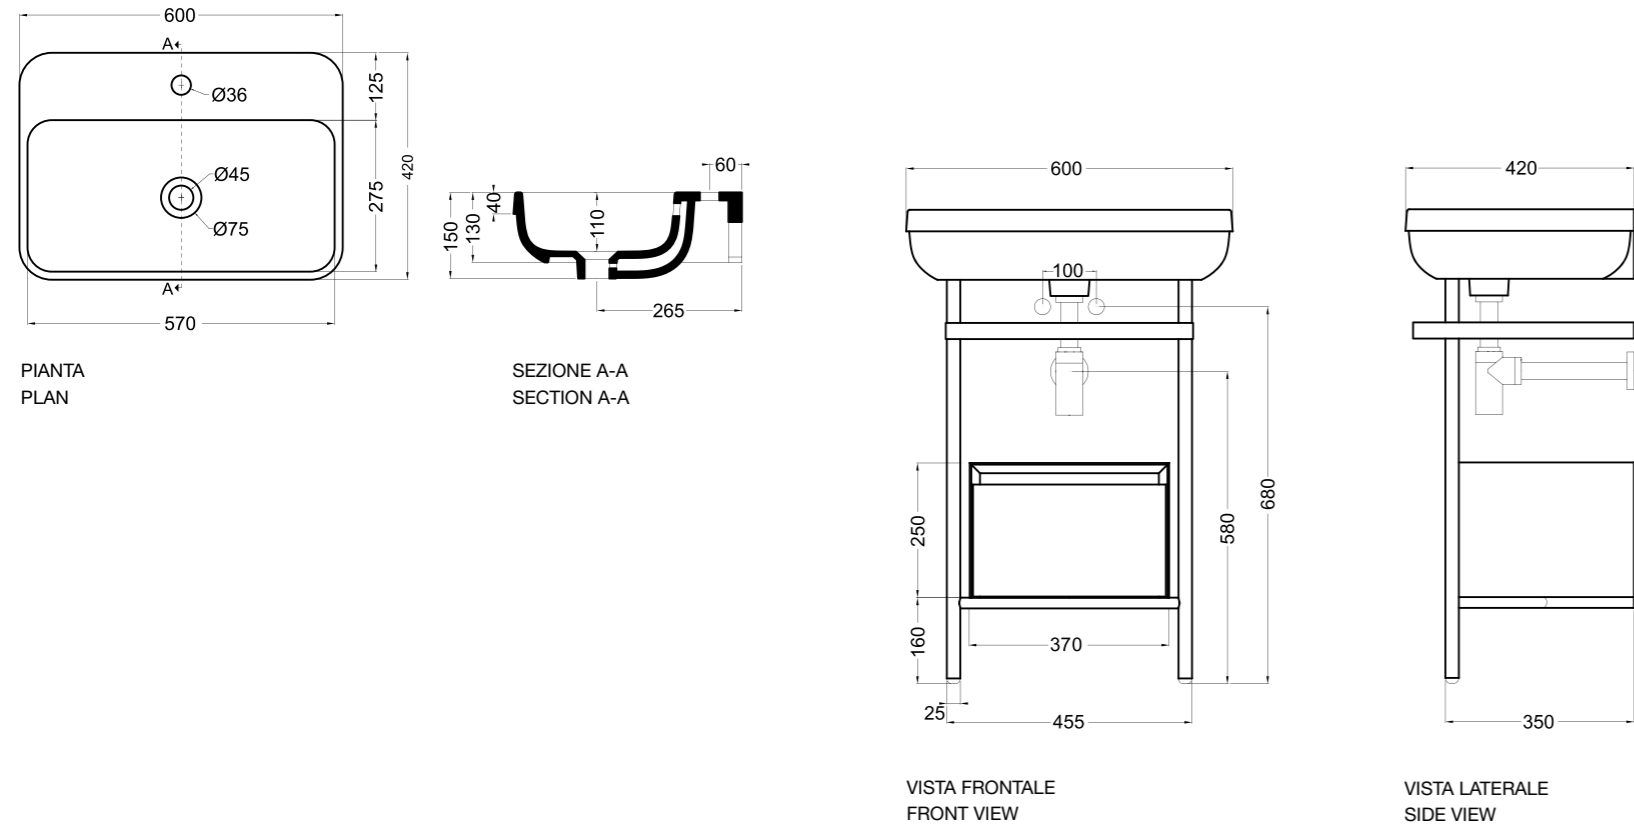

91200 lavabo da appoggio/sospeso 60 cm_counter-top/wall-hung basin 60 cm
S916007 struttura 60 cm_frame 60 cm
MSC9160 cassetto per struttura 60 cm_drawer for frame 60 cm