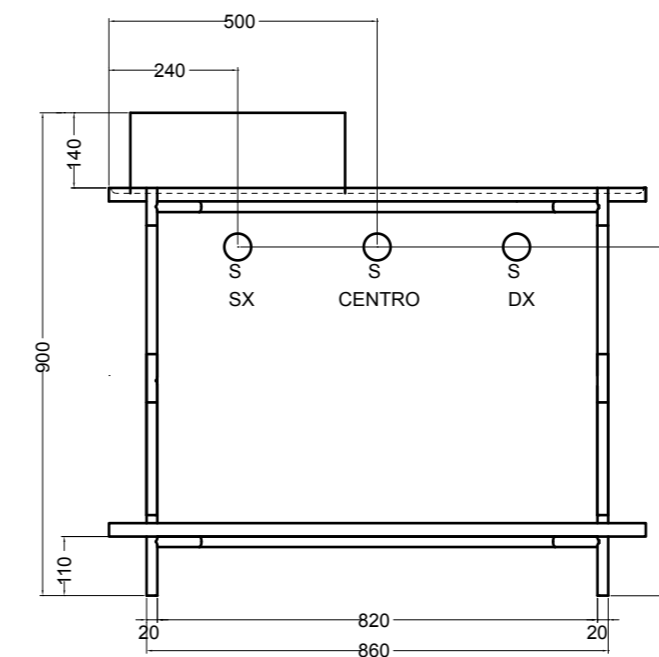

VISTA FRONTALE
FRONT VIEW