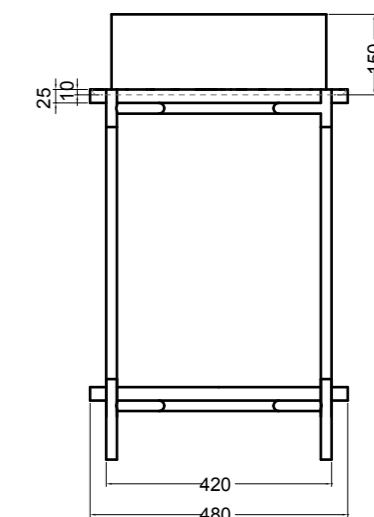

VISTA LATERALE
SIDE VIEW