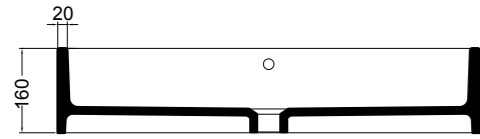

SEZIONE LONGITUDINALE
LONGITUDINAL VIEW