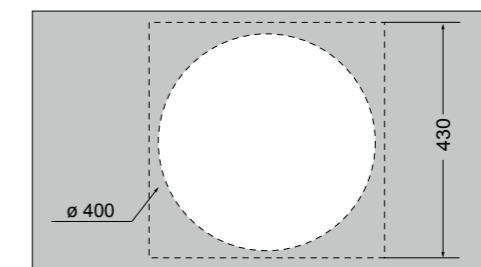

32134 lavabo quadrato 55x55 cm_square basin 55x55 cm

scasso consigliato tondo Ø 400 quadrato 430 x 430
per foro rubinetto
recommended cutting template Ø 400
square 430 x 430 for tap hole