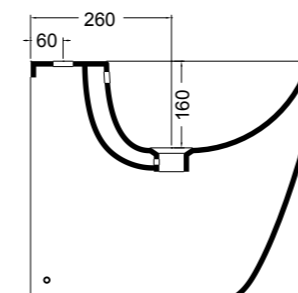

88022 bidet a terra_BTW bidet