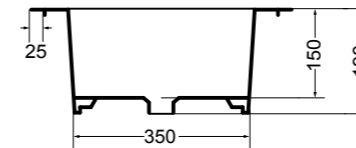

32135 lavabo rotondo piano Ø 55 cm_round flat basin Ø 55 cm

32134 lavabo quadrato 55x55 cm_square basin 55x55 cm