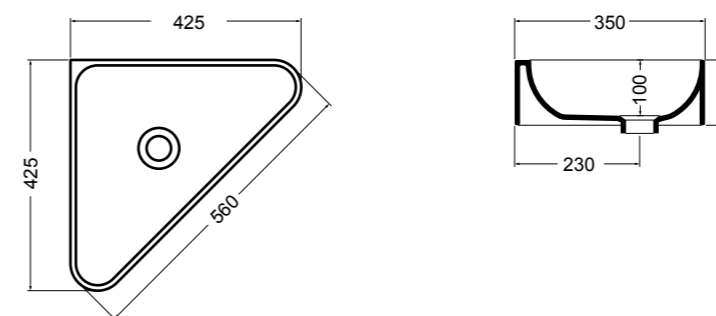

WS111 NORMAL lavabo sospeso, incasso e da appoggio 60 cm_NORMAL wall hung, inset and counter-top basin 60 cm

WS108 NORMAL lavabo 04S da appoggio 42,5 cm_ NORMAL 04S counter-top basin 42,5 cm