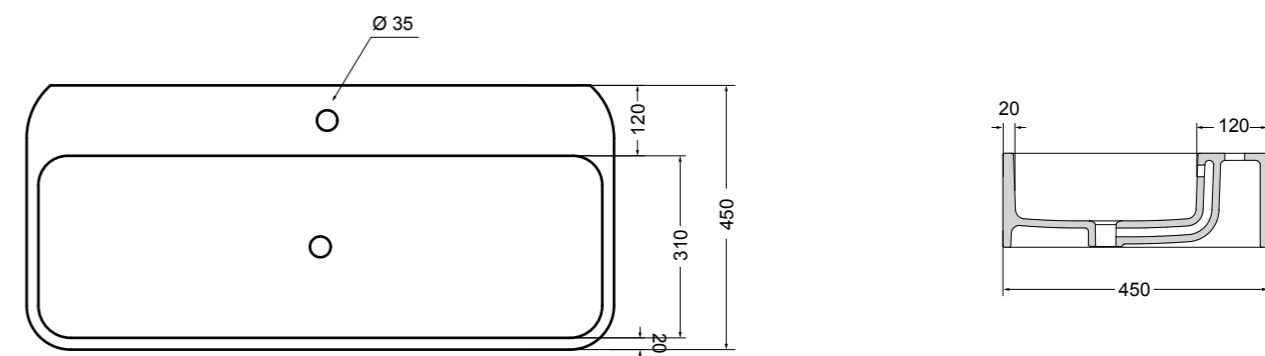

86400 lavabo appoggio/sospeso 100x45 cm_counter-top/wall-hung basin 100x45 cm