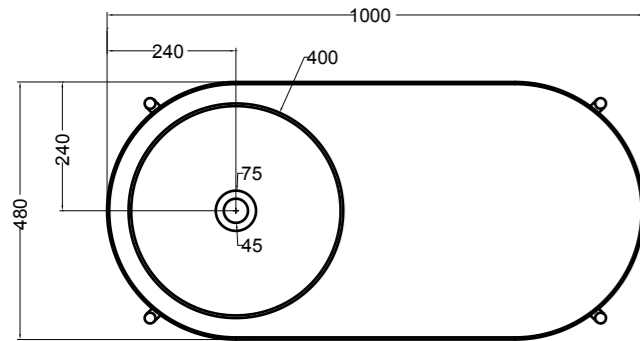

200M madia ovale_oval sideboard
 200R ripiano_shelf
 200S4507 struttura per madia ovale h 45 cm_frame for oval sideboard h 45 cm

VISTA FRONTALE
FRONT VIEW

VISTA LATERALE
SIDE VIEW

200M madia ovale_oval sideboard
 200R ripiano_shelf
 200S7607 struttura per madia ovale h 76 cm_frame for oval sideboard h 76 cm