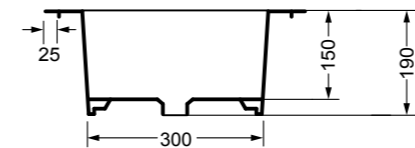

32135 lavabo rotondo piano Ø 55 cm_round flat basin Ø 55 cm

32134 lavabo quadrato 55x55 cm_square basin 55x55 cm