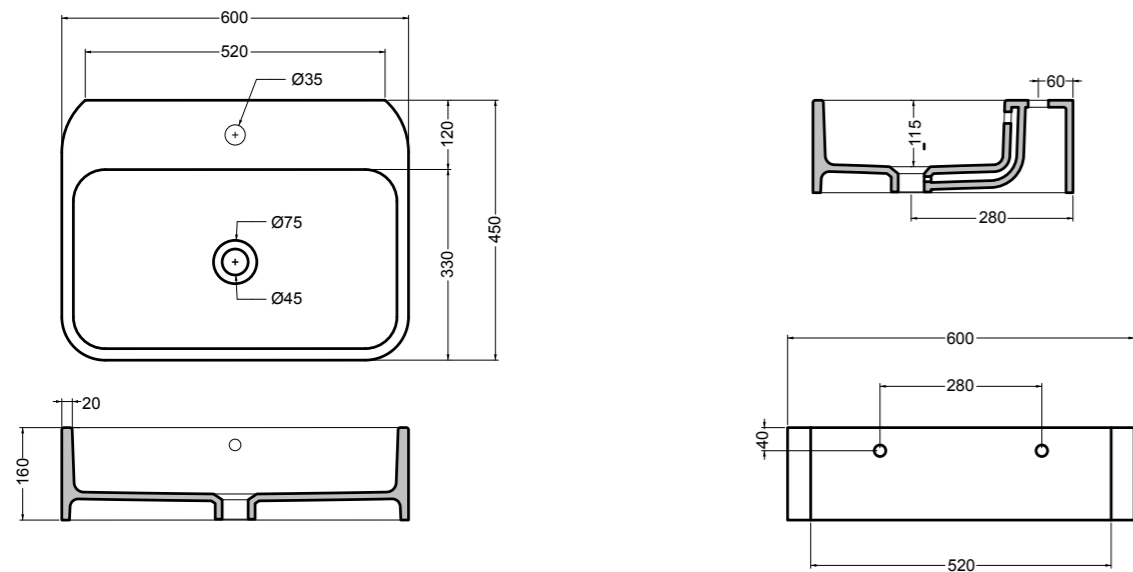

86220 lavabo appoggio/sospeso 60x45 cm_counter-top/wall-hung basin 60x45 cm