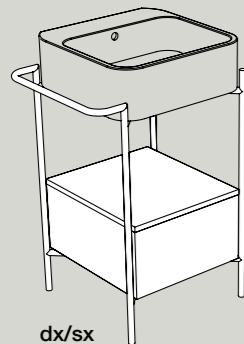

Complementi per lavabi COSA_Furnishings for COSA basin

misure comprensive di lavabo_measures including basin

S864807 struttura_frame
MSC420 cassetto_drawer
58x48xh90 cm

dx/sx

Colori acciaio inox . Inox colors

07
Nero matt
Black matt