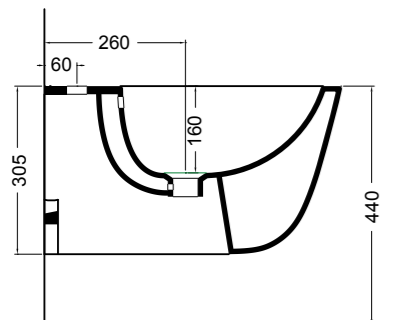

Raccordo a parete
Art. AF0011
Wall connection
Art. AF0011

88020 bidet sospeso_wall hung bidet