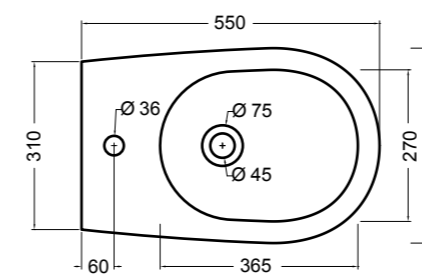

88022 bidet a terra_BTW bidet