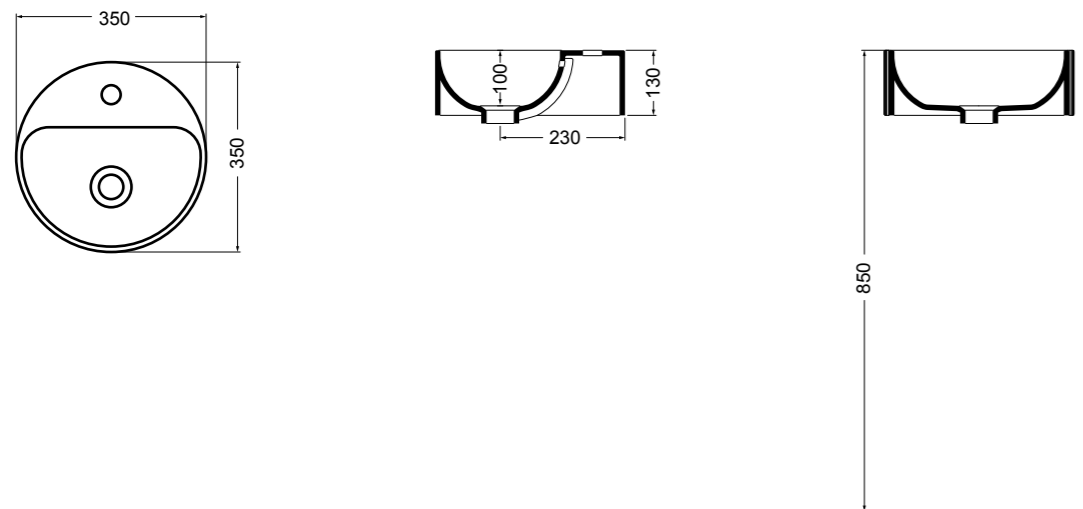

WS109 NORMAL lavabo sospeso, incasso e da appoggio 100 cm_NORMAL wall hung, inset and counter-top basin 100 cm