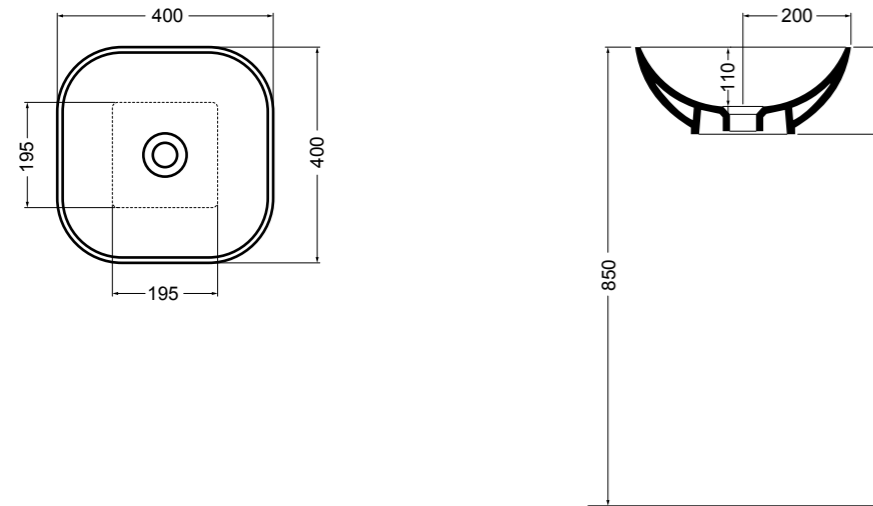

15081 CIOTOLA lavabo da appoggio 50 cm_CIOTOLA counter-top basin 50 cm