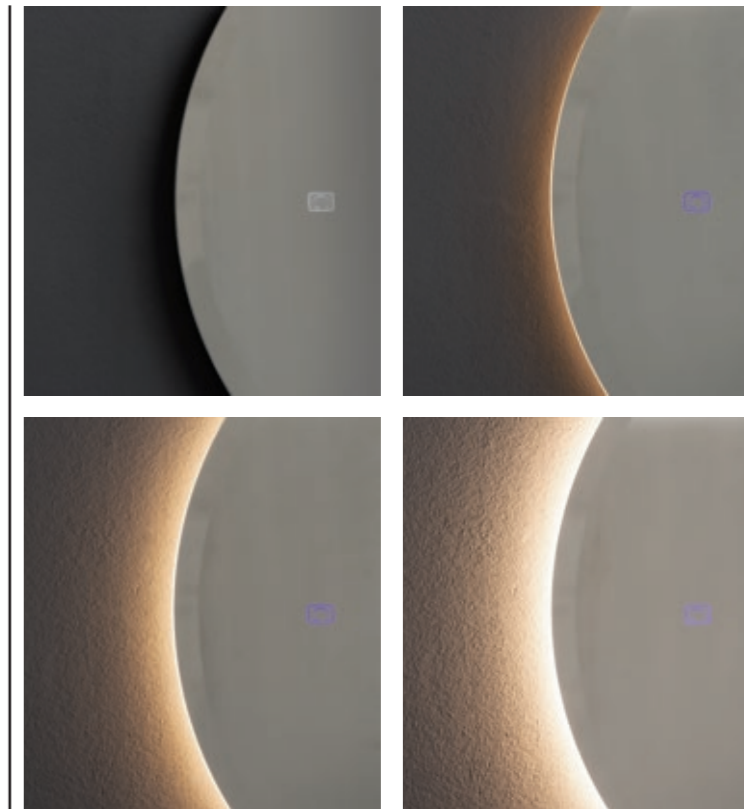

LEVIAN Ø 80

IT. Specchio bisellato retroilluminato con sensor touch per accensione LED (2700K).
EN. Backlit bevelled mirror with sensor touch for LED switching on (2700K).

LOBBY 95x50

IT. Specchio bisellato retroilluminato con sensor touch per accensione LED (2700K).
EN. Backlit bevelled mirror with sensor touch for LED switching on (2700K).