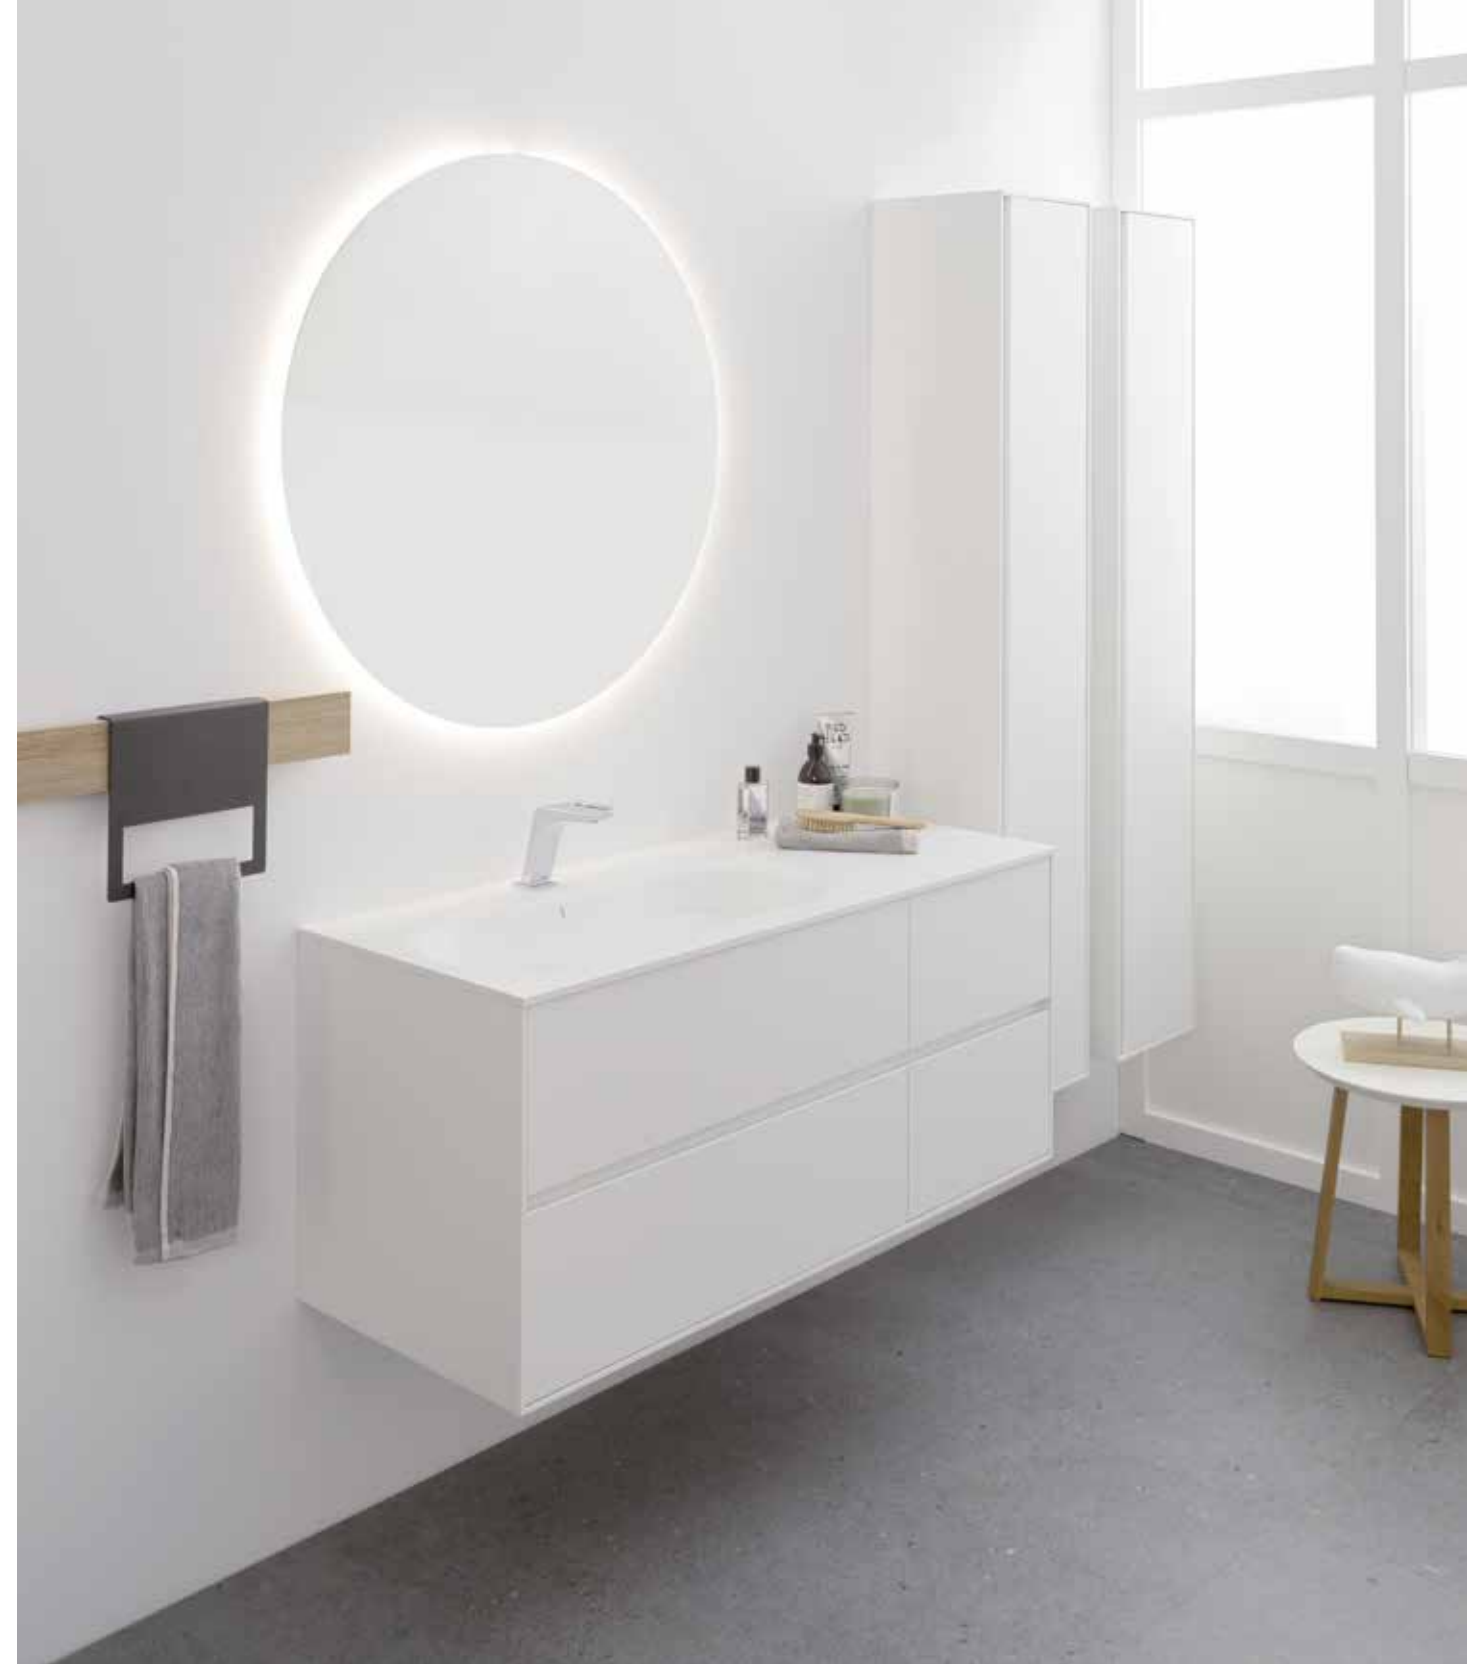

up blanco snow