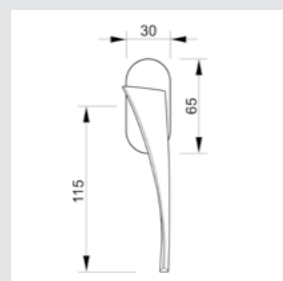

**0WC068.6MM.45**  
Privacy button  
54x54

ON6802.000.22

Door pull handle on roses  
54x199 - Individual sale (1unit)

OM1304.000.45

Door pull handle on plate  
50x265 - Individual sale (1unit)

OV0753.D00.22

Window handle  
30x65 - Individual sale (1unit)

OA4752.000.\*\*  
Door handle on plate

OR6452.000.\*\*  
Door handle on roses

OM4704.000.\*\*  
Door pull handle on plate  
- Individual sale -

OWC067.6MM.\*\*  
Privacy button

OA2754.000.\*\*  
Door handle on plate

OR6454.000.\*\*  
Door handle on roses

ON6403.000.\*\*  
Door pull handle on roses  
- Individual sale -

For right hand - OV0752.D00.\*\*  
For left hand - OV0752.Z00.\*\*  
Window handle - Individual sale