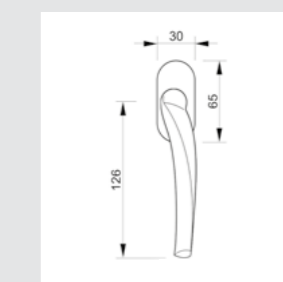

For right hand - OV0753.D00.**
For left hand - OV0753.Z00.**
Window handle - Individual sale