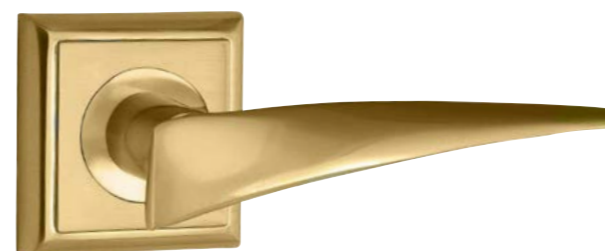

# Domo

COLLECTION

New jewelry hardware line with architectural character.

Inspired by the geometry of the most urban buildings in big cities, this new collection embodies architectural aesthetics through 4 designs with different curvature, linearity and character.

# DOMO

Icon

0A4752.000.22  
Door handle on plate  
49x267 - Set (2 units)

0R6452.000.22  
Door handle on roses  
60x60 - Set (2 units)

0EY064.000.22  
Keyhole escutcheon  
60x60 - Individual sale

0WC064.6MM.22  
Privacy button  
60x60