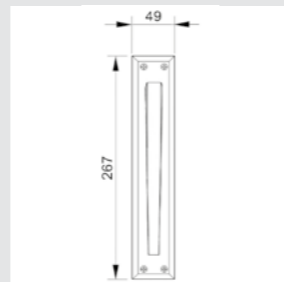

Window handle  
30x65 - Individual sale (1unit)

OA4752.000.\*\*  
Door handle on plate

OR6452.000.\*\*  
Door handle on roses

OM4704.000.\*\*  
Door pull handle on plate  
- Individual sale -

OWC067.6MM.\*\*  
Privacy button