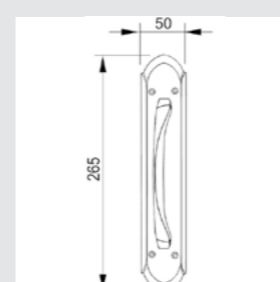

OM1304.000.**
Door pull handle on plate
- Individual sale -