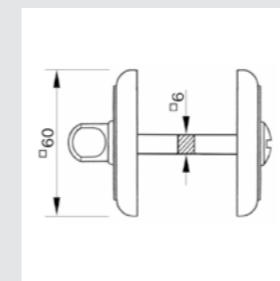

OWC064.6MM.**
Privacy button