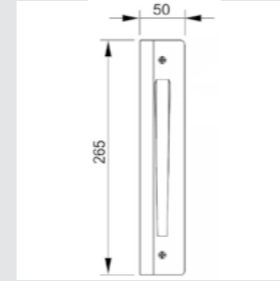

OM2702.000.**
Door pull handle on plate
- Individual sale -