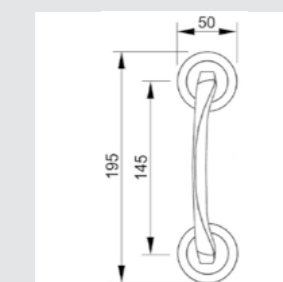

OA2251.000.\*\*  
Door handle on plate

OR6751.000.\*\*  
Door handle on roses

OWC064.6MM.\*\*  
Privacy button

OA1353.000.\*\*  
Door handle on plate

OR6853.000.\*\*  
Door handle on roses

OM2304.000.\*\*  
Door pull handle on plate  
- Individual sale -