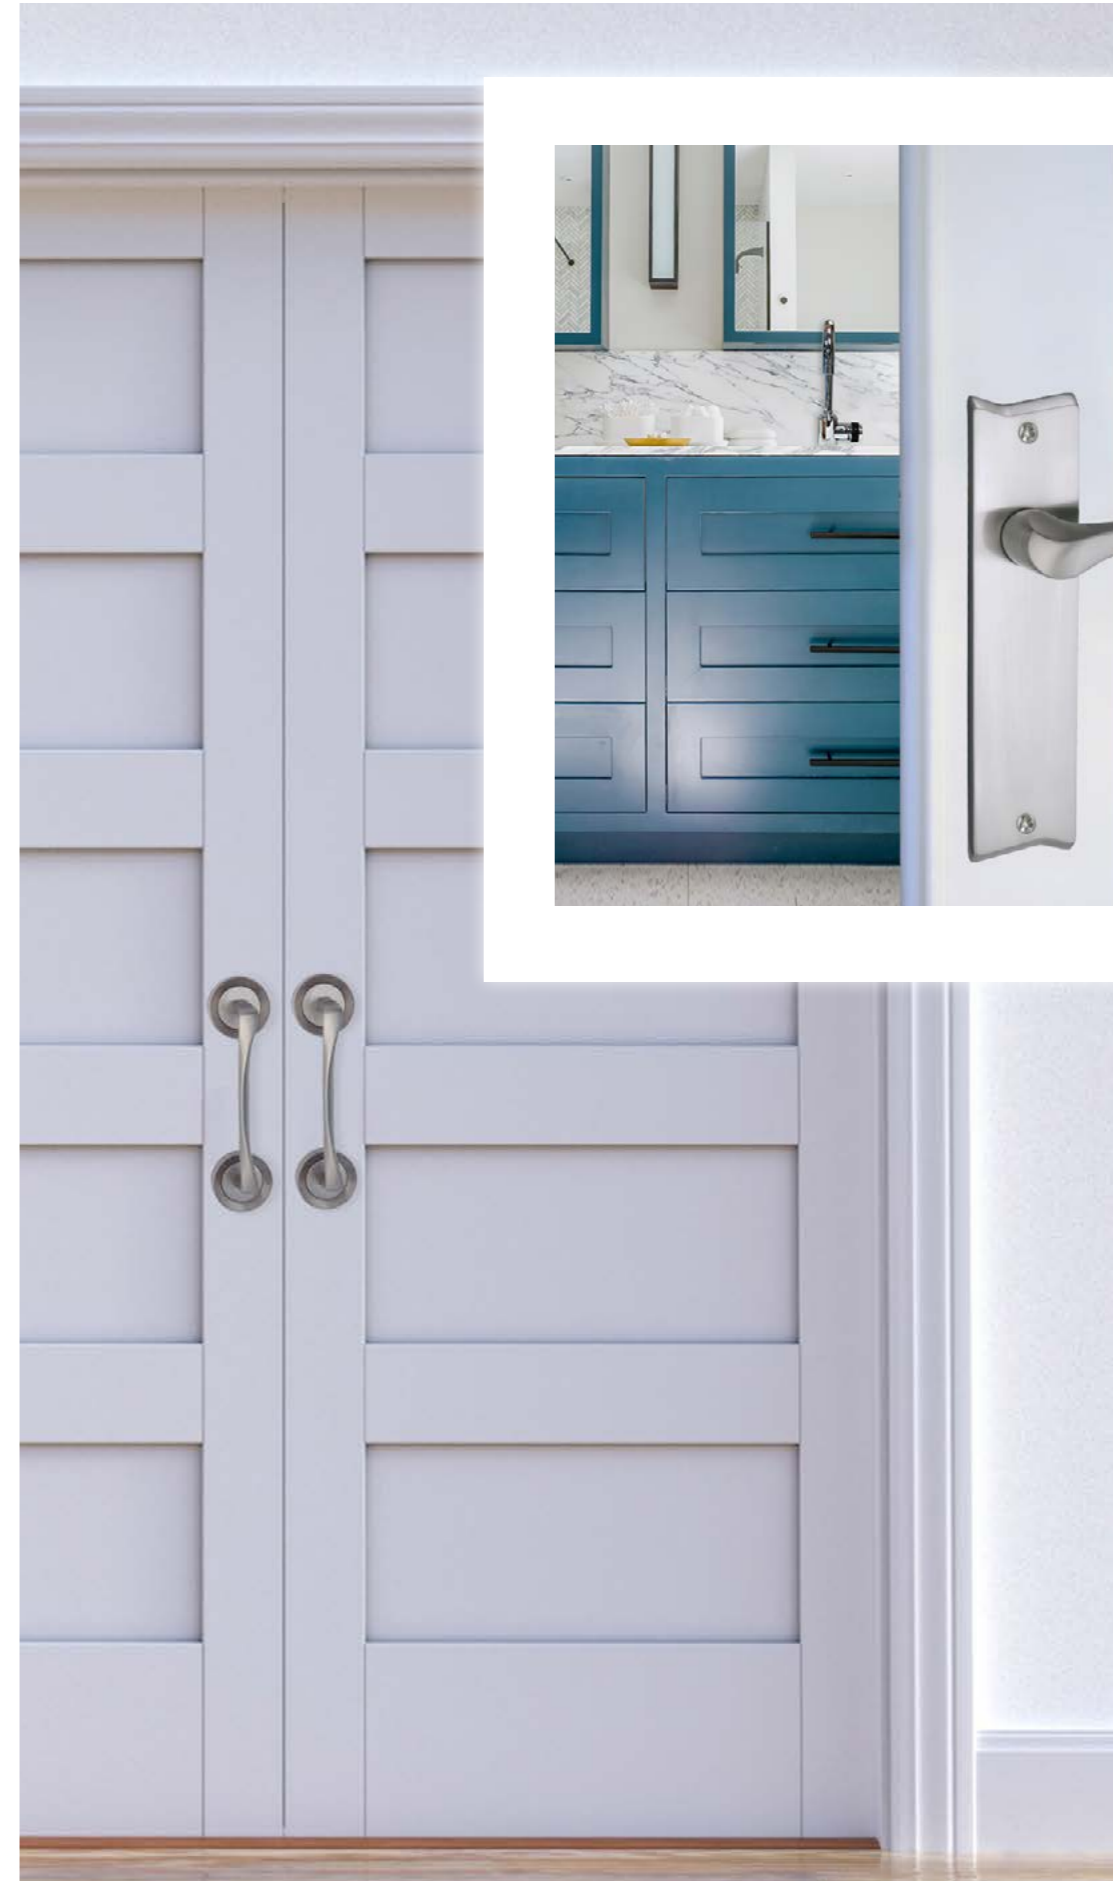

0N6704.000.45

Door pull handle on roses
50x195 - Individual sale (1unit)

0M2304.000.45

Door pull handle on plate
47x260 - Individual sale (1unit)

0V0751.D00.01

Window handle
30x65 + Individual sale (1unit)