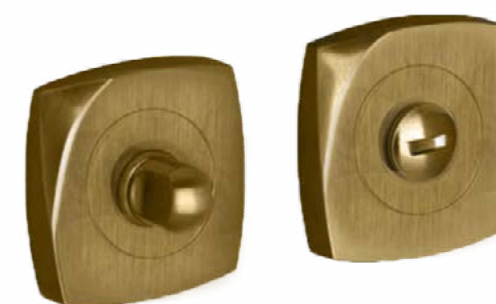

# DOMO

Arco

**0A1353.000.45**  
Door handle on large plate  
50x265 - Set (2 units)

**0R6853.000.45**  
Door handle on roses  
54x54 - Set (2 units)

**0EY068.000.45**  
Keyhole escutcheon  
54x54 - Individual sale

**0WC068.6MM.45**  
Privacy button  
54x54

ON6802.000.22

Door pull handle on roses  
54x199 - Individual sale (1unit)

OM1304.000.45

Door pull handle on plate  
50x265 - Individual sale (1unit)

OV0753.D00.22