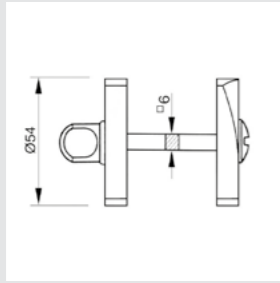

0WC068.6MM.**
Privacy button

DO YOU WANT TO ORDER OUR WINDOW HANDLES?

You should keep this in consideration:

One of these two accessories for window handles must be included for installation. If you do not have a mechanism, you will need 016010.OAR.99. If you have a mechanism, you will need 016009.OAR.99 to attach the oval rosette.