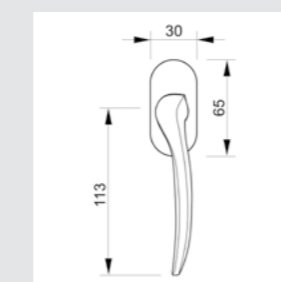

For right hand - OV0751.D00.**
For left hand - OV0751.Z00.**
Window handle - Individual sale