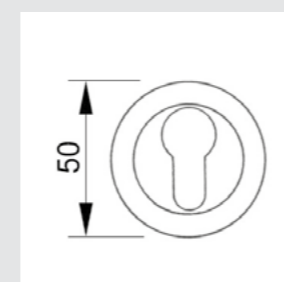

OEY067.000.**
Keyhole escutcheon
- Individual sale -