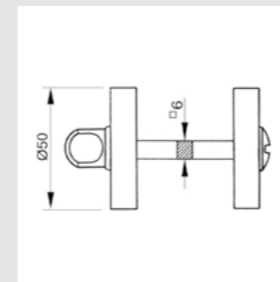

Window handle  
30x65 - Individual sale (1unit)

OA4752.000.\*\*  
Door handle on plate

OR6452.000.\*\*  
Door handle on roses

OM4704.000.\*\*  
Door pull handle on plate  
- Individual sale -

OWC067.6MM.\*\*  
Privacy button