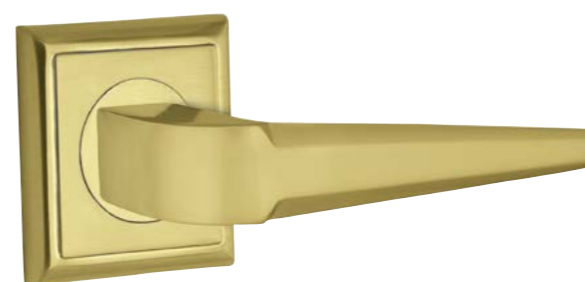

# DOMO

Geo

**0A2754.000.22**  
Door handle on large plate  
50x265 - Set (2 units)

**0R6454.000.22**  
Door handle on roses  
60x60 - Set (2 units)

**0EY064.000.22**  
Keyhole escutcheon  
60x60 - Individual sale