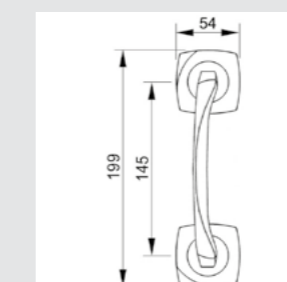

ON6802.000.**
Door pull handle on roses
- Individual sale -