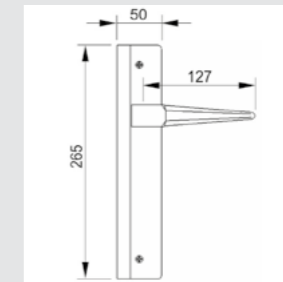

**0WC068.6MM.45**  
Privacy button  
54x54

ON6802.000.22

Door pull handle on roses  
54x199 - Individual sale (1unit)

OM1304.000.45

Door pull handle on plate  
50x265 - Individual sale (1unit)

OV0753.D00.22

Window handle  
30x65 - Individual sale (1unit)

OA4752.000.\*\*  
Door handle on plate

OR6452.000.\*\*  
Door handle on roses

OM4704.000.\*\*  
Door pull handle on plate  
- Individual sale -

OWC067.6MM.\*\*  
Privacy button