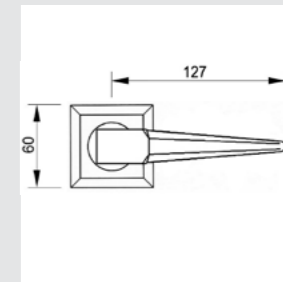

OR6454.000.**
Door handle on roses