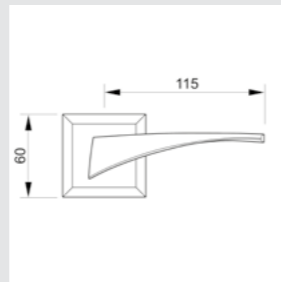

OR6452.000.**
Door handle on roses