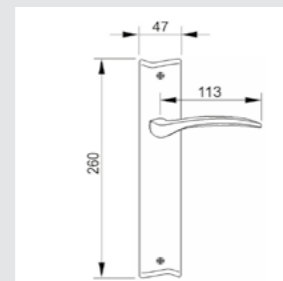

OA2351.000.**
Door handle on large plate