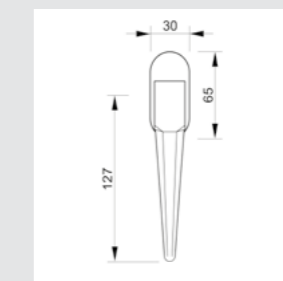

OEY064.000.\*\*  
Keyhole escutcheon  
- Individual sale -

OWC064.6MM.\*\*  
Privacy button

OM2702.000.\*\*  
Door pull handle on plate  
- Individual sale -

ON6403.000.\*\*  
Door pull handle on roses  
- Individual sale -