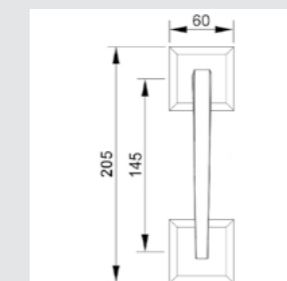

ON6403.000.**
Door pull handle on roses
- Individual sale -