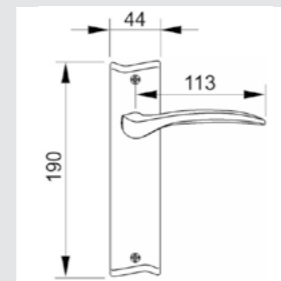

OA2251.000.**
Door handle on plate