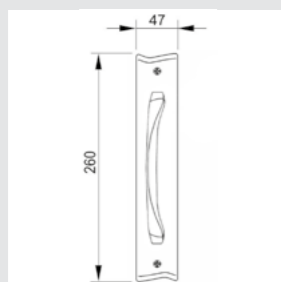

OA2251.000.\*\*  
Door handle on plate

OR6751.000.\*\*  
Door handle on roses

OWC064.6MM.\*\*  
Privacy button

OA1353.000.\*\*  
Door handle on plate

OR6853.000.\*\*  
Door handle on roses

OM2304.000.\*\*  
Door pull handle on plate  
- Individual sale -