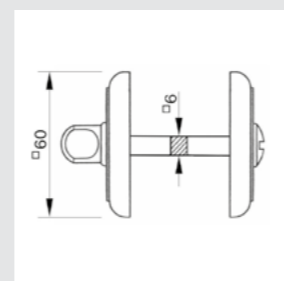

OWC064.6MM.**
Privacy button