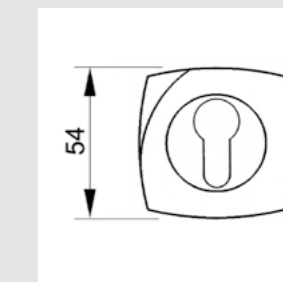

For right hand - OV0753.D00.**
For left hand - OV0753.Z00.**
Window handle - Individual sale

OEY068.000.**
Keyhole escutcheon
- Individual sale -