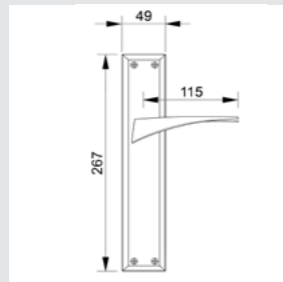

**0WC068.6MM.45**  
Privacy button  
54x54

ON6802.000.22

Door pull handle on roses  
54x199 - Individual sale (1unit)

OM1304.000.45

Door pull handle on plate  
50x265 - Individual sale (1unit)

OV0753.D00.22

Window handle  
30x65 - Individual sale (1unit)

OA4752.000.\*\*  
Door handle on plate

OR6452.000.\*\*  
Door handle on roses

OM4704.000.\*\*  
Door pull handle on plate  
- Individual sale -

OWC067.6MM.\*\*  
Privacy button