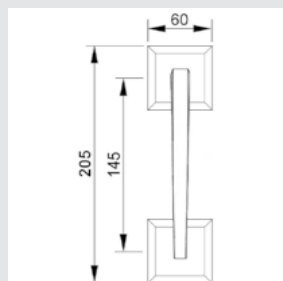

ON6403.000.**
Door pull handle on roses
- Individual sale -