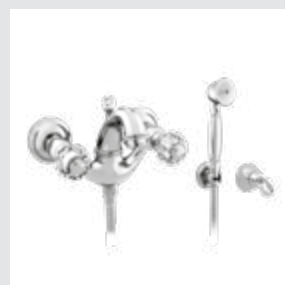

038118.000.**
Bath and shower mixer with hand shower and Swarovski Crystals