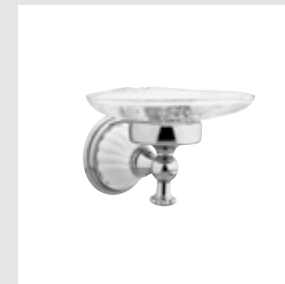

Towel bar 600 mm with porcelain

- ☐ 233578.0000.**
- ☒ 233578.N000.**