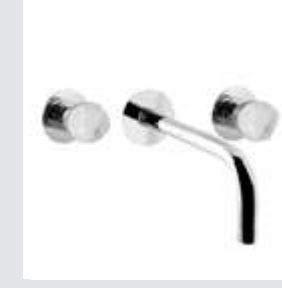

072233.QZ0.**
072233.QZP.**
Three hole wall basin mixer with
quartz stone