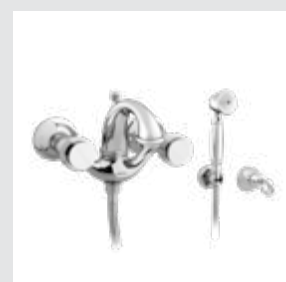

037018.000.**
Bath and shower mixer with hand shower