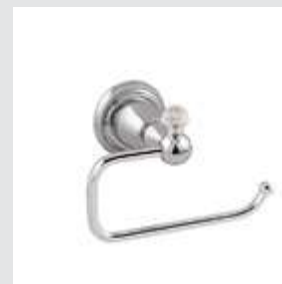

072272.QT0.**
072272.QTP.**

Towel rail 600mm with quartz stone

072275.QT0.**
072275.QTP.**

Robe hook with quartz stone

072277.QT0.**
072277.QTP.**

Toilet paper holder with quartz stone

072278.QT0.**
072278.QTP.**