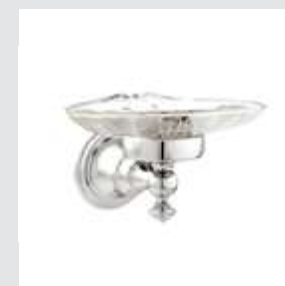

036078.000.**
Soap holder