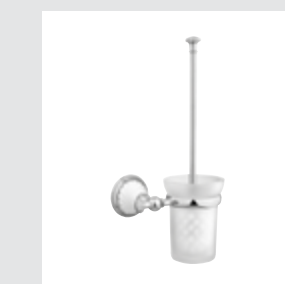

Robe hook with twisted porcelain

- ☐ 233584.SL00.**
- ☒ 233584.NSL0.**

Toilet brush holder with twisted porcelain