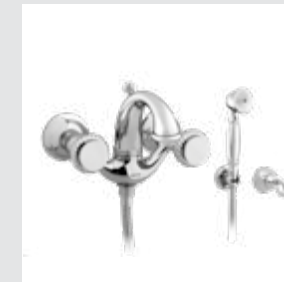

037418.000.**
Bath and shower mixer with hand shower