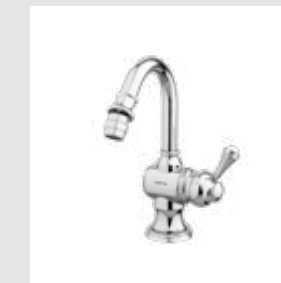

041078.000.**
Soap holder

041080.000.**
Wall toothbrush holder

041205.000.**
One hole basin mixer with Swarovski Crystals

041222.000.**
Three holes bidet set with Swarovski Crystals

041223.000.**
Single lever bidet mixer with Swarovski Crystals