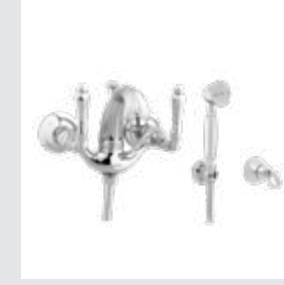

Artica porcelain handle design with twisted porcelain

Artica knob
design #1

Page 82

033401.C00.**
Three hole basin set

033403.C00.**
Basin mixer with joystick

033433.C00.**
Two hole wall basin mixer

033018.A00.**
Bath and shower mixer with
hand shower