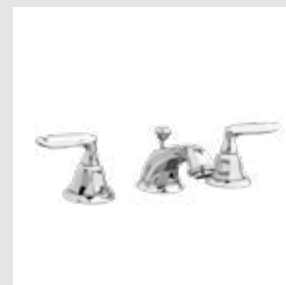

038205.A00.00

038103.N00.00

038218.A00.00

Indica handle

Page 60

038001.K00.**
Three holes basin set

038003.000.**
Single lever basin mixer with joystick

038023.000.**
Single lever bidet mixer with joystick