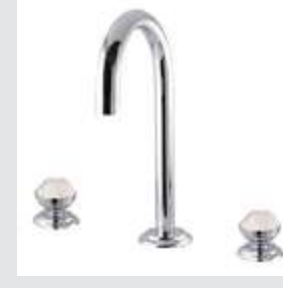

Magma Roc knob
Quartz Stone

072201.QZ0.**
072201.QZP.**
Three holes basin set with
quartz stone