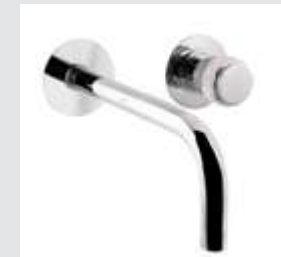

271021.PP0.**
Three hole bidet mixer with handle - Mobile aerator

271016.PP0.**
Five hole bath set with handle

271019.P00.**
Shower mixer with handle

071403.H00.**
071403.HN0.**
071403.HC0.**
Single lever basin mixer with Swarovski crystals