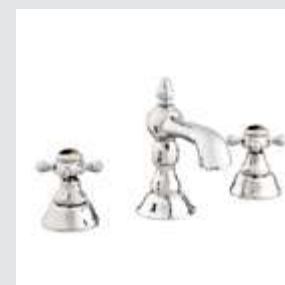

● 035001.TG0.**
Three hole basin mixer with tiger's eye stone