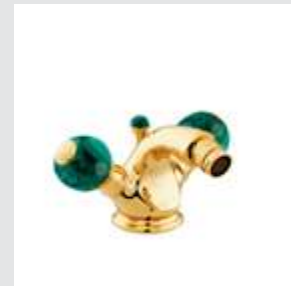

● 036125.ML0.00
One hole bidet with malachite stone