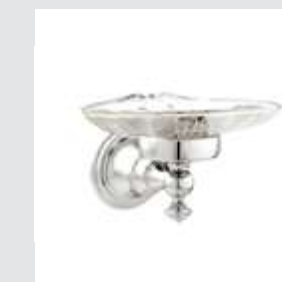

036078.000.**
Soap holder