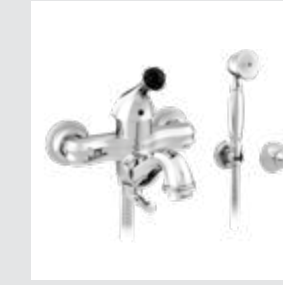

058072.000.**
Towel bar 600 mm

● 058622.FN0.**
○ 058622.F00.**
Three hole bidet set with Swarovski Crystals

● 058223.FN0.**
○ 058223.F00.**
Single lever bidet mixer with Swarovski Crystals

● 058616.FN0.**
○ 058616.F00.**
Five hole bath set with hand shower and Swarovski Crystals