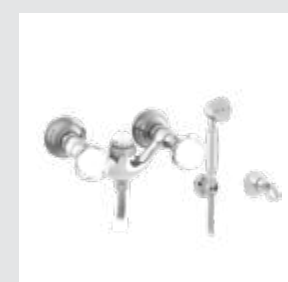

○ 033219.S00.**
● 033219.NS0.**
Shower mixer with hand shower and Swarovski Crystals