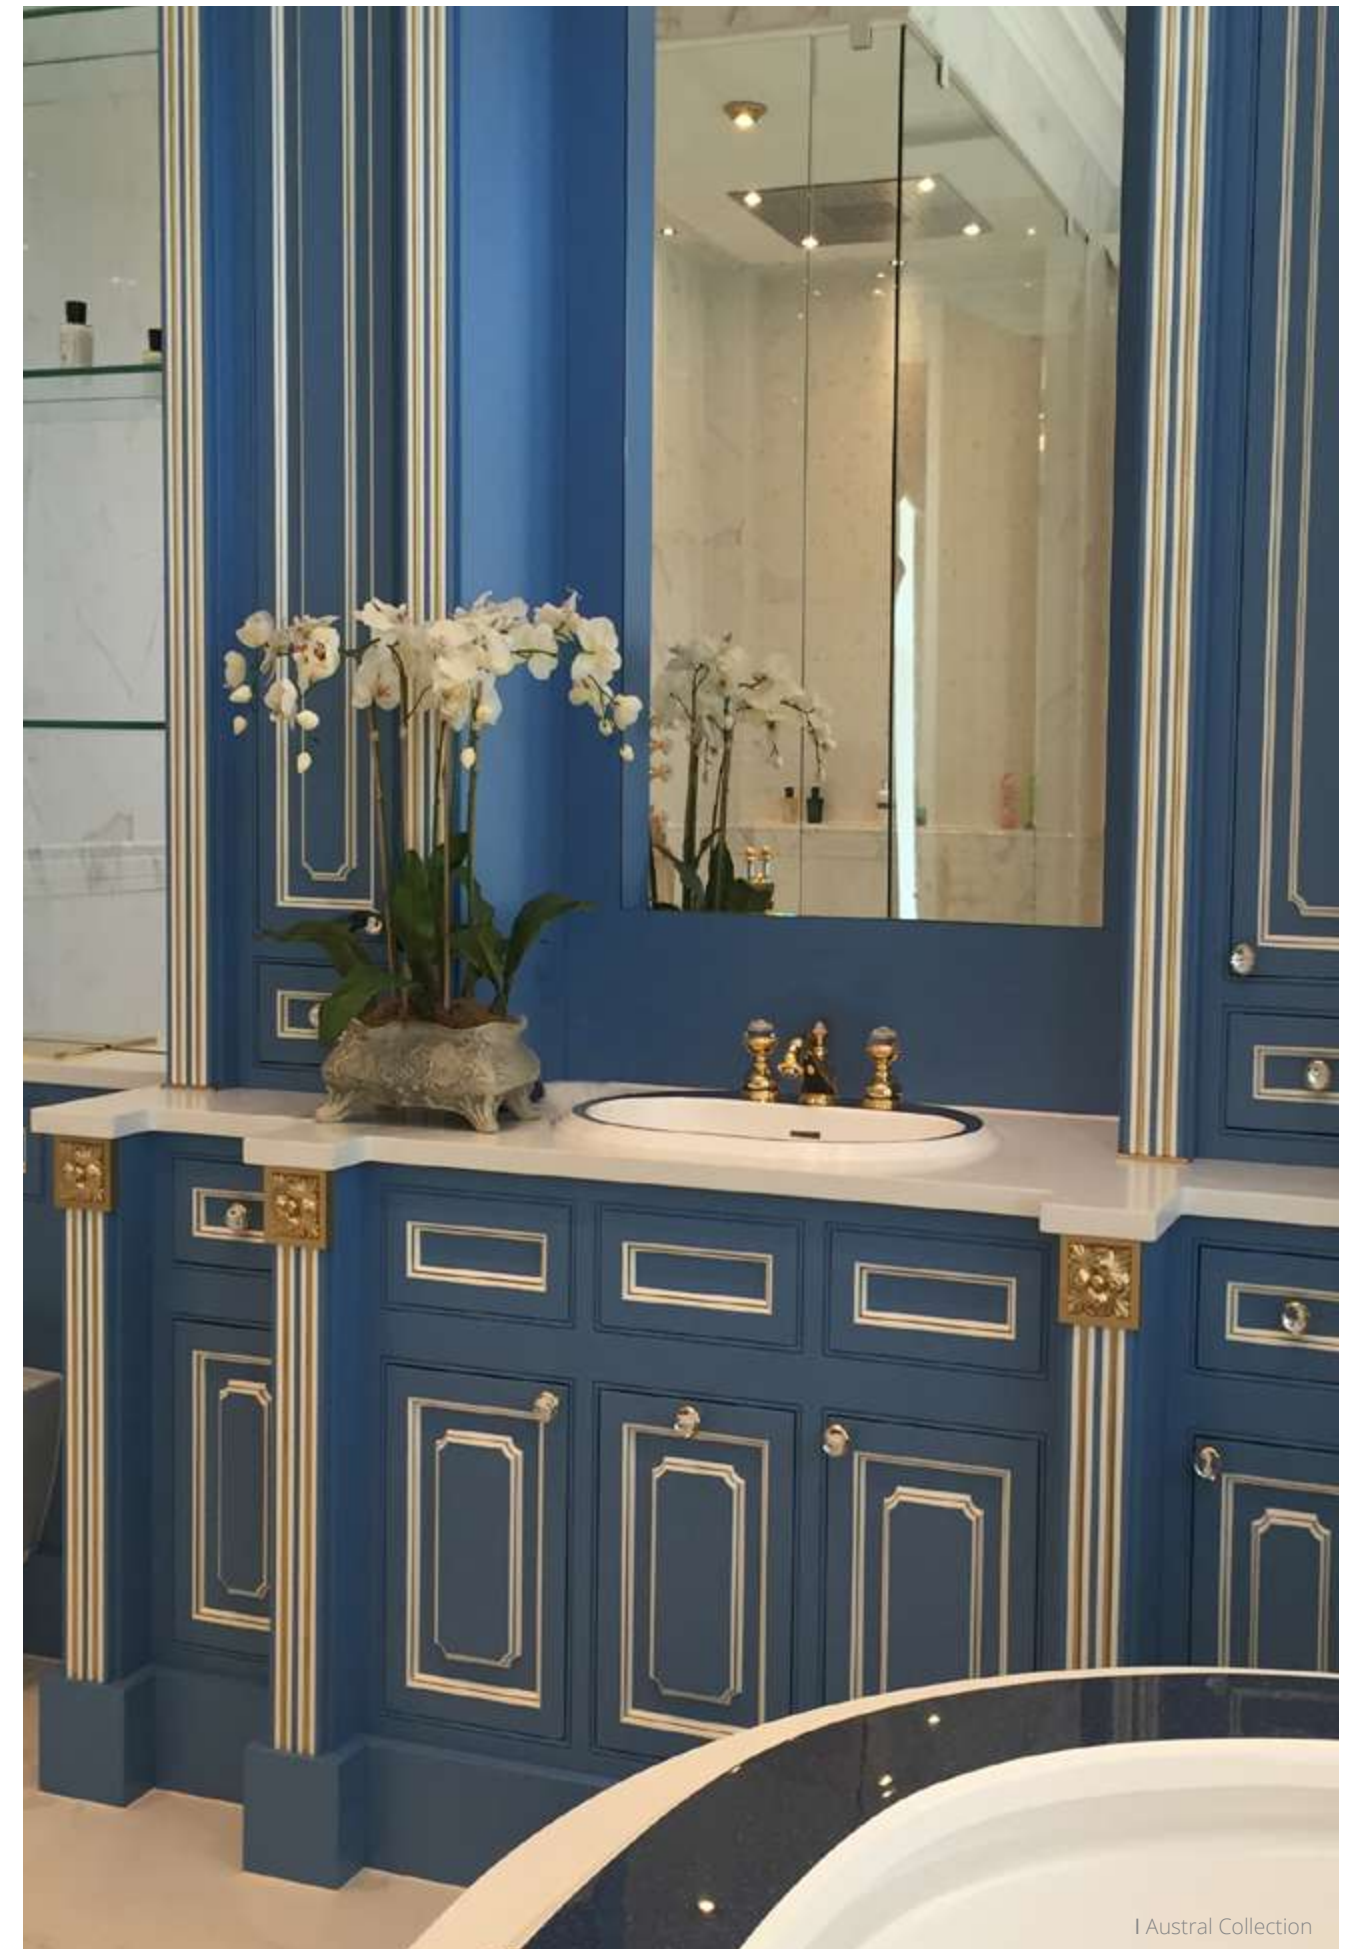

I Austral Collection