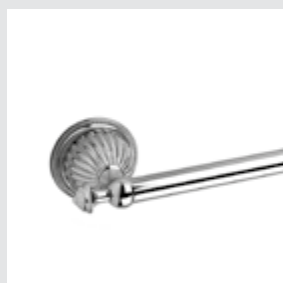

Regency Accessories

033072.APT.**
Towel bar 600 mm

033073.APT.**
Towel ring

033075.APT.**
Robe hook

MATERIALS

Brass

Bohemia crystal style

** RECOMMENDED FINISHES