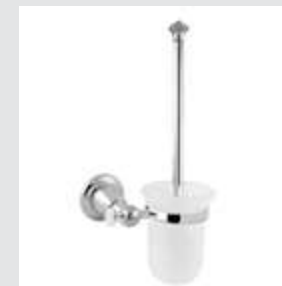

072086.000.**
Wall soap dispenser

072084.000.**
Toilet brush holder

072085.000.**
Spare toilet paper holder

072286.QZ0.**
072286.QZP.**
Wall soap dispenser with
quartz stone

072280.QZ0.**
072280.QZP.**
Wall toothbrush holder with
quartz stone