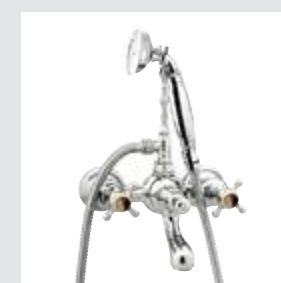

● 035018.TG0.**
Bath and shower mixer with hand shower and tiger's eye stone