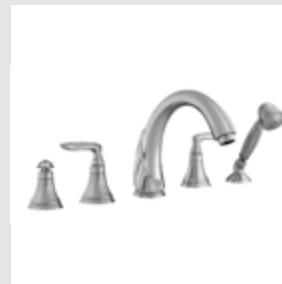

058016.000.**
Five hole bath set with hand shower