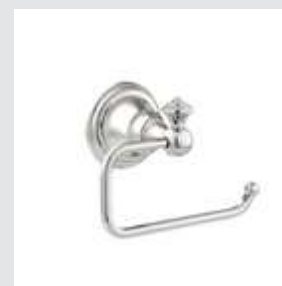

036077.000.**
Toilet roll holder