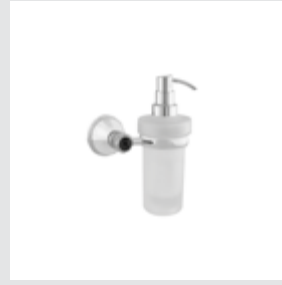

● 058286.N00.**
○ 058286.000.**
Wall soap dispenser with Swarovski Crystal