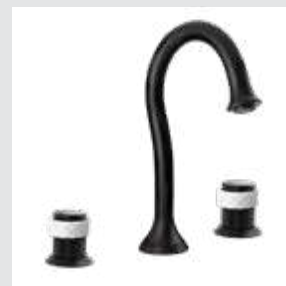

065501.000.84
065501.N00.84

Three hole basin set
with porcelain