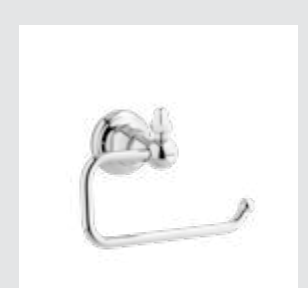

035072.000.**
Towel bar 600 mm

035073.000.**
Towel ring

035077.000.**
Toilet paper holder

035075.000.**
Robe hook

035078.000.**
Soap holder

035080.000.**
Wall toothbrush holder

035086.000.**
Wall soap dispenser