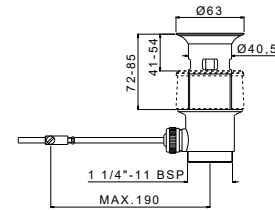

FLEXIBLE HOSES

HAND SHOWERS

WATER WASTE

Automatic water waste

035050.000.00
 .30
 .50
 .62
 .71

Click-clack water waste

035049.000.00
 .50

Automatic water waste for special furniture