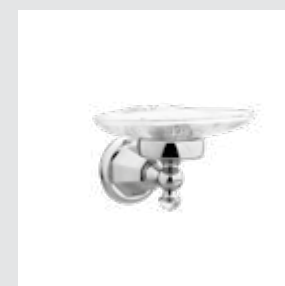

035616.D00.**
Five holes bath set with hand shower and Swarovski Crystals

038072.000.**
Towel bar 600 mm

038073.000.**
Towel ring

038075.000.**
Robe hook with

038078.000.**
Soap holder

Indica knob
Swarovski Crystals #2