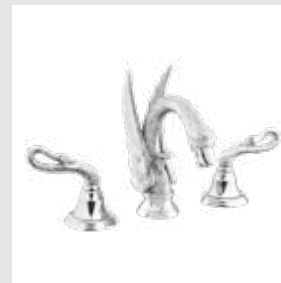

039042.000.**
Three hole basin set