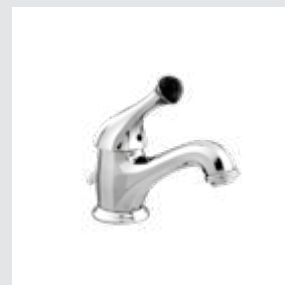

038103.000.**
Single lever basin mixer with joystick and Swarovski Crystals

038103.N00.**
Single lever basin mixer with joystick and black Swarovski Crystals

038105.000.**
One hole basin mixer with Swarovski Crystals