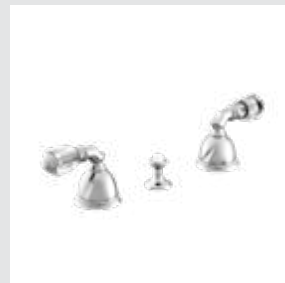

051622.A00.**
Three holes bidet set with Swarovski Crystals