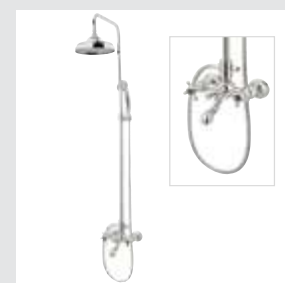

● 035018.CTG.**
Bath and shower mixer with column and tiger's eye stone