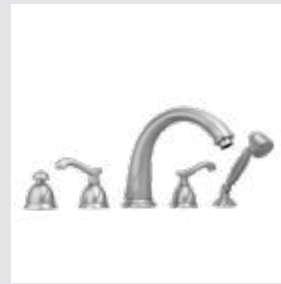

051016.000.**
Five hole bath set with hand shower