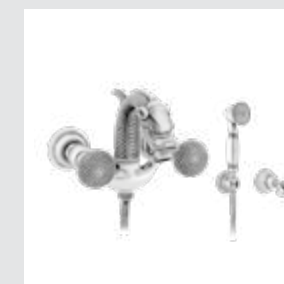

059418.A00.**
Bath and shower mixer with hand shower