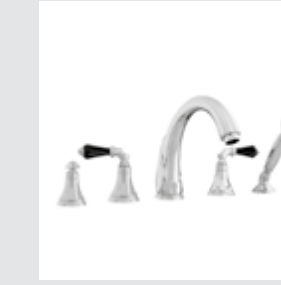

● 058616.FN0.**
○ 058616.F00.**
Five hole bath set with hand shower and Swarovski Crystals