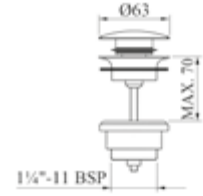

FLEXIBLE HOSES

HAND SHOWERS

WATER WASTE

Automatic water waste

035050.000.00
 .30
 .50
 .62
 .71

Click-clack water waste

035049.000.00
 .50

Automatic water waste for special furniture