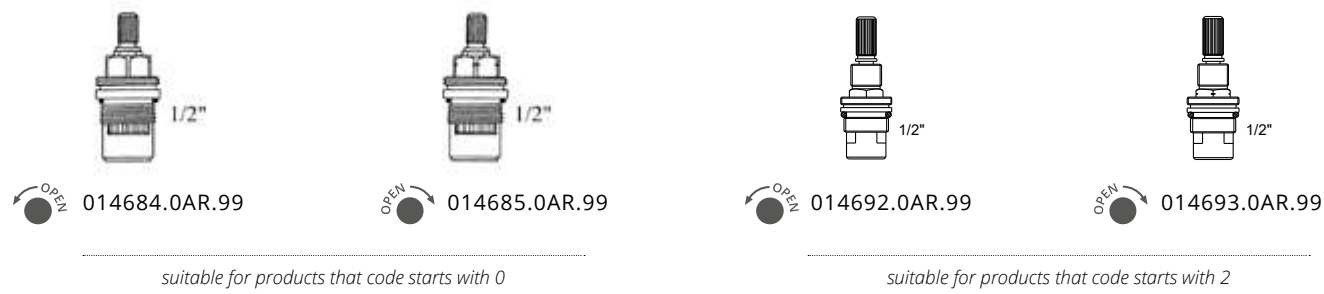

HEADWORKS for one hole, bath and shower mixer