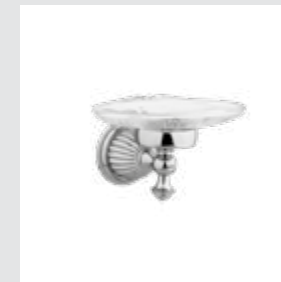

033078.APT.**
Soap holder