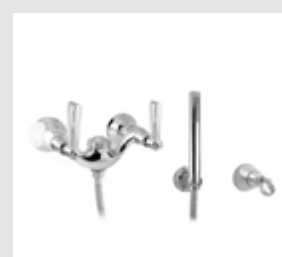

271019.P00.**
Shower mixer with handle