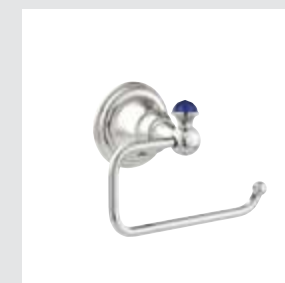

● 037101.LP0.50
Three hole basin mixer with lapis lazuli stone

● 037203.LP0.50
One hole basin mixer with joystick and lapis lazuli stone

● 037105.LP0.50
One hole basin mixer with lapis lazuli stone

● 036875.LP0.50
Robe hook with lapis lazuli stone