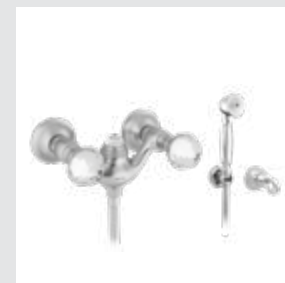

One hole bidet mixer with joystick and Swarovski Crystals

☉ 037219.CS0.**
● 037219.CSN.**