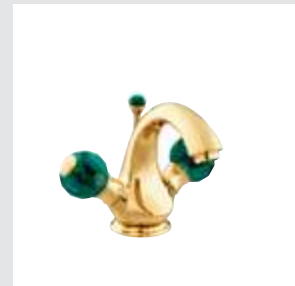

● 036105.ML0.00
One hole basin mixer with malachite stone