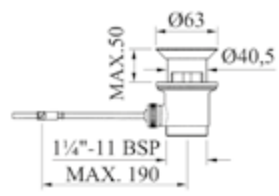

FLEXIBLE HOSES

HAND SHOWERS

WATER WASTE

Automatic water waste

035050.000.00
 .30
 .50
 .62
 .71

Click-clack water waste

035049.000.00
 .50

Automatic water waste for special furniture