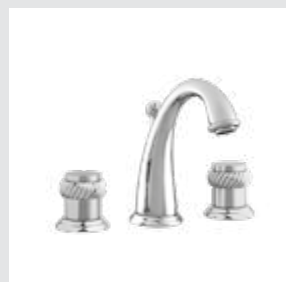

036078.000.**
Soap holder

036080.000.**
Wall toothbrush holder

036086.000.**
Wall soap dispenser

036077.000.**
Toilet roll holder

Pacifica knob
design #2

Page 30

037401.000.**
Three holes basin set

037405.000.**
One hole basin mixer