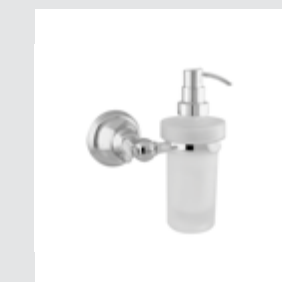

039451.000.**
Tall three hole basin set with
click-clack water waste

039443.000.**
Progressive single lever basin with
click-clack water waste

036078.000.**
Soap holder

036080.000.**
Wall toothbrush holder