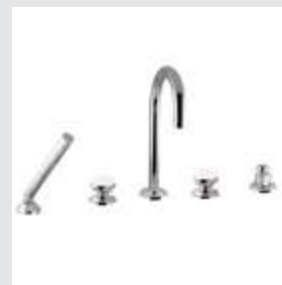

Three holes basin set with quartz stone

072233.QT0.**
072233.QTP.**

Three holes wall basin mixer with quartz stone

072221.QT0.**
072221.QTP.**

Three holes bidet set with quartz stone

072216.QT0.**
072216.QTP.**