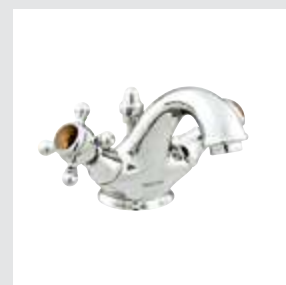

● 035005.TG0.**
One hole basin mixer with tiger's eye stone