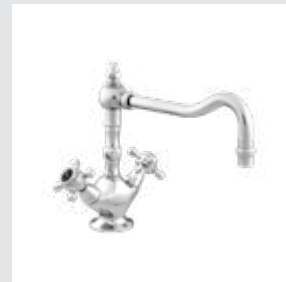

035030.N00.50

035030.TG0.50

035030.M00.30

035031.MN0.50

Kitchen handle designs

| RETRO KITCHEN

Page 306

○ 035030.000.**
Kitchen - Sink mixer with
white porcelain