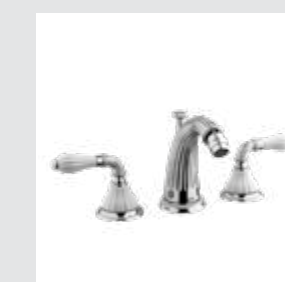

Artica Accessories
with crystal

○ 033272.000.**
● 033272.N00.**
Towel bar 600 mm with Swarovski Crystals

Artica porcelain handle
design #1

Page 86

○ 233501.0000.**
● 233501.N000.**
Three holes basin set with porcelain