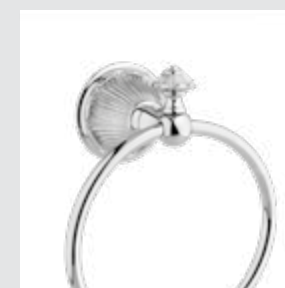

230073.A000.**
Towel ring

230075.A000.**
Robe hook

Page 161

230401.B050.**
Three hole basin set with
click-clack water waste

230416.B050.**
Five hole bath set with
hand shower

230072.B000.**
Towel bar 600 mm