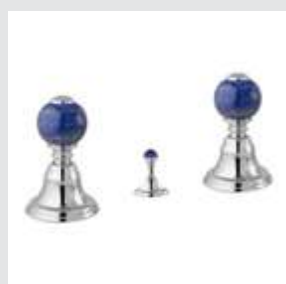

● 036877.LP0.50
Toilet roll holder with lapis lazuli stone

● 036884.LP0.50
Toilet brush holder with lapis lazuli stone

● 036885.LP0.50
Spare toilet roll holder with lapis lazuli stone

● 037125.LP0.50
One hole bidet mixer with lapis lazuli stone