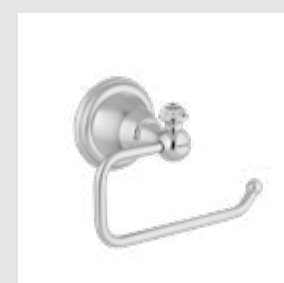

Towel ring with Swarovski Crystals

☉ 036277.000.**
● 036277.N00.**

Toilet paper holder with Swarovski Crystals