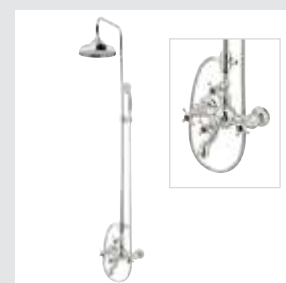

● 035021.TG0.**
One hole bidet mixer with tiger's eye stone

● 035022.BTG.**
Three holes bidet set with tiger's eye stone

● 035011.TG0.**
Bath and shower mixer with hand shower and tiger's eye stone

● 035016.TG0.**
Bath and shower mixer with hand shower and tiger's eye stone