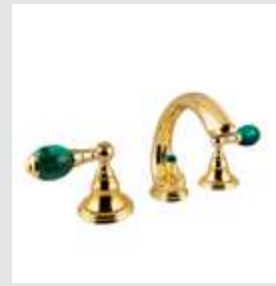

HYPNOTIC GEM

MALACHITE GEM

Malachite is a gem with attractive light and dark green tones.

This semi-precious stone is considered a protective stone and is widely used in jewelry.

Extracted from some of the most important deposits in the world, its precious green colour combined with 24K gold makes it irresistible to the beholder. This makes the faucets and bath accessories of this collection an unique and exclusive jewel for the bathroom.

036801.ML0.00

025743.ML0.00
Cabinet knob Ø27mm

Atlantica Precious handle design

036872.ML0.01

036105.ML0.00

036816.ML0.00

Atlantica Precious
Malachite stone

Page 220