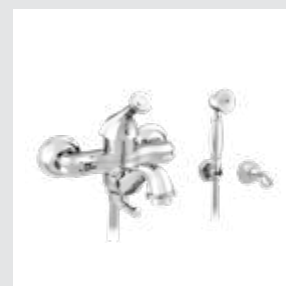

038012.000.**
Bath and shower mixer with hand shower