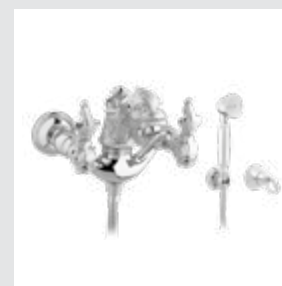

025744.000.**
Cabinet knob diameter 37mm with
Swarovski Crystal

Koi Carp handle
design #2

Page 139

039001.E00.**
Three holes basin set

039002.E00.**
Three holes basin set with
click-clack water waste

039018.000.**
Bath and shower mixer with
hand shower