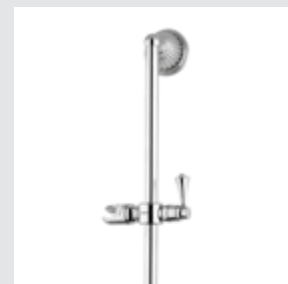

Artica knob
Swarovski Crystals

033024.000.**
Shower rail with sliding hook