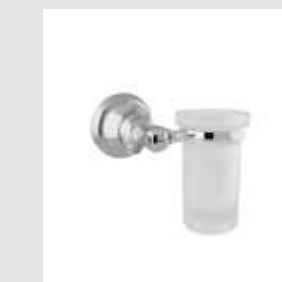

036080.000.**
Wall toothbrush holder