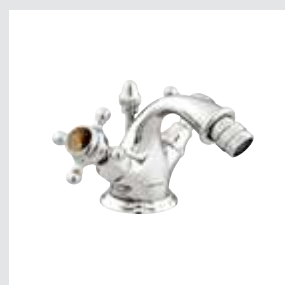

● 035020.TG0.**
One hole bidet mixer with tiger's eye stone