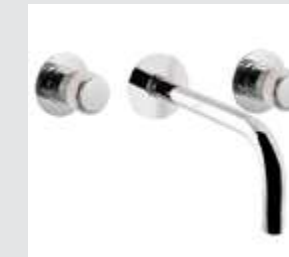

071433.H00.**
071433.HN0.**
071433.HC0.**
Three hole wall basin mixer with Swarovski crystals