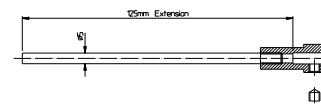

Waste extension rod

016083.0AR.50