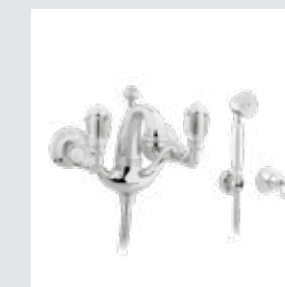

Austral accessories
without Swarovski

041072.000.**
Towel bar 600 mm

041079.000.**
Double towel bar 600 mm

041073.000.**
Towel ring

041618.A00.**
Bath and shower mixer with hand shower and Swarovski Crystals