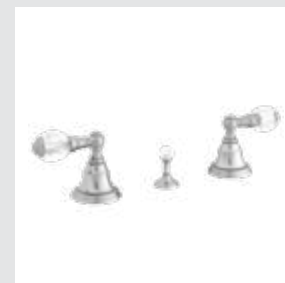

☉ 036286.000.**
☑ 036286.N00.**
Wall soap dispenser

Page 40

☉ 036601.000.**
☑ 036601.N00.**
Three holes basin set with Swarovski Crystals

☉ 036205.000.**
☑ 036205.N00.**
One hole basin mixer with Swarovski Crystals