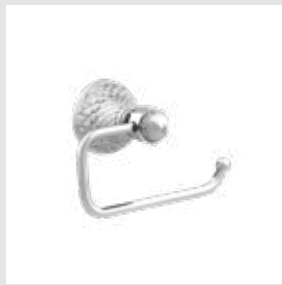

059077.000.**
Toilet paper holder