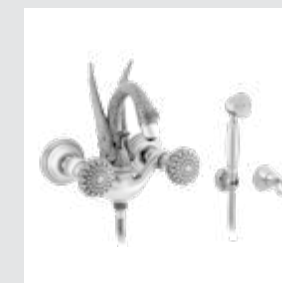

039458.000.**
Bath and shower mixer with
hand shower