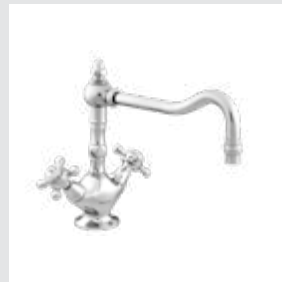

035030.N00.50

035030.TG0.50

035030.M00.30

035031.MN0.50

Kitchen handle designs

| RETRO KITCHEN

Page 306

○ 035030.000.**
Kitchen - Sink mixer with
white porcelain