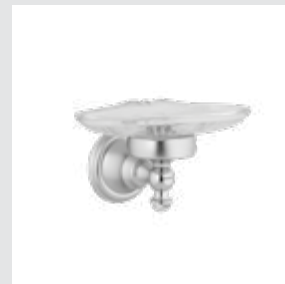

036273.000.**
Towel ring with Swarovski Crystals

036275.000.**
Robe hook with Swarovski Crystals

036277.000.**
Toilet paper holder with Swarovski Crystals

036278.000.**
Soap holder with Swarovski Crystals