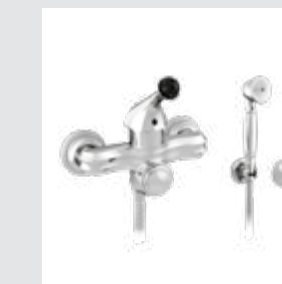

● 058112.N00.**
○ 058112.000.**
Bath and shower mixer with hand shower and Swarovski Crystals

058073.000.**
Towel ring

058075.000.**
Robe hook

058077.000.**
Toilet paper holder

058078.000.**
Soap holder

● 058113.N00.**
○ 058113.000.**
Shower mixer with hand shower and black Swarovski Crystals