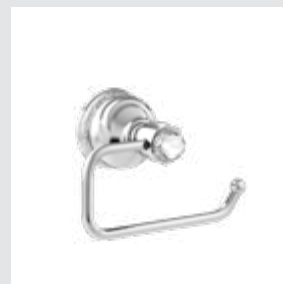

041072.S00.**
Towel bar 600 mm with Swarovski Crystals

041079.S00.**
Double towel bar 600 mm with Swarovski Crystals

041073.S00.**
Towel ring with Swarovski Crystals

041075.S00.**
Robe hook with Swarovski Crystals