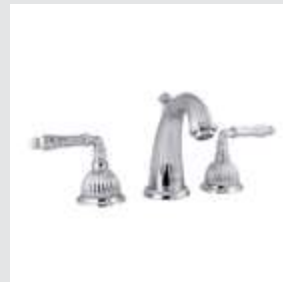

033001.APT.**
Three hole basin mixer