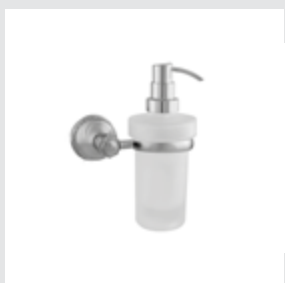

041086.000.**
Wall soap dispenser