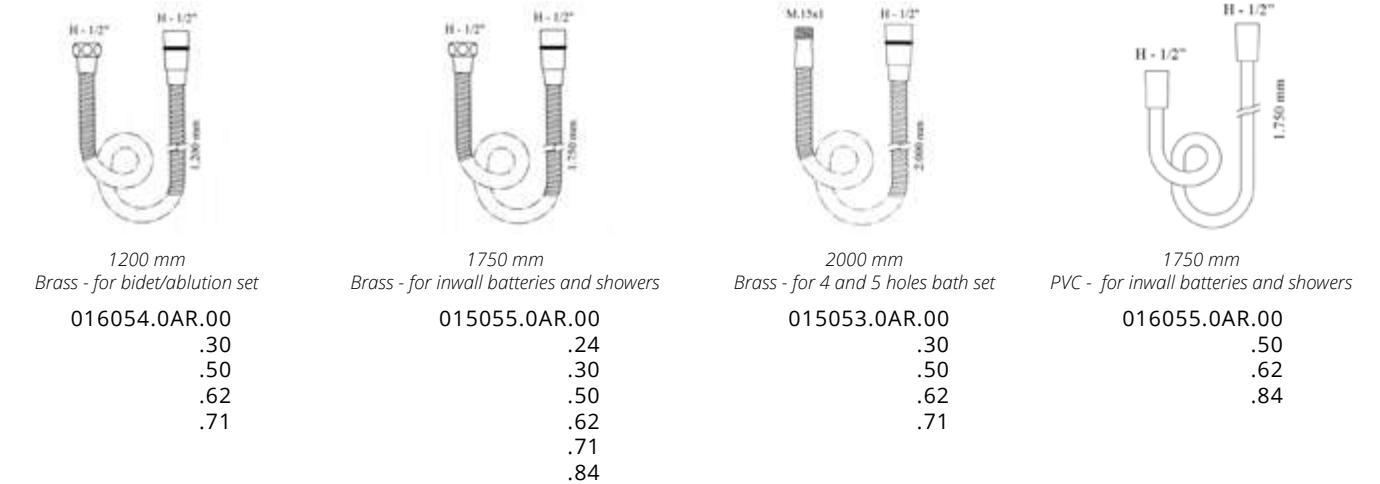

FLEXIBLE HOSES