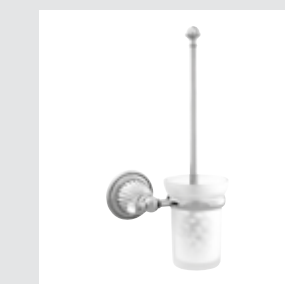

○ 033284.000.**
● 033284.N00.**
Toilet brush holder with Swarovski Crystals