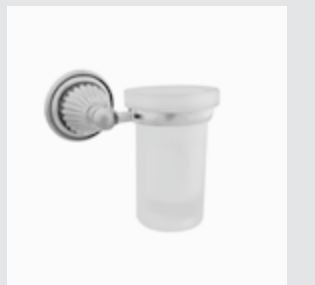

033016.A00.**
Five holes bath set with
hand shower

033073.000.**
Towel ring

033077.000.**
Toilet paper holder

033078.000.**
Soap holder

033080.000.**
Wall toothbrush holder

033086.000.**
Wall soap dispenser