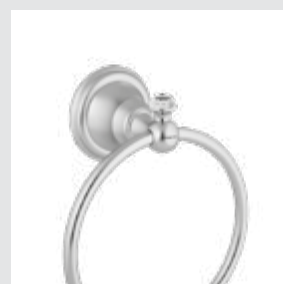

036273.000.**
Towel ring with Swarovski Crystals