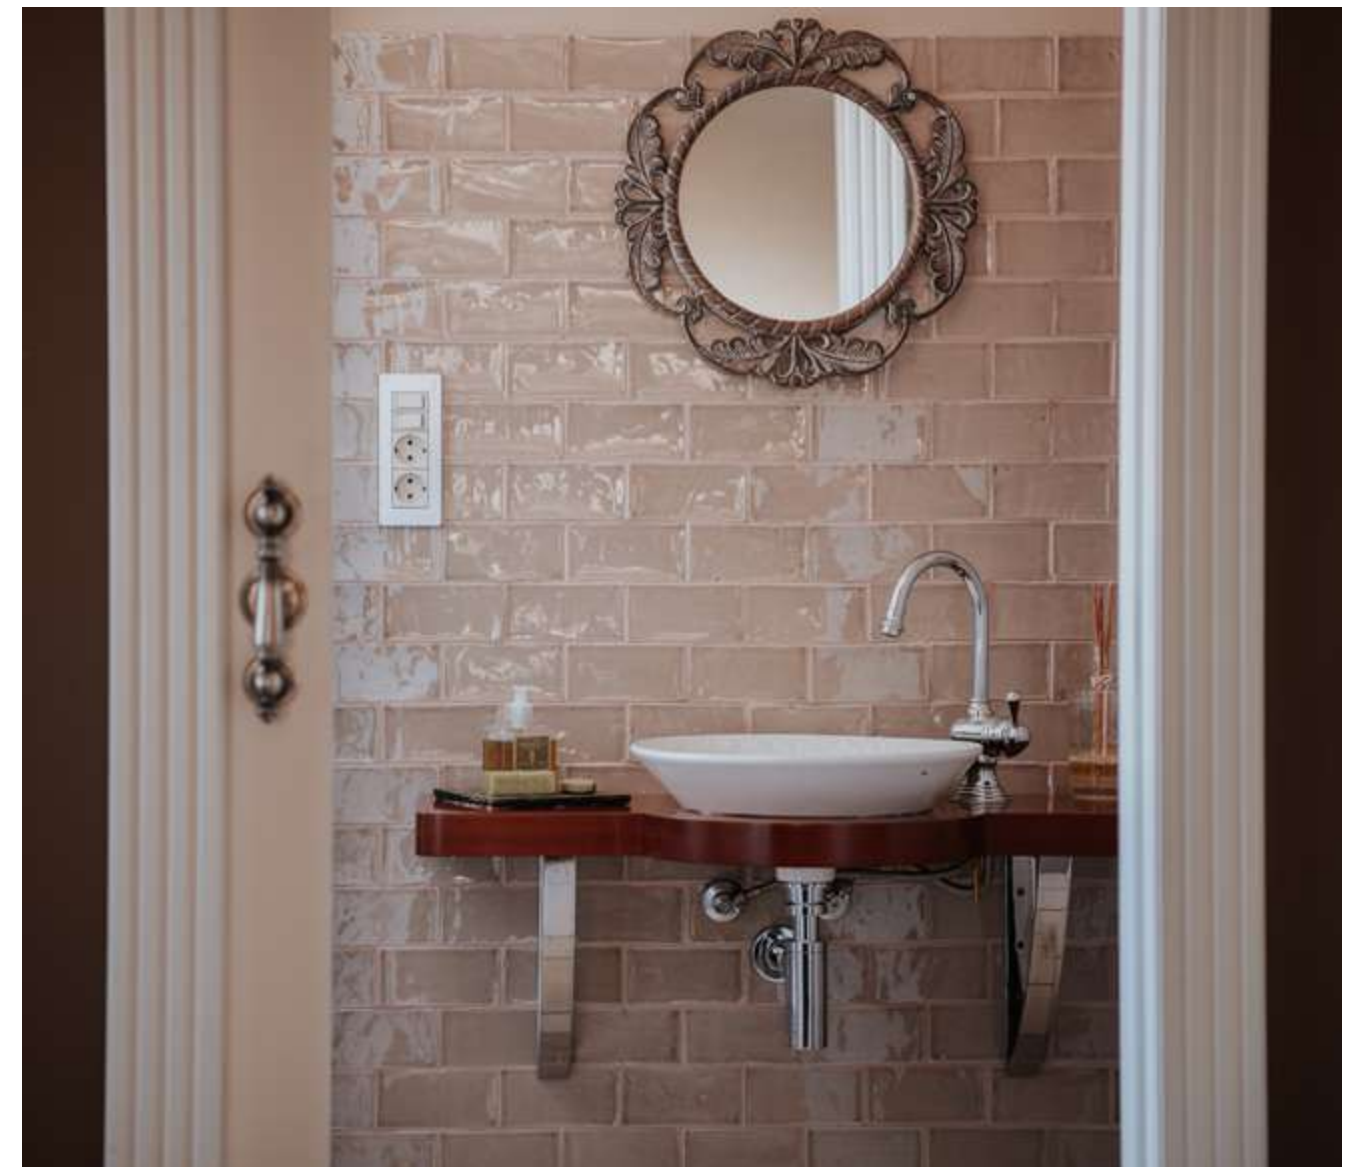

*Optional accessory: Extension faucet pipe 150mm.
Code: 016077.0AR.***