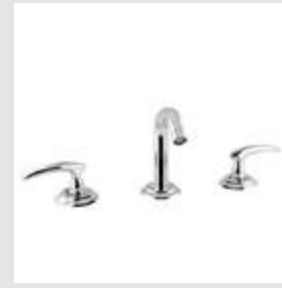

MAGMA CHATOYANCE knob

Ph: unsplash. Adapted: MAGMA collection.

Magma handle
design #1

Page 204

072001.000.**
Three holes basin set

072021.000.**
Three holes bidet set

072016.000.**
Five holes bath set with hand shower