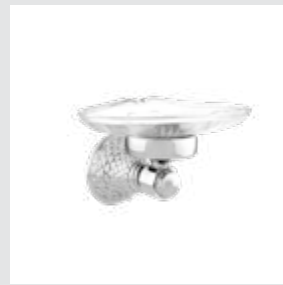

059078.000.**
Soap holder