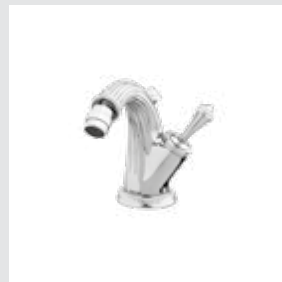

033023.APT.**
Bidet mixer with joystick