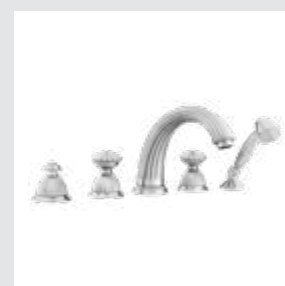

033416.C00.**
Five hole bath set with
hand shower