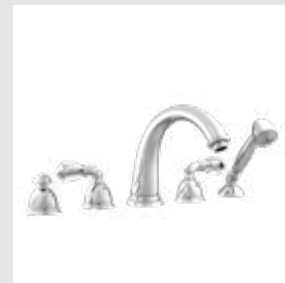

051616.A00.**
Five holes bath set with hand shower and Swarovski Crystals