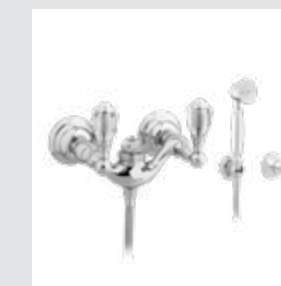

Swan Accessories
with Swarovski

039659.D00.**
Shower mixer with hand shower and Swarovski Crystals