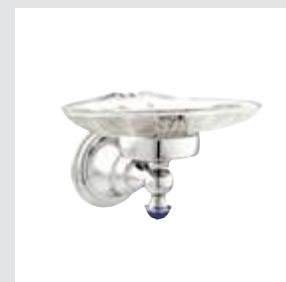

● 036878.LP0.50
Soap holder with lapis lazuli stone