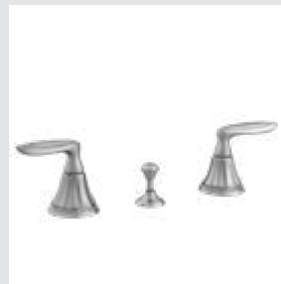

058022.000.**
Three hole bidet set