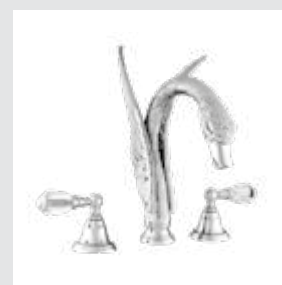

039651.D00.**
Tall three hole basin set with Swarovski Crystals