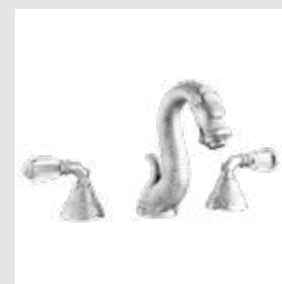

Dragon handle
Swarovski Crystals #2

059601.A00.**
Three hole basin set with Swarovski Crystals