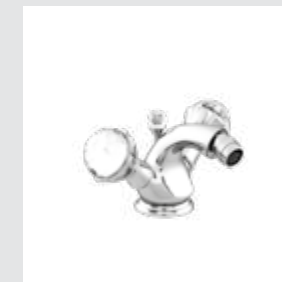

036205.000.**
036205.N00.**
One hole basin mixer with Swarovski Crystals

036225.000.**
036225.N00.**
One hole bidet mixer with Swarovski Crystals