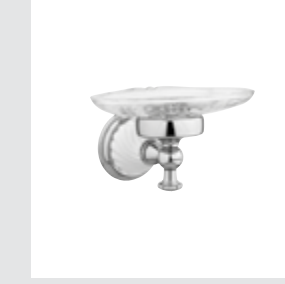

- ☐ 233578.SL00.**
- ☒ 233578.NSL0.**