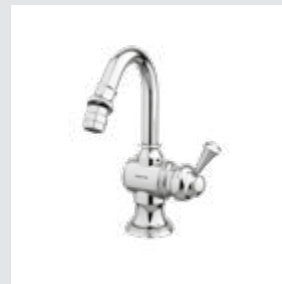

058023.L00.**
Single lever bidet mixer