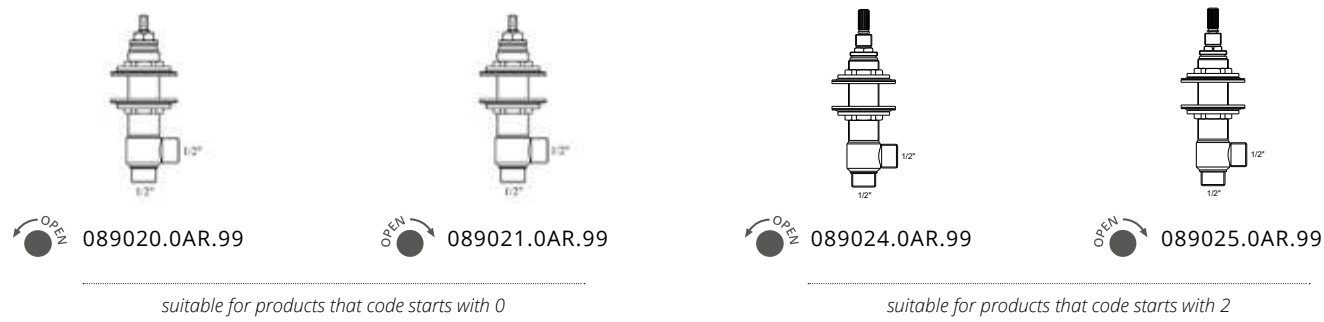

VALVES for three, four and five holes