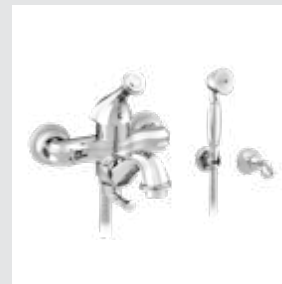

025758.000.**
Cabinet knob diameter 38mm

058022.000.**
Three hole bidet set

058023.L00.**
Single lever bidet mixer

058016.000.**
Five hole bath set with hand shower

058012.K00.**
Bath and shower mixer with hand shower