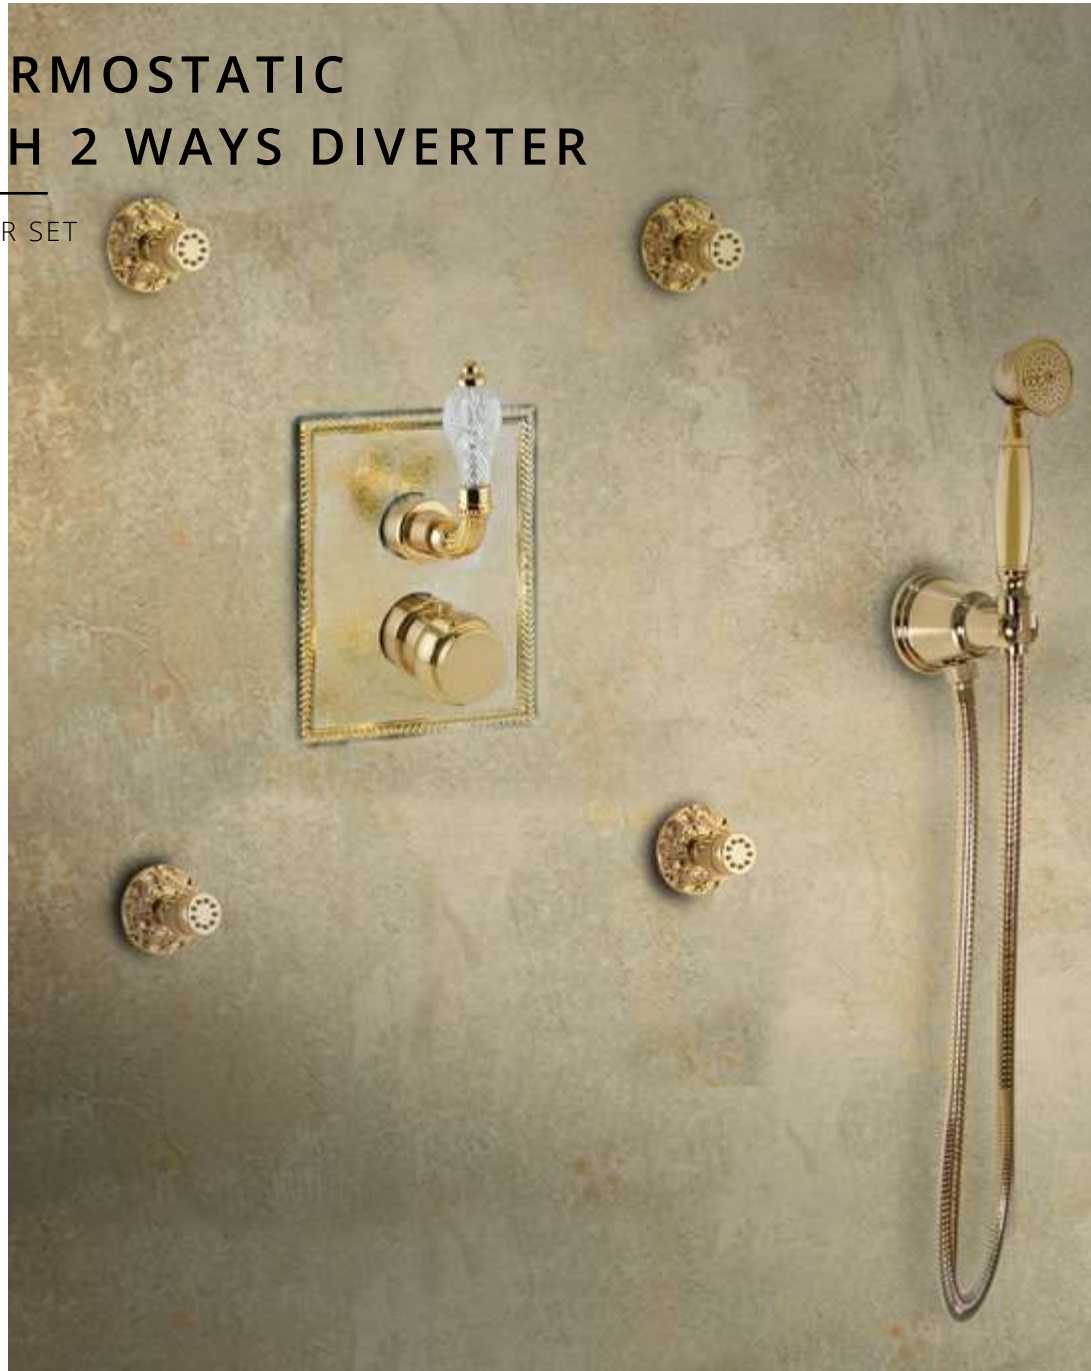

THERMOSTATIC WITH 2 WAYS DIVERTER

SHOWER SET