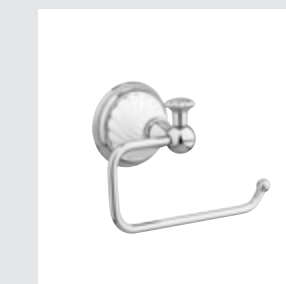

- ☐ 233577.SL00.**
- ☒ 233577.NSL0.**