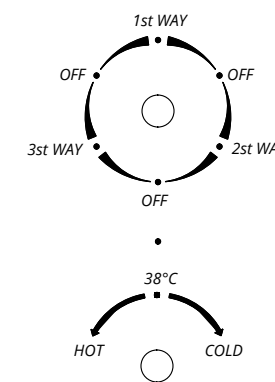

THERMOSTATIC WITH WITH 3 WAYS DIVERTER

To regulate the temperature of water, and to direct water flow with its interior 3 ways diverter.

*Diverter function works only with knobs, it doesn't work with handles.