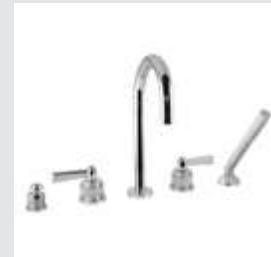

- 271016.PH0.**
- 271016.PHN.**
- 271016.PHC.**