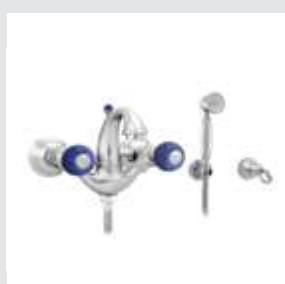

● 037118.LP0.50
Bath shower mixer with hand shower and lapis lazuli stone