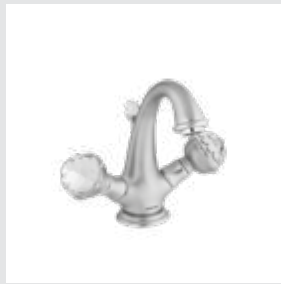

☉ 037205.C00.**
● 037205.CN0.**