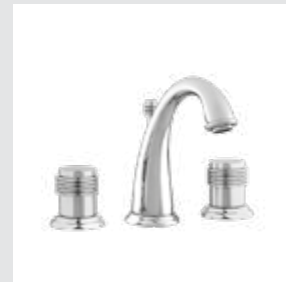

037001.000.**
Three holes basin set