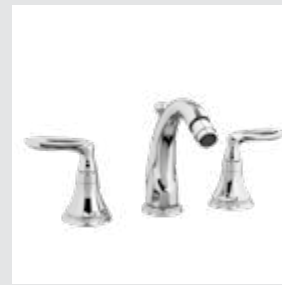

Adriatica handle

Page 18

058001.000.**
Three hole basin set

058003.L00.**
Single lever basin mixer

058021.000.**
Three hole bidet set

058080.000.**
Wall toothbrush holder

058086.000.**
Wall soap dispenser

058084.000.**
Toilet brush holder