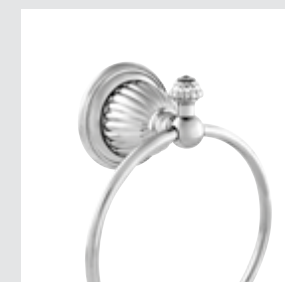

033085.000.**
Spare toilet paper holder

033084.000.**
Toilet brush holder

033075.000.**
Robe hook

○ 033279.000.**
● 033279.N00.**
Double towel bar 600 mm with Swarovski Crystals

○ 033273.000.**
● 033273.N00.**
Towel ring with Swarovski Crystals