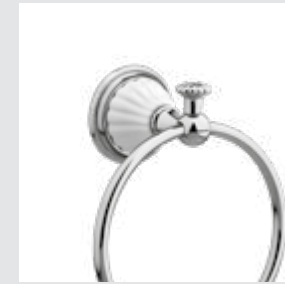

- 233572.0000.**
- 233572.N000.**

Towel bar 600 mm with porcelain

- 233573.0000.**
- 233573.N000.**

Towel ring with porcelain

- 233573.SL00.**
- 233573.NSL0.**

Towel ring with twisted porcelain

- 233572.SL00.**
- 233572.NSL0.**