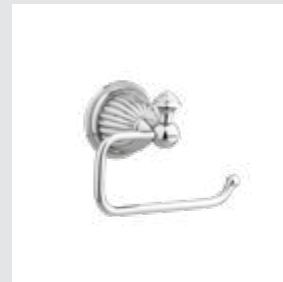

033077.APT.**
Toilet paper holder