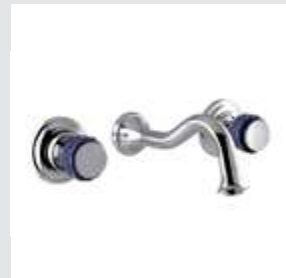

- 065533.000.**
- 065533.N00.**
- 065533.R00.**
- 065533.A00.**

Three hole bidet set with porcelain