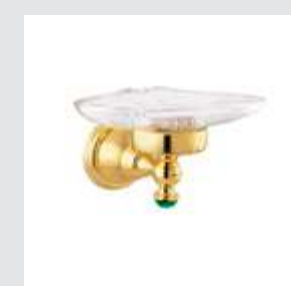

● 036878.ML0.01
Soap dish holder with malachite stone