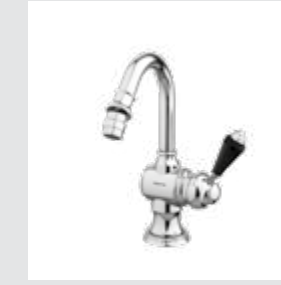

● 058223.FN0.**
○ 058223.F00.**
Single lever bidet mixer with Swarovski Crystals