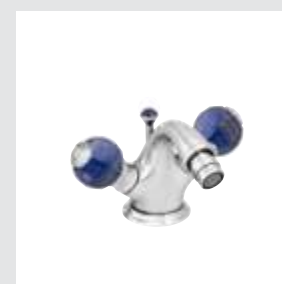

● 037125.LP0.50
One hole bidet mixer with lapis lazuli stone