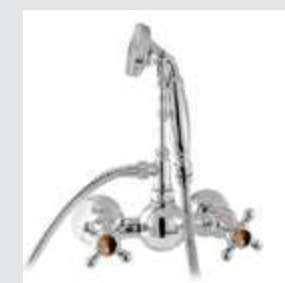

● 035019.TG0.**
Shower mixer with hand shower and tiger's eye stone