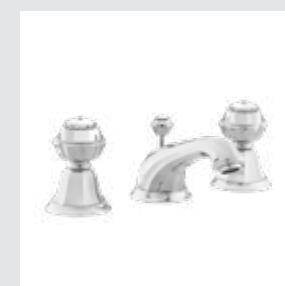

Indica knob
Swarovski Crystals #2

038201.A00.**
Three holes basin set with Swarovski Crystals