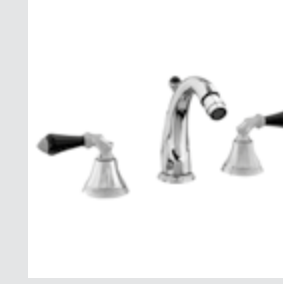

Adriatica handle
black or white Swarovski Crystals

Page 20

● 058601.FN0.**
○ 058601.F00.**
Three hole basin set with Swarovski Crystals

● 058203.FN0.**
○ 058203.F00.**
Single lever basin mixer with Swarovski Crystals