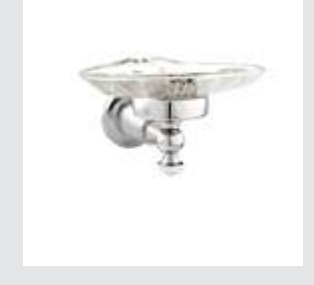

072278.QZ0.**
072278.QZP.**
Soap holder with
quartz stone