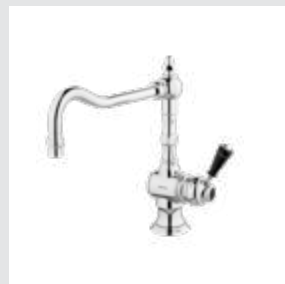

● 035031.MN0.**
Kitchen - Single lever mixer with
black porcelain handle

MATERIALS

Brass Spanish porcelain ○ White ● Black

** RECOMMENDED FINISHES

30
Antique Brass

50
Chrome

CODE INDEX

- Bathroom and Kitchen -