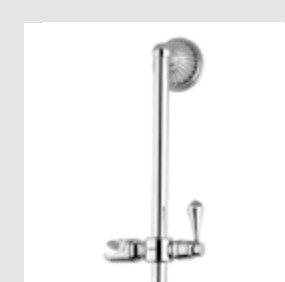

○ 033218.000.**
● 033218.N00.**
Bath and shower mixer with hand shower and Swarovski Crystals

○ 033224.000.**
● 033224.N00.**
Shower rail with sliding hook and Swarovski Crystals

○ 0Z5741.B00.**
● 0Z5741.BN0.**
Cabinet knob diameter 34mm with Swarovski Crystal