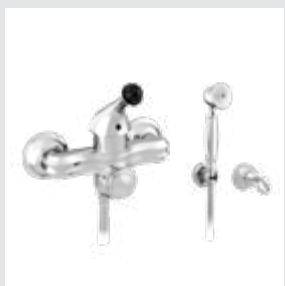

038113.N00.**
Shower mixer with hand shower and black Swarovski Crystals