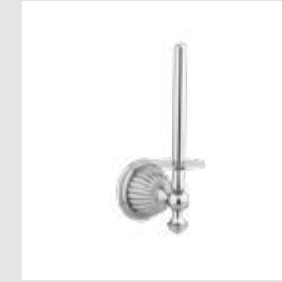

033085.APT.**
Spare toilet paper holder