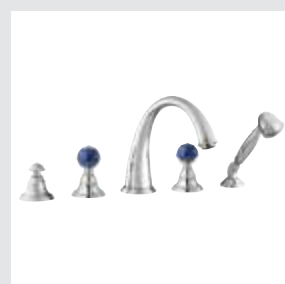

● 037116.LP0.50
Five hole bath set with hand shower and lapis lazuli stone