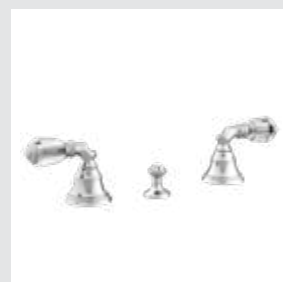

039622.A00.**
Three holes bidet set with Swarovski Crystals