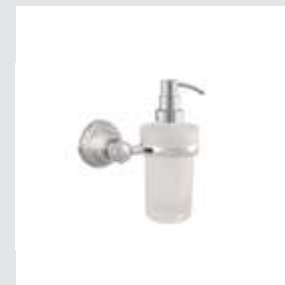

059075.000.**
Robe hook

059077.000.**
Toilet paper holder

059078.000.**
Soap holder

059080.000.**
Wall toothbrush holder

059086.000.**
Wall soap dispenser

059616.A00.**
Five hole bath set with hand shower and Swarovski Crystals