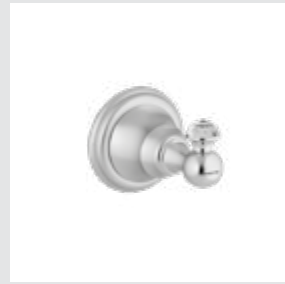

036275.000.**
Robe hook with Swarovski Crystals