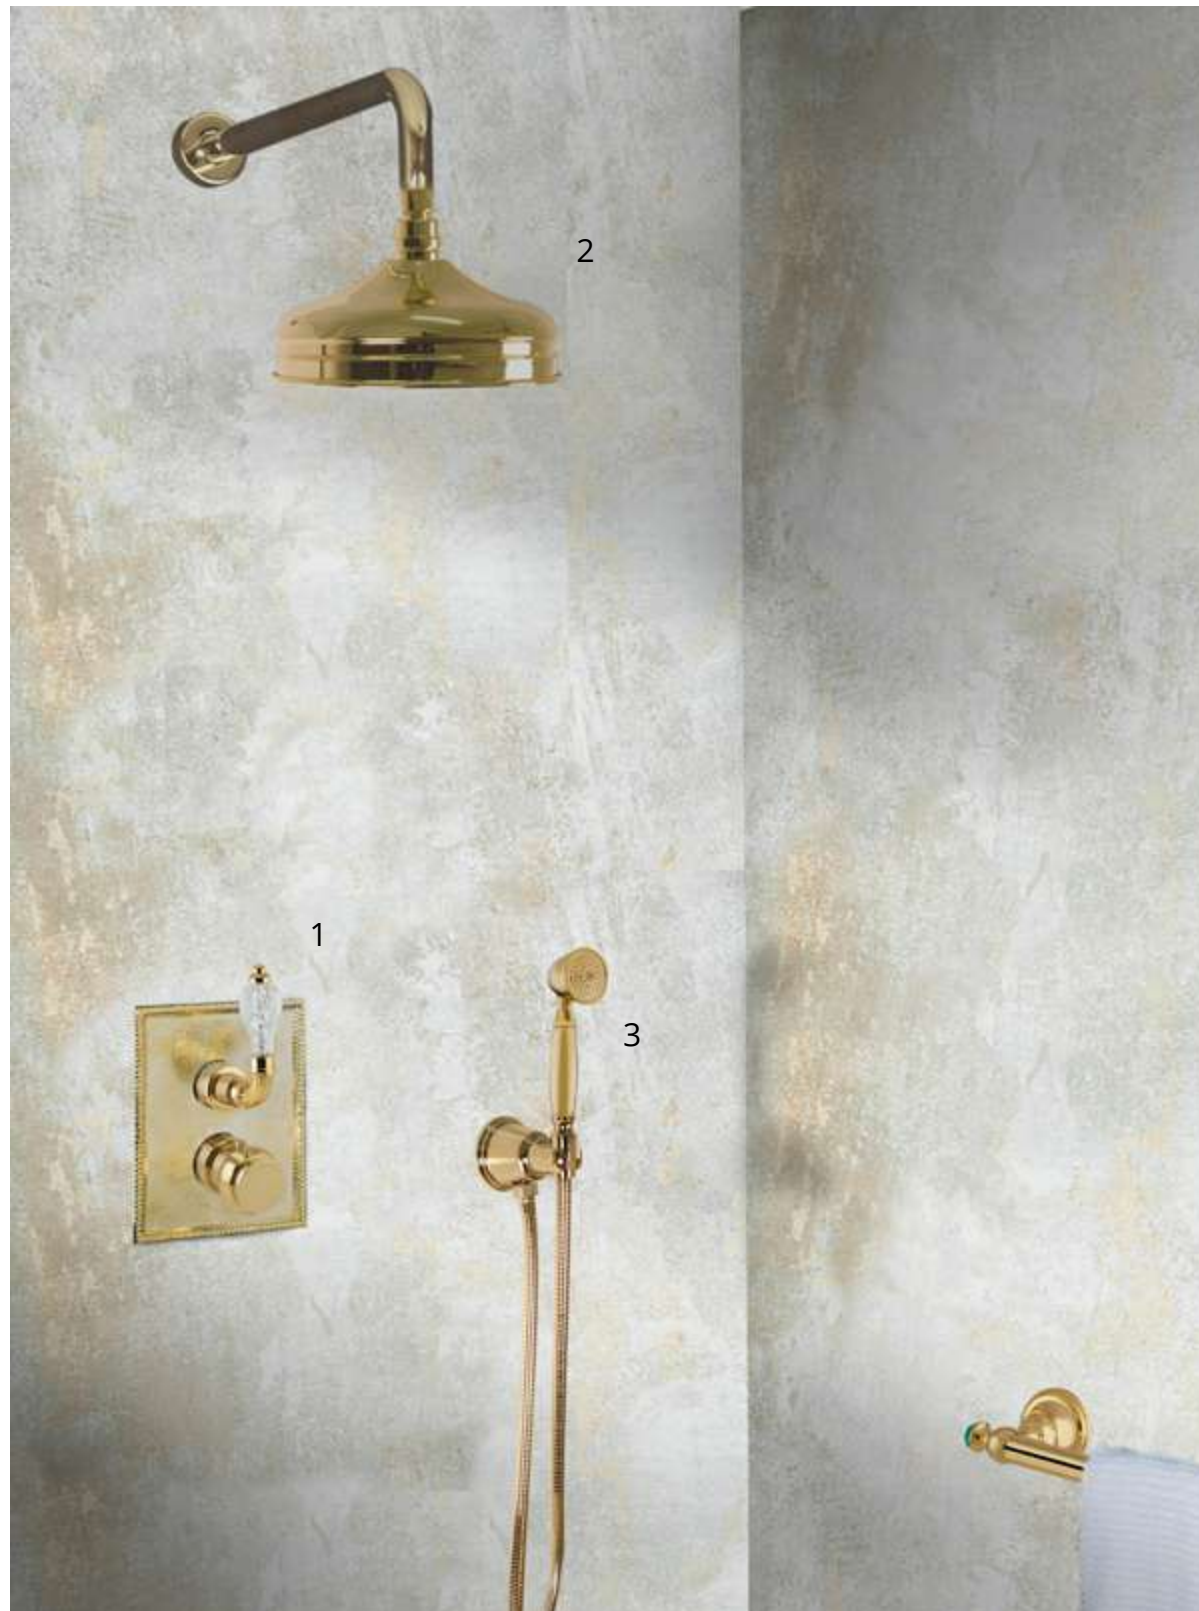

SHOWER SET & ACCESSORIES

Enjoy the perfect shower with Mestre. Our shower sets combine technology, high quality and exquisite design to create unique experiences.

Versatility is the added value of our shower set collection, allowing you to customize them creating your own and exclusive bathroom.

To create your own shower set is as simple as thinking about how many water outlets you desire and follow exploded diagram on pages 288-289.

1. Inwall thermostatic 2 ways diverter (017190.2AR.99) + Trim kit for 2 ways in wall diverter (046290.2W0.00) + Classical thermostatic knob (046046.000.00) + Regency handle (233345.FCC.00)
  2. Head shower (015946.0AR.00) + Wall shower arm (015950.0AR.00)
  3. Hand shower (015056.0AR.00) + Flexible hose 1750mm (015055.0AR.00) + Wall punch with water connection (046028.C00.00)