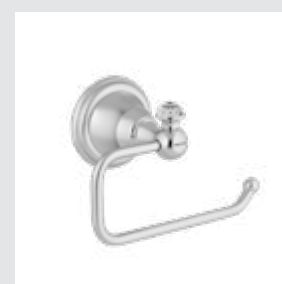

Koi Carp Accessories
with Swarovski

036272.000.**
Towel bar 600 mm with Swarovski Crystals

036273.000.**
Towel ring with Swarovski Crystals

036275.000.**
Robe hook with Swarovski Crystals

036277.000.**
Toilet paper holder with Swarovski Crystals