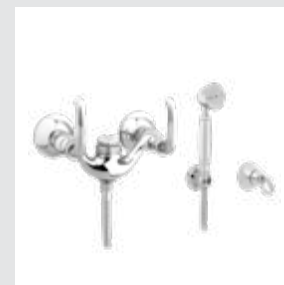

Artica Accessories
without crystal

033019.000.**
Shower mixer with
hand shower