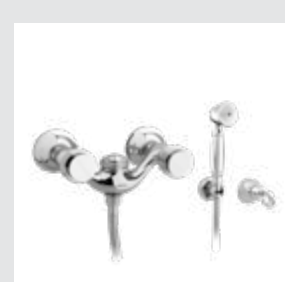

036073.000.**
Towel ring

036075.000.**
Robe hook

037016.000.**
Five hole bath set with hand shower

037018.000.**
Bath and shower mixer with hand shower

037019.000.**
Shower mixer with hand shower

035416.000.**
Bath and shower mixer