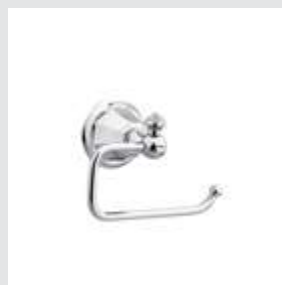

038077.000.**
Toilet paper holder