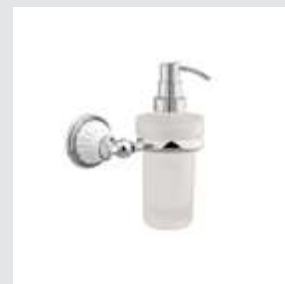

- 233575.SL00.**
- 233575.NSL0.**

Robe hook with twisted porcelain

- 233586.SL00.**
- 233586.NSL0.**

Toothbrush and tumbler holder with twisted porcelain

- 233580.SL00.**
- 233580.NSL0.**

Wall toothbrush holder with twisted porcelain