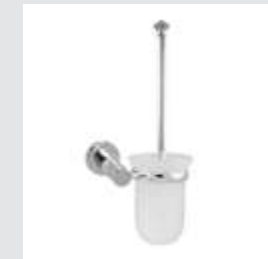

- 071084.H00.**
- 071084.HN0.**
- 071084.HC0.**

Toilet brush holder with Swarovski crystal