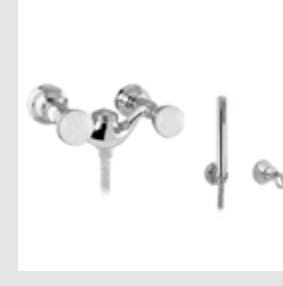

Magma Roc
accessories
Quartz Stone

072219.QZ0.**
072219.QZP.**
Shower mixer with hand shower
and quartz stone