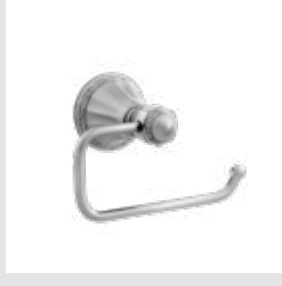

058077.000.**
Toilet paper holder