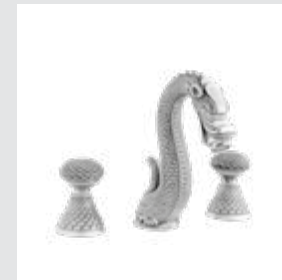

059273.000.01

Dragon handle designs with Swarovski Crystals

Photo provided by Coleccion Alexandra

Dragon knob
design #1

Page 148

059401.A00.**
Three hole basin set

059405.A00.**
One hole basin mixer

059422.A00.**
Three hole bidet set