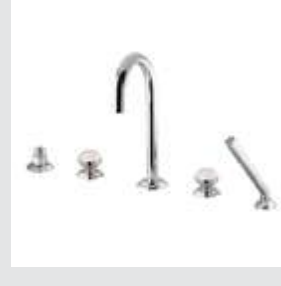

072019.000.**
Shower mixer with knob

Magma accessories

072073.000.**
Towel ring

072072.000.**
Towel rail 600mm

072216.QZ0.**
072216.QZP.**
Five holes bath set with hand
shower and quartz stone

072219.QZ0.**
072219.QZP.**
Shower mixer with hand shower
and quartz stone