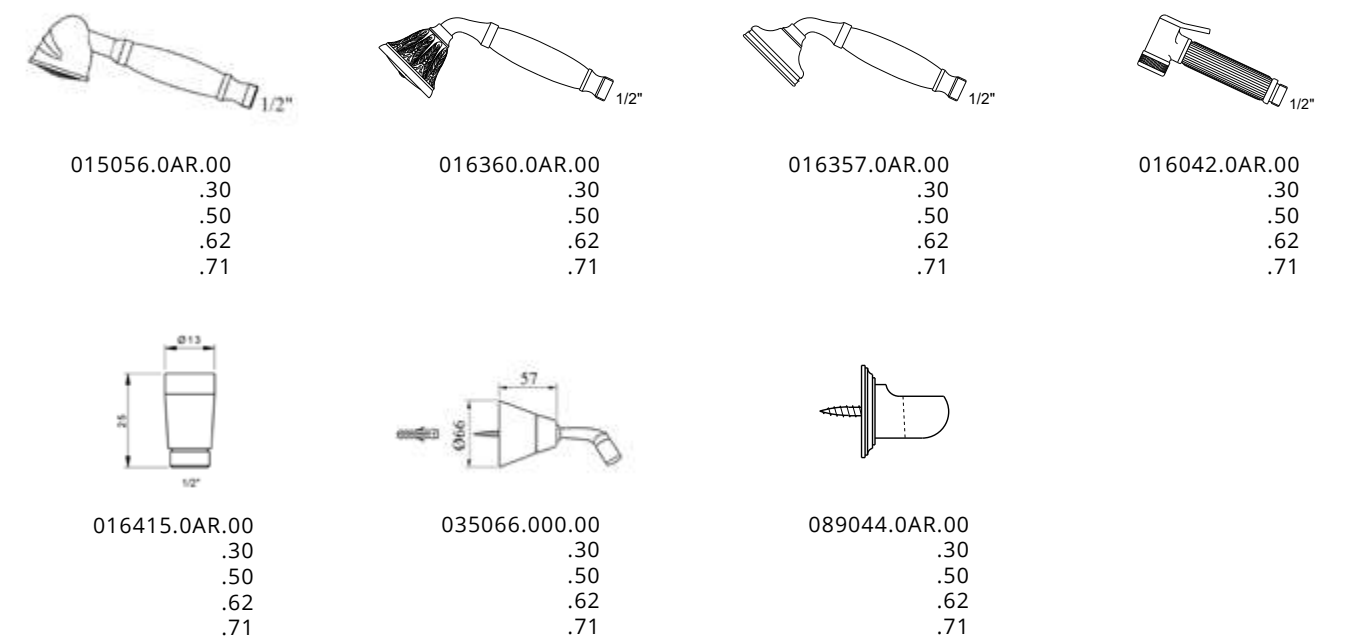

HAND SHOWERS