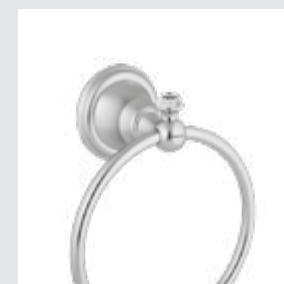

Three hole bidet set with Swarovski Crystals

☉ 036273.000.**
● 036273.N00.**