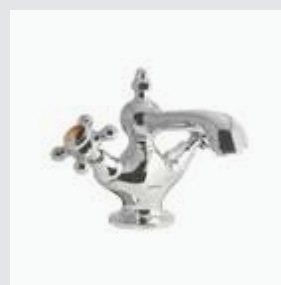

● 035006.TG0.**
One hole basin mixer with tiger's eye stone