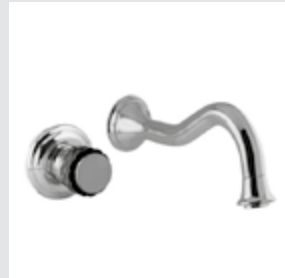

- 065540.000.**
- 065540.N00.**
- 065540.R00.**
- 065540.A00.**

Two hole bidet set with porcelain