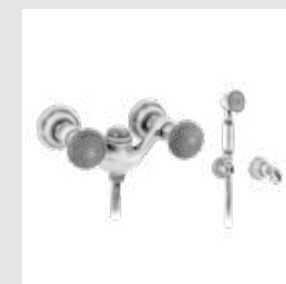

059419.A00.**
Shower mixer with hand shower