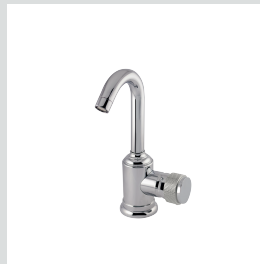

-  071431.H00.**
-  071431.HN0.**
-  071431.HC0.**

Rotary single lever kitchen mixer with knob & Swarovski crystals

-  071413.H00.**
-  071413.HN0.**
-  071413.HC0.**

Shower mixer with knob & Swarovski crystals

SOHO Graphilated Knob design #1

071403.P00.**

One hole basin mixer with brass ring knob

071423.P00.**

One hole bidet mixer with brass ring knob

071431.P00.**

Rotary single lever kitchen mixer with brass ring knob