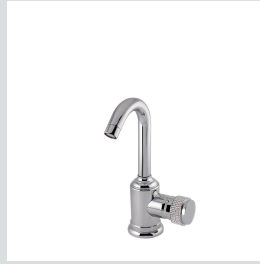

- 071423.H00.**
- 071423.HN0.**
- 071423.HC0.**

One hole bidet mixer with knob & Swarovski crystals