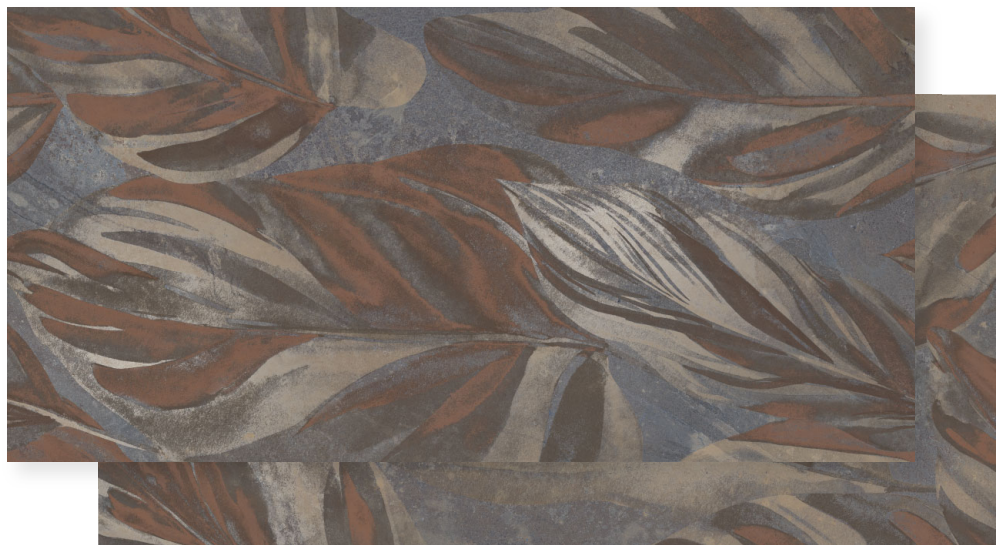

SET 2P SPARK JUNGLE GOLD DARK | 60X120 RC

227302

PCB