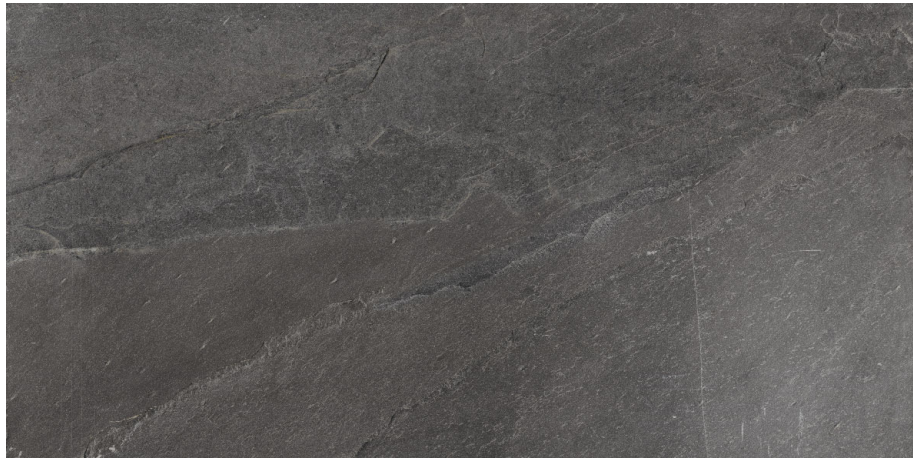

LAKESTONE GRAPHITE | 60X120 RC

222112

60
x
120
rc

24"
x
47"
rc