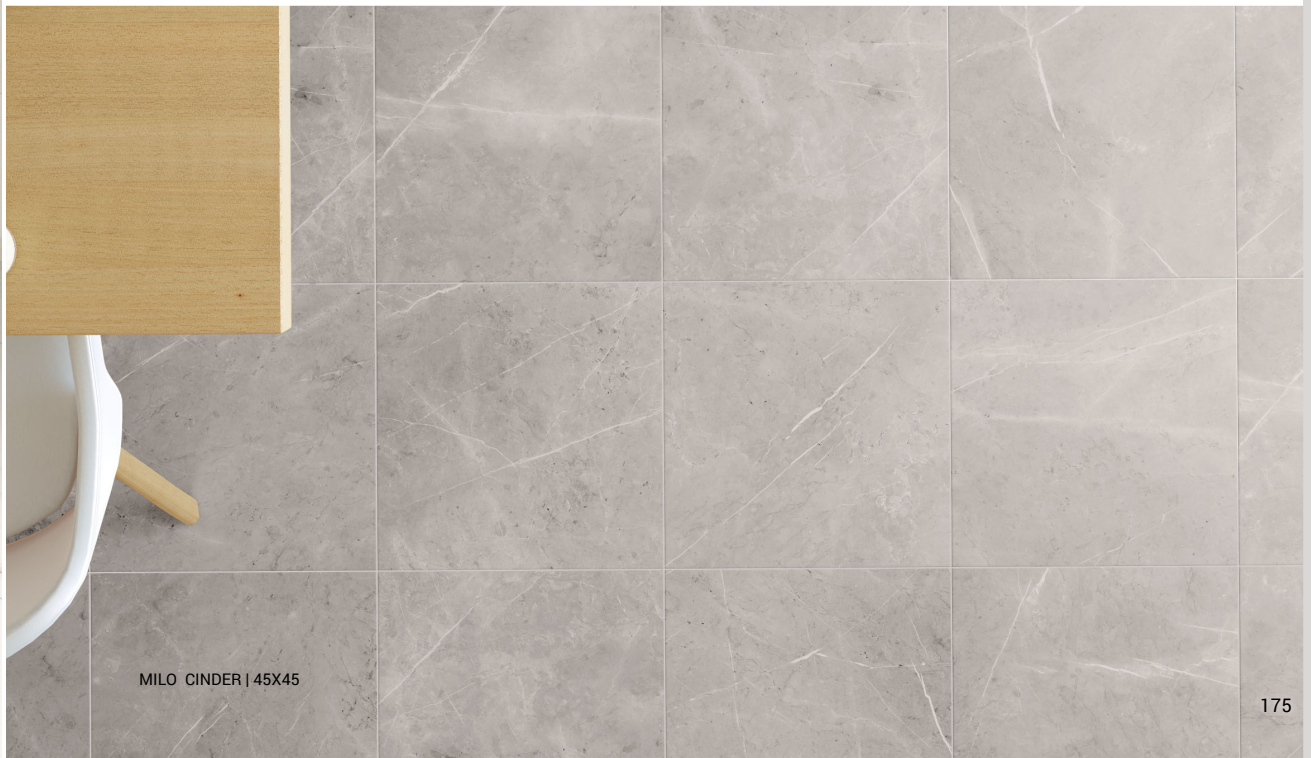

MILO CINDER | 45X45

CASALE

20X60 / 45X45

CASALE PEARL | 20X60

146202

CASALE GREY | 20X60

146204

DONO GREY | 20X60