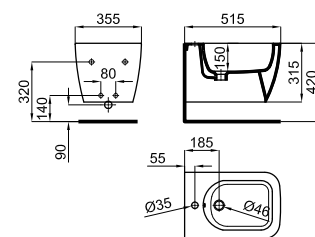

BTW				100312625		white blanc			529,00 €
NEW									

BTW				100312640		matt white blanc mate			858,00 €
NEW									

				100312595		matt black noir mat			858,00 €

Bidet with fixing kit.
Bidet avec fixations.

				100311315		white blanc			521,00 €

				100311306		matt white blanc mate			806,00 €

				100311316		matt black noir mat			806,00 €

Wall hung bidet with fixing kit 100258251.
Bidet suspendu avec fixations 100258251.