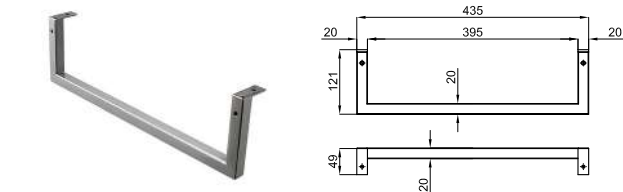

100234146	polished stainless steel miroir	0.7	100	223,00 €

Towel rail 45cm polished inox for countertop Project Tech and Project Wood.
Porte-serviettes 45 cm inox poli par tablettes Project Tech et Project Wood.