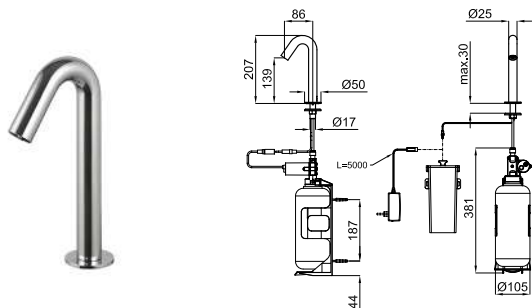

TOUCHLESS

I-SMART	100283519	chrome chromé	1.7 kg	689,00 €
	100308580	satin stainless steel acière inox satin	1.9 kg	794,00 €
	100308590	matt black noir mat	1.9 kg	783,00 €

Deck mounted spout Round model for soap dosing, battery powered 6 D batteries no included, 1L (33.8 oz) bottle, soap viscosity 100 - 3800 cPs, standard discharge 1.4cc (customizable by optional remote control 100297494), sensor range 30-100 mm +-10 mm 1.18-3.94" (customizable by optional remote control). 100267018 included

Bec de support modèle rond pour le dosage de savon, alimenté par batterie 6 piles D non inclus, bouteille 1L (33.8 oz), viscosité du savon 100 - 3800 cPs, descarga standart 1.4cc (personnalisable par télécommande optionnelle 100297494), gamme du capteur 30-100 mm +-10 mm 1,18-3,94 "(personnalisable par télécommande en option). 100267018 inclus