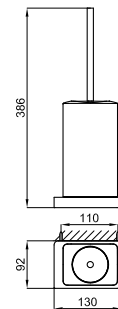

100213323	chrome chromé	0.7	139,00 €
	100238447	gold or	0.7	214,00 €
	100213319	copper cuivre	0.7	214,00 €
	100213340	titanium titane	0.7	214,00 €

Roll holder without cover
Porte-papier sans couvercle

	100213332	chrome chromé	1.9	283,00 €
	100238416	gold or	1.9	427,00 €
	100213325	copper cuivre	1.9	427,00 €
	100213387	titanium titane	1.9	427,00 €

Wall mounted brush holder
Porte-balai fixe