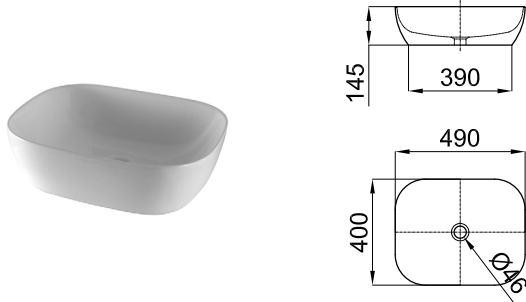

100255360	white blanc		201,00 €
	100255385	matt white blanc mate		391,00 €

49x40 cm. countertop basin without overflow. It's necessary to use a un-slotted clicker or freeflow grid basin waste.

Lavabo 49x40 cm. à poser sans trop plein. Un vidage à écoulement permanent devra être utilisé.