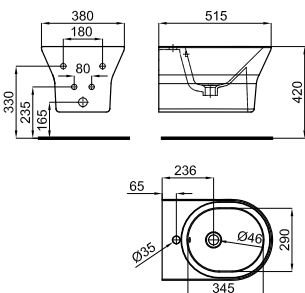

1 "Rimless" Wall hung pan. Includes the fixings kit 100305795.
Cuvette suspendue "rimless". Inclus fixations 100305795.

2 Toilet seat and cover with soft-close hinges
Abattant cuvette descente retenue

100302157

white
blanc

438,00 €

100308207

white
blanc

183,00 €

For installation in wall frames/cisterns, check the maximum installation range of the pipes already included (drainage and supply) with the dimensions indicated in their respective drawings:

Drainage connection pipe: If a longer pipe length is required, up to a maximum installation range of 180 mm, please request the pipe corresponding to the code 100213056.

Supply pipe: If a longer pipe length is required, up to a maximum installation range of 120 mm, please request the pipe corresponding to the code 100213068.

Pour l'installation sur des châssis/citernes, vérifiez la plage maximale d'installation des tubes déjà inclus (évacuation et alimentation) avec les cotes indiquées sur leurs plans respectifs :

Tuyau de raccordement de vidange : si vous avez besoin d'une longueur de tube supérieure, et pour une plage maximale d'installation de 180 mm, demandez le tube correspondant au code 100213056.

Tube d'alimentation : si vous avez besoin d'une longueur de tube supérieure, et pour une plage maximale d'installation de 120 mm, demandez le tube correspondant au code 100213068.