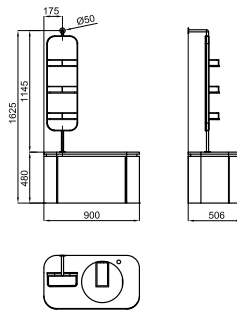

100312958

almond  
almond

4.762,00 €

PACK FURNITURE FORMA ALMOND: (100312637) 90cm wall mounted vanity. Exterior surface made of Project Tech. It incorporates a central drawer (with an interior drawer), both with soft close system and two side drawers with shelves and soft close system + (100312669) 360° rotatory mirror with shelves on the back to be installed next to the wall mounted Forma vanity.