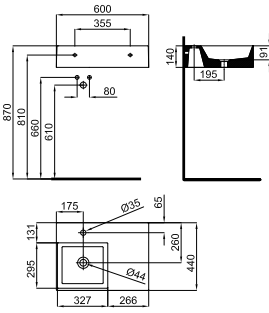

ESSENCE C

100200809

white
blanc

433,00 €