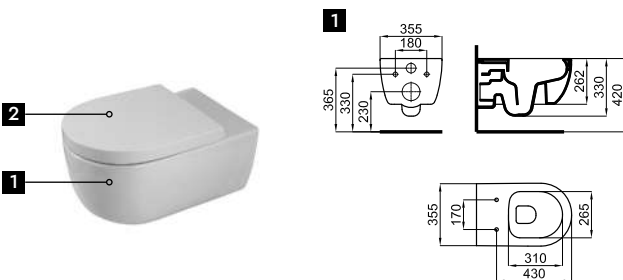

**1** "Rimless" Wall hung pan 54cm. Includes the fixings kit 100266416  
Cuvette suspendue "rimless" 54cm. Inclus fixations 100266416

100251883

white  
blanc

376,00 €

**2A** Soft-close seat and cover  
Abattant cuvette descente retenue