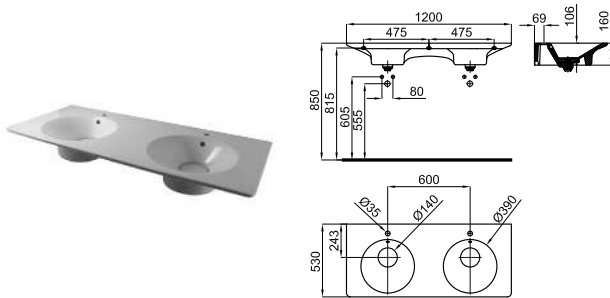

100234989	○ white <i>blanc</i>	 8	811,00 €

120 cm. double bowl wall hung basin with overflow, clicker waste with ceramic cover and fixing kit 100041225 included.
Lavabo suspendu 120 cm. à bac double avec trop plein et couvercle céramique type clicker. Inclus fixations 100041225

	100188337	○ white <i>blanc</i>	 28	320,00 €

40x50 cm. wall hung basin with overflow, clicker waste with ceramic cover and fixing kit 100041225 included.
Lavabo 40cm suspendu avec trop plein et bonde clicker céramique. Inclus fixations 100041225