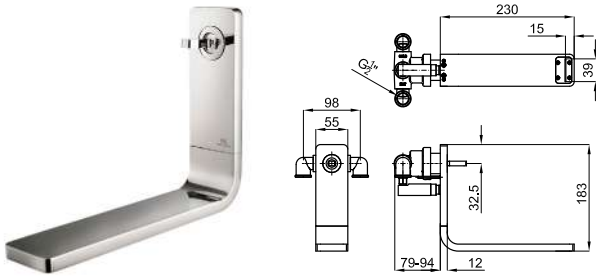

LOUNGE

designed by Simone Micheli

	EX ECO FLOW	100063522		chrome chromé		958,00 €
	EX ECO FLOW	100073039		white blanc		1.095,00 €
		100210916		copper cuivre		1.539,00 €
		100208632		titanium titane		1.539,00 €
		100305696		brushed copper cuivre brossé		1.744,00 €
		100305700		brushed titanium titane brossé		1.744,00 €

Wall mounted basin mixer 1/2". Ø25 mm ceramic cartridge. Without pop-up waste. Spout with flow-bracker. Flow rate 5,1 l/min. at 3 bar.
Mitigeur lavabo à encastrer avec cartouche Ø25 mm. Raccordement 1/2". Sans vidage. Bec avec brise-jet laminaire. À 3 bars de pression 5,1 l/min.