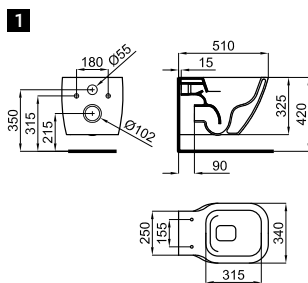

100229857

white  
blanc

456,00 €

- 2** "Rimless" pan soft close seat and cover  
*Abattant cuvette descente retenue pour cuvette "rimless"*

100229839

white  
blanc

154,00 €

- 1** "Rimless" Wall hung pan. Includes the fixings kit 100232181  
*Cuvette suspendue "rimless". Inclus fixations 100232181*