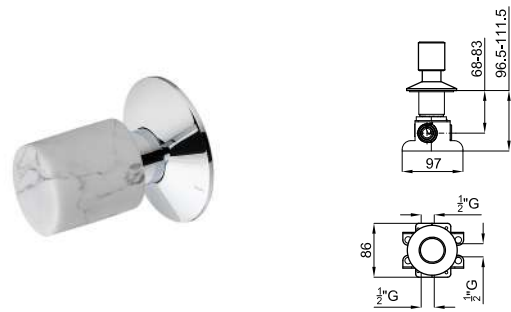

Rondo 40 cm shower head arm, wall connection
Bras ciel de pluie Rondo 40 cm, à mur

			100040325		chrome chromé		54,00 €
			100330758		gold or		78,00 €
			100330776		brushed gold or brossé		81,00 €
			100280868		brushed copper cuivre brossé		81,00 €
			100281779		brushed titanium titane brossé		81,00 €

MINIMAL - Single function handshower. Flow rate 13,26 l/min. at 3 bar.
MINIMAL - Douchette 1 jet. À 3 bars de pression 13,26 l/min.

			100324556		chrome_carrara chromé_carrare		607,00 €
			100324514		gold_carrara or_carrare		866,00 €
			100324517		brushed gold_carrara or brossé_carrare		1.046,00 €
			100324515		brushed copper_carrara cuivre brossé_carrare		1.046,00 €

CARRARA - 2 ways concealed diverter valve 1/2 inch. Manual diverter. Flow rate 29,23 l/min. at 3 bar
CARRARA - Inverseur encastré mural 2 sorties. À 3 bars de pression 29,23 l/min