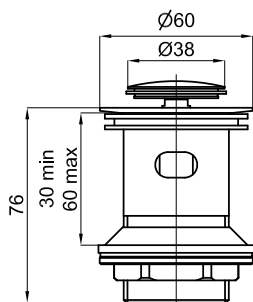

AISI 304

Finish Studio

100286926

brushed stainless steel
acier brossé

37,00 €

Slotted clicker basin waste
Bonde clicker avec trap plein