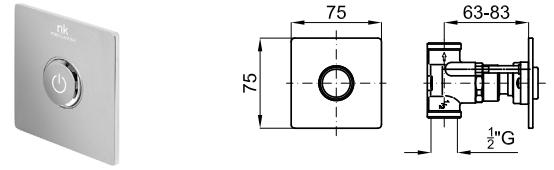

EX		100284604	chrome chromé	0.7	155,00 €
EX		100284630	matt black noir mat	0.7	197,00 €

Angle valve with Touch&Feel button to open/close the water supply. The flow rate at 3 bar is 26,5 l/min.

Robinet d'arrêt. Bouton incorporé avec système Touch&Feel pour contrôler les sorties d'eau. Le flux à 3 bars de pression est de 26,5 l/min.