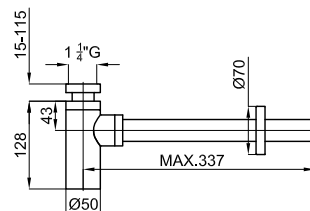

Finish Studio

100281171

brushed stainless steel  
inox brossé

28,00 €

150 cm. Flexi shower hose twist free  
150 cm. - Flexible double agrafage anti-torsion

AISI 304

Finish Studio

100286924