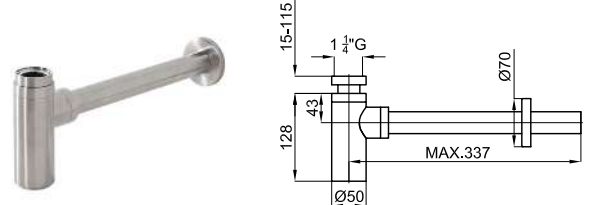

100286924 brushed stainless steel acier brossé 1.0 128,00 €

Bottle trap
Siphon bouteille lavabo