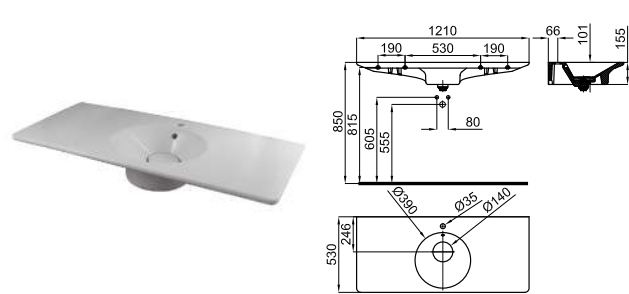

100235011	○ white <i>blanc</i>	 16	431,00 €

60 cm. wall hung basin with overflow, clicker waste with ceramic cover and fixing kit 100041225 included.
Lavabo suspendu 60 avec trop plein et couvercle céramique type clicker. Inclus fixations 100041225

	100234994	○ white <i>blanc</i>	 8	811,00 €

120 cm. wall hung basin with overflow, clicker waste with ceramic cover and fixing kit 100041225 included.
Lavabo suspendu 120 avec trop plein et couvercle céramique type clicker. Inclus fixations 100041225