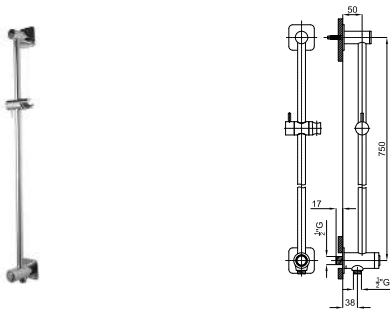

EX	100243839	chrome chromé	2.0	222,00 €

Shower rail with bracket, outlet elbow and Touch&feel button to open/close the water supply. The flow rate at 3 bar is 14 l/min. Hose and hand shower not included.

Barre de douche et prise d'eau. Bouton incorporé avec système TOUCH&FEEL pour contrôler les sorties d'eau. Le flux à 3 bars de pression est de 14 l/min. Flexible et douchette non inclus.