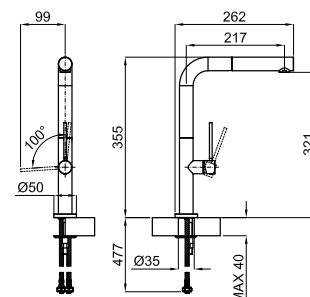

100292765

chrome
chromé

501,00 €

100328586

matt black
noir mat

620,00 €

NEW

100292766

copper
cuivre

753,00 €

100292821

titanium
titane

753,00 €

BRIDGE SLIM - Single lever sink mixer with pull-out shower and swivel spout. Ø25 ceramic cartridge and 3/8" connection. Length of hoses 550 mm and "Plus" aerator.

BRIDGE SLIM - Mitigeur d'évier avec douchette rétractable. Bec orientable. Cartouche céramique Ø25 mm. Flexibles raccords 3/8" longueur 550 mm. Mousseur "Plus".