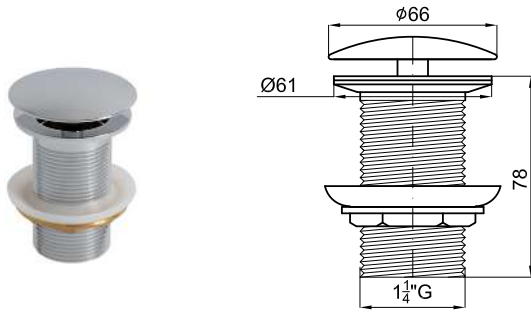

ACCESSORIES · ACCESSOIRES

	100312782		chrome chromé		0.4	56,00 €
	100312728		matt black noir mat		0.4	59,00 €
	100312783		gold or		0.4	63,00 €
	100312781		copper cuivre		0.4	63,00 €
	100312784		titanium titane		0.4	63,00 €
	100312749		brushed gold or brossé		0.4	70,00 €
	100312780		brushed copper cuivre brossé		0.4	70,00 €
	100312785		brushed titanium titane brossé		0.4	70,00 €

Freeflow basin waste
Bonde sans trop plein

	100285942		acero concrete acero concrete		0.4	91,00 €
	100285884		caliza concrete caliza concrete		0.4	91,00 €
	100285941		deep concrete deep concrete		0.4	91,00 €
	100285904		dark concrete dark concrete		0.4	91,00 €
	100311258		marfil stone marfil stone		0.4	169,00 €
	100311333		travertino marble travertino marble		0.4	169,00 €
	100311318		carrara marble carrara marble		0.4	169,00 €
	100311334		marquina stone marquina stone		0.4	169,00 €

Basin pop-up waste without overflow
Bonde clicker sans trop plein et couvercle en céramique