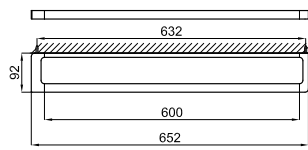

LOUNGE

designed by Simone Micheli

	100213324	chrome chromé	1.5	364,00 €
	100238461	gold or	1.5	520,00 €
	100213303	copper cuivre	1.5	520,00 €
	100213341	titanium titane	1.5	520,00 €

	100213343	chrome chromé	1.6	202,00 €
	100289089	gold or	1.6	315,00 €
	100284312	copper cuivre	1.6	315,00 €
	100284342	titanium titane	1.6	315,00 €