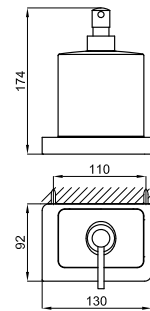

100213307	chrome chromé	1.4	227,00 €
	100289142	gold or	1.4	334,00 €
	100284343	copper cuivre	1.4	334,00 €
	100284350	titanium titane	1.4	334,00 €

	100213306	chrome chromé	1.6	265,00 €
	100238438	gold or	1.6	380,00 €
	100213385	copper cuivre	1.6	380,00 €
	100213386	titanium titane	1.6	380,00 €