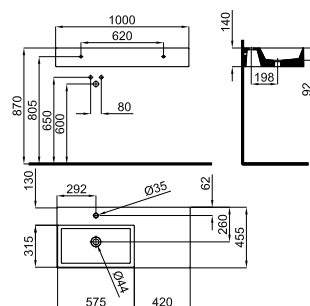

ESSENCE C

	100289864	chrome <i>chromé</i>	0.9	114,00 €
	100289842	matt black <i>noir mat</i>	0.9	118,00 €

Towel rail for 80 cm. basin
Porte-serviettes pour lavabo 80 cm.

	100243665	white <i>blanc</i>	28.0	15	727,00 €

100 cm. wall hung basin with left offset bowl, taphole, overflow and 100041225 fixing kit.
Lavabo 100 cm suspendu à bac décalé vers la gauche, trou pour la robinetterie, trop-plein et fixations 100041225.