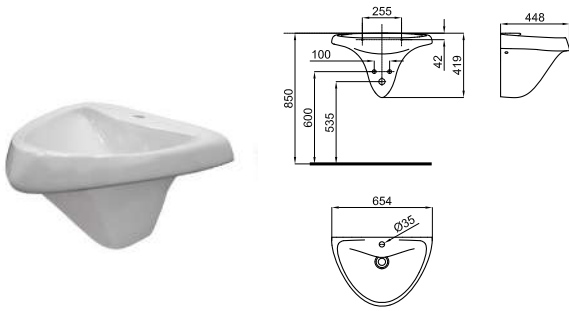

# VITAE

designed by Zaha Hadid Design

**100214347**
 white  
 blanc
 

**1.197,00 €**

65 cm. wall hung basin with overflow, clicker waste with ceramic cover and fixing. Clicker basin waste with ceramic plug, shipon and fixing kit included.  
 Lavabo 65 cm suspendu avec trop plein, bonde clicker céramique, siphon et fixations.