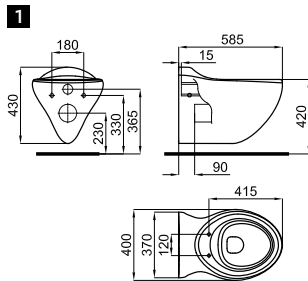

VITAE

designed by Zaha Hadid Design

100184410
white
blanc
23.9
10
2.705,00 €

VITAE - MIRROR WITH LED LIGHT for LEFT bowl basin (220V).
Miroir avec lumière pour lavabo gauche (220V).

100184400
white
blanc
23.9
10
2.705,00 €

VITAE - MIRROR WITH LED LIGHT for RIGHT bowl basin (220V).
Miroir avec lumière pour lavabo droite (220V).

1 Wall hung pan with fixing kit 100090710
Cuvette suspendue avec fixations 100090710

6/3L
100184343
white
blanc
25.0
18
1.122,00 €

2 Soft close seat and cover
Abattant cuvette descente retenue

100184324
white
blanc
2.4
144
297,00 €

For installation in wall frames/cisterns, check the maximum installation range of the pipes already included (drainage and supply) with the dimensions indicated in their respective drawings:

Drainage connection pipe: If a longer pipe length is required, up to a maximum installation range of 180 mm, please request the pipe corresponding to the code 100213056.

Supply pipe: If a longer pipe length is required, up to a maximum installation range of 120 mm, please request the pipe corresponding to the code 100213068.

Pour l'installation sur des châssis/citernes, vérifiez la plage maximale d'installation des tubes déjà inclus (évacuation et alimentation) avec les cotes indiquées sur leurs plans respectifs :

Tuyau de raccordement de vidange : si vous avez besoin d'une longueur de tube supérieure, et pour une plage maximale d'installation de 180 mm, demandez le tube correspondant au code 100213056.

Tube d'alimentation : si vous avez besoin d'une longueur de tube supérieure, et pour une plage maximale d'installation de 120 mm, demandez le tube correspondant au code 100213068.

100183810
chrome
chromé
0.5
560
267,00 €

100183811
white
blanc
0.5
560
238,00 €