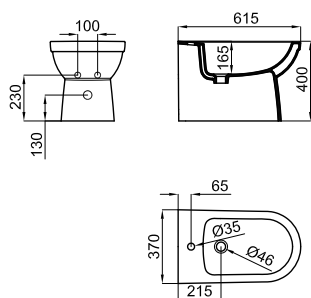

We recommend
On recommande

S - H

100041214
p. 101

BTW **100231996** white
blanc 25.0 16 **211,00 €**

Bidet with fixing kit 100041212
Bidet avec fixations 100041212