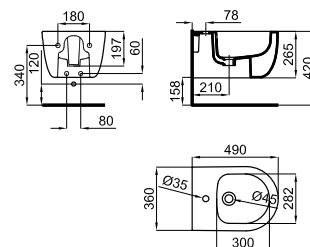

Set "Rimless" Wall hung pan 54cm and soft-close seat&cover  
Set cuvette suspendue "rimless" 54cm avec abattant soft-close.

We recommend  
On recommande

S - H

BTW	Icons	Product Code	Color	Weight (kg)	Volume (L)	Price (€)
	eco, clean rimless, Finish Studio	100160850	○ white blanc	23.0	16	288,00