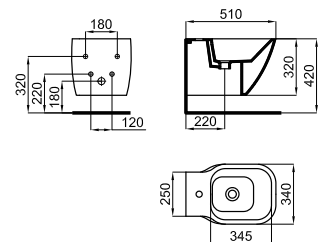

BTW 100229848 white
blanc 456,00 €

Compact bidet with fixing kit 100239113
Bidet compact avec fixations 100239113

100229838 white
blanc 456,00 €

Compact wall hung bidet. Includes 100232181 fixing kit
Bidet compact suspendu avec fixations 100232181