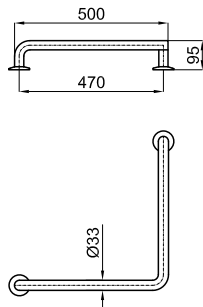

100042161 white epoxy
epoxy blanc 2.1 **212,00 €**

100042159 polished stainless steel
miroir 2.1 **243,00 €**

50x50 cm 90° grab rail
Barre murale coudeé 50x50 cm. 90°