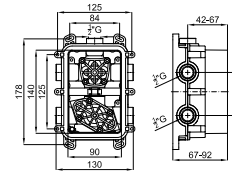

3

1 Thermostatic smart box external component.
Pièce externe thermostatique SmartBox

	100140107		chrome chromé		397,00 €
	100181018		copper cuivre		512,00 €
	100181019		titanium titane		512,00 €
	100281098		brushed copper cuivre brossé		549,00 €
	100281126		brushed titanium titane brossé		549,00 €
	100238318				142,00 €
	100238407				230,00 €

2 SMART BOX SLIM - Universal and quick installation for 1, 2 or 3 ways mixers with with wax thermo-element and 1/2" connections. Flow rate one outlet: 22,4 l/min. at 3 bar. and other outlet: 19,5 l/min. at 3 bar.

SMART BOX SLIM- Corps encastré d'installation rapide universelle pour thermostatique à 1, 2 ou 3 sorties. Avec cartouche thermostatique en cire incorporée et connexions 1/2". 3 bars de pression pour une sortie: 22,4 l/min. et pour l'autre deux: 19,5 l/min.

3 SMART BOX SLIM- Internal thermostatic component for 3 exits 100238318
SMART BOX SLIM- Pièce interne thermostatique 3 sorties 100238318