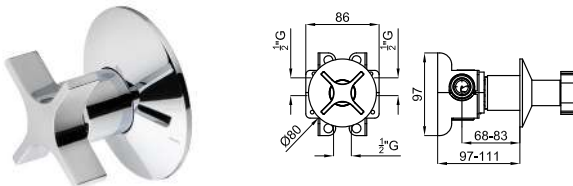

100311339		chrome chromé		335,00 €
			100311357		gold or		494,00 €
			100311360		brushed gold or brosse		655,00 €
			100311338		brushed copper cuivre brossé		655,00 €

CROSS - 2 ways concealed diverter valve 1/2 inch. Manual diverter. Flow rate 29,23 l/min. at 3 bar
CROSS - Inverseur encastré mural 2 sorties. À 3 bars de pression 29,23 l/min