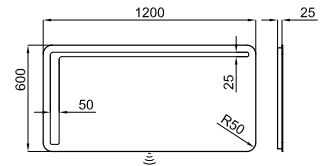

100179914		mirror miroir			1.385,00 €

LOUNGE - 120x60 cm mirror with light strip illuminated by LEDs. IP-44. Retroilluminated on top and bottom, Includes defogger system. LED Temperature 4200K (220V).
Miroir 120x60 cm avec éclairage LED. IP-44. Rétro illumination sur partie supérieure et inférieure.
Système antibuée inclus partie supérieure et inférieure. Température LED 4200 K (220V).

		100211072		mirror miroir			1.631,00 €

LOUNGE - LOUNGE mirror 120x60 cm mirror with sensor that controls the illuminated strip of light, defogger system and upper and lower ambient backlighting (220V).
Miroir PREMIUM 120x60cm avec cellule sensor qui contrôle la frange illuminée, système anti buée et rétroéclairage supérieur et inférieur (220V).