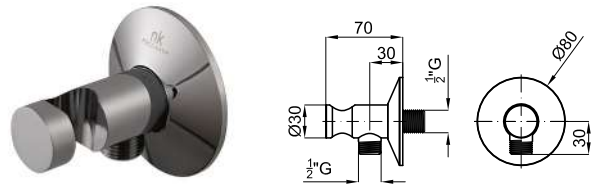

100238770	chrome chromé		65,00 €
	100238771	gold or		81,00 €
	100299391	brushed gold or brossé		125,00 €
	100258850	brushed copper cuivre brossé		125,00 €

HOJ	EX	100238804	chrome chromé		97,00 €
HOJ	EX	100238776	gold or		113,00 €
		100299401	brushed gold or brossé		178,00 €
		100258844	brushed copper cuivre brossé		178,00 €

LIGNAGE - Wall bracket
LIGNAGE - Support mural fixe

LIGNAGE - Wall bracket with outlet elbow
LIGNAGE - Support mural avec prise d'eau