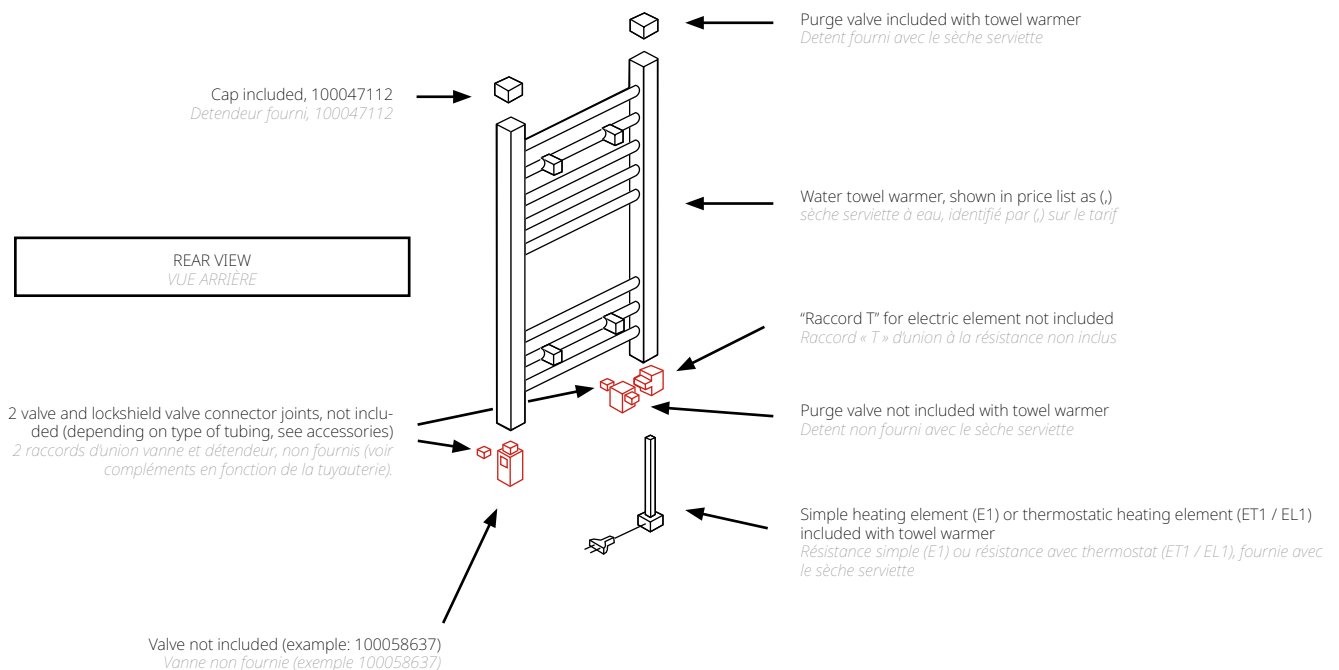

4.- Mixed towel warmer for dual tube installation

4.- sèche serviette mixte pour installation bitube