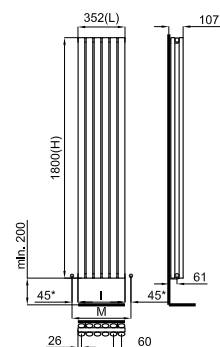

ESSENCE C

AC

350x1800 mm.

L mm	352
I mm	-
H mm	1800
Tube N°	12
Watt ΔT = 50 K	1136 W
Resist. W	-
Fij. N°	4

	100093859 matt black <i>noir mat</i>	30.4 26 796,00 €
	100093835 white <i>blanc</i>	30.4 26 796,00 €

Towel warmers hangers included.
These models cannot be installed with installations prepared for single-tube valves.
Inclus jeu de potères.
Ces modèles ne peuvent pas être montés sur les installations pour valves monotube.

Included accessories:
Accessoires inclus:

100097851

Included accessories:
Accessoires inclus:

100097845