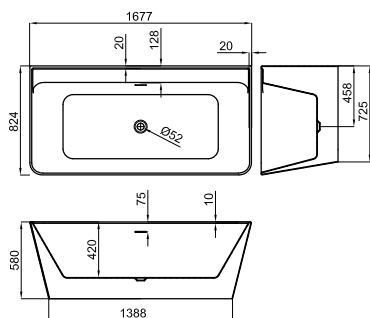

PURE LINE

168 X 82 · 58H

L 192 cm
W 89 cm
H 80 cm

1.37 m³

251 l.

NEW

100328895

glossy white
blanc brillant

3.165,00 €

Bathtub, freestanding, with self, without brassware, rectangular 168x82, one-piece, center bath waste, sanitary acrylic. Syphon NEXT 100158208 accessory not included.
Baignoire, en îlot, étagère, sans robinetterie, rectangulaire 168x82, une-pièce, avec vidage central, acrylique sanitaire. Accessoir siphon NEXT 100158208 non inclus.