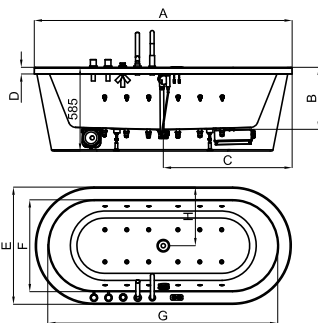

ENJOY "S" head rest  
Appui-tête ENJOY "S"

set of legs CASUAL  
jeu de pieds CASUAL

access panel  
trappe de visite

OVAL panel  
tablier OVAL

mm	A	B	C	D	E	F	G	H
1750 x 800	1750	440	875	45	800	620	1570	400
1900 x 870	1900	440	950	45	870	675	1700	435