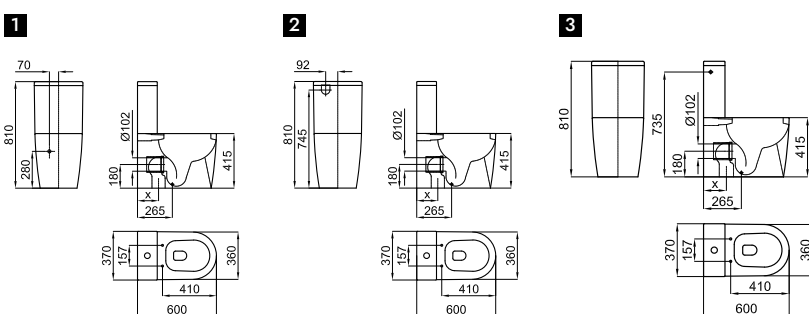

SET

BTW	4,5/3L		100313084	white blanc	39.2	12	803,00 €
	MARCH	I-SMART					

C/C adjustable outlet pan Set with bottom left-hand side inlet 4,5/3 L cistern including Touchless flushing system.

Set cuvette au sol, sortie orientable et réservoir alimentation inférieure gauche 4,5/3 L avec système chasse "Touchless"

SET

1	C/C adjustable outlet pan set with bottom left-hand side inlet 4,5/3 L cistern <i>Set cuvette au sol, sortie orientable et alimentation réservoir inférieure gauche 4,5/3 L</i>	4,5/3L	100160761	white blanc	39.2	12	640,00 €
2	C/C adjustable outlet pan set with rear left-hand side inlet 4,5/3 L cistern <i>Set cuvette au sol avec sortie orientable et alimentation réservoir arrière à gauche 4,5/3 L</i>	BTW 4,5/3L	100160822	white blanc	39.2	12	626,00 €
3	C/C adjustable outlet pan set with left-hand side inlet 4,5/3 L cistern <i>Set cuvette au sol avec sortie orientable et alimentation réservoir latérale à gauche 4,5/3 L</i>	4,5/3L	100160840	white blanc	39.2	12	626,00 €
4	Soft-close seat and cover <i>Abattant cuvette descente retenue</i>		100311404	white blanc	2.7	168	176,00 €

1 2 3

It is required
Requiert

S - V

p. 106

S - H

p. 100