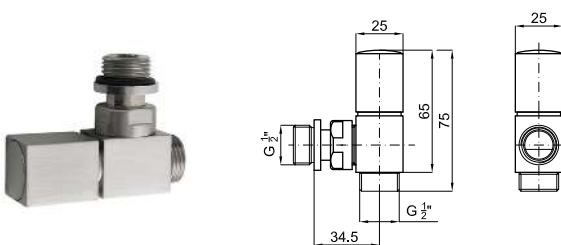

100069255	brushed stainless steel <i>inox brossé</i>	0.4	212,00 €

Nivelite square valve 1/2" + raccord 15 for pipeline of copper
Vanne 1/2" + raccordement 15 pour cuivre