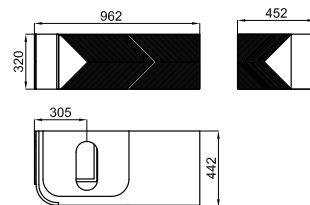

We recommend // On recommande