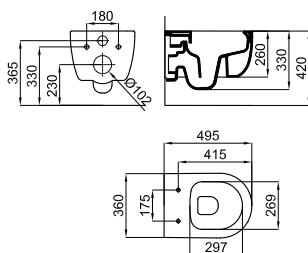

ACRO COMPACT

○ matt white
blanc mate

● matt grey
gris mat

SET	Included accessories: Accessoires inclus:
1	100280846
2	100281193

SET	Included accessories: Accessoires inclus:
1	100282434
2	100285331

● matt black
noir mat

SET	Included accessories: Accessoires inclus:
1	100280799
2	100281159

SET	Icons	Product Code	Color	Weight (kg)	Volume (L)	Price (€)
	eco 6/3L, clean rimless, Finish Studio	100282310	○ matt white blanc mate	27.7	18	741,00
	eco 4,5/3L, clean rimless, Finish Studio	100285525	● matt grey gris mat	28.5	18	779,00
		100282265	● matt black noir mat	28.5	18	803,00

Set "Rimless" Wall hung pan 49cm and soft-close seat&cover
Set cuvette suspendue "rimless" 49cm avec abattant soft-close.