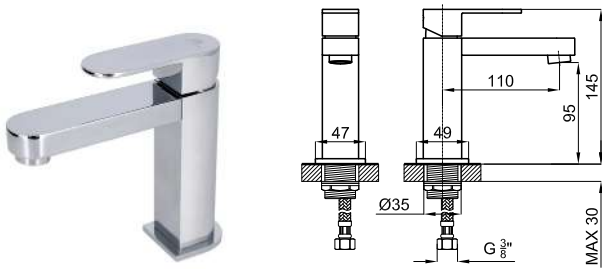

HOTELS

100126423 chrome chromé **136,00 €**

Single lever basin mixer 3/8". Ø25 mm ceramic cartridge. Length of hoses 370 mm. Without pop-up waste set 1 1/4". "Plus" aerator. Flow rate 5 l/min. at 3 bar
Mitigeur lavabo avec cartouche Ø25 mm. Flexibles raccordement 3/8" longueur 370 mm., sans garniture de vidage 1 1/4". Avec mousseur "plus". À 3 bars de pression 5 l/min