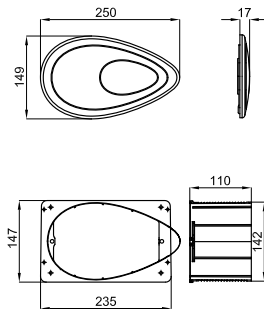

1 Wall hung pan with fixing kit 100090710
Cuvette suspendue avec fixations 100090710

6/3L
100184343
white
blanc
25.0
18
1.122,00 €

2 Soft close seat and cover
Abattant cuvette descente retenue

100184324
white
blanc
2.4
144
297,00 €

For installation in wall frames/cisterns, check the maximum installation range of the pipes already included (drainage and supply) with the dimensions indicated in their respective drawings:

Drainage connection pipe: If a longer pipe length is required, up to a maximum installation range of 180 mm, please request the pipe corresponding to the code 100213056.

Supply pipe: If a longer pipe length is required, up to a maximum installation range of 120 mm, please request the pipe corresponding to the code 100213068.

Pour l'installation sur des châssis/citernes, vérifiez la plage maximale d'installation des tubes déjà inclus (évacuation et alimentation) avec les cotes indiquées sur leurs plans respectifs :

Tuyau de raccordement de vidange : si vous avez besoin d'une longueur de tube supérieure, et pour une plage maximale d'installation de 180 mm, demandez le tube correspondant au code 100213056.

Tube d'alimentation : si vous avez besoin d'une longueur de tube supérieure, et pour une plage maximale d'installation de 120 mm, demandez le tube correspondant au code 100213068.