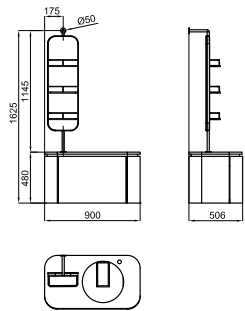

100312967

merlot
merlot

4.762,00 €

PACK FURNITURE FORMA MERLOT: (100312670) 90cm wall mounted vanity. Exterior surface made of Project Tech. It incorporates a central drawer (with an interior drawer), both with soft close system and two side drawers with shelves and soft close system + (100312690) 360° rotatory mirror with shelves on the back to be installed next to the wall mounted Forma vanity.

PACK MEUBLE FORMA MERLOT: (100312670) Meuble suspendu de 90cm. Surface extérieur en Project Tech. Inclus un tiroir central (avec un tiroir intérieur), les deux avec fermeture ralentie et deux tiroir latéraux avec des étagères et fermeture ralentie + (100312690) Miroir giratoire 360° avec étagères sur la partie arrière pour installer sur le meuble suspendu Forma.