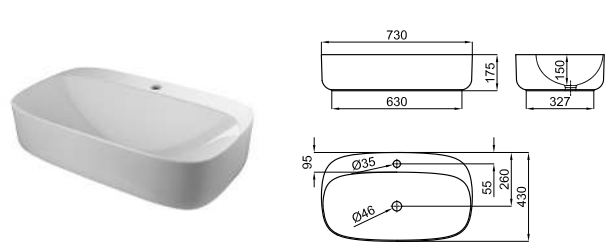

ARQUITECT

	100200789	○ white blanc	MS 12.0	28	365,00 €
	100229825	○ matt white blanc mate	MS 12.0	28	527,00 €
	100285106	● matt black noir mat	MS 12.0	28	527,00 €

	100200797	○ white blanc	MS 17.0	18	526,00 €

70 cm. countertop basin without overflow. It's necessary to use a un-slotted clicker or freeflow grid basin waste.
Lavabo 70 cm. à poser sans trop plein. Un vidage à écoulement permanent devra être utilisé.

42 cm. countertop basin without overflow. It's necessary to use a un-slotted clicker or freeflow grid basin waste.
Lavabo 42 cm. à poser sans trop plein. Un vidage à écoulement permanent devra être utilisé.