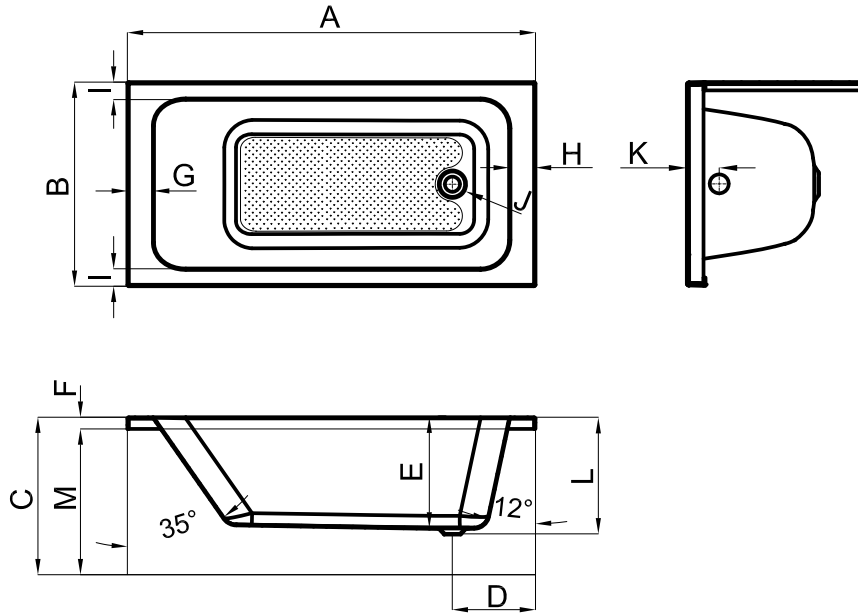

MARNE

mm	A	B	C	D	E	F	G	H	I	J	K	L	M
1400x700	1400	700	540	285	380	40	90	90	60	Ø52	75	400	500
1500x700	1500	700	540	285	380	40	90	90	60	Ø52	75	400	500
1600x700	1600	700	540	285	380	40	90	90	60	Ø52	75	400	500
1600x750	1600	750	540	285	380	40	90	90	60	Ø52	75	400	500
1700x700	1700	700	540	285	380	40	90	90	60	Ø52	75	400	500
1700x750	1700	750	540<!-- <td-->285	380	40	90	90	60	Ø52	75	400	500	
1800x800	1800	800	540	285	380	40	90	90	60	Ø52	75	400	500