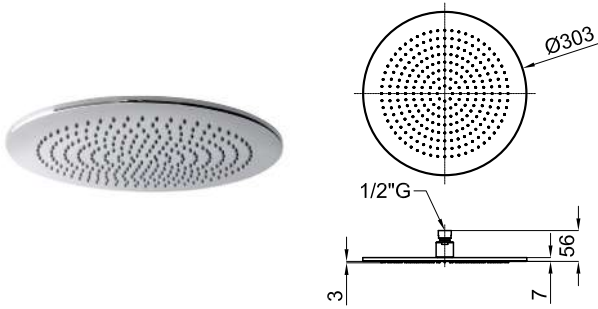

# LIGNAGE

designed by Ramón Esteve

			100090796		chrome chromé		349,00 €
			100238749		gold or		462,00 €
			100299345		brushed gold or brosse		491,00 €
			100280685		brushed copper cuivre brossé		491,00 €
			100281820		brushed titanium titane brossé		491,00 €