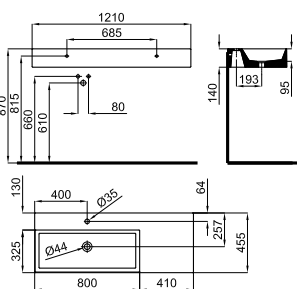

100243647	white <i>blanc</i>	32.0	12	827,00 €

	100243691	white <i>blanc</i>	32.0	12	827,00 €

	100310971	matt white <i>blanc mate</i>	32.0	12	1.277,00 €
	100310981	matt black <i>noir mat</i>	32.0	12	1.277,00 €

	100310961	matt white <i>blanc mate</i>	32.0	12	1.277,00 €
	100310982	matt black <i>noir mat</i>	32.0	12	1.277,00 €

120 cm. wall hung basin with left offset bowl, taphole, overflow and 100041225 fixing kit.
Lavabo 120 cm suspendu à bac décalé vers la gauche, trou pour la robinetterie, trop-plein et fixations 100041225.

120 cm. wall hung basin with right offset bowl, taphole, overflow and 100041225 fixing kit.
Lavabo 120 cm suspendu à bac décalé vers la droite, trou pour la robinetterie, trop-plein et fixations 100041225.