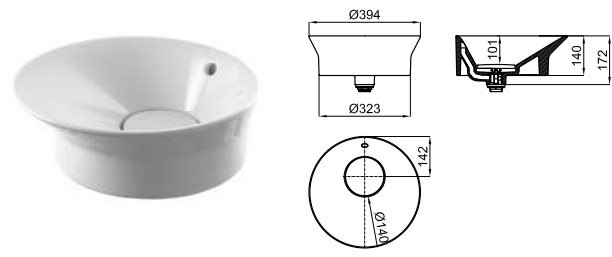

TONO

designed by Foster + Partners

	100188367	○ white <i>blanc</i>	 28	321,00 €
	100305794	○ matt white <i>blanc mate</i>	 28	482,00 €
	100305833	● matt black <i>noir mat</i>	 28	553,00 €

Ø40 cm. countertop cylinder basin with overflow, clicker basin waste with ceramic cover included
Lavabo cylindrique Ø40 cm à poser avec trop plein

	100188336	○ white <i>blanc</i>	 28	306,00 €

Ø40 cm. countertop angled basin with overflow, clicker basin waste with ceramic cover included
Lavabo 40cm à poser