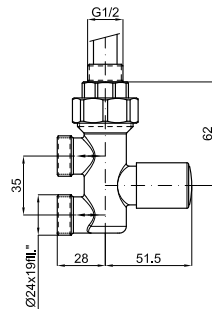

100041891 chrome
chromé 177,00 €

100312686 matt black
noir mat 243,00 €

Vertical valve for monotube
Valve monotube verticale