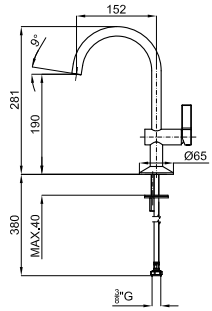

# LIGNAGE

designed by Ramón Esteve

	ECO FLOW	100241772		chrome chromé		617,00 €
	ECO FLOW	100241744		gold or		858,00 €
	ECO FLOW	100301598		brushed gold or brossé		1.118,00 €
	ECO FLOW	100289158		brushed copper cuivre brossé		1.118,00 €