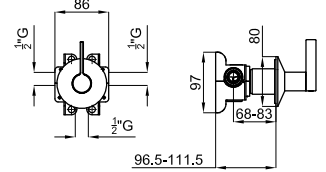

LIGNAGE

designed by Ramón Esteve

< 2 >	EX	100241777	chrome chromé	MS 1.4	442,00 €
< 2 >	EX	100241759	gold or	MS 1.4	643,00 €
60		100301577	brushed gold or brossé	MS 1.4	855,00 €
		100289253	brushed copper cuivre brossé	MS 1.4	855,00 €

< 2 >	EX	100238551	chrome chromé	MS 1.4	335,00 €
< 2 >	EX	100238517	gold or	MS 1.4	494,00 €
60		100299393	brushed gold or brossé	MS 1.4	655,00 €
		100289247	brushed copper cuivre brossé	MS 1.4	655,00 €

LUXE - 2 ways concealed diverter valve 1/2". Manual diverter. Flow rate 29,23 l/min. at 3 bar
LUXE - Inverseur encastré mural 2 sorties. À 3 bars de pression 29,23 l/min

CROSS - 2 ways concealed diverter valve 1/2". Manual diverter. Flow rate 29,23 l/min. at 3 bar
Inverseur encastré mural 2 sorties. À 3 bars de pression 29,23 l/min