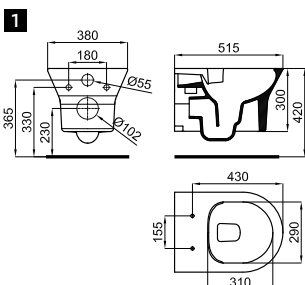

100235020

white  
blanc

495,00 €

42 cm. wall hung corner basin with overflow, clicker waste with ceramic cover and fixing kit 100041225 included.

Lavabo angulaire 42 cm suspendu avec trop plein et couvercle céramique type clicker. Inclus fixations 100041225