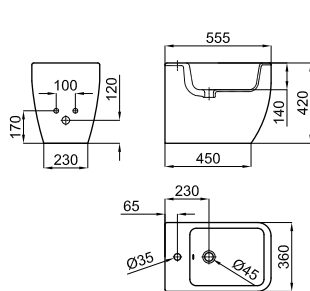

We recommend
On recommande
S - H

100041214
p. 101