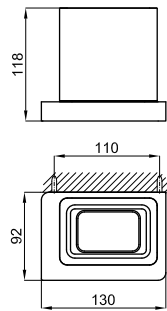

100213307	chrome chromé	1.4	227,00 €
	100289142	gold or	1.4	334,00 €
	100284343	copper cuivre	1.4	334,00 €
	100284350	titanium titane	1.4	334,00 €

	100213306	chrome chromé	1.6	265,00 €
	100238438	gold or	1.6	380,00 €
	100213385	copper cuivre	1.6	380,00 €
	100213386	titanium titane	1.6	380,00 €