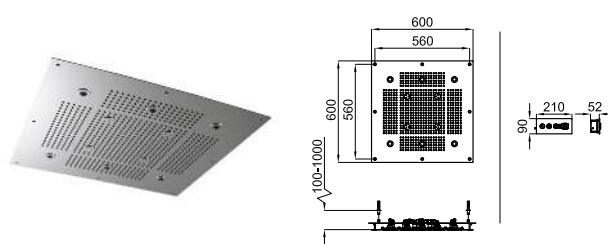

SEASONS PRODUCT RANGE · GAMME SEASONS

100278624

polished stainless steel
mirail

7.482,00 €

100278599

polished stainless steel
mirail

5.726,00 €

SEASONS - 65 cm ceiling build-in sprayer. Water functions: inner rain, peripheral rain, nebulizer, waterfall and inner + peripheral rain. Additional features: color therapy and aromatherapy. It includes Seasons keyboard and the flowers, energy, and relax aroma packs. Protection IPX4. Voltage 220 V. It's necessary to order a valve with minimum 4 outputs which can operate 2 outputs at the same time (100282727, 100282736, 100140559, 100140919, 100093579 + 4x100093574). More information regarding minimum requirements for each water outlet are available in the installation manuals. Includes 100259556, 100243231

SEASONS - Ciel de pluie encastré au plafond de 65cms. Fonctions : pluie intérieure, pluie périphérique, brumisateur, cascade et pluie intérieure + pluie périphérique. Fonctions supplémentaires: chromothérapie et aromathérapie. Comprend un clavier Seasons et des packs de parfums flowers, énergie et relax. Protection IPX4. Alimentation 220 V. Robinet non inclus. Il sera nécessaire de commander un robinet avec au moins 4 sorties pouvant utiliser 2 sorties simultanément pour faire fonctionner le ciel de pluie (100282727, 100282736, 100140559, 100140919, 100093579 + 4x100093574). Pour plus d'informations concernant les débits d'eau minimum pour chaque sortie d'eau veuillez consulter les instructions de montage. Comprend 100259556, 100243231

100309443

matt black
noir mat

6.632,00 €

100312850

gold
or

10.660,00 €

100309461

copper
cuivre

10.660,00 €

100309462

titanium
titane

10.660,00 €

100312798

brushed gold
or brossé

11.019,00 €

100312892

brushed copper
cuivre brossé

11.019,00 €

100312893

brushed titanium
titane brossé

11.019,00 €

SEASONS - 60 cm ceiling build-in sprayer. Water functions: inner rain, peripheral rain, nebulizer and inner + peripheral rain. Additional features: color therapy and aromatherapy. It includes Seasons keyboard and the flowers, energy, and relax aroma packs. Protection IPX4. Voltage 220 V. It's necessary to order a valve with minimum 3 outputs which can operate two outputs at the same time (100282733, 100282727, 100282736, 100063400, 100140559, 100063401, 100140919, 100243835, 100093579 + 3x100093574). More information regarding minimum requirements for each water outlet are available in the installation manuals. Includes 100292773, 100243231.