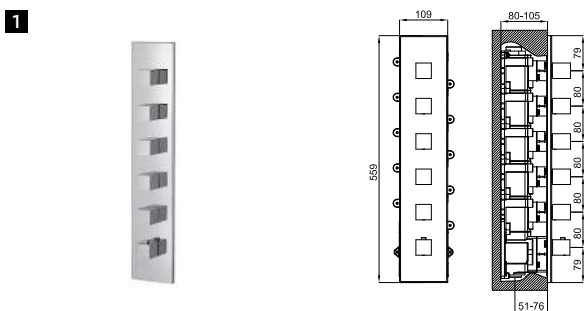

1 OXO Trim kit for the thermostatic valve 5 ways. Thermostatic rough-in valve 5 ways code 100282736 required
OXO Partie externe thermostatique 5 sorties. Nécessite le corps interne de 5 voies code 100282736