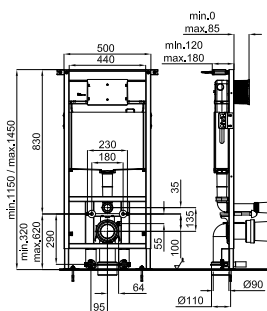

Concealed cistern with frame for wall hung pan with seat electronic pre-installation. Light wall installation. Including fixing kits and connections points with the electronic seat.

Bati support pour cuvette suspendue avec pré installation de l'abattant électronique. Installation sur mur léger. Inclus kit de fixation et connexions avec l'abattant/WC

6/3L

400 KG

100181061

14.0

15

661,00 €