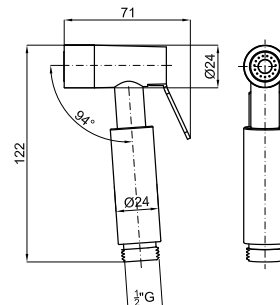

100311337 brushed stainless steel acier brossé 0.3 54,00 €

ROUND INOX - Sanitary shower
ROUND INOX - Douche sanitaire