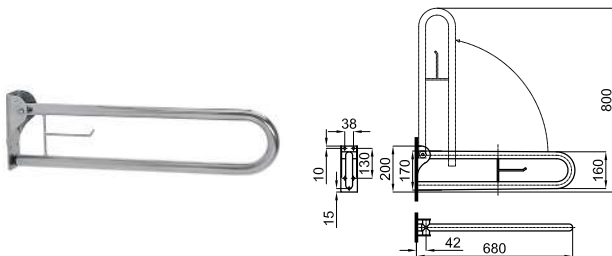

100042140	white epoxy <i>epoxy blanc</i>	2.4	277,00 €	100042173	white epoxy <i>epoxy blanc</i>	2.7	288,00 €
100042138	polished stainless steel <i>miroir</i>	2.4	294,00 €	100042171	polished stainless steel <i>miroir</i>	2.7	341,00 €

68 cm vertical folding grab rail with roll holder
Barre de maintien rabattable verticale 68 cm. avec porte-papier

80 cm vertical folding grab rail with roll holder
Barre de maintien rabattable verticale 80 cm. avec porte-papier