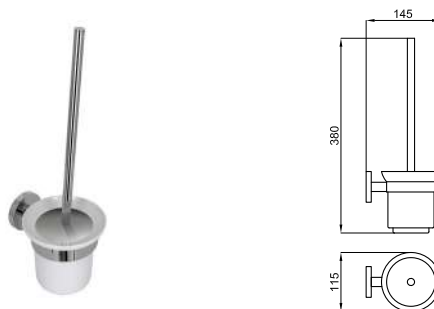

100103955 chrome chromé 1.0 **62,00 €**

Wall mounted brush holder
Porte-balai fixe