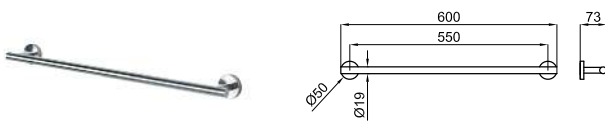

ROUND INOX

100282057
brushed stainless steel
acier brossé
0.6 **54,00 €**

100282087
brushed stainless steel
acier brossé
0.4 **30,00 €**

60 cm towel rail
Porte-serviettes fixe 1 barre 60 cm

Roll holder without cover
Porte-papier sans couvercle