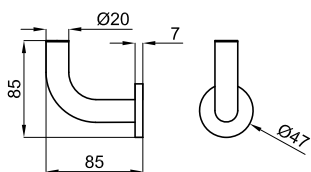

# EASY

100042183  polished stainless steel *mirroir*  0.2 **44,00 €**

Robe hook  
*Crochet*

100042184  polished stainless steel *mirroir*  0.5 **84,00 €**

27 cm towel holder  
*Anneau porte-serviettes 27 cm.*