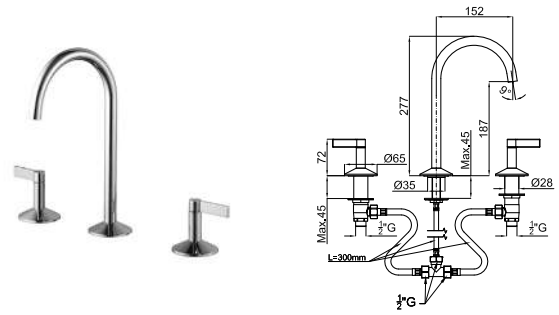

ECO FLOW	100238512		chrome chromé		624,00 €
	ECO FLOW	100238531		gold or		949,00 €
		100299392		brushed gold or brosse		1.210,00 €
		100289252		brushed copper cuivre brossé		1.210,00 €

CROSS - 3 hole basin mixer 1/2". Ceramic disc valves . Without pop-up waste. Flow rate 5 l/min. at 3 bar.
CROSS - Mélangeur lavabo 3 pièces. Tête ceramique . Sans vidage. À 3 bars de pression 5 l/min.