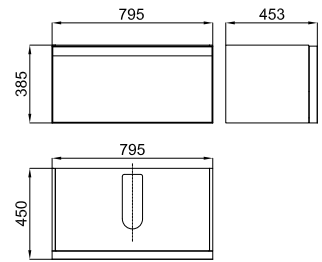

**100210513**

○ white  
blanc

**1.579,00 €**

**100210505**

● matt black  
noir mat

**1.579,00 €**

Wall hung vanity unit 80 cm., with 1 drawer with soft-close system.  
*Module suspendu de 80 cm., 1 tiroir à fermeture amortie.*