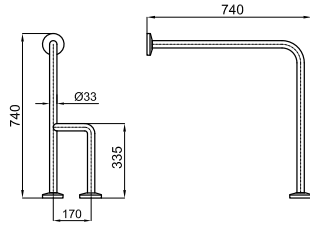

EASY

100042150 polished stainless steel
miroir 3.3 **298,00 €**

Grab rail 3 wall-floor
Barre de maintien fixation sol-mur