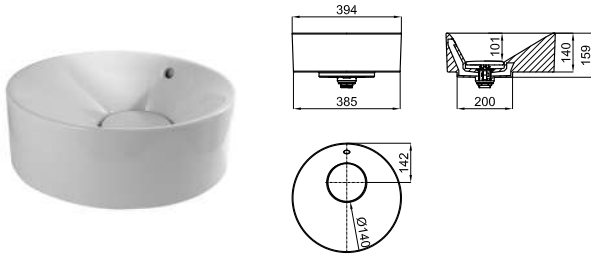

TONO

designed by Foster + Partners

	100188367	○ white <i>blanc</i>	 28	321,00 €
	100305794	○ matt white <i>blanc mate</i>	 28	482,00 €
	100305833	● matt black <i>noir mat</i>	 28	553,00 €

Ø40 cm. countertop cylinder basin with overflow, clicker basin waste with ceramic cover included
Lavabo cylindrique Ø40 cm à poser avec trop plein

	100188336	○ white <i>blanc</i>	 28	306,00 €

Ø40 cm. countertop angled basin with overflow, clicker basin waste with ceramic cover included
Lavabo 40cm à poser