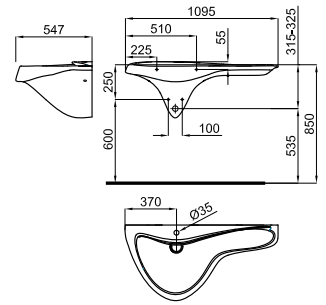

100183322

white
blanc

1.942,00 €

109 cm. wall hung basin with left offset bowl and overflow. Clicker basin waste with ceramic plug, shapon and fixing kit included.

Lavabo 109 cm suspendu, décalé gauche, avec trop plein. Inlct vidage clicker céramique, siphon et fixations.