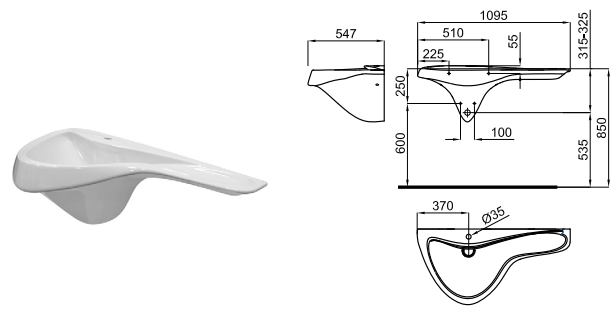

# VITAE

designed by Zaha Hadid Design

**100214347**
 white  
 blanc
 

**1.197,00 €**

65 cm. wall hung basin with overflow, clicker waste with ceramic cover and fixing. Clicker basin waste with ceramic plug, shipon and fixing kit included.  
 Lavabo 65 cm suspendu avec trop plein, bonde clicker céramique, siphon et fixations.