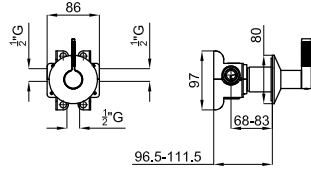

LIGNAGE

designed by Ramón Esteve

< 2 >	EX	100241777	chrome chromé	MS 1.4	442,00 €
< 2 >	EX	100241759	gold or	MS 1.4	643,00 €
60		100301577	brushed gold or brossé	MS 1.4	855,00 €
		100289253	brushed copper cuivre brossé	MS 1.4	855,00 €

< 2 >	EX	100238551	chrome chromé	MS 1.4	335,00 €
< 2 >	EX	100238517	gold or	MS 1.4	494,00 €
60		100299393	brushed gold or brossé	MS 1.4	655,00 €
		100289247	brushed copper cuivre brossé	MS 1.4	655,00 €

LUXE - 2 ways concealed diverter valve 1/2". Manual diverter. Flow rate 29,23 l/min. at 3 bar
LUXE - Inverseur encastré mural 2 sorties. À 3 bars de pression 29,23 l/min

CROSS - 2 ways concealed diverter valve 1/2". Manual diverter. Flow rate 29,23 l/min. at 3 bar
Inverseur encastré mural 2 sorties. À 3 bars de pression 29,23 l/min