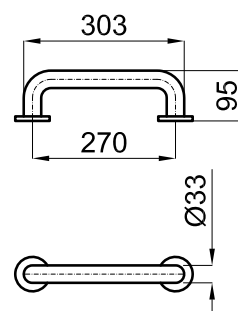

# EASY

100042183  polished stainless steel *mirroir*  0.2 **44,00 €**

Robe hook  
*Crochet*

100042184  polished stainless steel *mirroir*  0.5 **84,00 €**

27 cm towel holder  
*Anneau porte-serviettes 27 cm.*