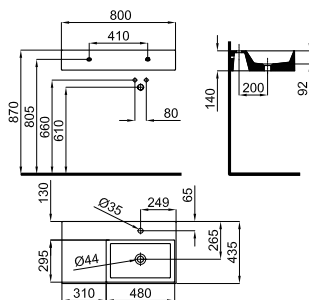

80 cm. wall hung basin with left offset bowl, without taphole, overflow and 100041225 fixing kit.
Lavabo 80 cm suspendu à bac décalé vers la gauche, sans trou pour la robinetterie, trop-plein et fixations 100041225.

100285136

matt white
blanc mate

921,00 €

100285140

matt black
noir mat

921,00 €

80 cm. wall hung basin with left offset bowl, taphole, overflow and 100041225 fixing kit.
Lavabo 80 cm suspendu à bac décalé vers la gauche, trou pour la robinetterie, trop-plein et fixations 100041225.

100243664

white
blanc

526,00 €