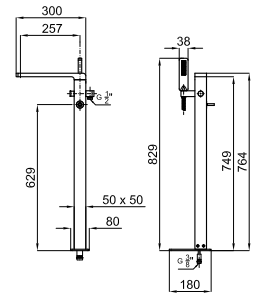

100063518		chrome chromé		2.834,00 €
		100073038		white blanc		3.142,00 €
		100210927		copper cuivre		4.468,00 €
		100208612		titanium titane		4.468,00 €

Floor mounted bath shower mixer 3/8". Spout with flow-bracker. automatic diverter. Flow rate 14,83 l/min. at 3 bar for spout and 14,12 l/min. at 3 bar for handshower.
Mitigeur bain/douche installation au sol avec cartouche Ø35 mm. Raccordement 3/8". Douchette, flexible et support inclus. Inverseur automatique. Bec avec brise-jet laminaire. Chute deau en effet cascade. À 3 bars de pression 14,83 l/min. pour bec et 14,12 l/min. pour douchette.