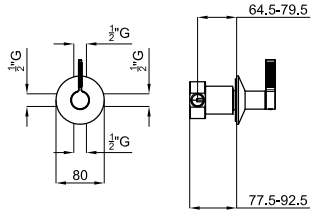

LIGNAGE

designed by Ramón Esteve

< 3 >	EX	100241780	chrome chromé	1.5	539,00 €
< 3 >	EX	100241739	gold or	1.5	734,00 €
		100301621	brushed gold or brosse	1.5	976,00 €
		100289157	brushed copper cuivre brossé	1.5	976,00 €

LUXE - Wall mounted concealed 3 ways diverter valve 1/2". Flow rate at 3 bar 27,09 l/min.
LUXE - Inverseur encastré mural 3 sorties. À 3 bars de pression 27,09 l/min

< 3 >	EX	100238536	chrome chromé	1.5	420,00 €
< 3 >	EX	100238537	gold or	1.5	559,00 €
		100299394	brushed gold or brosse	1.5	745,00 €
		100289245	brushed copper cuivre brossé	1.5	745,00 €

Wall mounted concealed 3 ways diverter valve 1/2". Flow rate at 3 bar 27,09 l/min.
Inverseur encastré mural 3 sorties. À 3 bars de pression 27,09 l/min