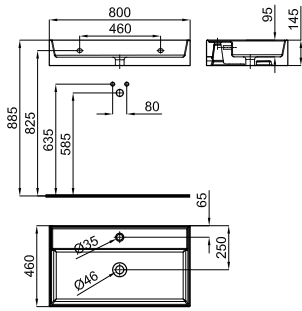

PURE

We recommend // On recommande

100189733

○ white
blanc

554,00 €

80x46 cm wall hung thin basin with overflow and fixing kit 100041225.
Lavabo 80x46 cm suspendu à bords fins avec trop-plein et fixations 100041225.