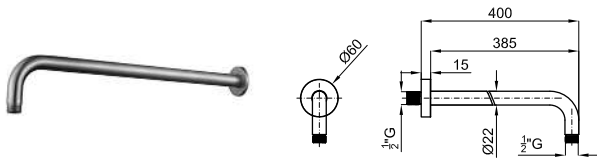

AISI 316
EX
Finish Shower
100281144
brushed stainless steel
inox brossé
kg 0.3
78,00 €

40 cm shower head arm, wall connection
Bras ciel de pluie 40 cm. mural