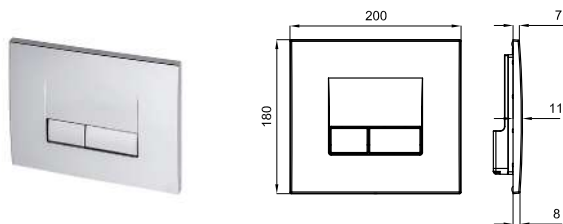

NEW CONTRACTS LINE

NEW

100326929

chrome
chromé

330,00 €

RETTO Double flush button, in metal. Anti-vandal.

RETTO - Plaque de commande double poussoir, métallique. Anti vandalisme.