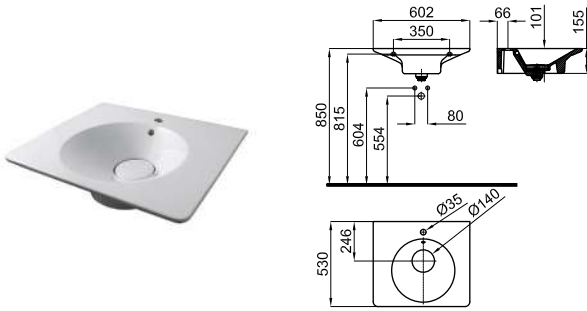

TONO

designed by Foster + Partners

60 cm. wall hung basin with overflow, clicker waste with ceramic cover and fixing kit 100041225 included.

Lavabo suspendu 60 avec trop plein et couvercle céramique type clicker. Inclus fixations 100041225