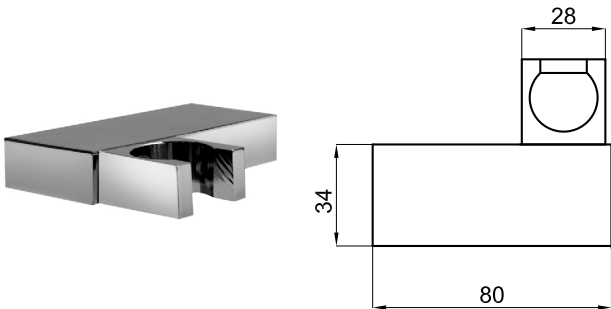

ACCESSORIES • ACCESSOIRES

100238770 chrome chromé 0.3 **65,00 €**

100238771 gold or 0.3 **81,00 €**

100299391 brushed gold or brosse 0.3 **125,00 €**

100258850 brushed copper cuivre brossé 0.3 **125,00 €**

100281145 brushed stainless steel inox brossé 2.9 **49,00 €**

Wall bracket
Support mural fixe

LIGNAGE - Wall bracket
LIGNAGE - Support mural fixe

100038630 chrome chromé 0.3 **56,00 €**

100212568 matt black noir mat 0.3 **74,00 €**

100180118 copper cuivre 0.3 **85,00 €**

100180021 titanium titane 0.3 **85,00 €**

100281756 brushed copper cuivre brosse 0.3 **93,00 €**

100280697 brushed titanium titane brossé 0.3 **93,00 €**

100280987 chrome chromé 0.6 **47,00 €**

100289094 matt black noir mat 0.1 **54,00 €**

100280698 copper cuivre 0.6 **67,00 €**

100280763 titanium titane 0.6 **67,00 €**

100280782 brushed copper cuivre brosse 0.6 **74,00 €**

100281795 brushed titanium titane brossé 0.3 **74,00 €**

COTA - Wall bracket
COTA - Support mural fixe

MINIMAL - Wall bracket
MINIMAL - Support mural fixe

100293426 chrome chromé 0.1 **16,00 €**

Wall bracket
Support mural orientable

100293425 chrome chromé 0.1 **7,00 €**

Wall bracket
Support mural fixe