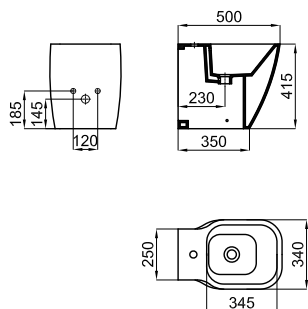

1. **1** "Rimless" Wall hung pan. Includes the fixings kit 100232181
   Cuvette suspendue "rimless". Inclus fixations 100232181

100229785

white
blanc

456,00 €

1. **2** "Rimless" pan soft close seat and cover
   Abattant cuvette descente retenue pour cuvette "rimless"

100229839

white
blanc

154,00 €

For installation in wall frames/cisterns, check the maximum installation range of the pipes already included (drainage and supply) with the dimensions indicated in their respective drawings:
Drainage connection pipe: If a longer pipe length is required, up to a maximum installation range of 180 mm, please request the pipe corresponding to the code 100213056.
Supply pipe: If a longer pipe length is required, up to a maximum installation range of 120 mm, please request the pipe corresponding to the code 100213068.

*Pour l'installation sur des châssis/citernes, vérifier la plage maximale d'installation des tubes déjà inclus (évacuation et alimentation) avec les cotes indiquées sur leurs plans respectifs :
Tuyau de raccordement de vidange : si vous avez besoin d'une longueur de tube supérieure, et pour une plage maximale d'installation de 180 mm, demandez le tube correspondant au code 100213056.
Tuyau d'alimentation : si vous avez besoin d'une longueur de tube supérieure, et pour une plage maximale d'installation de 120 mm, demandez le tube correspondant au code 100213068.*

We recommend
On recommande

S - H

100041214
p. 101