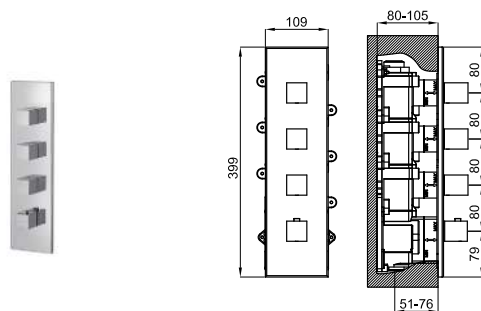

THERMOSTATIC VALVES · THERMOSTATIQUES

1

2

1 OXO Trim kit for the thermostatic valve 2 ways. Thermostatic rough-in valve 2 ways code 100282740 required
OXO *Partie externe thermostatique 2 sorties. Nécessite le corps interne de 2 voies code 100282740*

	EX	100282715		chrome <i>chromé</i>		803,00 €
	EX	100282720		matt black <i>noir mat</i>		1.003,00 €
		100282716		brushed titanium <i>titane brossé</i>		1.268,00 €
		100282740				1.265,00 €

2 OXO Thermostatic valve 2 way with wax thermo-element. 3/4" connectors. Integrated shut off. The flowrate at 3 bar (mixed water) for 1 water way is 36,5 l/min. For 2 water ways at the same time simultaneously is 39,5 l/min to be shared between both of them. Includes non-return valves and 38°C security stop.

OXO *Corps interne thermostatique 2 sorties avec élément en cire. Connexions de 3/4". Régulateur de débit. Le débit à 3 bars est de 36,5 l/min pour une sortie. Pour deux sorties à la fois de débit est de 39,5 l/min à partager entre les deux sorties. Comprend valve anti-retour et stop de sécurité à 38°C.*

1

2

1 OXO Trim kit for the thermostatic valve 3 ways. Thermostatic rough-in valve 3 ways code 100282733 required
OXO *Partie externe thermostatique 3 sorties. Nécessite le corps interne de 3 voies code 100282733*

	EX	100282717		chrome <i>chrome</i>		881,00 €
	EX	100282679		matt black <i>noir mat</i>		1.104,00 €
		100282718		brushed titanium <i>titane brossé</i>		1.393,00 €
		100282733				1.482,00 €

2 OXO Thermostatic valve 3 way with wax thermo-element. 3/4" connectors. Integrated shut off. The flowrate at 3 bar (mixed water) for 1 water way is 36,5 l/min. For 2 water ways at the same time simultaneously is 39,5 l/min to be shared between both of them. Includes non-return valves and 38°C security stop.