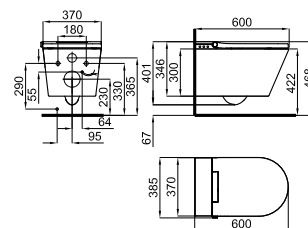

SET

4,5/3L

I-SMART

100278528

white
blanc

30.0

16

2.884,00 €

Wall hung pan set with electronic seat and cover. Functions: soft-close, heated seat with adjustable temperature, multimode bidet function, adjustable temperature dryer, deodorizer, descaling system and night light. Remote control and batteries included (2 units AAA 1.5V y 1 unit CR2032 3V)

Set sanitaire suspendu avec abattant électronique. Fonctions de l'abattant : fermeture ralentie, abattant chauffant avec réglage de température, fonction bidet avec différents mode d'utilisation, séchage avec température réglable, anti-odeurs, système anticalcaire et lumière LED nocturne. Comprend télécommande à distance et batteries (2 pièces AAA 1.5V y 1 pièce CR2032 3V)