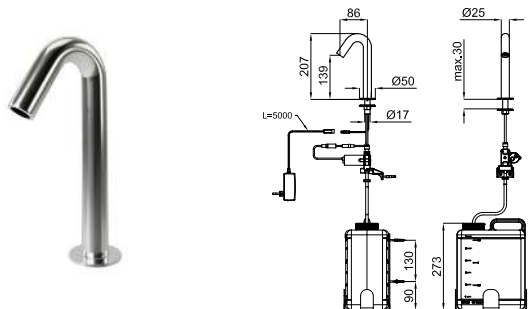

I-SMART	100283563	chrome chromé	2.0 kg	796,00 €

Deck mounted spout Round model for hydroalcoholic disinfectant dosing, univ adapt 12DC, 6L (1.6 Gallons) bottle, hydroalcoholic disinfectant viscosity 0 - 3800 cPs, standard discharge 1.0cc (customizable by optional remote control), sensor range 30-100 mm +-10 mm 1.18-3.94" (customizable by optional remote control)

Bec de support modèle rond pour le dosage de désinfectant hydroalcoolique, adapt univ 12DC, bouteille 6L (1.6 Gallons), viscosité du désinfectant hydroalcoolique 0 - 3800 cPs, descarga standart 1.0cc (personnalisable par télécommande optionnelle), gamme du capteur 30-100 mm +-10 mm 1,18-3,94 "(personnalisable par télécommande en option)

100297494	white blanc	2.0 kg	88,00 €

Remote control for Noken soap and gel dispensers TOUCHLESS series. It comes with a liquid regulator to be dosed within an available range. Other functions available to help the user.

Télécommande pour distributeur de gel et savon de la série TOUCHLESS. Permet de sélectionner la quantité de liquide à distribuer dans des rangs proposés. Autres fonctions d'aide à l'utilisateur disponibles.