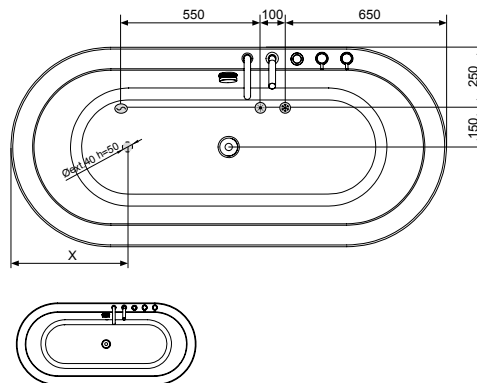

ENJOY "S" head rest  
Appui-tête ENJOY "S"

set of legs CASUAL  
jeu de pieds CASUAL

access panel  
trappe de visite

OVAL panel  
tablier OVAL

mm	A	B	C	D	E	F	G	H
1750 x 800	1750	440	875	45	800	620	1570	400
1900 x 870	1900	440	950	45	870	675	1700	435