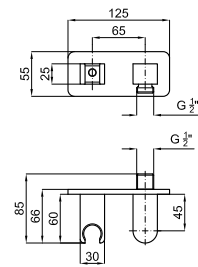

100063527		chrome chromé		1.2	396,00 €
		100073046		white blanc		1.2	464,00 €
		100210928		copper cuivre		1.2	631,00 €
		100208633		titanium titane		1.2	631,00 €