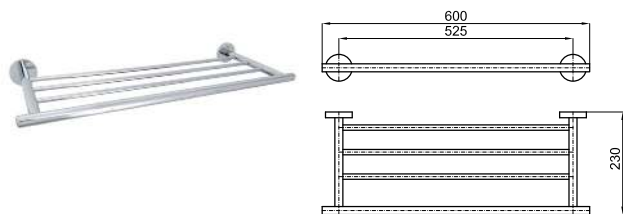

HOTELS

100103969 chrome chromé 1.2 **148,00 €**

Clean towel shelf
Porte-serviettes + étagère sans barre