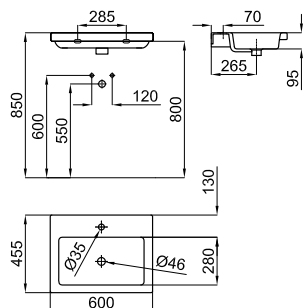

SQUARE

60 CM

We recommend // On recommande

100090017

white
blanc

411,00 €

60x45 cm. wall hung basin with fixing kit 100041225 with overflow.
Lavabo 60x45 cm. suspendu avec trop plein et fixations 100041225.