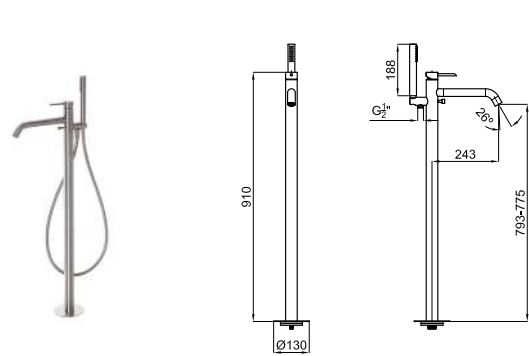

ROUND INOX

100283401 brushed stainless steel inox brossé 1.757,00 €