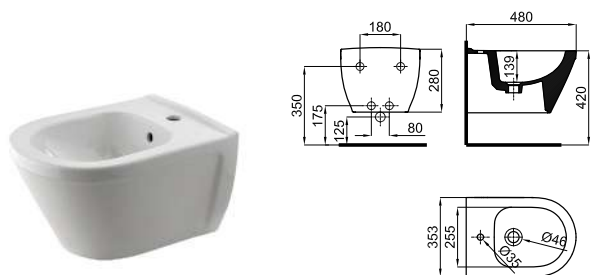

We recommend
On recommande

S - H

p. 101

100327731

white
blanc

361,00 €

NEW

Wall hung bidet with fixing kit 100258251
Bidet suspendu avec fixations 100258251