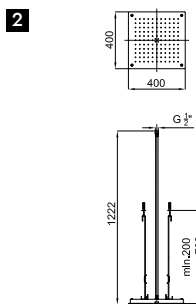

RECESSED PRODUCT RANGE · GAMME ENCASTREMENT

1 Ceiling mounted Square 50 cm. rain shower head. Flow rate 18 l/min. at 3 bar.
Ciel de pluie encastré plafond Square 50 cm. À 3 bars de pression 18 l/min.

100121023 polished stainless steel
miroir **654,00 €**

XXL

2 Ceiling mounted Square 40 cm. rain shower head. Flow rate 15 l/min. at 3 bar.
Ciel de pluie encastré plafond Square 40 cm. À 3 bars de pression 15 l/min.

100121022 polished stainless steel
miroir **493,00 €**

AISI 304

3 Ceiling mounted Square 30 cm. rain shower head. Flow rate 9 l/min. at 3 bar.
Ciel de pluie encastré plafond Square 30 cm. À 3 bars de pression 9 l/min.

100121021 polished stainless steel
miroir **424,00 €**

100308049 matt black
noir mat **543,00 €**

100308062 brushed copper
cuivre brossé **655,00 €**

100308070 brushed titanium
titane brossé **655,00 €**