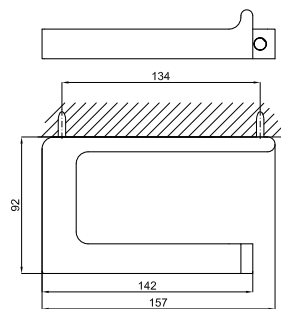

100213323	chrome chromé	0.7	139,00 €
	100238447	gold or	0.7	214,00 €
	100213319	copper cuivre	0.7	214,00 €
	100213340	titanium titane	0.7	214,00 €

Roll holder without cover
Porte-papier sans couvercle

	100213332	chrome chromé	1.9	283,00 €
	100238416	gold or	1.9	427,00 €
	100213325	copper cuivre	1.9	427,00 €
	100213387	titanium titane	1.9	427,00 €

Wall mounted brush holder
Porte-balai fixe