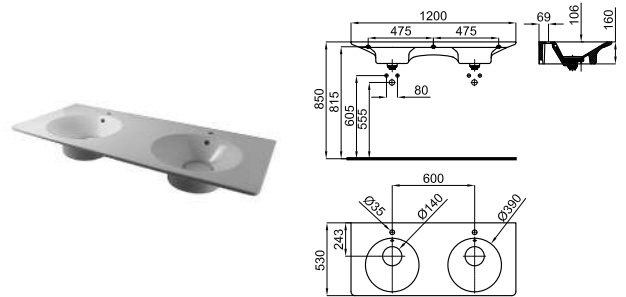

120 cm. double bowl wall hung basin with overflow, clicker waste with ceramic cover and fixing kit 100041225 included.

Lavabo suspendu 120 cm. à bac double avec trop plein et couvercle céramique type clicker. Inclus fixations 100041225