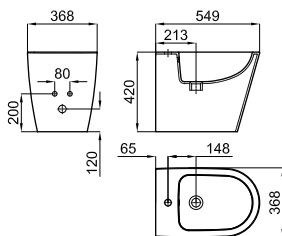

Set "Rimless" Wall hung pan 54cm and soft-close seat&cover  
Set cuvette suspendue "rimless" 54cm avec abattant soft-close.

We recommend  
On recommande

S - H

BTW	Icons	Product Code	Color	Weight (kg)	Volume (L)	Price (€)
	eco, clean rimless, Finish Studio	100160850	○ white blanc	23.0	16	288,00