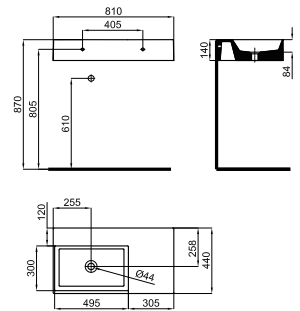

100200808

white
blanc

100272268

white
blanc

526,00 €