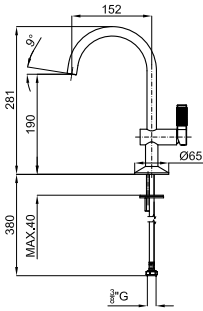

# LIGNAGE

designed by Ramón Esteve

	ECO FLOW	100241772		chrome chromé		617,00 €
	ECO FLOW	100241744		gold or		858,00 €
	ECO FLOW	100301598		brushed gold or brossé		1.118,00 €
	ECO FLOW	100289158		brushed copper cuivre brossé		1.118,00 €