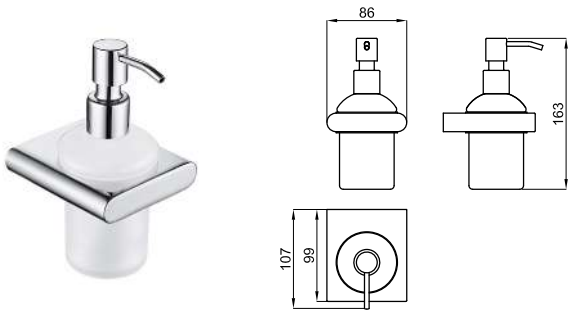

NEW	100328478	chrome chromé	0.6	110,00 €
NEW	100328464	matt black noir mat	0.6	138,00 €

NEW	100328479	chrome chromé	0.6	77,00 €

Wall mounted tumbler holder
Porte-gobelet fixe

60 cm towel rail
Porte-serviettes fixe 1 barre 60 cm.

NEW	100328488	chrome chromé	0.9	86,00 €

NEW	100328447	chrome chromé	0.6	87,00 €

Wall mounted soap dispenser
Diffuseur de savon fixe

Roll holder with cover
Porte-papier avec couvercle