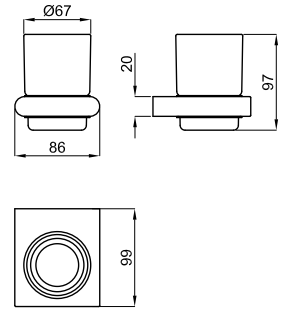

NEW NK CONCEPT