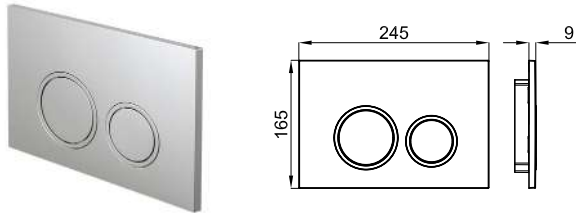

○ white
○ blanc

SET Included accessories:
Accessoires inclus

- 1 100278593
- 2 100289924

SET

100331458 ○ white
○ blanc 2.335,00 €

Wall hung pan set with electronic seat and cover i-Comfort. Functions: soft-close, heated seat with adjustable temperature, multimode bidet function, adjustable temperature dryer, deodorizer and night light. Remote control and batteries not included (3 units AAA 1.5V). Concealed frame with cistern, reduced thickness, for wall hung pan with electronic seat i-Comfort. For installation in light wall. Includes fixings kit and connections for water inlet and electric supply for the WC.

Set sanitaire suspendu avec abattant électronique i-Comfort. Fonctions de l'abattant : fermeture ralentie, abattant chauffant avec réglage de température, fonction bidet avec différents mode d'utilisation, séchage avec température réglable, anti-odeurs et lumière LED nocturne. Comprend télécommande à distance (batteries 3 pièces AAA 1.5V non inclus). Bâti-support avec réservoir encastrée d'épaisseur réduite 90mm, pour WC suspendu avec siège électronique i-Comfort (pour mur en plâtre). Comprend des kits de fixation et des connexions d'eau et électriques avec le WC.

I-SMART 100289917 ○ chrome
○ chromé 84,00 €

100290180 ○ black_chrome
○ noir_chromé 80,00 €

RONDO - i-Comfort double flush button
RONDO - Plaque de commande double poussoir i-Comfort