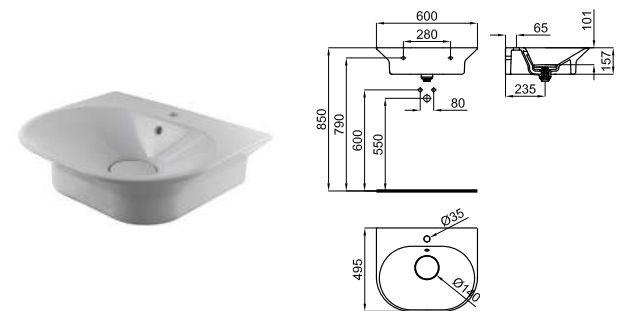

60x50 cm. wall hung basin with overflow, clicker waste with ceramic cover and fixing kit 100041225 included.

Lavabo 60cm suspendu avec trop plein et bonde clicker céramique. Inclus fixations 100041225