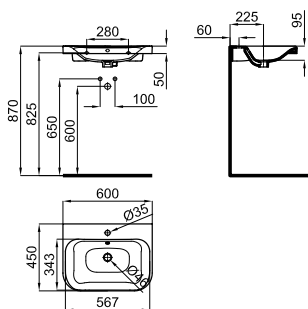

We recommend // On recommande