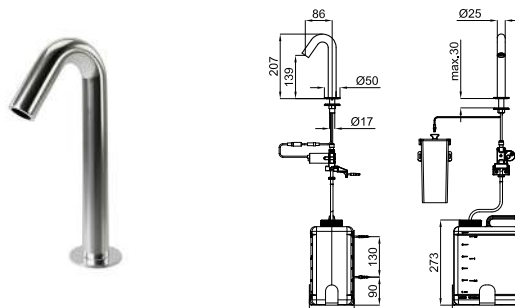

I-SMART	100283552	chrome chromé	2.0 kg	796,00 €

Deck mounted spout Round model for hydroalcoholic disinfectant dosing, battery powered 6 D batteries not included, 6L (1.6 Gallons) bottle, hydroalcoholic disinfectant viscosity 0 - 3800 cPs, standard discharge 1.0cc (customizable by optional remote control), sensor range 30-100 mm +-10 mm 1.18-3.94" (customizable by optional remote control)

Bec de support modèle rond pour le dosage de désinfectant hydroalcoolique, alimenté par batterie 6 piles D non inclus, bouteille 6L (1.6 Gallons), viscosité du désinfectant hydroalcoolique 0 - 3800 cPs, descarga standart 1.0cc (personnalisable par télécommande optionnelle), gamme du capteur 30-100 mm +-10 mm 1,18-3,94 "(personnalisable par télécommande en option)