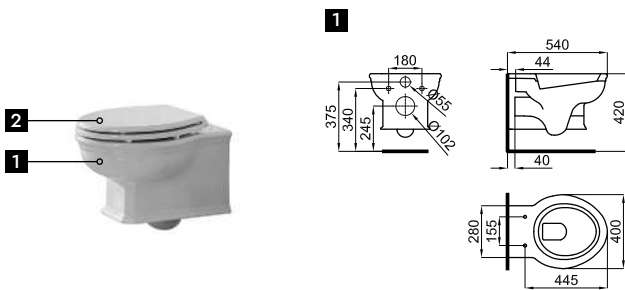

1 Wall hung pan. Includes 100258251 fixing kit
Cuvette suspendue avec fixations 100258251.

100232021 white
blanc 23.7 20 **568,00 €**

2 Soft close seat and cover
Abattant cuvette descente retenue

SOFT CLOSE **100233988** white_chrome
blanc_chromé 3.8 100 **289,00 €**

SOFT CLOSE **100233993** white_gold
blanc_or 3.8 100 **417,00 €**

SOFT CLOSE **100233957** black_chrome
noir_chromé 3.8 100 **376,00 €**

SOFT CLOSE **100233972** black_gold
noir_or 3.8 100 **476,00 €**

For installation in wall frames/cisterns, check the maximum installation range of the pipes already included (drainage and supply) with the dimensions indicated in their respective drawings:

Drainage connection pipe: If a longer pipe length is required, up to a maximum installation range of 180 mm, please request the pipe corresponding to the code 100213056.

Supply pipe: If a longer pipe length is required, up to a maximum installation range of 120 mm, please request the pipe corresponding to the code 100213068.

Pour l'installation sur des châssis/citernes, vérifiez la plage maximale d'installation des tubes déjà inclus (évacuation et alimentation) avec les cotes indiquées sur leurs plans respectifs :

Tuyau de raccordement de vidange : si vous avez besoin d'une longueur de tube supérieure, et pour une plage maximale d'installation de 180 mm, demandez le tube correspondant au code 100213056.

Tube d'alimentation : si vous avez besoin d'une longueur de tube supérieure, et pour une plage maximale d'installation de 120 mm, demandez le tube correspondant au code 100213068.