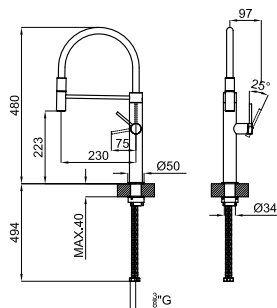

KITCHEN TAPS · ROBINETTERIE DE CUISINE

AISI 316

100284536

brushed stainless steel
inox brossé

1.659,00 €

AISI 316

100292735

brushed copper
cuivre brossé

2.433,00 €

100292717

brushed titanium
titane brossé

2.433,00 €

ROUND INOX - Single lever sink mixer with pull-out shower and swivel spout. Ø25 ceramic cartridge and 3/8" connection. Length of hoses 494 mm and "Plus" aerator.

ROUND INOX - Mitigeur d'évier avec bec orientable. Cartouche céramique Ø25 mm. Flexibles raccords 3/8" longueur 494 mm. Mousseur "Plus".