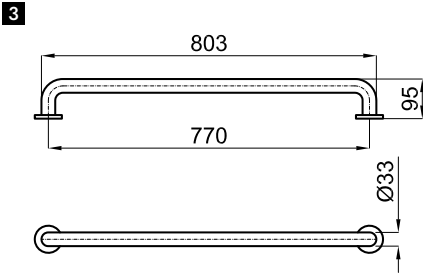

EASY

1	40 cm grab rail <i>Barre murale 40 cm.</i>	100042132	polished stainless steel <i>miroir</i>	0.9	139,00 €
2	60 cm grab rail <i>Barre murale 60 cm.</i>	100042137	white epoxy <i>epoxy blanc</i>	1.1	133,00 €
		100042135	polished stainless steel <i>miroir</i>	1.1	161,00 €
3	80 cm grab rail <i>Barre murale 80 cm.</i>	100042180	polished stainless steel <i>miroir</i>	1.6	185,00 €
4	100 cm grab rail <i>Barre murale 100 cm.</i>	100042177	polished stainless steel <i>miroir</i>	1.8	206,00 €
5	120 cm grab rail <i>Barre murale 120 cm.</i>	100042174	polished stainless steel <i>miroir</i>	2.0	240,00 €