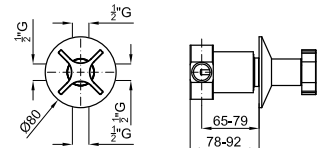

< 3 >	EX	100324533	chrome_carrara chromé_carrare	MS 1.5	667,00 €
NEW					
< 3 >	EX	100324499	gold_carrara or carrare	MS 1.5	914,00 €
60	NEW	100324531	brushed gold_carrara or brossé_carrare	MS 1.5	938,00 €
		100324516	brushed copper_carrara cuivre brossé_carrare	MS 1.5	938,00 €

< 3 >	EX	100311370	chrome chromé	MS 1.5	420,00 €
< 3 >	EX	100311358	gold or	MS 1.5	559,00 €
60		100311346	brushed gold or brossé	MS 1.5	745,00 €
		100311356	brushed copper cuivre brossé	MS 1.5	745,00 €

CARRARA - Wall mounted concealed 3 ways diverter valve 1/2". Flow rate at 3 bar 27,09 l/min.
CARRARA - Inverseur encastré mural 3 sorties. À 3 bars de pression 27,09 l/min

CROSS - Wall mounted concealed 3 ways diverter valve 1/2". Flow rate at 3 bar 27,09 l/min.
CROSS - Inverseur encastré mural 3 sorties. À 3 bars de pression 27,09 l/min