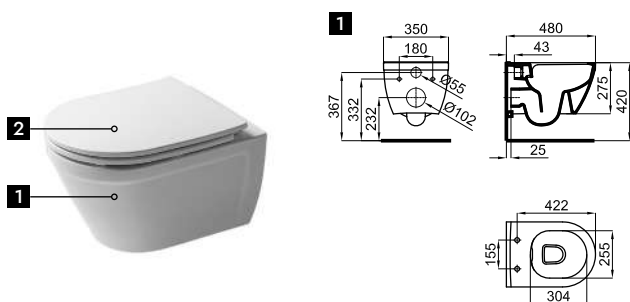

2A

2B

1 "Rimless" Wall hung pan 48cm. Includes the fixings kit 100318445  
Cuvette suspendue "rimless" 48cm. Inclus fixations 100318445

100317548

white  
blanc

326,00 €

2A Soft close seat and cover  
Abattant cuvette descente retenue