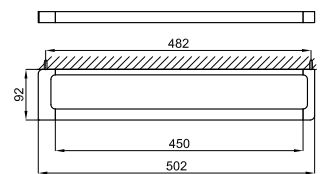

LOUNGE

designed by Simone Micheli

100213318	chrome chromé	0.3	51,00 €
100238446	gold or	0.3	77,00 €
100213289	copper cuivre	0.3	77,00 €
100213322	titanium titane	0.3	77,00 €

Robe hook
Crochet

100213304	chrome chromé	1.5	309,00 €
100238454	gold or	1.5	478,00 €
100213352	copper cuivre	1.5	478,00 €
100213342	titanium titane	1.5	478,00 €

50 cm towel rail
Porte-serviettes fixe 1 barre 50 cm.