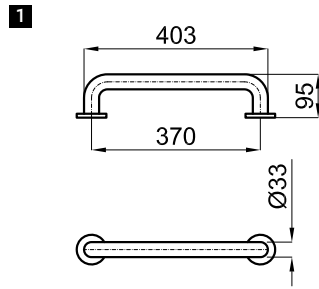

EASY

1	40 cm grab rail <i>Barre murale 40 cm.</i>	100042132	polished stainless steel <i>miroir</i>	0.9	139,00 €
2	60 cm grab rail <i>Barre murale 60 cm.</i>	100042137	white epoxy <i>epoxy blanc</i>	1.1	133,00 €
		100042135	polished stainless steel <i>miroir</i>	1.1	161,00 €
3	80 cm grab rail <i>Barre murale 80 cm.</i>	100042180	polished stainless steel <i>miroir</i>	1.6	185,00 €
4	100 cm grab rail <i>Barre murale 100 cm.</i>	100042177	polished stainless steel <i>miroir</i>	1.8	206,00 €
5	120 cm grab rail <i>Barre murale 120 cm.</i>	100042174	polished stainless steel <i>miroir</i>	2.0	240,00 €