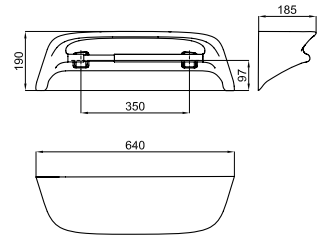

VITAE

designed by Zaha Hadid Design

100184323

white
blanc

1.205,00 €

Wall hung bidet. Clicker waste with ceramic plug, shipon and fixing kit 100090710 included.

Bidet suspendu avec fixations 100090710 et bonde de vidage type clicker avec couvercle en céramique

100184336

white
blanc

1.116,00 €

WC/Bidet shelf with fixing kit.
Etagère pour cuvette/bidet. Inclut fixations.