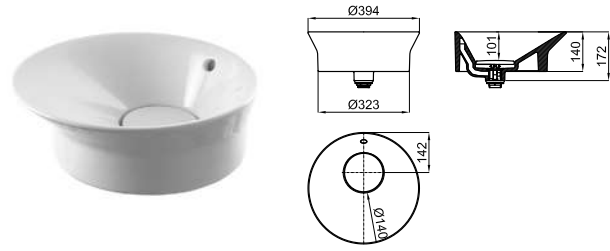

TONO

designed by Foster + Partners

			100235020		white blanc		13.0		18	495,00 €

42 cm. wall hung corner basin with overflow, clicker waste with ceramic cover and fixing kit 100041225 included.
Lavabo angulaire 42 cm suspendu avec trop plein et couvercle céramique type clicker. Inclus fixations 100041225

			100188336		white blanc		10.4		28	306,00 €

Ø40 cm. countertop angled basin with overflow, clicker basin waste with ceramic cover included
Lavabo 40cm à poser