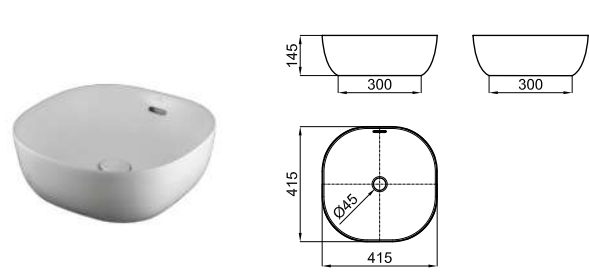

100283431	white blanc		263,00 €
	100283395	matt white blanc mate		491,00 €

41x41 cm. countertop basin with overflow. Clicker basin waste and ceramic plug included
Lavabo 41x41 cm. à poser avec trop plein. Inclus bonde de vidage type clicker avec couvercle céramique