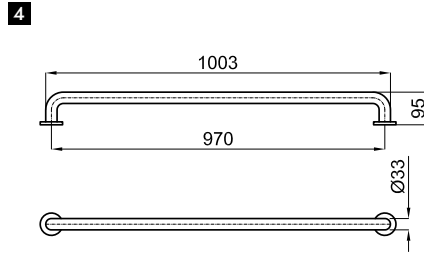

EASY

1	40 cm grab rail <i>Barre murale 40 cm.</i>	100042132	polished stainless steel <i>miroir</i>	0.9	139,00 €
2	60 cm grab rail <i>Barre murale 60 cm.</i>	100042137	white epoxy <i>epoxy blanc</i>	1.1	133,00 €
		100042135	polished stainless steel <i>miroir</i>	1.1	161,00 €
3	80 cm grab rail <i>Barre murale 80 cm.</i>	100042180	polished stainless steel <i>miroir</i>	1.6	185,00 €
4	100 cm grab rail <i>Barre murale 100 cm.</i>	100042177	polished stainless steel <i>miroir</i>	1.8	206,00 €
5	120 cm grab rail <i>Barre murale 120 cm.</i>	100042174	polished stainless steel <i>miroir</i>	2.0	240,00 €