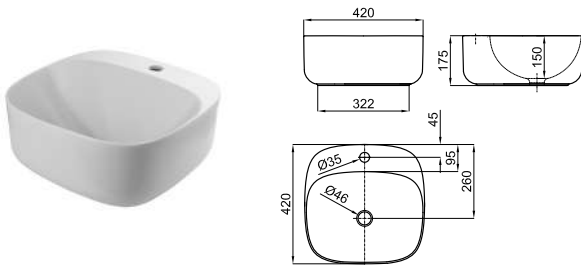

ARQUITECT

	100200789	○ white blanc	MS 12.0	28	365,00 €
	100229825	○ matt white blanc mate	MS 12.0	28	527,00 €
	100285106	● matt black noir mat	MS 12.0	28	527,00 €

	100200797	○ white blanc	MS 17.0	18	526,00 €

70 cm. countertop basin without overflow. It's necessary to use a un-slotted clicker or freeflow grid basin waste.
Lavabo 70 cm. à poser sans trop plein. Un vidage à écoulement permanent devra être utilisé.

42 cm. countertop basin without overflow. It's necessary to use a un-slotted clicker or freeflow grid basin waste.
Lavabo 42 cm. à poser sans trop plein. Un vidage à écoulement permanent devra être utilisé.