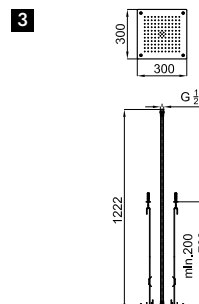

RECESSED PRODUCT RANGE · GAMME ENCASTREMENT

1 Ceiling mounted Square 50 cm. rain shower head. Flow rate 18 l/min. at 3 bar.
Ciel de pluie encastré plafond Square 50 cm. À 3 bars de pression 18 l/min.

100121023 polished stainless steel
miroir **654,00 €**

XXL

2 Ceiling mounted Square 40 cm. rain shower head. Flow rate 15 l/min. at 3 bar.
Ciel de pluie encastré plafond Square 40 cm. À 3 bars de pression 15 l/min.

100121022 polished stainless steel
miroir **493,00 €**

AISI 304

3 Ceiling mounted Square 30 cm. rain shower head. Flow rate 9 l/min. at 3 bar.
Ciel de pluie encastré plafond Square 30 cm. À 3 bars de pression 9 l/min.

100121021 polished stainless steel
miroir **424,00 €**

100308049 matt black
noir mat **543,00 €**

100308062 brushed copper
cuivre brossé **655,00 €**

100308070 brushed titanium
titane brossé **655,00 €**