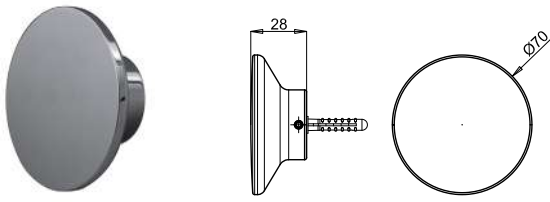

TONO

designed by Foster + Partners

100189342 chrome chromé 0.4 99,00 €

Robe hook
Crochet