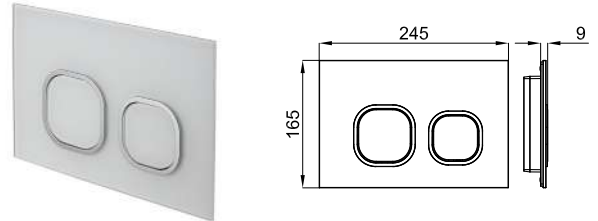

I-SMART 100290176 ○ white_chrome
○ blanc_chromé 461,00 €

100290181 ○ black_chrome
○ noir_chromé 461,00 €

CRYSTAL - i-Comfort double flush button
CRYSTAL - Plaque de commande double poussoir i-Comfort