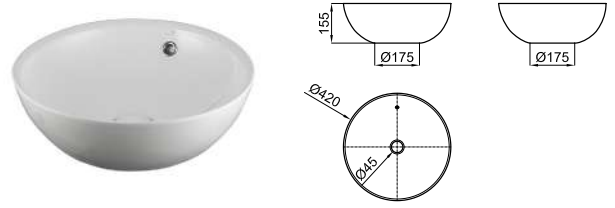

SLENDER

	100255371		white blanc			221,00 €
	100255721		matt white blanc mate			431,00 €
	100283441		acero concrete acero concrete			1.064,00 €
	100283396		caliza concrete calizo concrete			1.064,00 €
	100283409		deep concrete deep concrete			1.064,00 €
	100283442		dark concrete dark concrete			1.064,00 €
	100283426		white_gold blanc_or			1.091,00 €
	100283427		white_copper blanc_cuivre			1.091,00 €
	100311331		marfil stone marfil stone			1.064,00 €
	100311332		travertino marble travertino marble			1.064,00 €
	100311327		carrara marble carrara marble			1.064,00 €
	100311056		marquina stone marquina stone			1.064,00 €

	100283408		white blanc			277,00 €
	100283406		matt white blanc mate			517,00 €

40 cm countertop basin with overflow. Clicker basin waste and ceramic plug included
Lavabo 40 cm. à poser avec trop plein. Comprend clicker en céramique.

40 cm. countertop basin without overflow. It's necessary to use a un-slotted clicker or freeflow grid basin waste.
Lavabo 40 cm. à poser sans trop plein. Un vidage à écoulement permanent devra être utilisé.

	100285942		acero concrete acero concrete		91,00 €
	100285884		caliza concrete calizo concrete		91,00 €
	100285941		deep concrete deep concrete		91,00 €
	100285904		dark concrete dark concrete		91,00 €
	100311258		marfil stone marfil stone		169,00 €
	100311333		travertino marble travertino marble		169,00 €
	100311318		carrara marble carrara marble		169,00 €
	100311334		marquina stone marquina stone		169,00 €

	100312910		white blanc		74,00 €
	100312895		matt white blanc mate		74,00 €

Universal clicker basin waste
Bonde clicker universel

Basin pop-up waste without overflow
Bonde clicker sans trop plein et couvercle en céramique