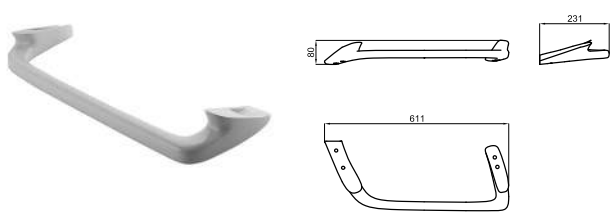

100184690
white
blanc
689,00 €

Towel rail for left basin shelf
Porte serviettes blanc brillant pour étagère lavabo gauche