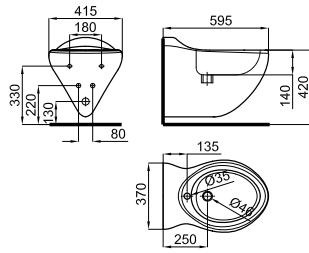

VITAE

designed by Zaha Hadid Design

100184323

white
blanc

1.205,00 €

Wall hung bidet. Clicker waste with ceramic plug, shipon and fixing kit 100090710 included.

Bidet suspendu avec fixations 100090710 et bonde de vidage type clicker avec couvercle en céramique

100184336

white
blanc

1.116,00 €

WC/Bidet shelf with fixing kit.
Etagère pour cuvette/bidet. Inclut fixations.