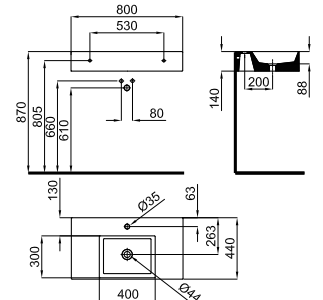

100243636

white
blanc

526,00 €

80 cm. wall hung basin with right offset bowl, taphole, overflow and 100041225 fixing kit.
Lavabo 80 cm suspendu à bac décalé vers la droite, trou pour la robinetterie, trop-plein et fixations 100041225.

80 cm. wall hung basin with central bowl, taphole, overflow and 100041225 fixing kit.
Lavabo 80 cm suspendu à bac centré, trou pour la robinetterie, trop-plein et fixations 100041225.