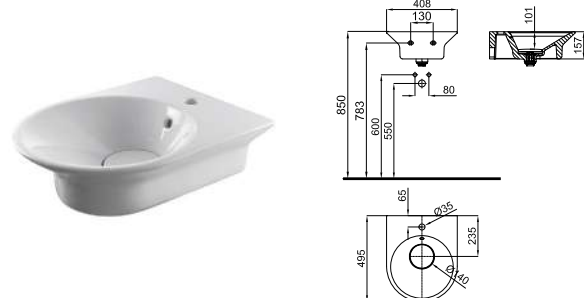

100234989	○ white <i>blanc</i>	 8	811,00 €

120 cm. double bowl wall hung basin with overflow, clicker waste with ceramic cover and fixing kit 100041225 included.
Lavabo suspendu 120 cm. à bac double avec trop plein et couvercle céramique type clicker. Inclus fixations 100041225

	100188337	○ white <i>blanc</i>	 28	320,00 €

40x50 cm. wall hung basin with overflow, clicker waste with ceramic cover and fixing kit 100041225 included.
Lavabo 40cm suspendu avec trop plein et bonde clicker céramique. Inclus fixations 100041225