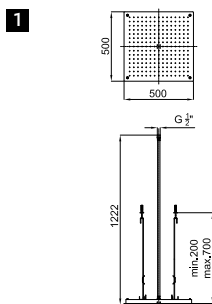

RECESSED PRODUCT RANGE · GAMME ENCASTREMENT

1 Ceiling mounted Square 50 cm. rain shower head. Flow rate 18 l/min. at 3 bar.
Ciel de pluie encastré plafond Square 50 cm. À 3 bars de pression 18 l/min.

100121023 polished stainless steel
miroir **654,00 €**

XXL

2 Ceiling mounted Square 40 cm. rain shower head. Flow rate 15 l/min. at 3 bar.
Ciel de pluie encastré plafond Square 40 cm. À 3 bars de pression 15 l/min.

100121022 polished stainless steel
miroir **493,00 €**

AISI 304

3 Ceiling mounted Square 30 cm. rain shower head. Flow rate 9 l/min. at 3 bar.
Ciel de pluie encastré plafond Square 30 cm. À 3 bars de pression 9 l/min.

100121021 polished stainless steel
miroir **424,00 €**

100308049 matt black
noir mat **543,00 €**

100308062 brushed copper
cuivre brossé **655,00 €**

100308070 brushed titanium
titane brossé **655,00 €**