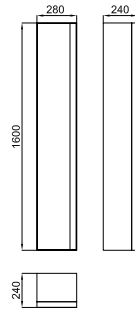

**100210513**

○ white  
blanc

**1.579,00 €**

**100210505**

● matt black  
noir mat

**1.579,00 €**

Wall hung vanity unit 80 cm., with 1 drawer with soft-close system.  
*Module suspendu de 80 cm., 1 tiroir à fermeture amortie.*