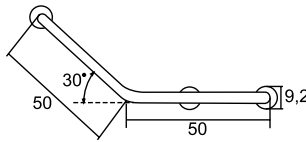

100042156 polished stainless steel
miroir 2.3 **243,00 €**

50x50 cm 30° grab rail
Barre murale coudeé 50x50 cm. 30°