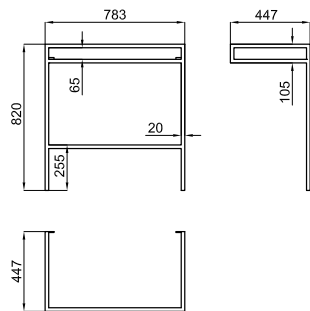

100233973

matt black
noir mat

604,00 €

Metal black matte console for wall hung basins Square: 100090018, 100090019. Dimensions: 79 x 44.7 cm x 82 cm high.
Structure en métal noir mat pour vasques suspendu Square:100090018, 100090019. Dimension: 79 x 44.7 cm x 82 cm in alto.