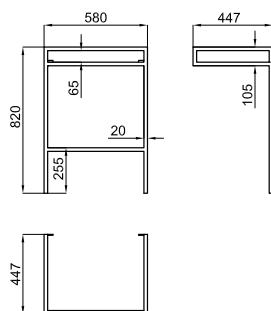

100234021

● matt black
noir mat

586,00 €

Metal black matte console for wall hung basins Square: 100090017. Dimensions: 58 x 44.7 cm x 82 cm high.
Structure en métal noir mat pour vasques suspendu Square: 100090017. Dimension: 58 x 44.7 cm x 82 cm in alto.