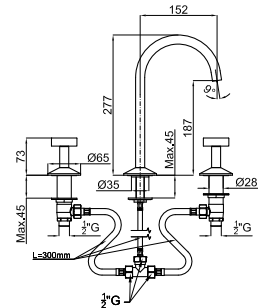

ECO FLOW	100324509		chrome_carrara chromé_carrare		1.119,00 €
	ECO FLOW	100324519		gold_carrara or carrare		1.660,00 €
	ECO FLOW	100324518		brushed gold_carrara or brossé_carrare		1.901,00 €
	ECO FLOW	100324540		brushed copper_carrara cuivre brossé_carrare		1.901,00 €

	ECO FLOW	100311383		chrome chromé		624,00 €
	ECO FLOW	100311375		gold or		949,00 €
	ECO FLOW	100311349		brushed gold or brossé		1.437,00 €
	ECO FLOW	100311384		brushed copper cuivre brossé		1.210,00 €

CARRARA - 3 hole basin mixer 1/2". Ceramic disc valves. Without pop-up waste. Flow rate 5 l/min. at 3 bar.
CARRARA - Mélangeur lavabo 3 pièces. Tête ceramique. Sans vidage. À 3 bars de pression 5 l/min.

CROSS - 3 hole basin mixer 1/2". Ceramic disc valves. Without pop-up waste. Flow rate 5 l/min. at 3 bar.
CROSS - Mélangeur lavabo 3 pièces. Tête ceramique. Sans vidage. À 3 bars de pression 5 l/min.