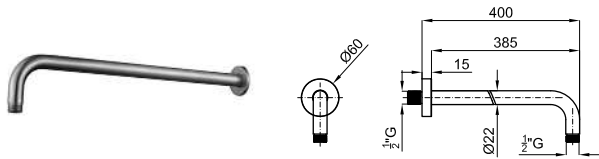

SHOWER ARM PRODUCT RANGE · GAMME BRAS

AISI 316	EX	<i>Finish Studio</i>	100281144	brushed stainless steel <i>inox brossé</i>		78,00 €

40 cm shower head arm, wall connection
Bras ciel de pluie 40 cm. mural