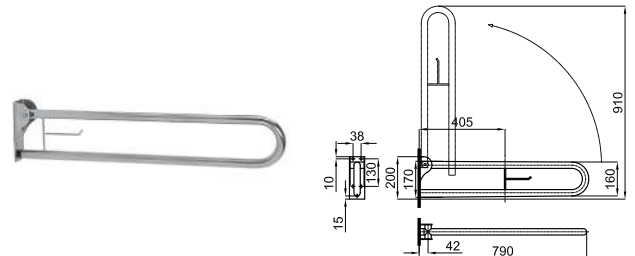

100042140	white epoxy <i>epoxy blanc</i>	2.4	277,00 €	100042173	white epoxy <i>epoxy blanc</i>	2.7	288,00 €
100042138	polished stainless steel <i>miroir</i>	2.4	294,00 €	100042171	polished stainless steel <i>miroir</i>	2.7	341,00 €

68 cm vertical folding grab rail with roll holder
Barre de maintien rabattable verticale 68 cm. avec porte-papier

80 cm vertical folding grab rail with roll holder
Barre de maintien rabattable verticale 80 cm. avec porte-papier