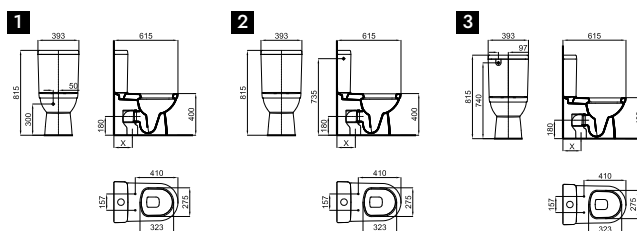

ACRO N

SET

1 C/C adjustable outlet pan set with bottom left-hand side inlet cistern <i>Set cuvette au sol, sortie orientable et alimentation réservoir inférieure gauche</i>	4,5/3L	100231995	white blanc	42.0 12	465,00 €
2 C/C adjustable outlet pan Set with left-hand side inlet cistern <i>Set cuvette au sol avec sortie orientable et alimentation réservoir latérale à gauche</i>	4,5/3L	100237273	white blanc	43.0 12	465,00 €
3 C/C adjustable outlet pan set with rear left-hand side inlet cistern <i>Set cuvette au sol avec sortie orientable et alimentation réservoir arrière à gauche</i>	4,5/3L	100237244	white blanc	43.0 12	496,00 €
4 Soft-close seat and cover <i>Abattant cuvette descente retenue</i>		100232693	white blanc	2.9 168	160,00 €

1 2 3

It is required
Requiert

S - V
X
p. 106

S - H
100041216
p. 100

1 2 It is required Requiert

100091751 p. 224   100310426 p. 224