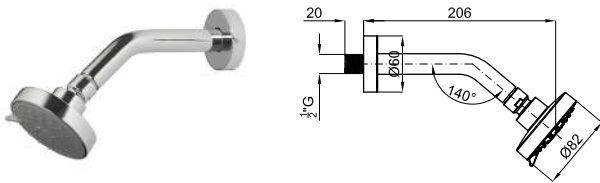

FIXED SHOWER HEADS • POMMES DE DOUCHE

				100293349	chrome chrome	0.4	110,00 €

3 spray fixed shower head and arm. Functions: Rain, Massage and Rain + Massage.
Anti-limescale system
Ciel de pluie 3 jets anti-calcaire

		100072981	chrome chrome	0.4	94,00 €

Anti-vandal shower head. Flow rate 8 l/min. at 3 bar.
ciel de pluie anti-vandalisme. À 3 bars de pression 8 l/min.