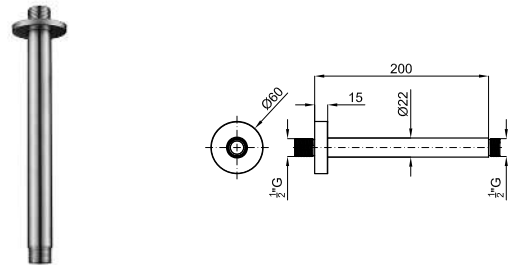

AISI 316
EX
Finish Shower
100281136
brushed stainless steel
inox brossé
kg 0.2
78,00 €

20 cm shower head arm, ceiling connection
Bras 20 cm. au plafond