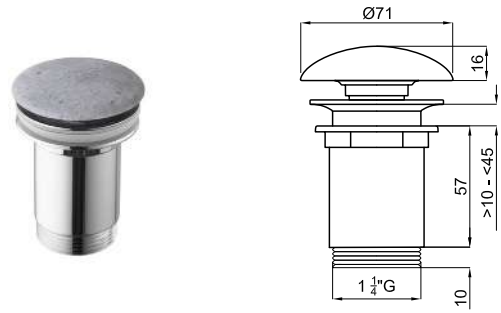

ACCESSORIES · ACCESSOIRES

	100312782		chrome chromé		0.4	56,00 €
	100312728		matt black noir mat		0.4	59,00 €
	100312783		gold or		0.4	63,00 €
	100312781		copper cuivre		0.4	63,00 €
	100312784		titanium titane		0.4	63,00 €
	100312749		brushed gold or brossé		0.4	70,00 €
	100312780		brushed copper cuivre brossé		0.4	70,00 €
	100312785		brushed titanium titane brossé		0.4	70,00 €

Freeflow basin waste
Bonde sans trop plein

	100285942		acero concrete acero concrete		0.4	91,00 €
	100285884		caliza concrete caliza concrete		0.4	91,00 €
	100285941		deep concrete deep concrete		0.4	91,00 €
	100285904		dark concrete dark concrete		0.4	91,00 €
	100311258		marfil stone marfil stone		0.4	169,00 €
	100311333		travertino marble travertino marble		0.4	169,00 €
	100311318		carrara marble carrara marble		0.4	169,00 €
	100311334		marquina stone marquina stone		0.4	169,00 €

Basin pop-up waste without overflow
Bonde clicker sans trop plein et couvercle en céramique