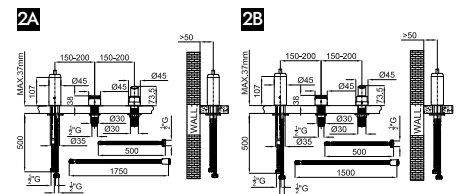

1	External part 3-piece bathtub installation battery <i>Partie externe batterie installation baignoire 3 pièces.</i>		Fresh Studio		100292697	chrome <i>chromé</i>		363,00 €
					100292698	gold <i>or</i>		625,00 €
					100306619	brushed gold <i>or brossé</i>		636,00 €
					100292757	brushed copper <i>cuivre brossé</i>		636,00 €
					100292744	brushed titanium <i>titane brossé</i>		636,00 €
2A	PROJECT LINE - Inner body 3-piece bathtub installation battery. Ø40 mm Noken Tri-Control ceramic cartridge with built-in diverter. <i>PROJECT LINE - Corps interne batterie installation baignoire 3 pièces. Cartouche céramique Noken Tri-Control Ø40 mm avec inverseur intégré.</i>				100166061	chrome <i>chromé</i>		253,00 €
2B	PROJECT LINE - Inner body 3-piece bathtub installation battery. Ø40 mm Noken Tri-Control ceramic cartridge with built-in diverter. <i>PROJECT LINE - Corps interne batterie installation baignoire 3 pièces. Cartouche céramique Noken Tri-Control Ø40 mm avec inverseur intégré.</i>		Fresh Studio		100284661	gold <i>or</i>		456,00 €
					100306618	brushed gold <i>or brossé</i>		492,00 €
					100284615	brushed copper <i>cuivre brossé</i>		492,00 €
					100284651	brushed titanium <i>titane brossé</i>		492,00 €