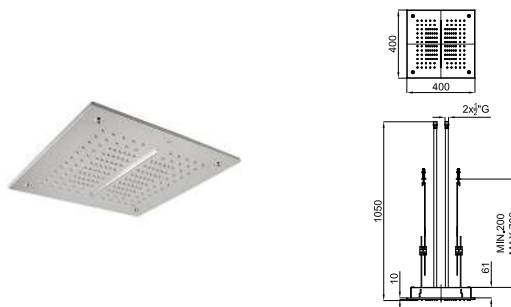

RECESSED PRODUCT RANGE · GAMME ENCASTREMENT

100165569

polished stainless steel
miroir

2.463,00 €

LOUNGE - 60cm concealed ceiling shower head. Shower modes: rain shower, waterfall and laminar spray. Additional function: chromotherapy. Remote control for chromotherapy included. IP67 protection. 110-230 V power supply. Shower valve not included. A 3 exit shower valve with minimum flowrate of 21l/min for waterfall function and 16l/min for rain and laminar spray function is required.

Ciel de pluie encastré au plafond 60cm. Fonctions pluie, cascade, jet central et chromothérapie. Inclus télécommande pour le contrôle de la chromothérapie. Protection IP67. Tension d'alimentation 110-230 V. Robinetterie non incluse; 3 voies sont nécessaires pour son fonctionnement. Débit minimum nécessaire de 16l/min et 21l/min pour la cascade.

100239045

chrome
chromé

676,00 €

LOUNGE - Aromatherapy kit. It includes keyboard and the flowers, energy, and relax aroma packs. Protection IPX4. Voltage 220 V.

Kit d'aromathérapie indépendant. Il comprend le clavier et le pack d'arômes flowers, énergie et relax. Protection IPX4. Tension d'alimentation 220 V.

100121026

polished stainless steel
miroir

1.568,00 €

SQUARE - Deck-mounted shower head 100x50 cm with waterfall. Each side of the shower can be turn on separately or together. The minimum flow rate for an optimal operation of the waterfall is 18 l / min. The minimum flow rate for an operation of the rain independently is 15 l / min, for a combined operation of the rain is 30 l / min.