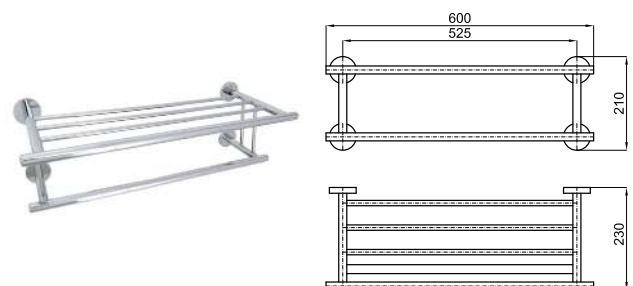

100102360 chrome chromé 1.8 **218,00 €**

Clean towel rail with extra hanging rail
Porte-serviettes + étagère