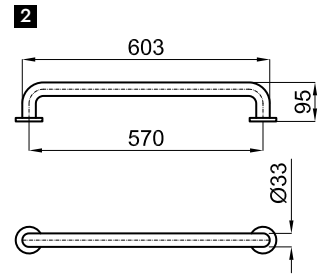

EASY

1	40 cm grab rail <i>Barre murale 40 cm.</i>	100042132	polished stainless steel <i>miroir</i>	0.9	139,00 €
2	60 cm grab rail <i>Barre murale 60 cm.</i>	100042137	white epoxy <i>epoxy blanc</i>	1.1	133,00 €
		100042135	polished stainless steel <i>miroir</i>	1.1	161,00 €
3	80 cm grab rail <i>Barre murale 80 cm.</i>	100042180	polished stainless steel <i>miroir</i>	1.6	185,00 €
4	100 cm grab rail <i>Barre murale 100 cm.</i>	100042177	polished stainless steel <i>miroir</i>	1.8	206,00 €
5	120 cm grab rail <i>Barre murale 120 cm.</i>	100042174	polished stainless steel <i>miroir</i>	2.0	240,00 €