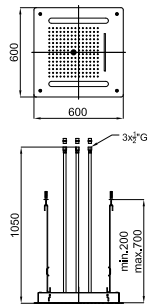

Wall handshower holder with shower outlet elbow 1/2"
Support mural fixe avec prise de eau. Raccordement 1/2"

			100165569		polished stainless steel mirroir		17.4	2.463,00 €

60cm concealed ceiling shower head. Shower modes: rain shower, waterfall and laminar spray. Additional function: chromotherapy. Remote control for chromotherapy included. IP67 protection. 110-230 V power supply. Shower valve not included. A 3 exit shower valve with minimum flowrate of 21l/min for waterfall function and 16l/min for rain and laminar spray function is required.
Ciel de pluie encastré au plafond 60cm. Fonctions pluie, cascade, jet central et chromothérapie. Inclus télécommande pour le contrôle de la chromothérapie. Protection IP67. Tension d'alimentation 110-230 V. Robinetterie non incluse; 3 voies sont nécessaires pour son fonctionnement. Débit minimum nécessaire de 16l/min et 21l/min pour la cascade.