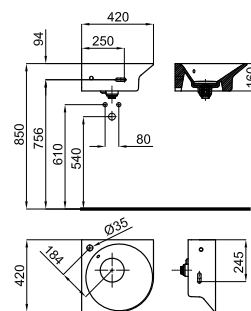

TONO

designed by Foster + Partners

100188374

white
blanc

362,00 €

60x50 cm. wall hung basin with overflow, clicker waste with ceramic cover and fixing kit 100041225 included.

Lavabo 60cm suspendu avec trop plein et bonde clicker céramique. Inclus fixations 100041225

100235020

white
blanc

495,00 €

42 cm. wall hung corner basin with overflow, clicker waste with ceramic cover and fixing kit 100041225 included.

Lavabo angulaire 42 cm suspendu avec trop plein et couvercle céramique type clicker. Inclus fixations 100041225