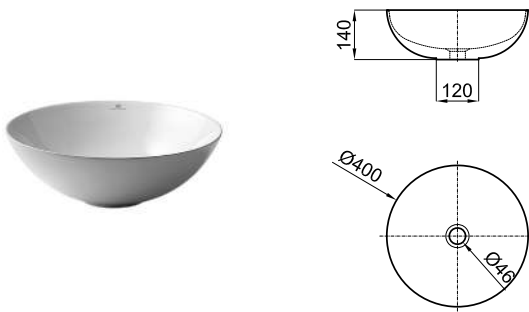

SLENDER

	100255371		white blanc			221,00 €
	100255721		matt white blanc mate			431,00 €
	100283441		acero concrete acero concrete			1.064,00 €
	100283396		caliza concrete calizo concrete			1.064,00 €
	100283409		deep concrete deep concrete			1.064,00 €
	100283442		dark concrete dark concrete			1.064,00 €
	100283426		white_gold blanc_or			1.091,00 €
	100283427		white_copper blanc_cuivre			1.091,00 €
	100311331		marfil stone marfil stone			1.064,00 €
	100311332		travertino marble travertino marble			1.064,00 €
	100311327		carrara marble carrara marble			1.064,00 €
	100311056		marquina stone marquina stone			1.064,00 €

	100283408		white blanc			277,00 €
	100283406		matt white blanc mate			517,00 €

40 cm countertop basin with overflow. Clicker basin waste and ceramic plug included
Lavabo 40 cm. à poser avec trop plein. Comprend clicker en céramique.

40 cm. countertop basin without overflow. It's necessary to use a un-slotted clicker or freeflow grid basin waste.
Lavabo 40 cm. à poser sans trop plein. Un vidage à écoulement permanent devra être utilisé.

	100285942		acero concrete acero concrete		91,00 €
	100285884		caliza concrete calizo concrete		91,00 €
	100285941		deep concrete deep concrete		91,00 €
	100285904		dark concrete dark concrete		91,00 €
	100311258		marfil stone marfil stone		169,00 €
	100311333		travertino marble travertino marble		169,00 €
	100311318		carrara marble carrara marble		169,00 €
	100311334		marquina stone marquina stone		169,00 €

	100312910		white blanc		74,00 €
	100312895		matt white blanc mate		74,00 €

Universal clicker basin waste
Bonde clicker universel

Basin pop-up waste without overflow
Bonde clicker sans trop plein et couvercle en céramique