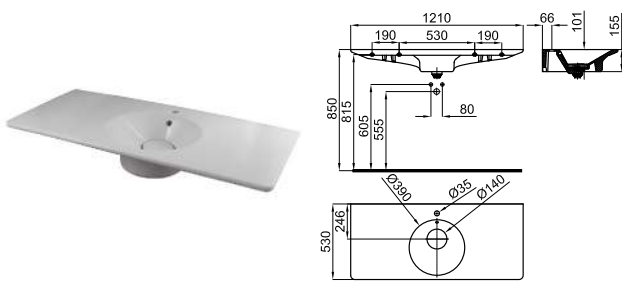

# TONO

designed by Foster + Partners

60 cm. wall hung basin with overflow, clicker waste with ceramic cover and fixing kit 100041225 included.

*Lavabo suspendu 60 avec trop plein et couvercle céramique type clicker. Inclus fixations 100041225*