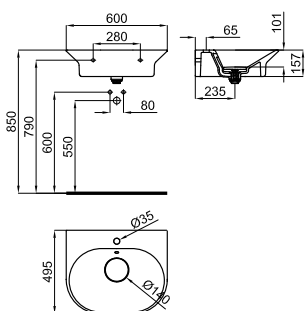

TONO

designed by Foster + Partners

100188374

white
blanc

362,00 €

60x50 cm. wall hung basin with overflow, clicker waste with ceramic cover and fixing kit 100041225 included.

Lavabo 60cm suspendu avec trop plein et bonde clicker céramique. Inclus fixations 100041225

100235020

white
blanc

495,00 €

42 cm. wall hung corner basin with overflow, clicker waste with ceramic cover and fixing kit 100041225 included.

Lavabo angulaire 42 cm suspendu avec trop plein et couvercle céramique type clicker. Inclus fixations 100041225