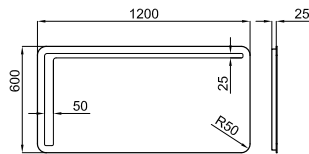

100179914		mirror miroir			1.385,00 €

LOUNGE - 120x60 cm mirror with light strip illuminated by LEDs. IP-44. Retroilluminated on top and bottom, Includes defogger system. LED Temperature 4200K (220V).
Miroir 120x60 cm avec éclairage LED. IP-44. Rétro illumination sur partie supérieure et inférieure.
Système antibuée inclus partie supérieure et inférieure. Température LED 4200 K (220V).

		100211072		mirror miroir			1.631,00 €

LOUNGE - LOUNGE mirror 120x60 cm mirror with sensor that controls the illuminated strip of light, defogger system and upper and lower ambient backlighting (220V).
Miroir PREMIUM 120x60cm avec cellule sensor qui contrôle la frange illuminée, système anti buée et rétroéclairage supérieur et inférieur (220V).