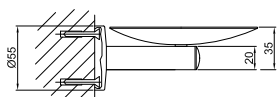

# EASY

100042183  polished stainless steel *mirroir*  0.2 **44,00 €**

Robe hook  
*Crochet*

100042184  polished stainless steel *mirroir*  0.5 **84,00 €**

27 cm towel holder  
*Anneau porte-serviettes 27 cm.*