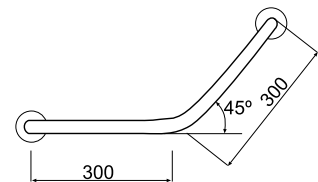

100042165 polished stainless steel
miroir 2.0 **210,00 €**

30x30 cm 45° Grab rail
Barre murale coudeé 30x30 cm. 45°