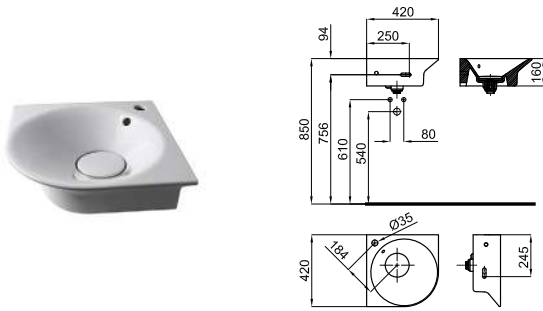

TONO

designed by Foster + Partners

			100235020		white blanc		13.0		18	495,00 €

42 cm. wall hung corner basin with overflow, clicker waste with ceramic cover and fixing kit 100041225 included.
Lavabo angulaire 42 cm suspendu avec trop plein et couvercle céramique type clicker. Inclus fixations 100041225

			100188336		white blanc		10.4		28	306,00 €

Ø40 cm. countertop angled basin with overflow, clicker basin waste with ceramic cover included
Lavabo 40cm à poser