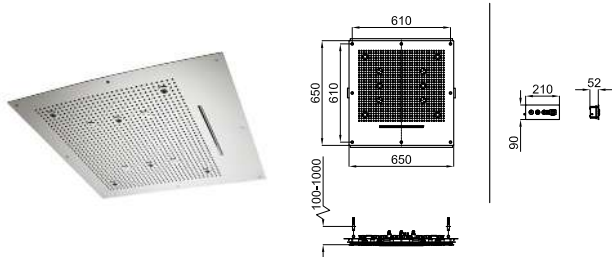

SEASONS PRODUCT RANGE · GAMME SEASONS

100278624

polished stainless steel
mirail

7.482,00 €

100278599

polished stainless steel
mirail

5.726,00 €

SEASONS - 65 cm ceiling build-in sprayer. Water functions: inner rain, peripheral rain, nebulizer, waterfall and inner + peripheral rain. Additional features: color therapy and aromatherapy. It includes Seasons keyboard and the flowers, energy, and relax aroma packs. Protection IPX4. Voltage 220 V. It's necessary to order a valve with minimum 4 outputs which can operate 2 outputs at the same time (100282727, 100282736, 100140559, 100140919, 100093579 + 4x100093574). More information regarding minimum requirements for each water outlet are available in the installation manuals. Includes 100259556, 100243231

SEASONS - Ciel de pluie encastré au plafond de 65cms. Fonctions : pluie intérieure, pluie périphérique, brumisateur, cascade et pluie intérieure + pluie périphérique. Fonctions supplémentaires: chromothérapie et aromathérapie. Comprend un clavier Seasons et des packs de parfums flowers, énergie et relax. Protection IPX4. Alimentation 220 V. Robinet non inclus. Il sera nécessaire de commander un robinet avec au moins 4 sorties pouvant utiliser 2 sorties simultanément pour faire fonctionner le ciel de pluie (100282727, 100282736, 100140559, 100140919, 100093579 + 4x100093574). Pour plus d'informations concernant les débits d'eau minimum pour chaque sortie d'eau veuillez consulter les instructions de montage. Comprend 100259556, 100243231

100309443

matt black
noir mat

6.632,00 €

100312850

gold
or

10.660,00 €

100309461

copper
cuivre

10.660,00 €

100309462

titanium
titane

10.660,00 €

100312798

brushed gold
or brossé

11.019,00 €

100312892

brushed copper
cuivre brossé

11.019,00 €

100312893

brushed titanium
titane brossé

11.019,00 €

SEASONS - 60 cm ceiling build-in sprayer. Water functions: inner rain, peripheral rain, nebulizer and inner + peripheral rain. Additional features: color therapy and aromatherapy. It includes Seasons keyboard and the flowers, energy, and relax aroma packs. Protection IPX4. Voltage 220 V. It's necessary to order a valve with minimum 3 outputs which can operate two outputs at the same time (100282733, 100282727, 100282736, 100063400, 100140559, 100063401, 100140919, 100243835, 100093579 + 3x100093574). More information regarding minimum requirements for each water outlet are available in the installation manuals. Includes 100292773, 100243231.