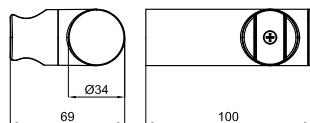

100293426 chrome chromé 0.1 **16,00 €**

Wall bracket
Support mural orientable

100293425 chrome chromé 0.1 **7,00 €**

Wall bracket
Support mural fixe