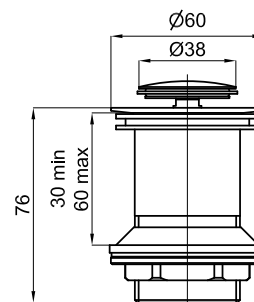

AISI 304

Finish Studio

100286962

brushed stainless steel
acier brossé

36,00 €

Unslotted clicker basin waste
Bonde clicker sans trap plein