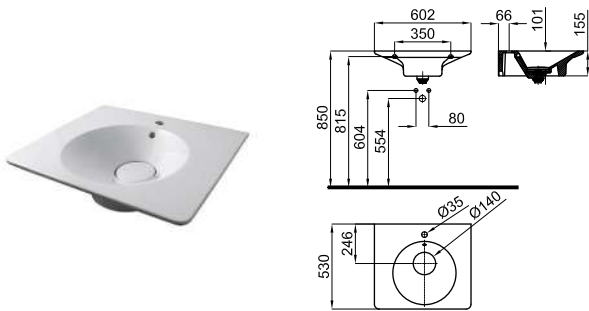

100235011	○ white <i>blanc</i>	 16	431,00 €

60 cm. wall hung basin with overflow, clicker waste with ceramic cover and fixing kit 100041225 included.
Lavabo suspendu 60 avec trop plein et couvercle céramique type clicker. Inclus fixations 100041225

	100234994	○ white <i>blanc</i>	 8	811,00 €

120 cm. wall hung basin with overflow, clicker waste with ceramic cover and fixing kit 100041225 included.
Lavabo suspendu 120 avec trop plein et couvercle céramique type clicker. Inclus fixations 100041225