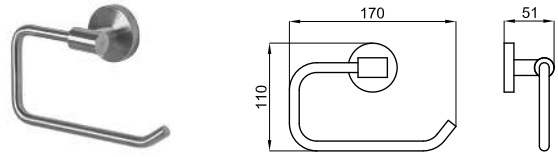

ROUND INOX

100282057
brushed stainless steel
acier brossé
0.6 **54,00 €**

100282087
brushed stainless steel
acier brossé
0.4 **30,00 €**

60 cm towel rail
Porte-serviettes fixe 1 barre 60 cm

Roll holder without cover
Porte-papier sans couvercle