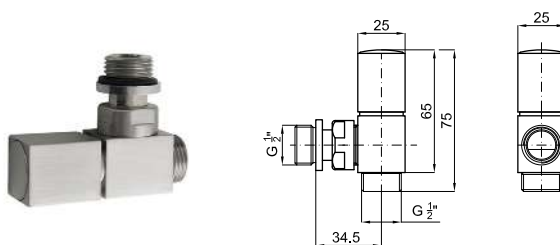

100069254	brushed stainless steel <i>inox brossé</i>	0.4	212,00 €

Nivelite square plug 1/2" + raccord 15 for pipeline of copper
Detendeur 1/2" + raccordement 15 pour cuivre