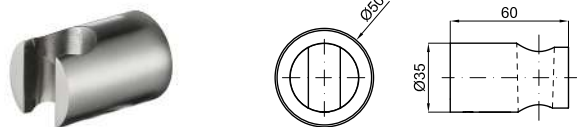

AISI 316
Finish Shower
100281145
brushed stainless steel
inox brossé
kg 2.9
49,00 €

Wall bracket
Support mural fixe