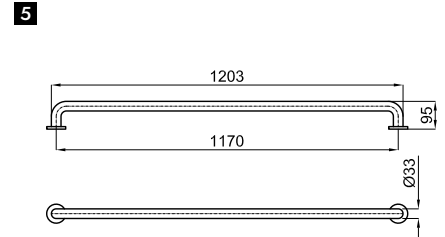

EASY

1	40 cm grab rail <i>Barre murale 40 cm.</i>	100042132	polished stainless steel <i>miroir</i>	0.9	139,00 €
2	60 cm grab rail <i>Barre murale 60 cm.</i>	100042137	white epoxy <i>epoxy blanc</i>	1.1	133,00 €
		100042135	polished stainless steel <i>miroir</i>	1.1	161,00 €
3	80 cm grab rail <i>Barre murale 80 cm.</i>	100042180	polished stainless steel <i>miroir</i>	1.6	185,00 €
4	100 cm grab rail <i>Barre murale 100 cm.</i>	100042177	polished stainless steel <i>miroir</i>	1.8	206,00 €
5	120 cm grab rail <i>Barre murale 120 cm.</i>	100042174	polished stainless steel <i>miroir</i>	2.0	240,00 €