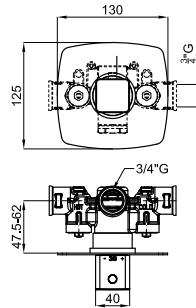

100093579		chrome chromé		645,00 €
	100209817		copper cuivre		991,00 €
	100209818		titanium titane		991,00 €

Concealed thermostatic 3/4" with wax thermostatic element. Built in non-return valve. Safety stop at 38°C . Flow rate 57,9 l/min. at 3 bar. It is required to order this item with at least one wall mounted stop valve.

Thermostatique à encastrer 3/4" avec élément thermostatique compact en cire. Clapets anti-retour incorporés. Poignée graduée à butée de sécurité à 38°C. À 3 bars de pression 57,9 l/min. Est tenu de demander cet article à un robinet au moins.

	100093574		chrome chromé		402,00 €
	100209822		copper cuivre		468,00 €
	100209819		titanium titane		468,00 €

Wall mounted stop valve 3/4". Flow rate 73 l/min. at 3 bar.

Robinet d'arrêt 3/4" à encastrer. À 3 bars de pression 73 l/min.