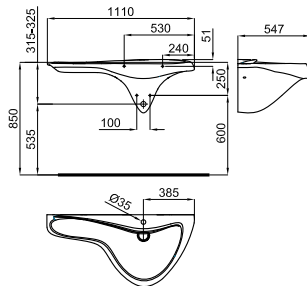

100183297

white
blanc

1.942,00 €

109 cm. wall hung basin with right offset bowl and overflow. Clicker basin waste with ceramic plug, shapon and fixing kit included.

Lavabo 109 cm suspendu, décalé droite, avec trop plein. Inlct vidage clicker céramique, siphon et fixations.