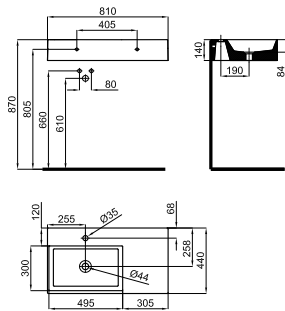

ESSENCE C

100200809

white
blanc

433,00 €

100243646

white
blanc

433,00 €

60 cm. wall hung basin with left offset bowl, taphole, overflow and 100041225 fixing kit.
Lavabo 60 cm suspendu à bac décalé vers la gauche, trou pour la robinetterie, trop-plein et fixations 100041225.

60 cm. wall hung basin with right offset bowl, taphole, overflow and 100041225 fixing kit.
Lavabo 60 cm suspendu à bac décalé vers la droite, trou pour la robinetterie, trop-plein et fixations 100041225.

100200808

white
blanc

100272268

white
blanc

526,00 €

80 cm. wall hung basin with left offset bowl, without taphole, overflow and 100041225 fixing kit.
Lavabo 80 cm suspendu à bac décalé vers la gauche, sans trou pour la robinetterie, trop-plein et fixations 100041225.

100285136

matt white
blanc mate

921,00 €

100285140

matt black
noir mat

921,00 €

80 cm. wall hung basin with left offset bowl, taphole, overflow and 100041225 fixing kit.
Lavabo 80 cm suspendu à bac décalé vers la gauche, trou pour la robinetterie, trop-plein et fixations 100041225.

100243664

white
blanc

526,00 €

100243636

white
blanc

526,00 €

80 cm. wall hung basin with right offset bowl, taphole, overflow and 100041225 fixing kit.
Lavabo 80 cm suspendu à bac décalé vers la droite, trou pour la robinetterie, trop-plein et fixations 100041225.

80 cm. wall hung basin with central bowl, taphole, overflow and 100041225 fixing kit.
Lavabo 80 cm suspendu à bac centré, trou pour la robinetterie, trop-plein et fixations 100041225.