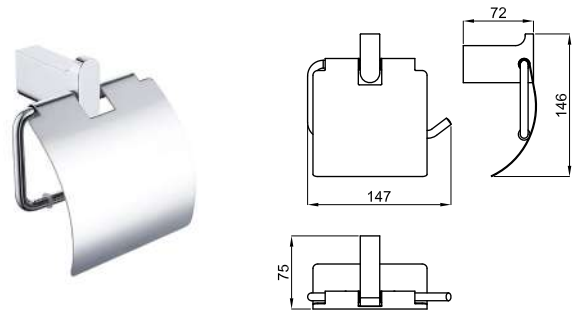

NEW	100328478	chrome chromé	0.6	110,00 €
NEW	100328464	matt black noir mat	0.6	138,00 €

NEW	100328479	chrome chromé	0.6	77,00 €

Wall mounted tumbler holder
Porte-gobelet fixe

60 cm towel rail
Porte-serviettes fixe 1 barre 60 cm.

NEW	100328488	chrome chromé	0.9	86,00 €

NEW	100328447	chrome chromé	0.6	87,00 €

Wall mounted soap dispenser
Diffuseur de savon fixe

Roll holder with cover
Porte-papier avec couvercle