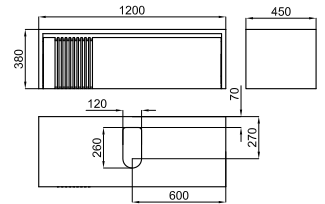

100207946		grey <i>gris</i>			1.937,00 €
100208048		matt black <i>noir mat</i>			1.937,00 €

ARQUITECT. - Wall-mount vanity 120CM, with one drawer with soft-close system. With External surface Project Tech that allows thermal repair of micro scratches, supermate and anti-fingerprint. Drawer front with copper mirror.
ARQUITECT. - Module suspendu de 120CM, avec tiroir à fermeture ralentie et compartiments. Avec superficie extérieure Project Tech permettant la réparation thermique de micro rayures, mat et anti-empreintes digitales. Frontal en miroir cuivre fumé.