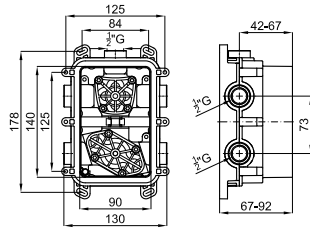

CONCEALED CONCEPT: THERMOSTATICS · CONCEPT ENCASTRÉ: THERMOSTATIQUES

SMART BOX

1

2