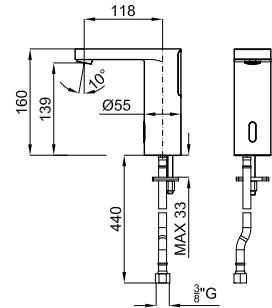

100305322 chrome chromé 3.7 **452,00 €**

I-SMART

100305323 matt black noir mat 3.7 **495,00 €**

I-SMART Fresh Shower ECO FLOW

HOTELS - Basin mixer with sensor control with two water inlets. 3/8"connections, without pop up waste. Includes a 100-240V AC transformer. "Plus" aerator. Flow rate 5 l/min. at 3 bar.

HOTELS - Robinetterie lavabo électronique avec 2 entrées d'eau, connexion de 3/8", sans bonde de vidage et mousseur "plus". Inclus transformateur AC 100-240V. Débit à 3 bars de pression 5 l/min.

100114431 chrome chromé 1.7 **273,00 €**

I-SMART

100305304 matt black noir mat 1.7 **405,00 €**

I-SMART Fresh Shower ECO FLOW

HOTELS - Electronic basin mixer with one water inlet 3/8" connections, "plus" aerator, without pop up waste. Battery 3V. Flow rate 5 l/min at 3 bar.

HOTELS- Robinetterie lavabo électronique avec une entrée d'eau, connexion 3/8", sans garniture de vidage et avec mousseur "plus". Batterie 3V. A 3 bars de pression 5l/min.