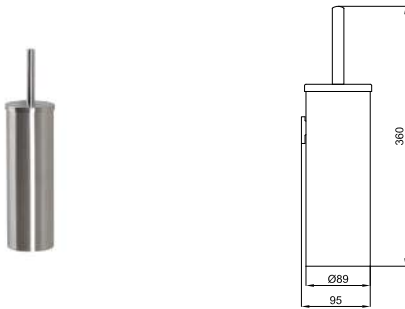

100282091
brushed stainless steel
acier brossé
1.0 **73,00 €**

Free standing / wall mounted brush holder
Porte balai mural et/ou à poser