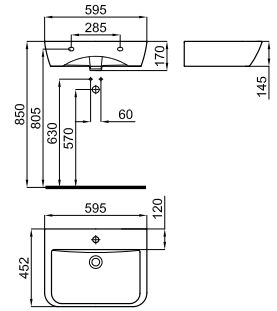

100171066

white
blanc

145,00 €

60 cm. wall hung basin with overflow and fixing kit 100041225
Lavabo 60 cm. avec trop plein et fixations 100041225