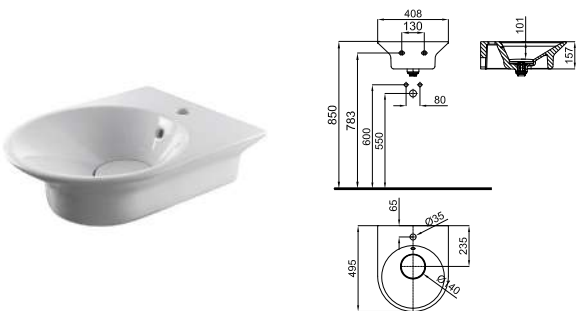

40x50 cm. wall hung basin with overflow, clicker waste with ceramic cover and fixing kit 100041225 included.

Lavabo 40cm suspendu avec trop plein et bonde clicker céramique. Inclus fixations 100041225