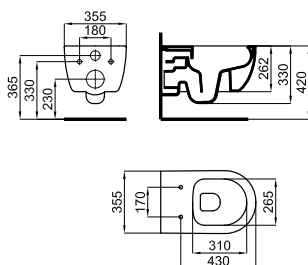

○ matt white
blanc mate

● matt grey
gris mat

SET	Included accessories: Accessoires inclus:
1	100280872
2	100281210

SET	Included accessories: Accessoires inclus:
1	100282416
2	100285298

● matt black
noir mat

SET	Included accessories: Accessoires inclus:
1	100280847
2	100281158

SET	Icons	Product Code	Color	Weight (kg)	Volume (L)	Price (€)
	eco 6/3L, clean rimless, Finish Studio	100282320	○ matt white blanc mate	30.5	18	779,00
	eco 4,5/3L, clean rimless, Finish Studio	100285516	● matt grey gris mat	30.5	18	815,00
		100282269	● matt black noir mat	30.5	18	840,00

Set "Rimless" Wall hung pan 54cm and soft-close seat&cover
Set cuvette suspendue "rimless" 54cm avec abattant soft-close.

We recommend
On recommande

S - H