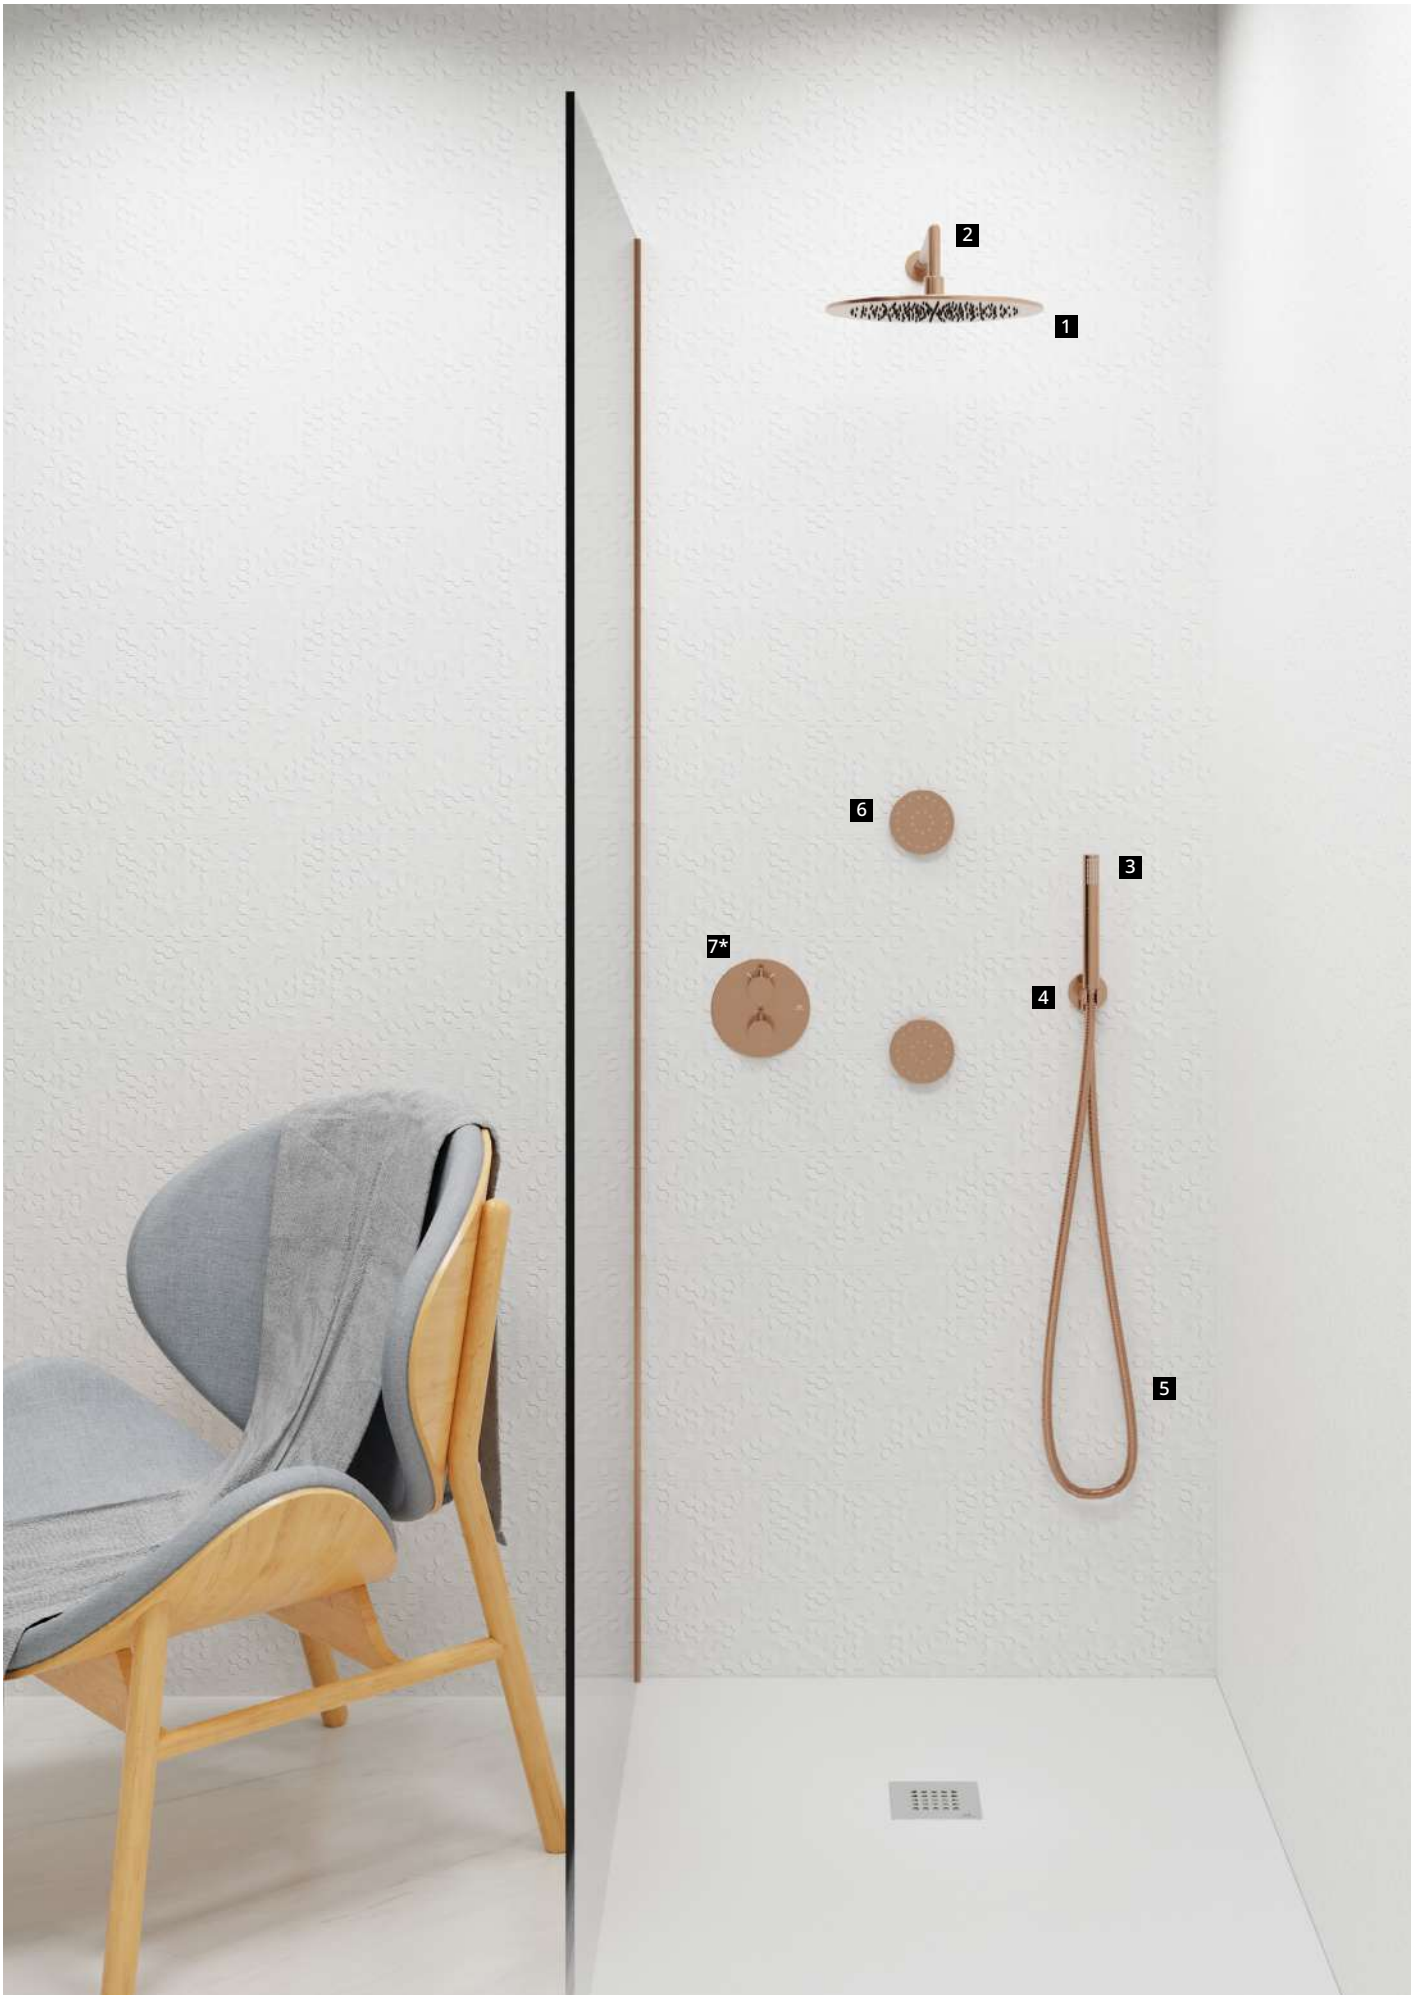

# FINISH STUDIO - SHOWER COMPOSITION

 COPPER · CUIVRE