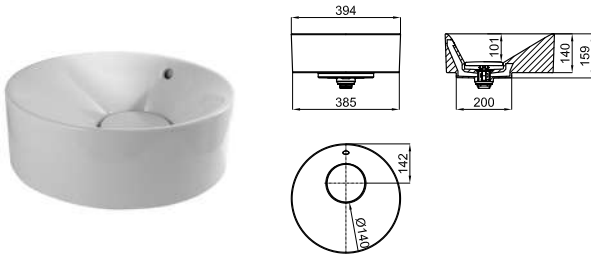

100188367		white blanc		11.7		28	321,00 €

			100305794		matt white blanc mate		11.7		28	482,00 €

			100305833		matt black noir mat		11.7		28	553,00 €

Ø40 cm. countertop cylinder basin with overflow, clicker basin waste with ceramic cover included
Lavabo cylindrique Ø40 cm à poser avec trop plein