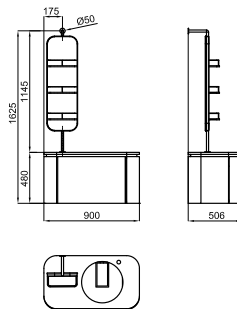

NEW

100312939

forest
forest

4.762,00 €

PACK FURNITURE FORMA FOREST: (100312949) 90cm wall mounted vanity. Exterior surface made of Project Tech. It incorporates a central drawer (with an interior drawer), both with soft close system and two side drawers with shelves and soft close system + (100312966) 360° rotatory mirror with shelves on the back to be installed next to the wall mounted Forma vanity.

PACK MEUBLE FORMA FOREST: (100312949) Meuble suspendu de 90cm. Surface extérieur en Project Tech. Inclus un tiroir central (avec un tiroir intérieur), les deux avec fermeture ralentie et deux tiroir latéraux avec des étagères et fermeture ralentie + (100312966) Miroir giratoire 360° avec étagères sur la partie arrière pour installer sur le meuble suspendu Forma.