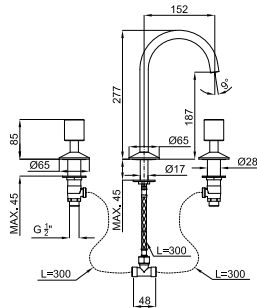

ECO FLOW	100324509		chrome_carrara chromé_carrare		1.119,00 €
	ECO FLOW	100324519		gold_carrara or carrare		1.660,00 €
	ECO FLOW	100324518		brushed gold_carrara or brossé_carrare		1.901,00 €
	ECO FLOW	100324540		brushed copper_carrara cuivre brossé_carrare		1.901,00 €

	ECO FLOW	100311383		chrome chromé		624,00 €
	ECO FLOW	100311375		gold or		949,00 €
	ECO FLOW	100311349		brushed gold or brossé		1.437,00 €
	ECO FLOW	100311384		brushed copper cuivre brossé		1.210,00 €

CARRARA - 3 hole basin mixer 1/2". Ceramic disc valves. Without pop-up waste. Flow rate 5 l/min. at 3 bar.
CARRARA - Mélangeur lavabo 3 pièces. Tête ceramique. Sans vidage. À 3 bars de pression 5 l/min.

CROSS - 3 hole basin mixer 1/2". Ceramic disc valves. Without pop-up waste. Flow rate 5 l/min. at 3 bar.
CROSS - Mélangeur lavabo 3 pièces. Tête ceramique. Sans vidage. À 3 bars de pression 5 l/min.