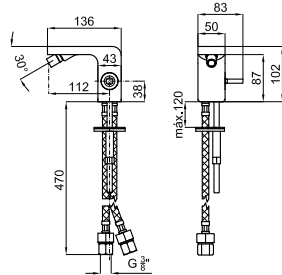

100063519		chrome chromé		708,00 €
	100073042		white blanc		863,00 €
	100210956		copper cuivre		1.139,00 €
	100208750		titanium titane		1.139,00 €
	100305695		brushed copper cuivre brossé		1.263,00 €
	100305669		brushed titanium titane brossé		1.263,00 €

Single lever bidet mixer 3/8". Ø25 mm ceramic cartridge. Length of hoses 470 mm. Without pop-up waste. Flow rate 7,6 l/min. at 3 bar.
Mitigeur bidet avec cartouche Ø25 mm. Flexibles raccordement 3/8" longueur 470 mm. Sans vidage. À 3 bars de pression 7,6 l/min.