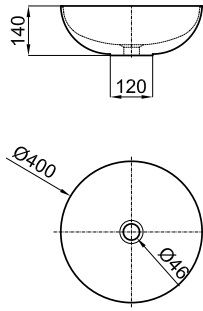

LOUNGE

designed by Simone Micheli

We recommend // On recommande

		100255371		white blanc			221,00 €
		100255721		matt white blanc mate			431,00 €
		100283426		white_gold blanc_or			1.091,00 €
		100283427		white_copper blanc_cuivre			1.091,00 €
		100283441		acero concrete acero concrete			1.064,00 €
		100283396		caliza concrete caliza concrete			1.064,00 €
		100283409		deep concrete deep concrete			1.064,00 €
		100283442		dark concrete dark concrete			1.064,00 €
		100311331		marfil stone marfil stone			1.064,00 €
		100311332		travertino marble travertino marble			1.064,00 €
		100311327		carrara marble carrara marble			1.064,00 €
		100311056		marquina stone marquina stone			1.064,00 €

40 cm. countertop basin without overflow. It's necessary to use a un-slotted clicker or freeflow grid basin waste.
Lavabo 40 cm. à poser sans trop plein. Un vidage à écoulement permanent devra être utilisé.