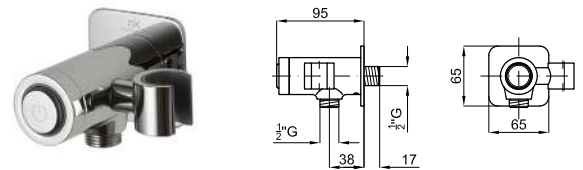

EX	100243874	chrome chromé	0.5	152,00 €

Wall bracket with outlet elbow and Touch&feel button to open/close the water supply. The flow rate at 3 bar is 13,2 l/min.

Support mural de douchette avec prise d'eau. Bouton incorporé avec système TOUCH&FEEL pour contrôler les sorties d'eau. Le flux à 3 bars de pression est de 13,2 l/min.