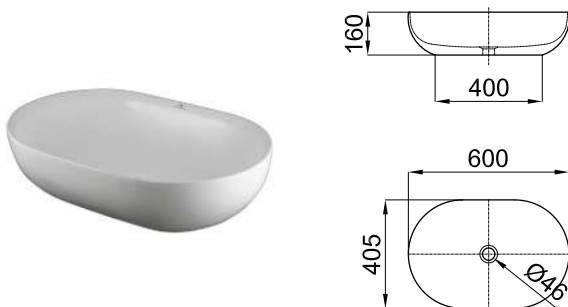

100255359	white blanc		350,00 €
	100255705	matt white blanc mate		552,00 €

60x40 cm. countertop basin without overflow. It's necessary to use a un-slotted clicker or freeflow grid basin waste.

Lavabo 60x40 cm. à poser sans trop plein. Un vidage à écoulement permanent devra être utilisé.