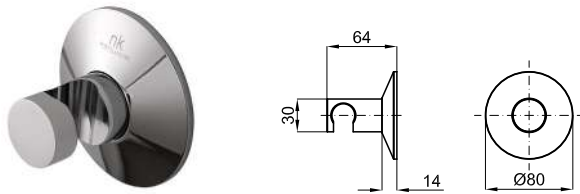

100238770	chrome chromé		65,00 €
	100238771	gold or		81,00 €
	100299391	brushed gold or brossé		125,00 €
	100258850	brushed copper cuivre brossé		125,00 €

HOJ	EX	100238804	chrome chromé		97,00 €
HOJ	EX	100238776	gold or		113,00 €
		100299401	brushed gold or brossé		178,00 €
		100258844	brushed copper cuivre brossé		178,00 €

LIGNAGE - Wall bracket
LIGNAGE - Support mural fixe

LIGNAGE - Wall bracket with outlet elbow
LIGNAGE - Support mural avec prise d'eau