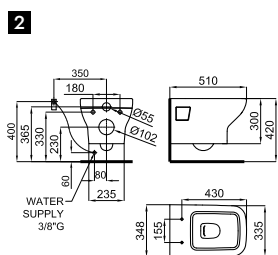

We recommend
On recommande

100238851
p. 223

100310426
p. 224

1 Wall hung pan
Cuvette suspendue

100208327 white
blanc 22.0 20 **274,00 €**

2 Wall hung pan with built-in bidet function
Cuvette suspendue avec fonction bidet intégrée

100239075 white
blanc 22.0 20 **308,00 €**

3A Soft-close seat and cover
Abattant cuvette descente retenue

SOFT CLOSE 100319253 white
blanc 2.9 168 **157,00 €**

3B Thermodur seat and cover
Abattant cuvette Thermodur

NEW 100319252 white
blanc 2.9 168 **124,00 €**

3C Antivandal seat and cover
Abattant cuvette anti-vandalisme

NEW 100326731 white
blanc 3.1 168 **180,00 €**

For installation in wall frames/cisterns, check the maximum installation range of the pipes already included (drainage and supply) with the dimensions indicated in their respective drawings:

Drainage connection pipe: If a longer pipe length is required, up to a maximum installation range of 180 mm, please request the pipe corresponding to the code 100213056.

Supply pipe: If a longer pipe length is required, up to a maximum installation range of 120 mm, please request the pipe corresponding to the code 100213068.

Pour l'installation sur des châssis/citernes, vérifiez la plage maximale d'installation des tubes déjà inclus (évacuation et alimentation) avec les cotes indiquées sur leurs plans respectifs :

Tuyau de raccordement de vidange : si vous avez besoin d'une longueur de tube supérieure, et pour une plage maximale d'installation de 180 mm, demandez le tube correspondant au code 100213056.

Tube d'alimentation : si vous avez besoin d'une longueur de tube supérieure, et pour une plage maximale d'installation de 120 mm, demandez le tube correspondant au code 100213068.