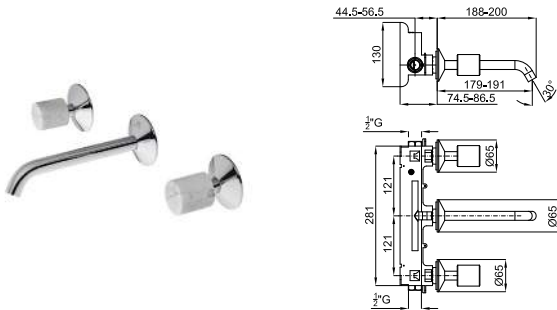

EX	ECO FLOW	100324530		chrome_carrara chromé_carrare		1.215,00 €
	NEW						
	EX	ECO FLOW	100324551		gold_carrara or_carrare		1.720,00 €
	EX	ECO FLOW	100324532		brushed gold_carrara or brossé_carrare		2.093,00 €
	NEW		100324552		brushed copper_carrara cuivre brossé_carrare		2.093,00 €

CARRARA - 3 hole wall mounted basin mixer. Ceramic disc valves. Without pop up waste. "Plus" aerator. Flow rate 5 L/min at 3 bar.
CARRARA - Mélangeur lavabo à encastrer 3 pièces. Tête ceramique . Sans vidage. Avec mousseur "plus". À 3 bars de pression 5 l/min.