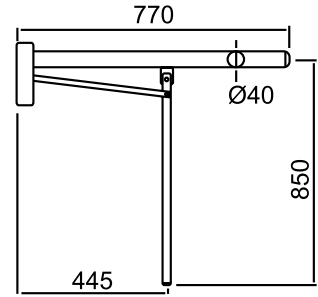

100042168 polished stainless steel
miroir 2.3 **441,00 €**

Vertical folding rail
Barre rabattable verticale pour mur plâtre