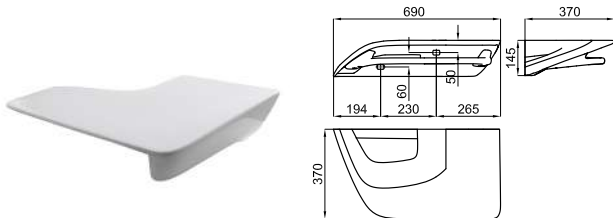

100184341
white
blanc
701,00 €

Left bowl basin shelf with fixing kit 100041225. Towel rail not included.
Étagère pour lavabo décalé gauche. Inclut fixations 100041225. Porte serviettes non inclut