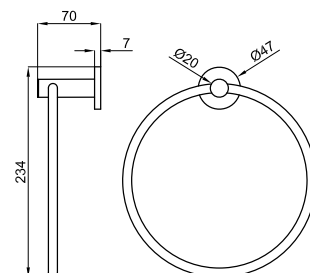

# EASY

100042183  polished stainless steel *mirroir*  0.2 **44,00 €**

Robe hook  
*Crochet*

100042184  polished stainless steel *mirroir*  0.5 **84,00 €**

27 cm towel holder  
*Anneau porte-serviettes 27 cm.*