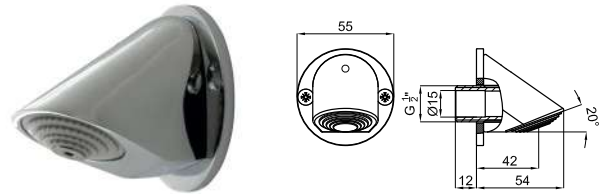

FIXED SHOWER HEADS • POMMES DE DOUCHE

				100293349	chrome chrome	0.4	110,00 €

3 spray fixed shower head and arm. Functions: Rain, Massage and Rain + Massage.
Anti-limescale system
Ciel de pluie 3 jets anti-calcaire

		100072981	chrome chrome	0.4	94,00 €

Anti-vandal shower head. Flow rate 8 l/min. at 3 bar.
ciel de pluie anti-vandalisme. À 3 bars de pression 8 l/min.