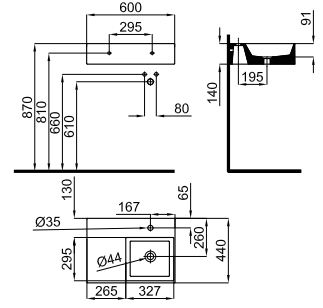

100243646

white
blanc

433,00 €

60 cm. wall hung basin with left offset bowl, taphole, overflow and 100041225 fixing kit.
Lavabo 60 cm suspendu à bac décalé vers la gauche, trou pour la robinetterie, trop-plein et fixations 100041225.

60 cm. wall hung basin with right offset bowl, taphole, overflow and 100041225 fixing kit.
Lavabo 60 cm suspendu à bac décalé vers la droite, trou pour la robinetterie, trop-plein et fixations 100041225.