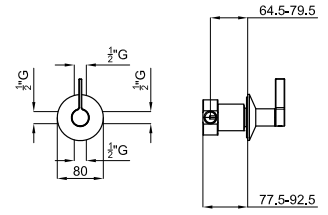

LIGNAGE

designed by Ramón Esteve

< 3 >	EX	100241780	chrome chromé	1.5	539,00 €
< 3 >	EX	100241739	gold or	1.5	734,00 €
		100301621	brushed gold or brosse	1.5	976,00 €
		100289157	brushed copper cuivre brossé	1.5	976,00 €

LUXE - Wall mounted concealed 3 ways diverter valve 1/2". Flow rate at 3 bar 27,09 l/min.
LUXE - Inverseur encastré mural 3 sorties. À 3 bars de pression 27,09 l/min

< 3 >	EX	100238536	chrome chromé	1.5	420,00 €
< 3 >	EX	100238537	gold or	1.5	559,00 €
		100299394	brushed gold or brosse	1.5	745,00 €
		100289245	brushed copper cuivre brossé	1.5	745,00 €

Wall mounted concealed 3 ways diverter valve 1/2". Flow rate at 3 bar 27,09 l/min.
Inverseur encastré mural 3 sorties. À 3 bars de pression 27,09 l/min