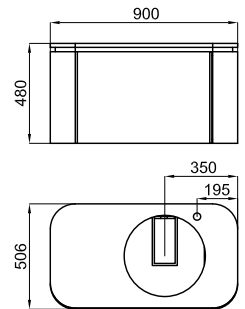

NEW

100312670

merlot
merlot

3.390,00 €

100312637

almond
almond

3.390,00 €

100312949

forest
forest

3.390,00 €

90cm wall mounted vanity. Exterior surface made of Project Tech. It incorporates a central drawer (with an interior drawer), both with soft close system and two side drawers with shelves and soft close system.

Meuble suspendu de 90cm. Surface extérieur en Project Tech. Inclus un tiroir central (avec un tiroir intérieur), les deux avec fermeture ralentie et deux tiroir latéraux avec des étagères et fermeture ralentie.