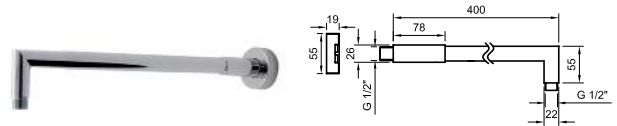

# LIGNAGE

designed by Ramón Esteve

			100090796		chrome chromé		349,00 €
			100238749		gold or		462,00 €
			100299345		brushed gold or brosse		491,00 €
			100280685		brushed copper cuivre brossé		491,00 €
			100281820		brushed titanium titane brossé		491,00 €