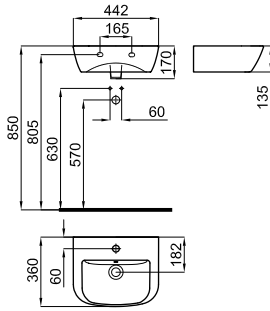

URBAN C

100171084

white
blanc

126,00 €

45 cm. wall hung basin with overflow and fixing kit 100041225
Lavabo 45 cm. avec trop plein et fixations 100041225