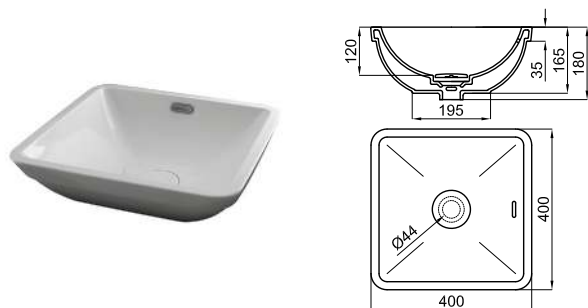

FORMA

100123294

white
blanc

304,00 €

40x40 cm. recessed basin with overflow. Clicker basin waste and ceramic plug included
Lavabo 40x40 cm. encastré avec trop plein. Inclus bonde de vidage type clicker avec couvercle
céramique