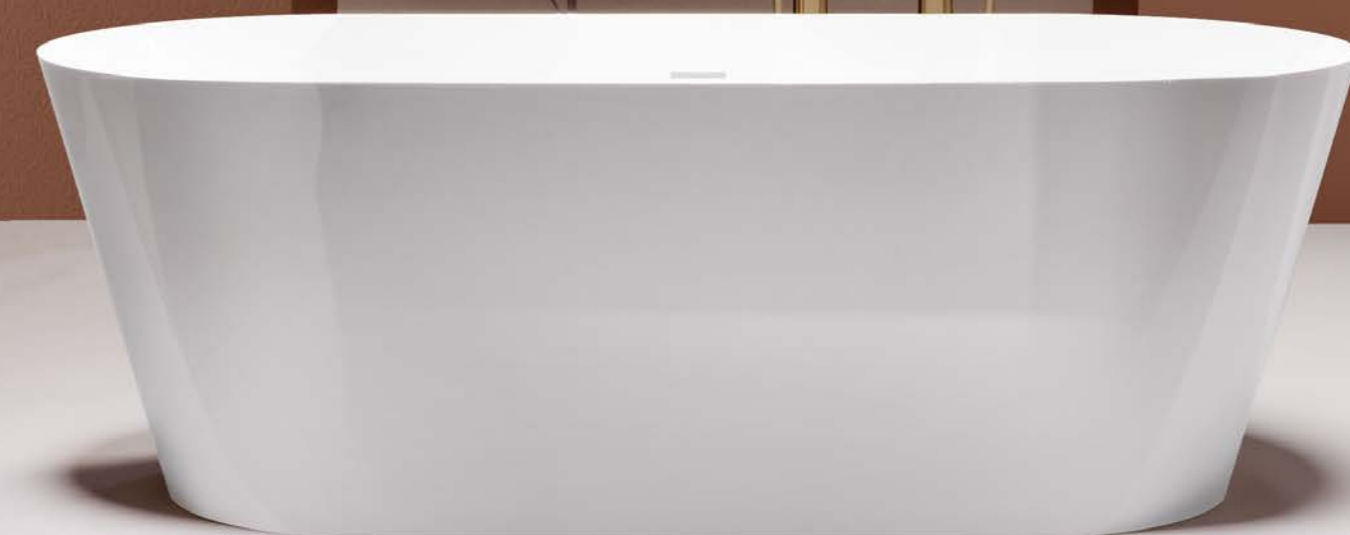

— Inka

150 X 70 X H. 60 cm
180 X 80 X H. 60 cm

Con la sua forma ovale, la vasca da bagno Inka si richiama ad un design senza tempo, pulito e minimalista. È disponibile in due diverse dimensioni e nelle finiture bianco opaco, bianco lucido oppure nelle nuove versioni bicolore. Vasca realizzata in acrilico; piletta di scarico inclusa con troppopieno integrato.

With its oval shape, the Inka bathtub recalls a timeless, clean, and minimalist design. It is available in two different sizes and in matt white, glossy white, or the new bicolor versions. Bathtub in acrylic; drain plug included with overflow system.

Finiture vasca / Bathtub finishings

Monocolore / Monocolor

BL
Bianco Lucido
Glossy White

BO
Bianco Opaco
Matt White

Bicolore / Bicolor

Interno vasca / Tub interior

Disponibile Bianco Lucido o Bianco Opaco / Glossy White or Matt White available

Esterno vasca / Tub exterior

Disponibile nei seguenti colori opachi / Available in the following matt colors

IB
Ink Black

NB
Night Blue

PG
Pearl Grey

LS
London Smoke

GB
Grey Brown

RR
Ruby Red

MC
Milk&Coffee

DS
Desert Sand

OW
Oyster White

MG
Mint Green

GT
Green Tea

BS
Blue Sky

FL
Flamingo

SR
Shell Rose

Inka - BL Bianco Lucido / Glossy White