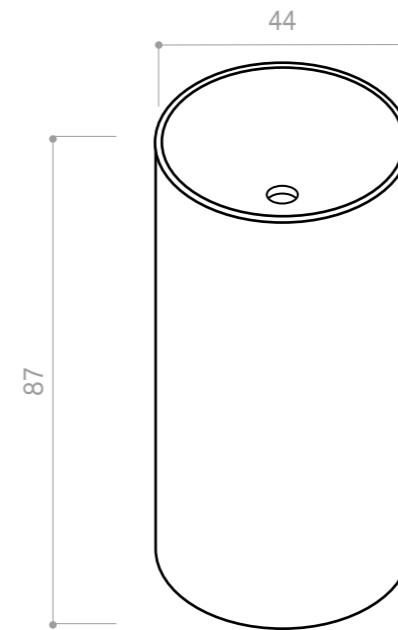

Información técnica / Technical information

LONDON