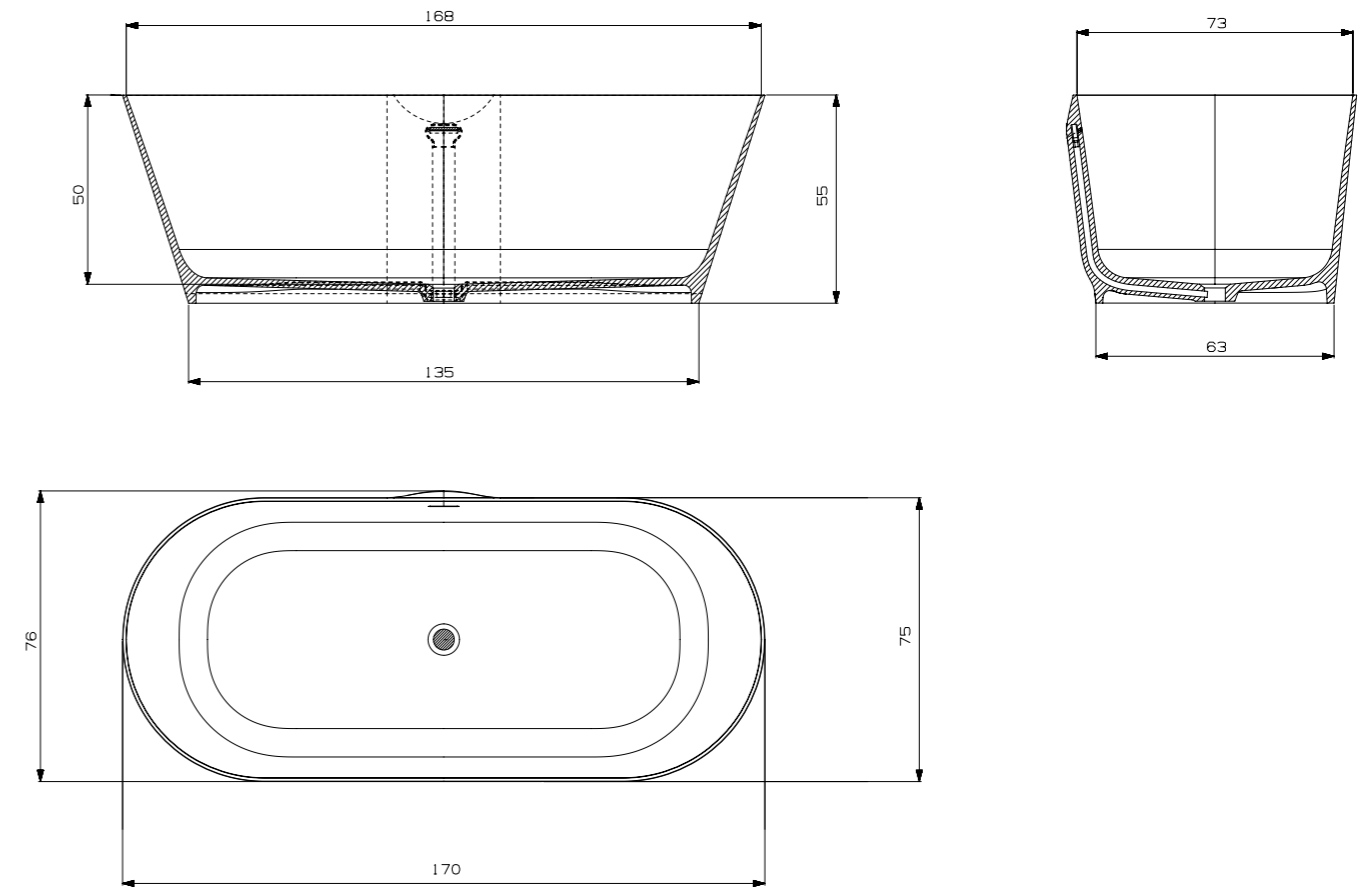

Información técnica / Technical information

Medidas en cm / Overall dimensions in cm

Peso / weight : 96 kg.
Capacidad / Ability : 338 l.

Colores / Colors

Básicos	Blanco	Hueso	Crema	Cemento	Arena	Camel	Tabaco	Plomo	Gris	Marengo	Negro
170x77x55,5h	BA-10	BA-11	BA-11	BA-11	BA-11	BA-11	BA-11	BA-11	BA-11	BA-11	BA-11

Ilbagno	Lead	Turquoise	Marine	Pumice	Tide	Champagne	Rouge	Fortune	Sap
170x77x55,5h	BA-12	BA-12	BA-12	BA-12	BA-12	BA-12	BA-12	BA-12	BA-12

Opciones disponibles / Available options