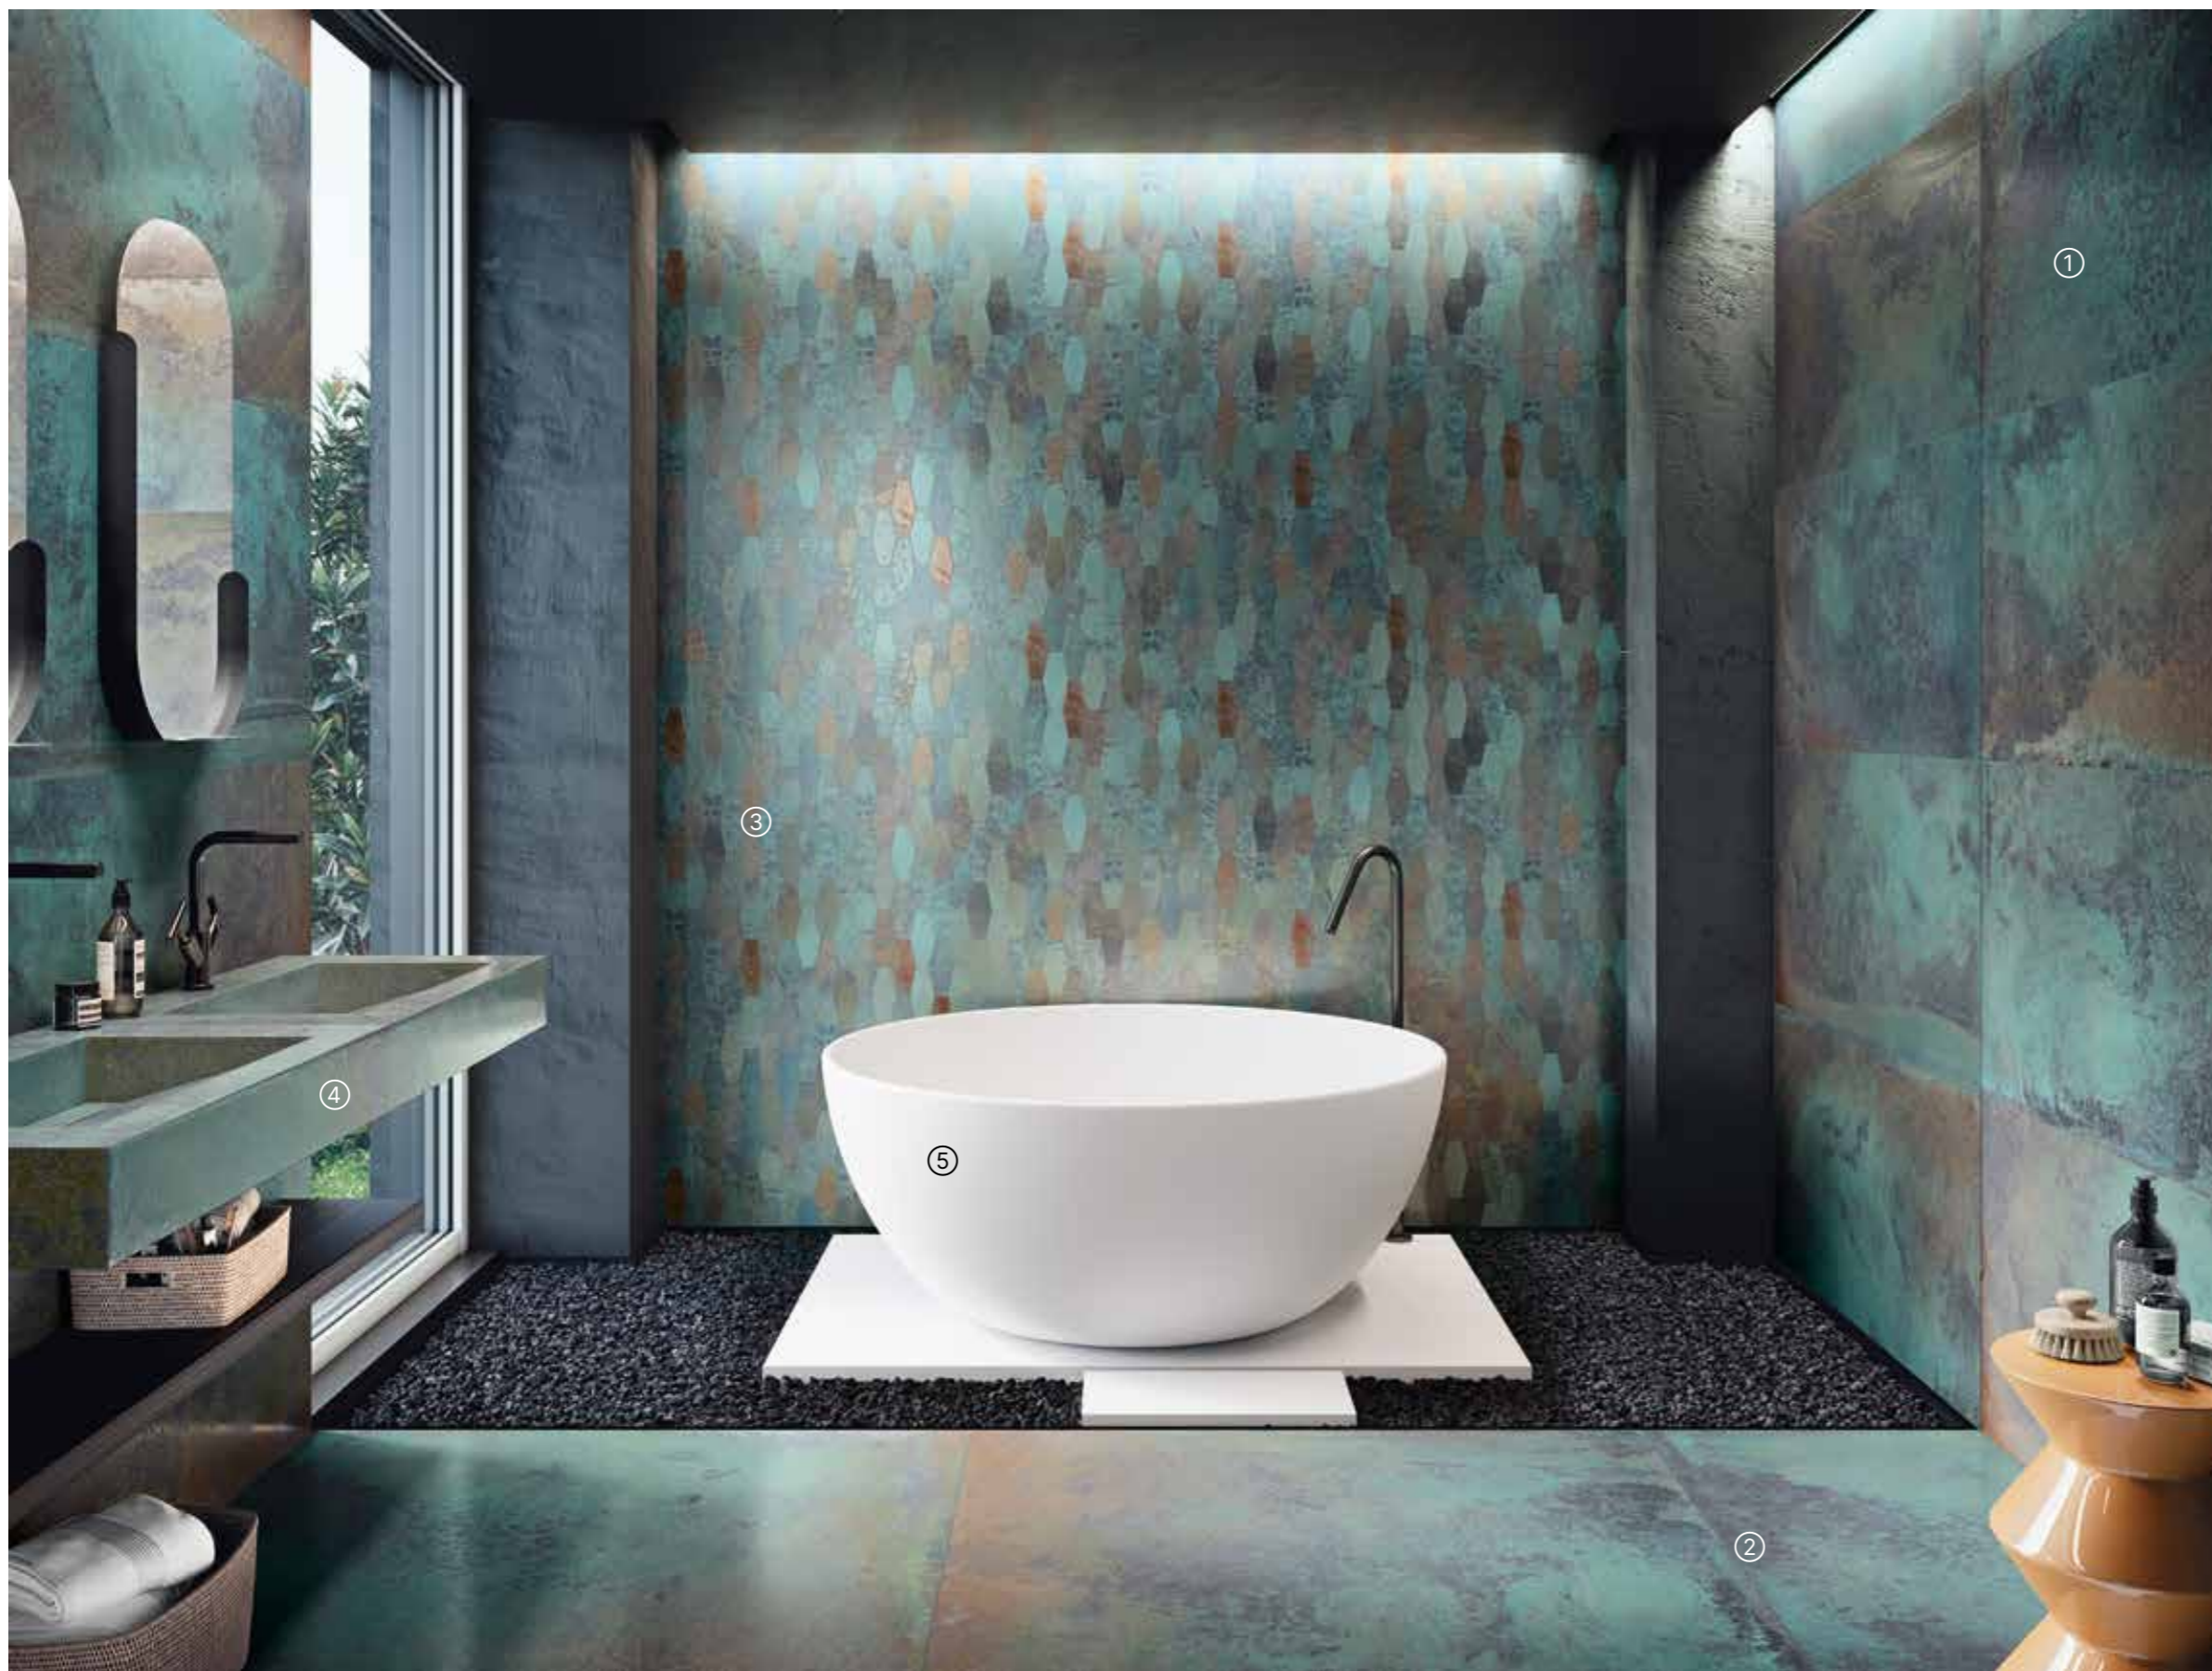

③

**Kinstone Steam Rect**  
90x90 / 36"x36"

④

**Lavabo Niso 119 dcha**  
Kinstone Steam

⑤

**Bañera Classic 170x75x35**  
Marine

⑥

**Plato Line**  
Marine