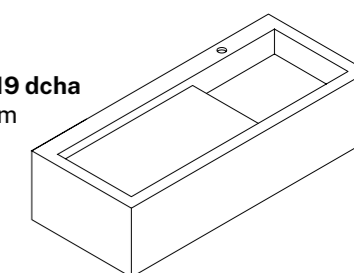

④

Lavabo Niso 119 dcha
Kinstone Steam