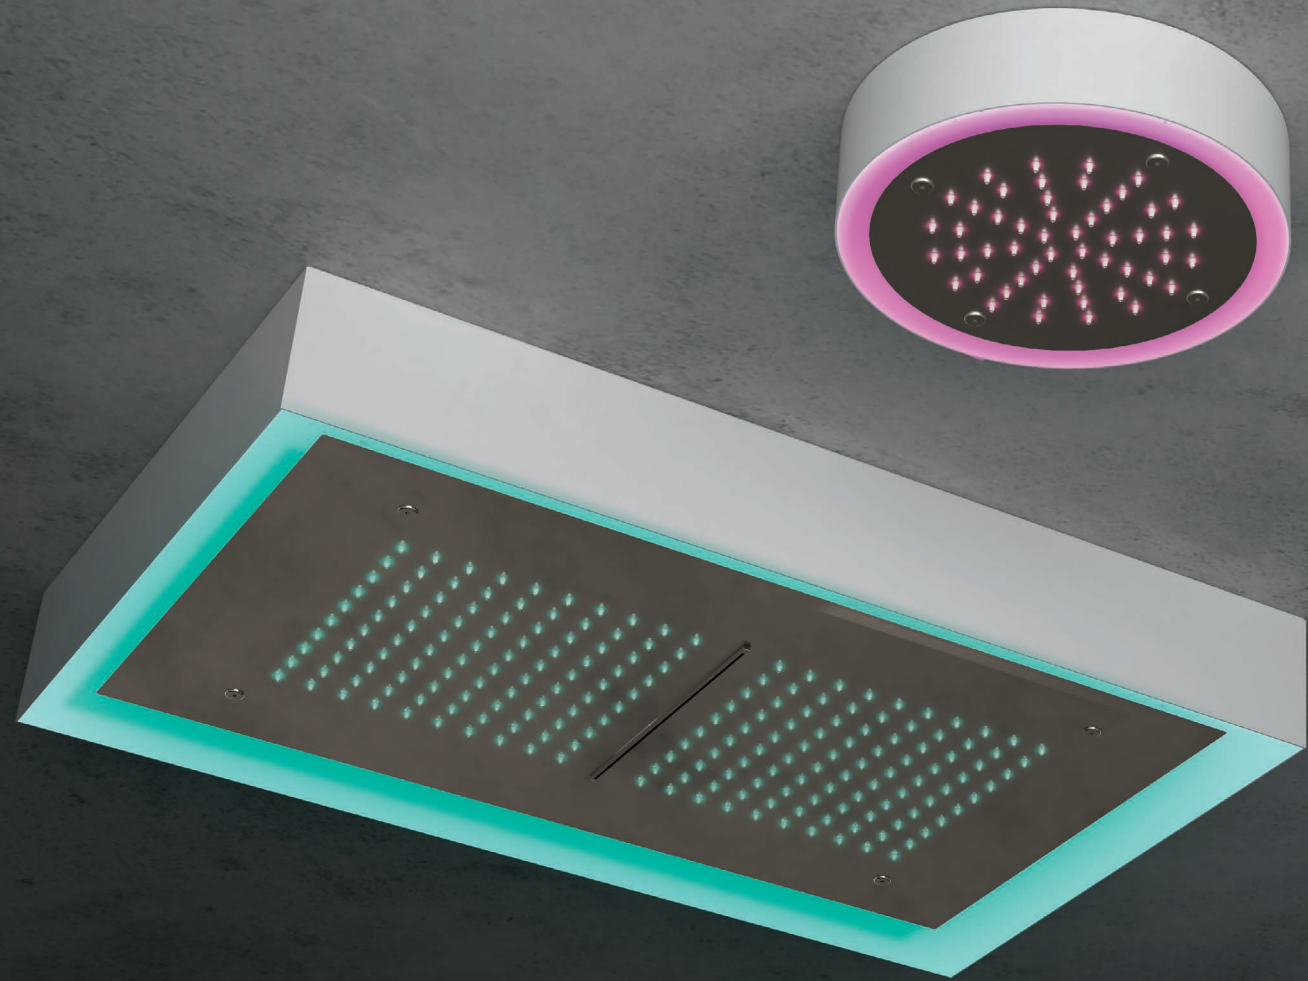

CRIPD014_13 CRIPD411_13