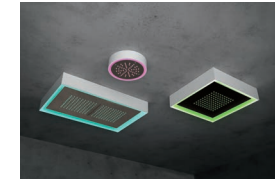

Pag. 298 - 299

CRIPD340_51

Soffione anticalcare Ø20 cm a soffitto, con telaio bianco opaco, illuminazione perimetrale a LED e cromoterapia. Completo di cavo elettrico e pulsantiera a parete

Ceiling-mount anti-scale rain effect showerhead, Ø20 cm, with matt white frame, perimeter LED lighting and colour therapy. Complete with electrical cable and wall-mount keypad

Finishing 51: Cromo / Chrome

CRIPD342_13

Soffione anticalcare 37 x 37 cm a soffitto, con telaio bianco opaco, illuminazione perimetrale a LED e cromoterapia. Completo di cavo elettrico e pulsantiera a parete

Ceiling-mount anti-scale rain effect showerhead, 37 x 37 cm, with matt white frame, perimeter LED lighting and colour therapy. Complete with electrical cable and wall-mount keypad

Finishing 13: Nero opaco / Black matt

CRIPD343_51

Soffione anticalcare 57 x 37 cm a soffitto, con telaio bianco opaco, illuminazione perimetrale a LED e cromoterapia. Getto pioggia e getto cascata. Completo di cavo elettrico e pulsantiera a parete

Ceiling-mount anti-scale 57 x 37 cm, with matt white frame, perimeter LED lighting and colour therapy. Rain effect jet and waterfall effect jet. Complete with electrical cable and wall-mount keypad

Finishing 51: Cromo / Chrome