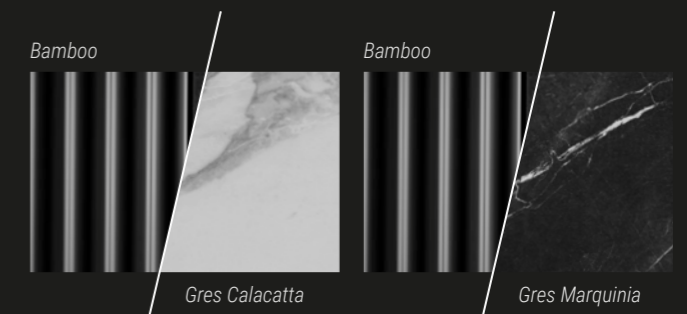

Una danza tra evocazione e concretezza che disegna sculture dinamiche che catturano l'attenzione. La sinfonia del bianco e del nero, colori solidi, intensi e luminosi allo stesso tempo, esalta l'eccellenza dei materiali, componenti diverse per una qualità unica e inimitabile, oltre a un'armonia straordinaria alla vista e piacevolissima al tatto.

DOMUS

Bamboo

Bamboo

Gres Calacatta

Gres Marquinia

A sculptural symphony in black and white. Solid tones that are simultaneously intense yet ethereal emphasise the unparalleled beauty and quality of the materials which are as pleasing to the eye as they are to the touch.