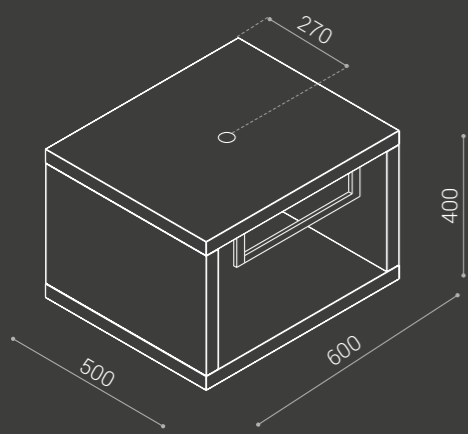

IMAI 60

Mobile a parete 600x500xh400mm

Finiture legno: stone bianco o grigio.

Top predisposto con 1 foro per lavabo (rubinetto da installare a parete).

Versione mobile aperto con portasalviette in metallo L 450mm color antracite.

Versione mobile chiuso con 2 gambe e cassetto dotato di chiusura soft-close

Il cassetto, con tappetino interno in velluto grigio chiaro, può essere fornito con pomolo 40x40mm in ottone d'orato o cromato con inserto Madreperla smoke o bianco, oppure con pomolo 40x40mm ottone d'orato o cromato con inserto cuoio nero.

Wall cabinet 600x500xh400mm.

Wood finishes: white or grey stone.

Top supplied with 1 pre-drilled hole for washbasin (faucet to be installed at wall).

Open option with metallic towel holder L 450mm anthracite colour.

Close option with 2 legs and drawer equipped with soft-close system.

The drawer with internal carpet in grey velvet, can be supplied with a 40x40mm knob in gold plated or chrome brass / white or smoke mother of pearl insert, or a 40x40mm knob in gold plated or chrome brass / black hide leather insert.

peso/weight **24,5 kg**

IMAI 60 OPEN