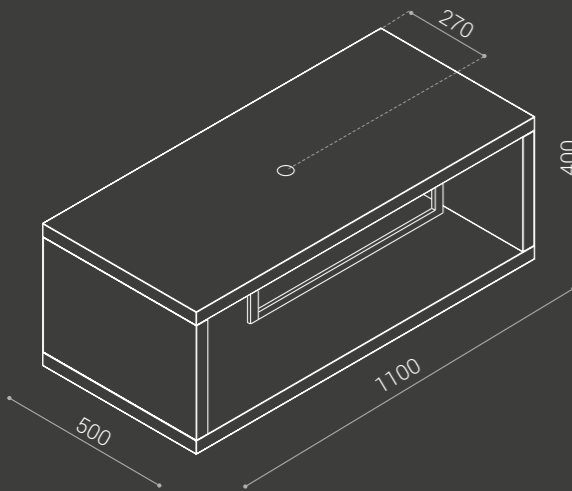

IMAI 110

Mobile a parete 1100x500xh400mm

Finiture legno: stone bianco o grigio.

Top predisposto con 1 foro per lavabo (foro rubinetto solo su richiesta).

Versione mobile aperto con portasalviette in metallo L 800mm color antracite.

Versione mobile chiuso con 2 gambe e cassetto dotato di chiusura soft-close

Il cassetto con tappetino interno in velluto grigio chiaro, può essere fornito con maniglia in metallo L 150 mm, disponibile nei colori antracite, oro mat, rame, platino, foglia oro, foglia argento o colori pastello.

Wall cabinet 1100x500xh400mm.

Wood finishes: white or grey stone.

Top supplied with 1 pre-drilled hole for washbasin (faucet hole only on request).

Open option with metallic towel holder L 800mm anthracite colour.

Close option with 2 legs and drawer equipped with soft-close system.

The drawer with internal carpet in grey velvet, can be supplied with a metallic handle L150mm, available in anthracite, mat gold, copper, platinum finishes, gold leaf, silver leaf or pastel colours.

peso/weight **35,5 kg**