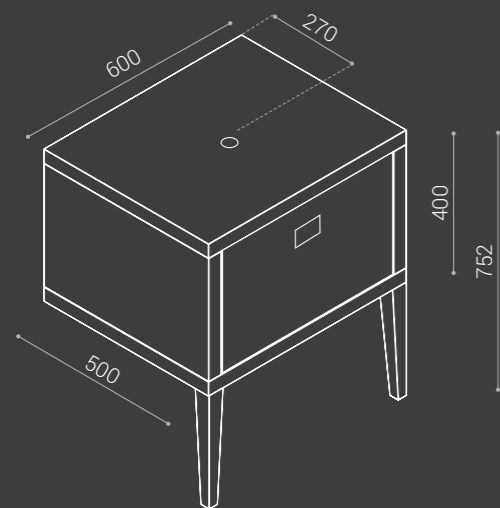

IMAI 60 DRAWER