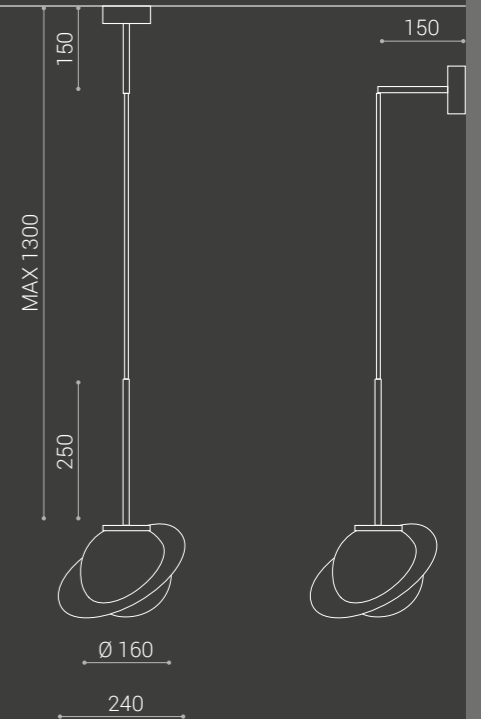

SATURN

Lampada in vetro soffiato opalino bianco, con disco orientabile in ottone, nei colori nero mat o gold. Installazione a parete o soffitto. Attacco E27. Lampadina consigliata INSTB-092760

Lamp in white opaline blown glass, with brass adjustable disc, black mat or gold. Wall or ceiling installation. Connection E27. Suggested bulb INSTB-092760