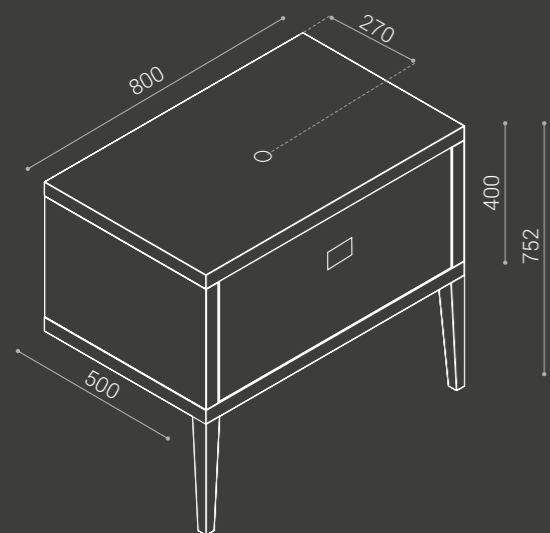

IMAI 80 OPEN

handle gold leaf
MBIMAI80SWCLFFO

handle silver leaf
MBIMAI80SWCLFFA

handle fumo
MBIMAI80SWCLFP650

handle tortora
MBIMAI80SWCLFP450

handle gold leaf
MBIMAI80SGCLFFO

handle silver leaf
MBIMAI80SGCLFFA

handle fumo
MBIMAI80SGCLFP650

handle tortora
MBIMAI80SGCLFP450

handle cedro
MBIMAI80SWCLFP102

handle sage green
MBIMAI80SWCLFP302

handle avio
MBIMAI80SWCLFP502

handle powder pink
MBIMAI80SWCLFP202

handle cedro
MBIMAI80SGCLFP102

handle sage green
MBIMAI80SGCLFP302

handle avio
MBIMAI80SGCLFP502

handle powder pink
MBIMAI80SGCLFP202

IMAI 80 DRAWER