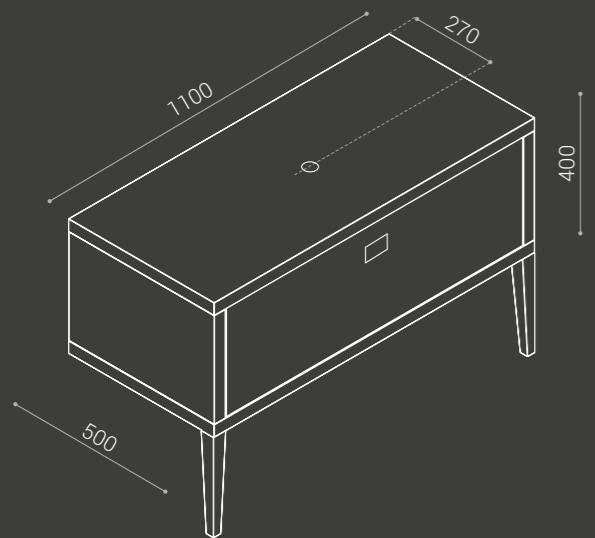

IMAI 110 OPEN

handle gold leaf
MBIMAI110SWCLFFO

handle silver leaf
MBIMAI110SWCLFFA

handle fumo
MBIMAI110SWCLFP650

handle tortora
MBIMAI110SWCLFP450

handle cedro
MBIMAI110SWCLFP102

handle sage green
MBIMAI110SWCLFP302

handle avio
MBIMAI110SWCLFP502

handle powder pink
MBIMAI110SWCLFP202

handle gold leaf
MBIMAI110SGCLFFO

handle silver leaf
MBIMAI110SGCLFFA

handle fumo
MBIMAI110SGCLFP650

handle tortora
MBIMAI110SGCLFP450

handle cedro
MBIMAI110SGCLFP102

handle sage green
MBIMAI110SGCLFP302

handle avio
MBIMAI110SGCLFP502

handle powder pink
MBIMAI110SGCLFP202

IMAI 110 DRAWER