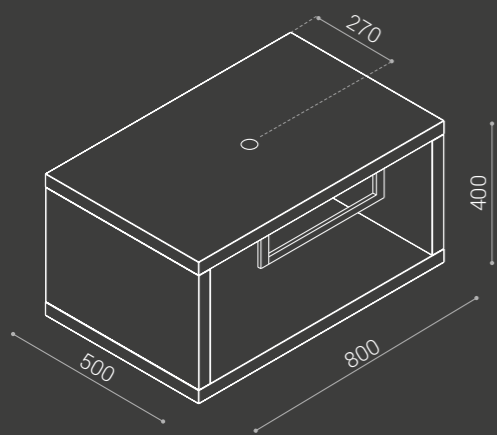

IMAI 80

Mobile a parete 800x500xh400mm

Finiture legno: stone bianco o grigio.

Top predisposto con 1 foro per lavabo (foro rubinetto solo su richiesta).

Versione mobile aperto con portasalviette in metallo L 450mm color antracite.

Versione mobile chiuso con 2 gambe e cassetto dotato di di chiusura soft-close

Il cassetto con tappetino interno in velluto grigio chiaro, può essere fornito con maniglia in metallo L150 mm, disponibile nei colori antracite, oro mat, rame, platino, foglia oro, foglia argento o colori pastello.

Wall cabinet 800x500xh400mm.

Wood finishes: white or grey stone.

Top supplied with 1 pre-drilled hole for washbasin (faucet hole only on request).

Open option with metallic towel holder L 450mm anthracite colour.

Close option with 2 legs and drawer equipped with soft-close system.

The drawer with internal carpet in grey velvet, can be supplied with a metallic handle L 150 mm, available in anthracite, mat gold, copper, platinum finishes, gold leaf, silver leaf or pastel colours.

peso/weight **28,5 kg**