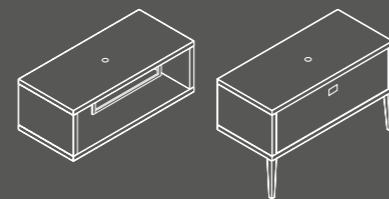

IMAI 110
74-79