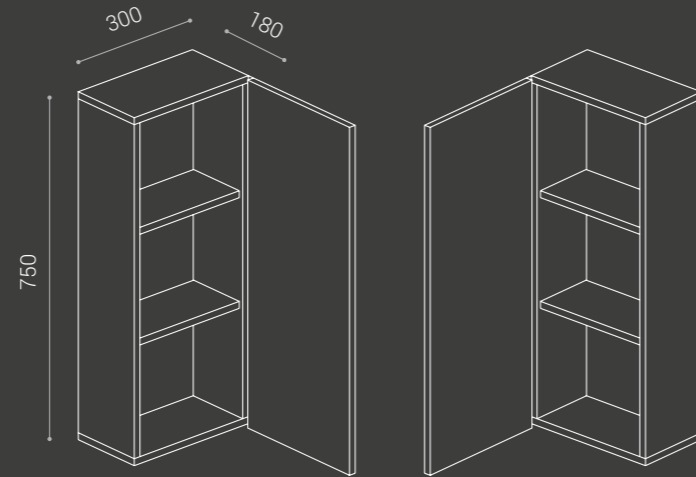

AVENUE COLONNA

Mobile a colonna sospeso con fissaggio a muro.
Finiture stone bianco o grigio.
Apertura pull & push.

Wall hung unit.
Wood finishes: white or grey stone.
Pull & push opening.

peso/weight **9 kg**

Stone white
AVENUECOLSW