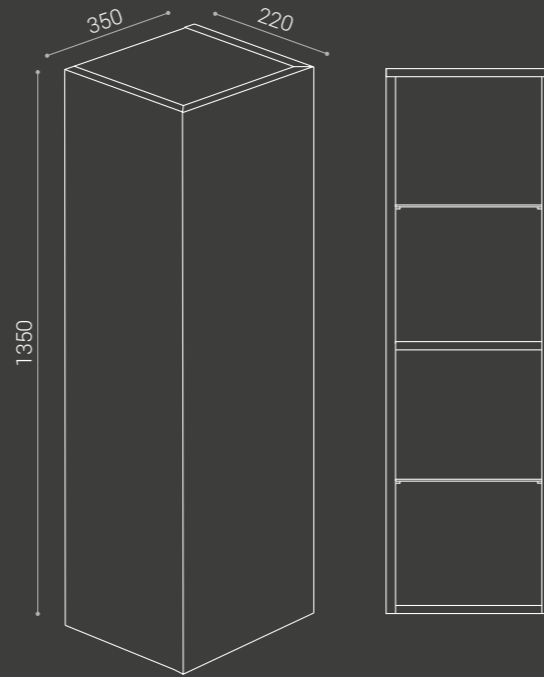

VIRTUS XL

Mobile a colonna sospeso con fissaggio a muro caratterizzato da un frontale in bamboo laccato nero e dotato di ripiani interni in vetro. Apertura pull & push.

Wall-hung tall unit featuring internal shelves in glass and a black lacquered bamboo front. Pull & push opening.

peso/weight **20,5 kg**

MIRROR LIGHT 100

Ø 1000
MBMIRRORLIGHT100TS1

Specchio a parete retroilluminato, spessore 4mm, bordo esterno satinato con logo MILANOBATH. Luce a Led 4000K.

Wall backlit mirror, 4mm thickness, with an exterior satin-finish border, with MILANOBATH logo. Led lighting 4000K.

SATURN

Lampada in vetro soffiato opalino bianco, con disco orientabile in ottone, nei colori nero mat o gold. Installazione a parete o soffitto. Attacco E27. Lampadina consigliata INSTB-092760

Lamp in white opaline blown glass, with brass adjustable disc, black mat or gold. Wall or ceiling installation. Connection E27. Suggested bulb INSTB-092760