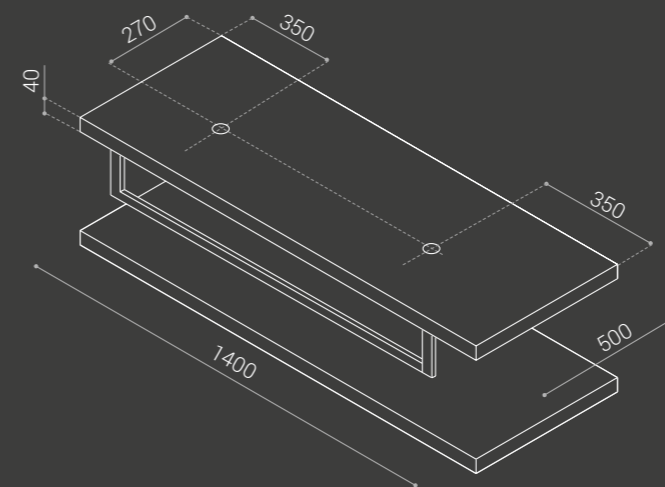

2 fori lavabo *double washbasin holes*
MBHALLEY21402FOAK