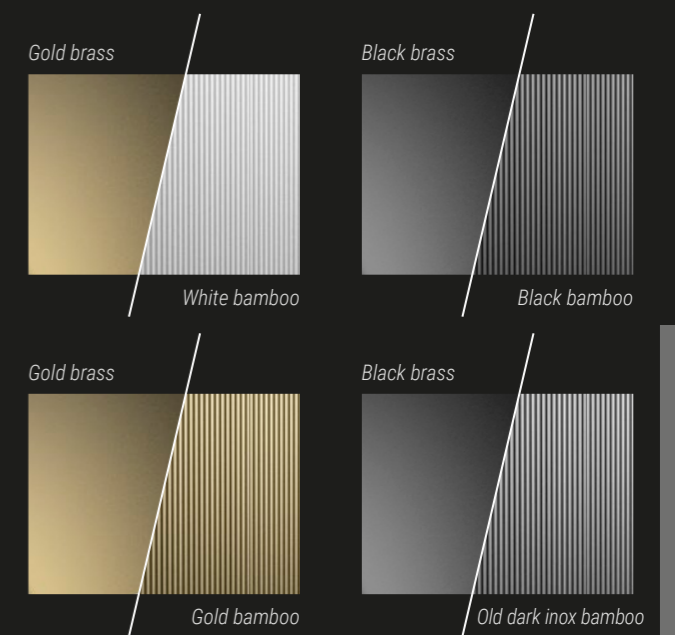

Furniture DOMUS WHITE 1510x510xh350mm - **MBDOMUSWTNODX**
Washbasin COLLINA Ø450 - **COLLINA45P030**
Faucet handles Glamorous TOWER XL - **GLTOWXLT35F4**
Mirror MIRROR LIGHT Ø1000 - **MBMIRRORLIGHT100TS1**

VIRTUS

The perfect union of natural bamboo and industrial metal with their bold colour pairings, conjure up innovative geometric and tactile sensations. Combinations such as matt black, matt white, matt gold or old dark inox, elevate the overall effect and can be integrated into a variety of settings. A unique style that is striking, unforgettable and gifted with the power to inspire.