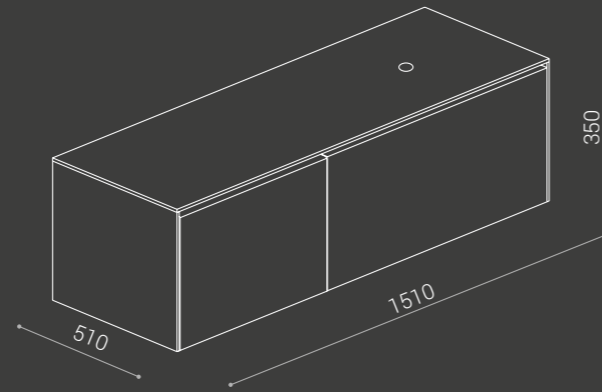

DOMUS

Mobile sospeso a parete dotato di doppia cassetiera.
Top, fianchi e cassettone contenitivo in gres porcellanato nelle finiture nero marquinia o bianco calacatta.
Il cassetto laterale con frontale in bamboo laccato nero, si presenta all'interno con doppi cassetti beauty.
Cassetti dotati di chiusura soft-close.
Top predisposto con foro del solo lavabo (sx o dx).
Il rubinetto deve essere installato a parete.

Wall-hung double vanity unit.
The top, sides and the storage drawer come in porcelain stone white calacatta or black marquinia marble effect.
The opposing drawer, in black lacquered bamboo, contains two internal beauty drawers.
Drawers equipped with soft-close system.
Top with pre-drilled basin hole only (sx or dx).
Faucet to be installed at wall.

peso/weight **72 kg**