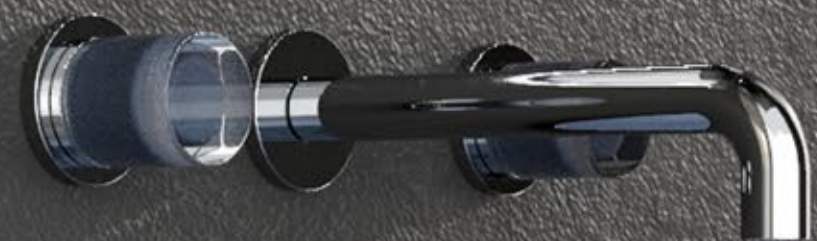

MOONSHINE

Moonshine washbasin - light blue mat / chrome code MOONSHINE43LBMF4