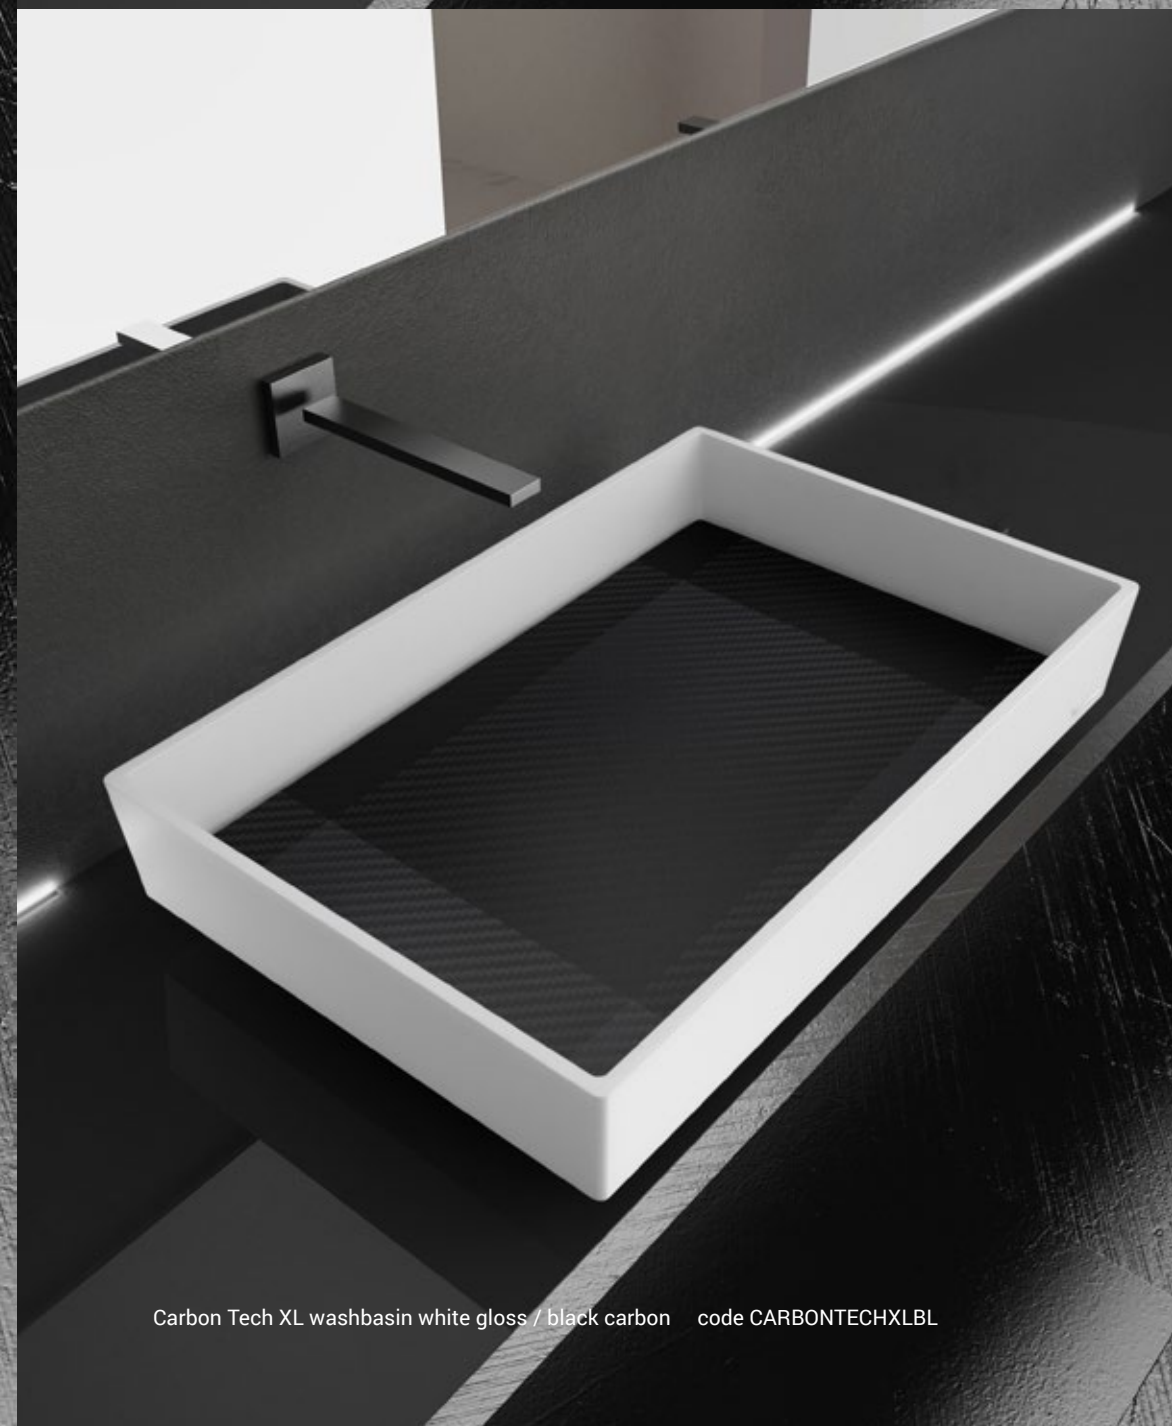

Carbon Tech XL washbasin fumo mat/black carbon - code CARBONTECHXLP650

Carbon Tech XL washbasin white gloss / black carbon code CARBONTECHXLBL

Tonino Lamborghini

TOTAL LIVING

CARBON TECH XL è un lavabo da appoggio rettangolare in Pert®, un polimero tecnologico dalle qualità eccezionali, che unisce un basso peso specifico ad un' elevata resistenza meccanica. Carbon Tech XL è completato dal cover rettangolare con finitura Carbonio nascondendo lo scarico ed offrendo un effetto del tutto unico al deflusso dell'acqua.

Carbon Tech XL is a rectangular countertop washbasin made of Pert®, a technological polymer of exceptional qualities, which combines a low specific weight with high mechanical resistance. Carbon Tech XL is completed by a Carbon fibre texture cover, concealing the waste and provides a unique visual effect vis-à-vis the water flow.