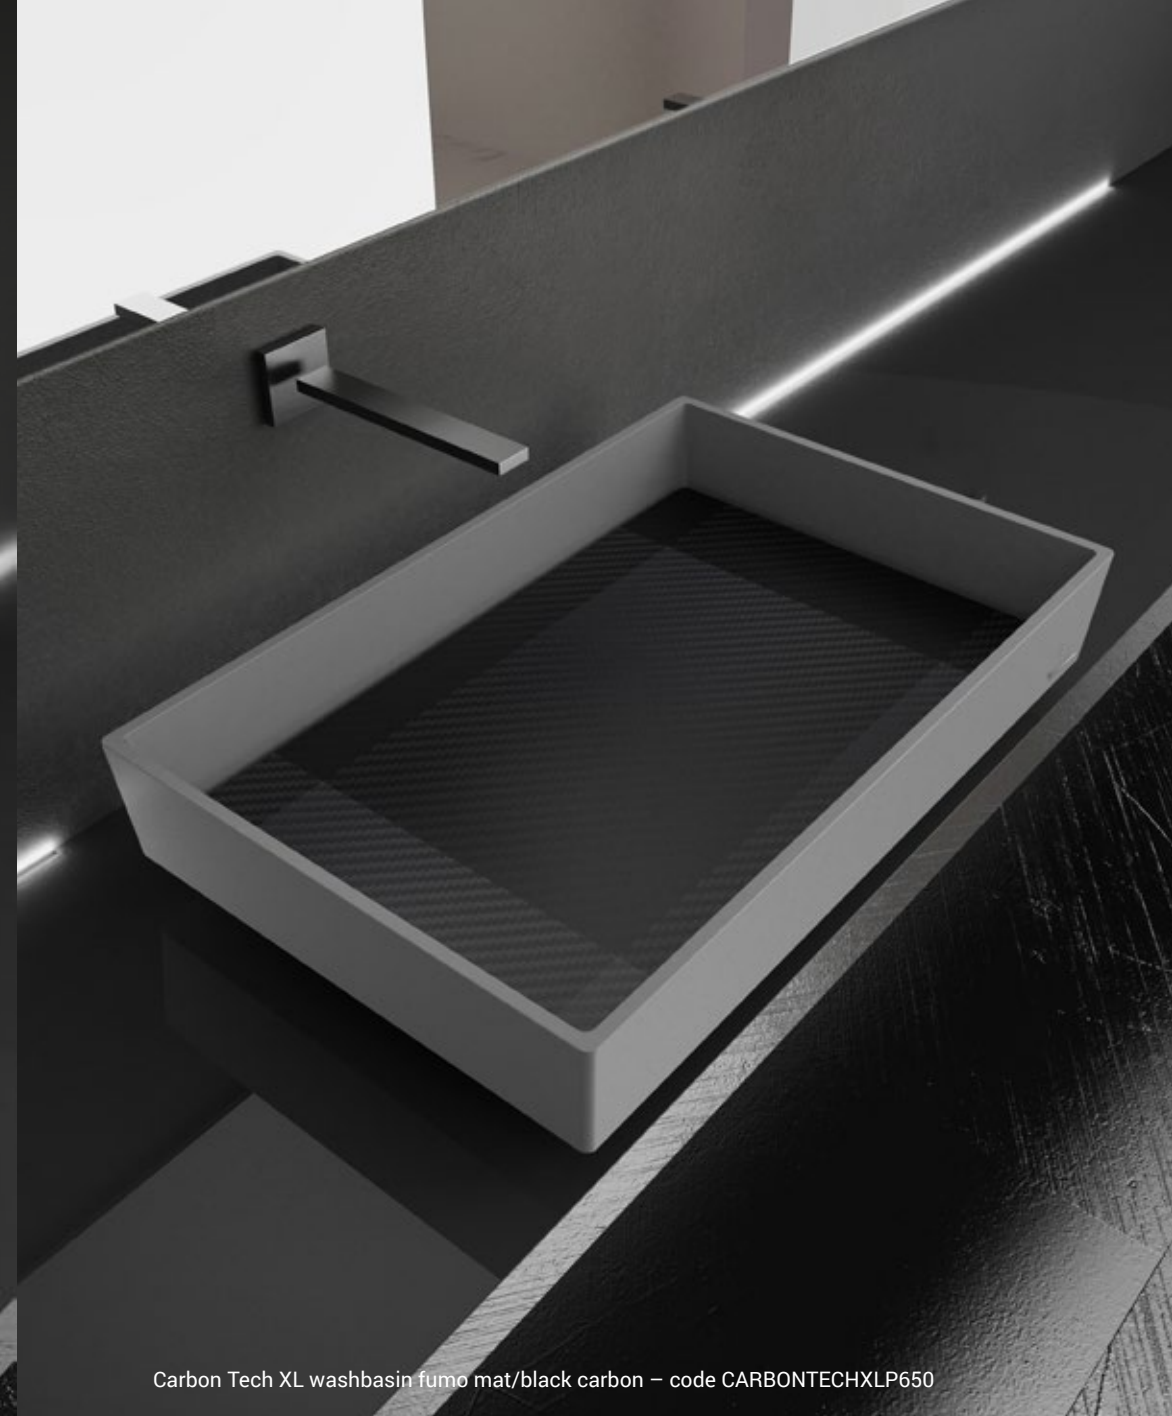

Tonino Lamborghini

TOTAL LIVING

CARBON TECH XL

Carbon Tech XL washbasin black mat / black carbon code CARBONTECHXLNO

Tonino Lamborghini

TOTAL LIVING

CARBON TECH XL è un lavabo da appoggio rettangolare in Pert®, un polimero tecnologico dalle qualità eccezionali, che unisce un basso peso specifico ad un' elevata resistenza meccanica. Carbon Tech XL è completato dal cover rettangolare con finitura Carbonio nascondendo lo scarico ed offrendo un effetto del tutto unico al deflusso dell'acqua.

Carbon Tech XL is a rectangular countertop washbasin made of Pert®, a technological polymer of exceptional qualities, which combines a low specific weight with high mechanical resistance. Carbon Tech XL is completed by a Carbon fibre texture cover, concealing the waste and provides a unique visual effect vis-à-vis the water flow.