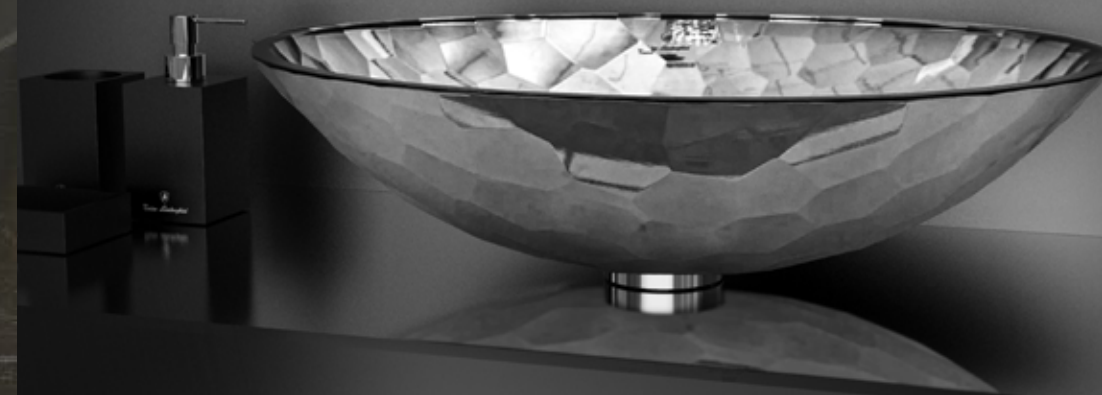

Tonino Lamborghini

TOTAL LIVING

La collezione ALLURE Tonino Lamborghini realizzata in Cristallo de' Medici® è un'elegante e raffinata soluzione per arricchire il bagno con stile e raffinatezza. Con le loro sfaccettature esterne, i lavabi della collezione ALLURE creano affascinanti giochi di luce e riflessi che catturano l'attenzione e conferiscono un tocco di lusso all'ambiente. La collezione ALLURE Tonino Lamborghini rappresenta un connubio perfetto tra bellezza estetica e qualità artigianale.

The ALLURE Collection Tonino Lamborghini made of Cristallo de' Medici® is an elegant and refined solution to enrich the bathroom with style and refinement. With their external facets, the washbasins of the ALLURE collection create fascinating plays of light and reflections that catch the attention and give a touch of luxury to the environment. The ALLURE Tonino Lamborghini collection represents a perfect combination of aesthetic beauty and craftsmanship.