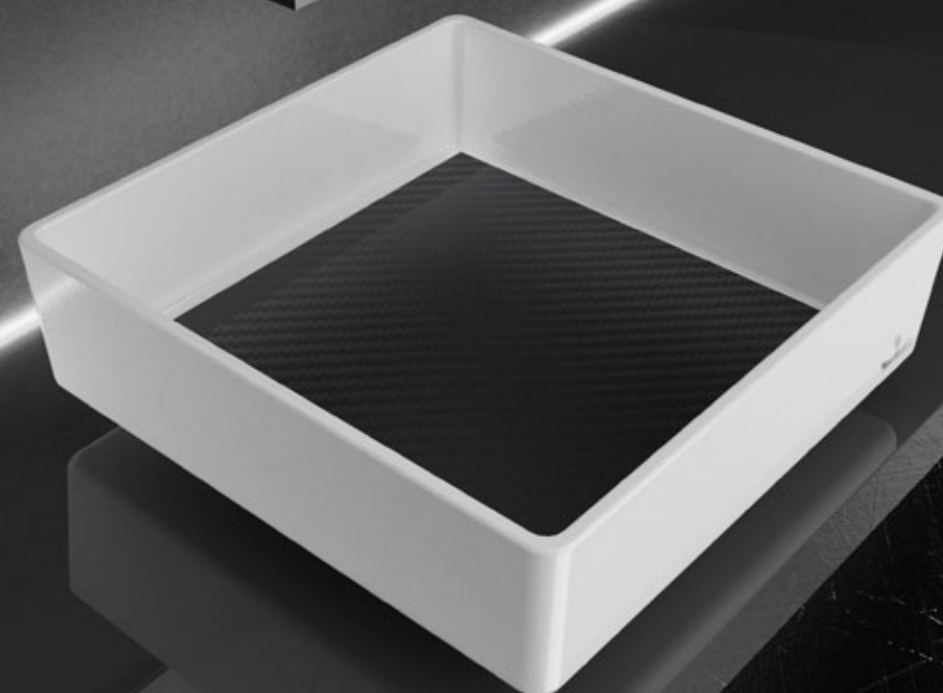

Carbon Tech washbasin white gloss / black carbon code CARBONTECHBL

Tonino Lamborghini
TOTAL LIVING

I lavabi della collezione CARBON TECH hanno l'eleganza ed il garbo di integrarsi perfettamente in tutti gli ambienti, mantenendo una forte personalità legata al DNA di Tonino Lamborghini e all'avanguardia stilistica e tecnologica. Evoluti dettagli come il carabotto in finitura Carbonio, catturano la luce e manifestano le geometrie nel modo più puro ed essenziale. I lavabi impeccabilmente realizzati in Pert®, sono disponibili nelle finiture nero, bianco e grigio, da sempre sinonimo di eleganza assoluta.

The washbasins of the CARBON TECH collection have the elegance and gracefulness to integrate perfectly into all environments, while maintaining a strong personality linked to the DNA Tonino Lamborghini and to the stylistic and technological avant-garde. Advanced details such as the cover in Carbon finish capture the light and show the geometries in the purest and most essential way. Impeccably made in Pert®, the washbasins are available in black, white and grey finishes, which are always synonymous of absolute elegance.