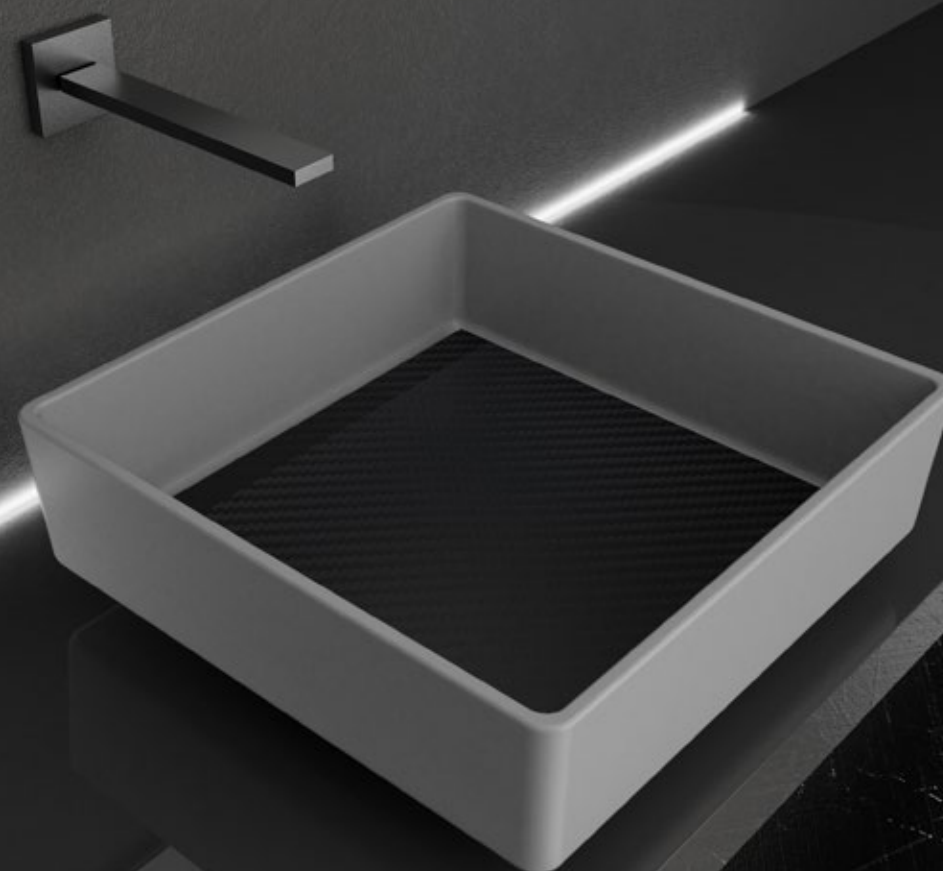

Carbon Tech washbasin fumo mat/black carbon - code CARBONTECHP650