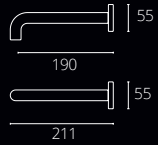

XL

SMALL

ELEMENTS SUPPLIED:

- Chrome or gold wall spout.
- Pair of crystal handles with chrome or gold rosette.
- Pair of water connection concealed (hot water / cold water).

SPOUT

HANDLE + BASE

CRYSTAL FINISHES