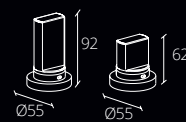

Design ICE WALL

XL

SMALL

ELEMENTS SUPPLIED:

- Chrome or gold wall spout.
- Pair of crystal handles with chrome or gold rosette.
- Pair of water connection concealed (hot water / cold water).

SPOUT

HANDLE + BASE

CRYSTAL FINISHES

BRASS FINISHES

PMDESICEXLTT01F4W

PMDESICESTT01F4W

PMDESICEXLTT01F3W

PMDESICESTT01F3W

Design RAMADA WALL

XL

SMALL

ELEMENTS SUPPLIED:

- Chrome or gold wall spout.
- Pair of crystal handles with chrome or gold rosette.
- Pair of water connection concealed (hot water / cold water).

SPOUT

HANDLE + ROSETTE

CRYSTAL FINISHES

BRASS FINISHES

PMDESAMXLTT01F4W

PMDESAMSTT01F4W

PMDESAMXLTT01F3W

PMDESAMSTT01F3W

Design LUXOR WALL

XL

SMALL

ELEMENTS SUPPLIED:

- Chrome or gold wall spout.
- Pair of crystal handles with chrome or gold rosette.
- Pair of water connection concealed (hot water / cold water).

SPOUT

HANDLE + ROSETTE

CRYSTAL FINISHES

BRASS FINISHES

PMDESLUXLTT01F4W

PMDESLUXSTT01F4W

PMDESLUXLTT01F3W

PMDESLUXSTT01F3W