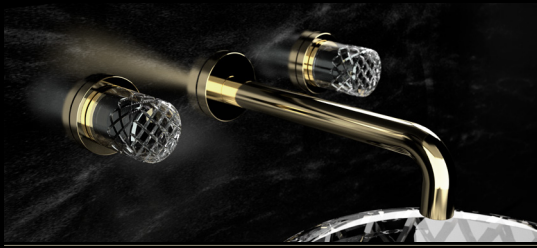

Riflessi

Classical engravings create a balanced symbiosis of luxury and excitement.