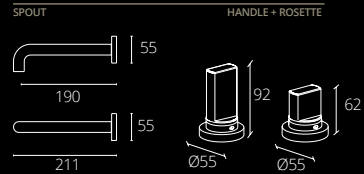

XL

SMALL

ELEMENTS SUPPLIED:

- Chrome or gold wall spout.
- Pair of crystal handles with chrome or gold rosette.
- Pair of water connection concealed (hot water / cold water).

CRYSTAL FINISHES

clear

black

clear