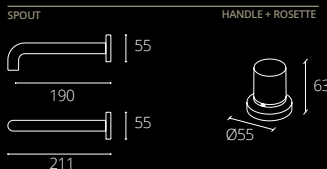

PMRIFICETGDF3W

PMRIFICETSLF3W

PMRIFICETPLF3W

Riflessi RAMADA

WALL

ELEMENTS SUPPLIED:
 - Chrome or gold wall spout.
 - Pair of crystal handles with chrome or gold rosette.
 - Pair of water connection concealed (hot water / cold water).