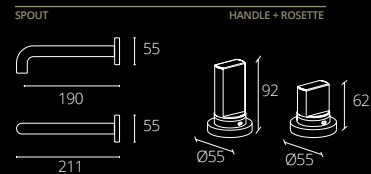

ELEMENTS SUPPLIED:

- Chrome or gold wall spout.
- Pair of crystal handles with chrome or gold rosette.
- Pair of water connection concealed (hot water / cold water).

CRYSTAL FINISHES

BRASS FINISHES

PMDESXLT01F4W

PMDESXLT30F4W

PMDESST01F4W

PMDESST30F4W

PMDESXLT01F3W

PMDESXLT30F3W

PMDESST01F3W

PMDESST30F3W