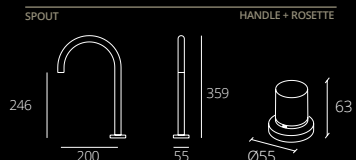

PMRIFCLITBOF3T

PMRIFCLITGDF3T

PMRIFCLITSLF3T

PMRIFCLITPLF3T

Riflessi XENI

TOP

- ELEMENTS SUPPLIED:
- Chrome or gold top spout.
 - Pair of crystal handles with chrome or gold rosette.
 - Pair of water connection concealed (hot water / cold water).