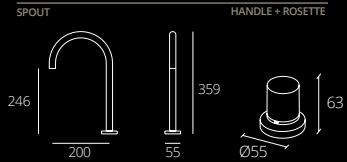

PMRIFICETGDF3T

PMRIFICETSLF3T

PMRIFICETPLF3T

Riflessi RAMADA

TOP

ELEMENTS SUPPLIED:
 - Chrome or gold top spout.
 - Pair of crystal handles with chrome or gold rosette.
 - Pair of water connection concealed (hot water / cold water).