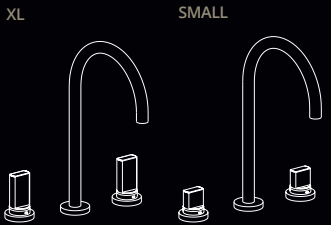

BRASS FINISHES

CHROME

GOLD