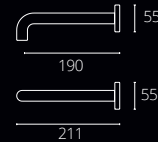

ELEMENTS SUPPLIED:

- Chrome or gold wall spout.
- Pair of crystal handles with chrome or gold rosette.
- Pair of water connection concealed (hot water / cold water).

SPOUT

HANDLE + ROSETTE