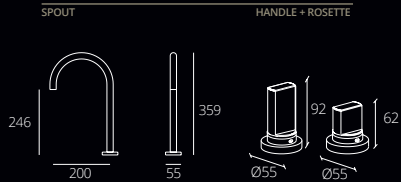

Design ICE TOP

ELEMENTS SUPPLIED:
- Chrome or gold top spout.
- Pair of crystal handles with chrome or gold rosette.
- Pair of water connection concealed (hot water / cold water).

BRASS FINISHES

CHROME

GOLD