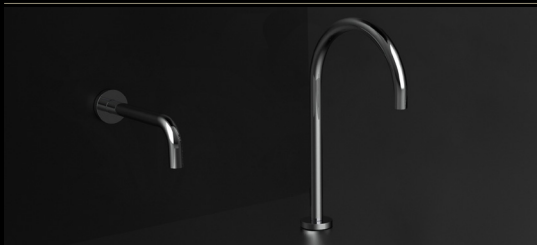

Spouts

The shapes of the circle and the square in the privileged paths of water.

Data Sheets