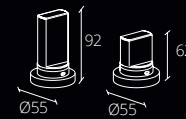

Design ICE WALL

XL

SMALL

ELEMENTS SUPPLIED:

- Chrome or gold wall spout.
- Pair of crystal handles with chrome or gold rosette.
- Pair of water connection concealed (hot water / cold water).

SPOUT

HANDLE + BASE

CRYSTAL FINISHES

BRASS FINISHES

PMDESICEXLTT01F4W

PMDESICESTT01F4W

PMDESICEXLTT01F3W

PMDESICESTT01F3W

Design RAMADA WALL

XL

SMALL

ELEMENTS SUPPLIED:

- Chrome or gold wall spout.
- Pair of crystal handles with chrome or gold rosette.
- Pair of water connection concealed (hot water / cold water).

SPOUT

HANDLE + ROSETTE

CRYSTAL FINISHES

BRASS FINISHES

PMDESAMXLTT01F4W

PMDESAMSTT01F4W

PMDESAMXLTT01F3W

PMDESAMSTT01F3W

Design LUXOR WALL

XL

SMALL

ELEMENTS SUPPLIED:

- Chrome or gold wall spout.
- Pair of crystal handles with chrome or gold rosette.
- Pair of water connection concealed (hot water / cold water).

SPOUT

HANDLE + ROSETTE

CRYSTAL FINISHES

BRASS FINISHES

PMDESLUXLTT01F4W

PMDESLUXSTT01F4W

PMDESLUXLTT01F3W

PMDESLUXSTT01F3W