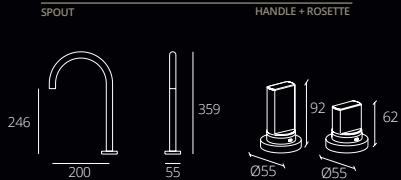

BRASS FINISHES

CHROME

GOLD