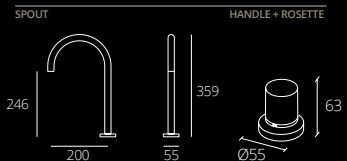

PMRIFLUXTBOF3T

PMRIFLUXTGDF3T

PMRIFLUXTSLF3T

PMRIFLUXTPLF3T

Riflessi CLIVIA

TOP

ELEMENTS SUPPLIED:
 - Chrome or gold top spout.
 - Pair of crystal handles with chrome or gold rosette.
 - Pair of water connection concealed (hot water / cold water).