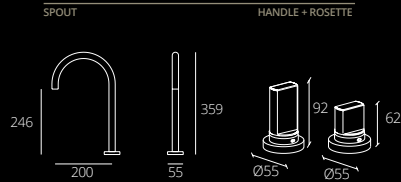

Design CLIVIA

TOP

ELEMENTS SUPPLIED:

- Chrome or gold top spout.
- Pair of crystal handles with chrome or gold rosette.
- Pair of water connection concealed (hot water / cold water).