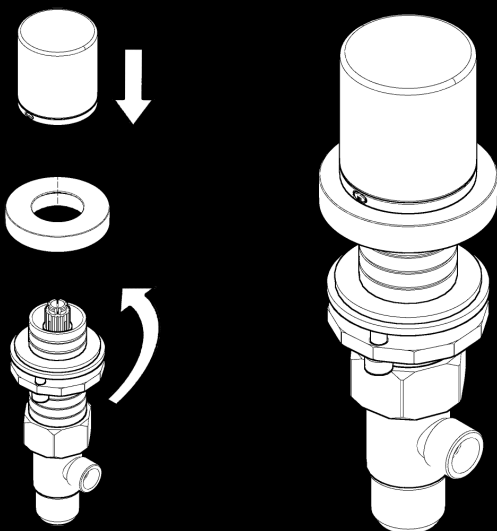

- Standard ceramic valve 1/2" Made in Italy
 - Round Rosette

Installation Example for handles like:

Design
Unique

- Standard ceramic valve 1/2" Made in Italy
 - Round Rosette