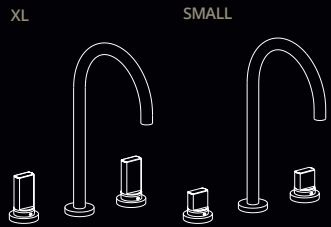

black

PMMARTT30F4W

PMMARTS01F3W

PMMARTT30F3W

WALL INSTALLATION

Installation Example for handles like:

Design
 Riflessi
 Premium
 Unique

- Standard ceramic valve 1/2" Made in Italy
 - Round Rosette

Design ICE TOP

ELEMENTS SUPPLIED:
 - Chrome or gold top spout.
 - Pair of crystal handles with chrome or gold rosette.
 - Pair of water connection concealed (hot water / cold water).

BRASS FINISHES

CHROME