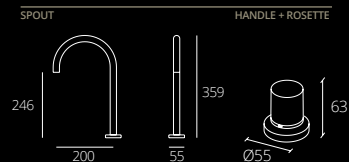

PMDESSTT01F3T

PMDESSTT30F3T

Riflessi ICE

TOP

ELEMENTS SUPPLIED:

- Chrome or gold top spout.
- Pair of crystal handles with chrome or gold rosette.
- Pair of water connection concealed (hot water / cold water).