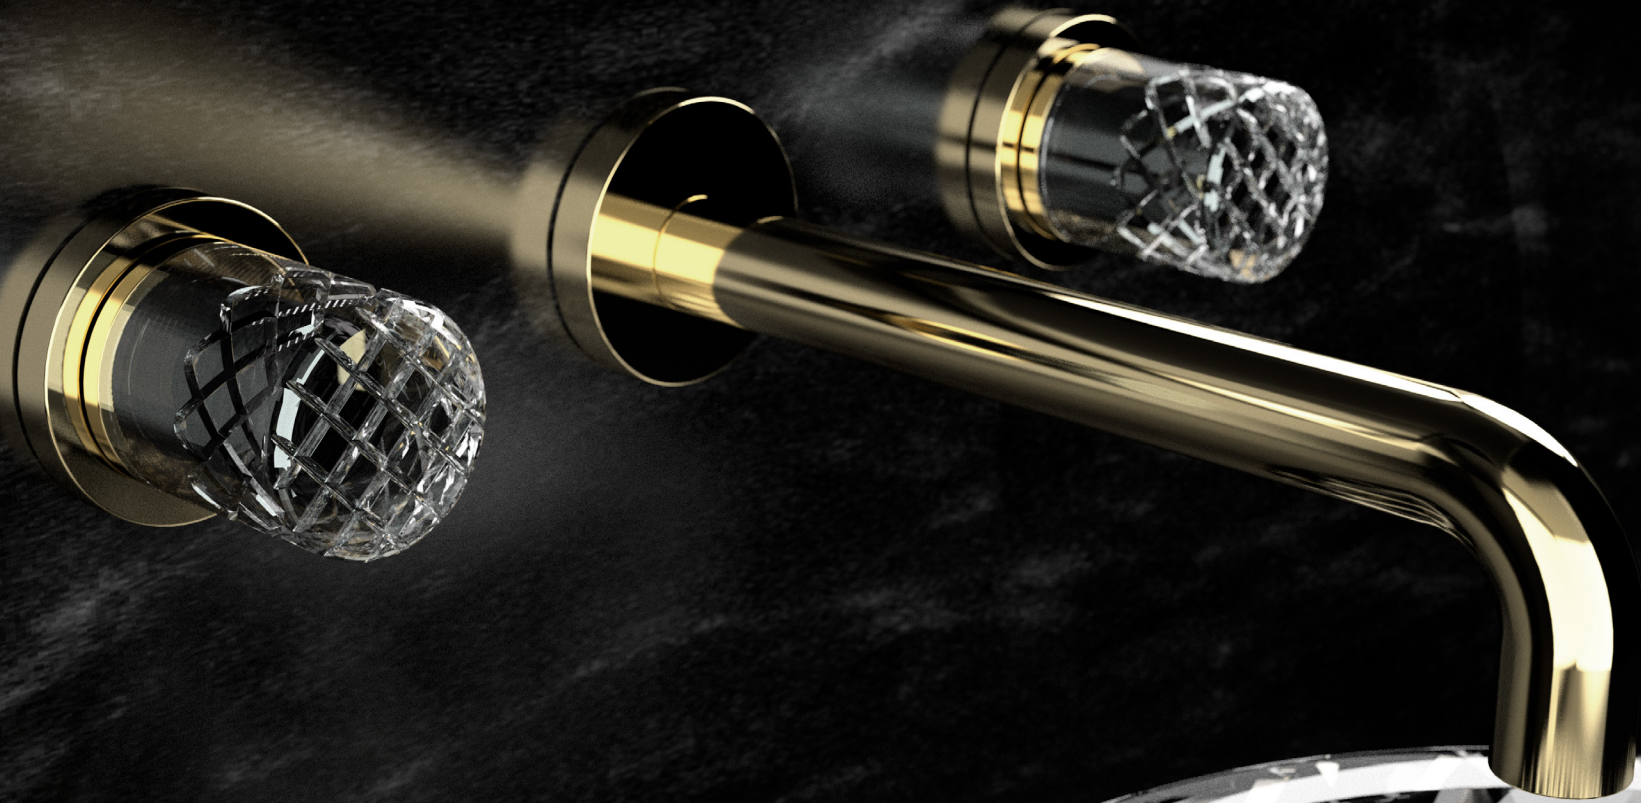

PRECIOUS MOOD RIFLESSI

PRECIOUS MOOD RIFLESSI

Premium
PREMIUM TAP

Three Holes Wall Mounted Basin Mixer PREMIUM TAP CODE PMPREMTPLF4W

PRECIOUS MOOD PREMIUM TAP

PRECIOUS MOOD PREMIUM TAP

Premium
PREMIUM TAP

Three Holes Wall Mounted Basin Mixer PREMIUM TAP CODE PMPREMTSLF4W