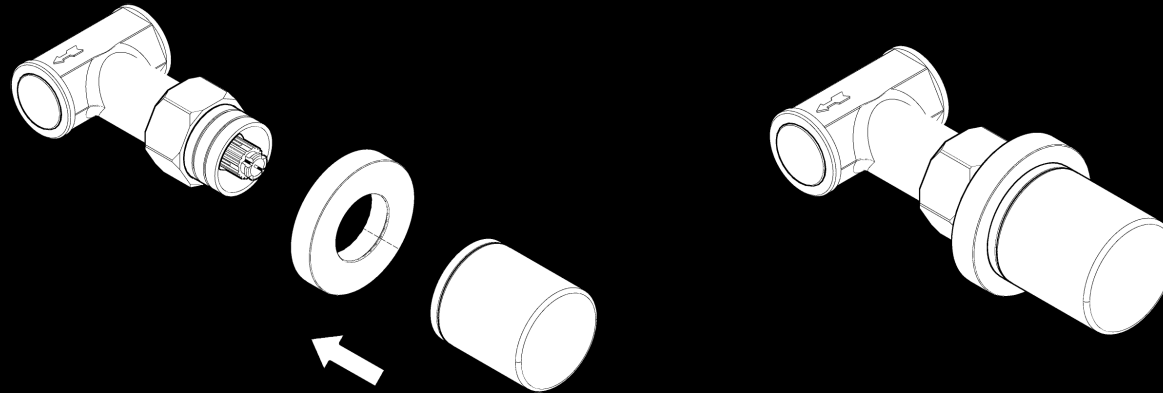

black

PMMARTT30F4W

PMMARTS01F3W

PMMARTT30F3W

WALL INSTALLATION

Installation Example for handles like:

Design
 Riflessi
 Premium
 Unique

- Standard ceramic valve 1/2" Made in Italy
 - Round Rosette