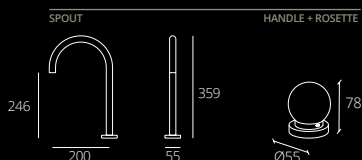

PMPREMTGDF3T

PMPREMTSLF3T

PMPREMTPLF3T

Unique TORCIGLIONE

TOP

- ELEMENTS SUPPLIED:
- Chrome or gold top spout.
 - Pair of crystal handles with chrome or gold rosette.
 - Pair of water connection concealed (hot water / cold water).