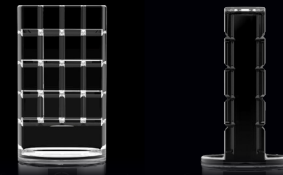

CRYSTAL FINISHES

clear

PMDESLUXLT01F4T