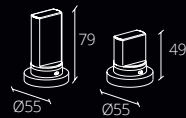

XL

SMALL

ELEMENTS SUPPLIED:

- Chrome or gold wall spout.
- Pair of crystal handles with chrome or gold rosette.
- Pair of water connection concealed (hot water / cold water).

SPOUT

HANDLE + BASE

CRYSTAL FINISHES