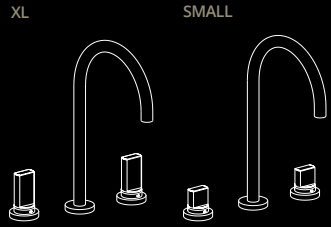

Design CLIVIA

TOP

ELEMENTS SUPPLIED:

- Chrome or gold top spout.
- Pair of crystal handles with chrome or gold rosette.
- Pair of water connection concealed (hot water / cold water).