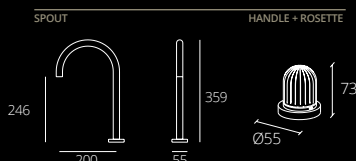

PMRIFXENTGDF3T

PMRIFXENTSLF3T

PMRIFXENTPLF3T

Premium Tap

TOP

- ELEMENTS SUPPLIED:
- Chrome or gold top spout.
 - Pair of crystal handles with chrome or gold rosette.
 - Pair of water connection concealed (hot water / cold water).