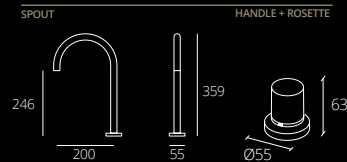

PMRIFRAMTBOF3T

PMRIFRAMTGDF3T

PMRIFRAMTSLF3T

PMRIFRAMTPLF3T

Riflessi LUXOR

TOP

ELEMENTS SUPPLIED:
 - Chrome or gold top spout.
 - Pair of crystal handles with chrome or gold rosette.
 - Pair of water connection concealed (hot water / cold water).