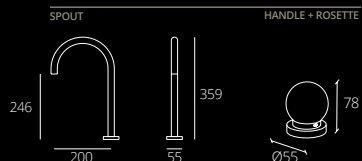

CHROME

PMTORTT01F3T

PMTORTS01F3T

PMTORTT30F3T

GOLD

Unique MARGHERITA TOP

ELEMENTS SUPPLIED:
 - Chrome or gold top spout.
 - Pair of crystal handles with chrome or gold rosette.
 - Pair of water connection concealed (hot water / cold water).