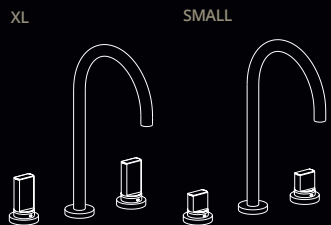

Design LUXOR TOP

ELEMENTS SUPPLIED:
 - Chrome or gold top spout.
 - Pair of crystal handles with chrome or gold rosette.
 - Pair of water connection concealed (hot water / cold water).

BRASS FINISHES

CHROME