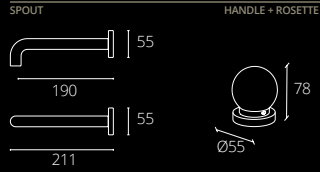

CHROME

PMTORTT01F3W

PMTORTS01F3W

PMTORTT30F3W

GOLD

Unique MARGHERITA WALL

ELEMENTS SUPPLIED:
 - Chrome or gold wall spout.
 - Pair of crystal handles with chrome or gold rosette.
 - Pair of water connection concealed (hot water / cold water).